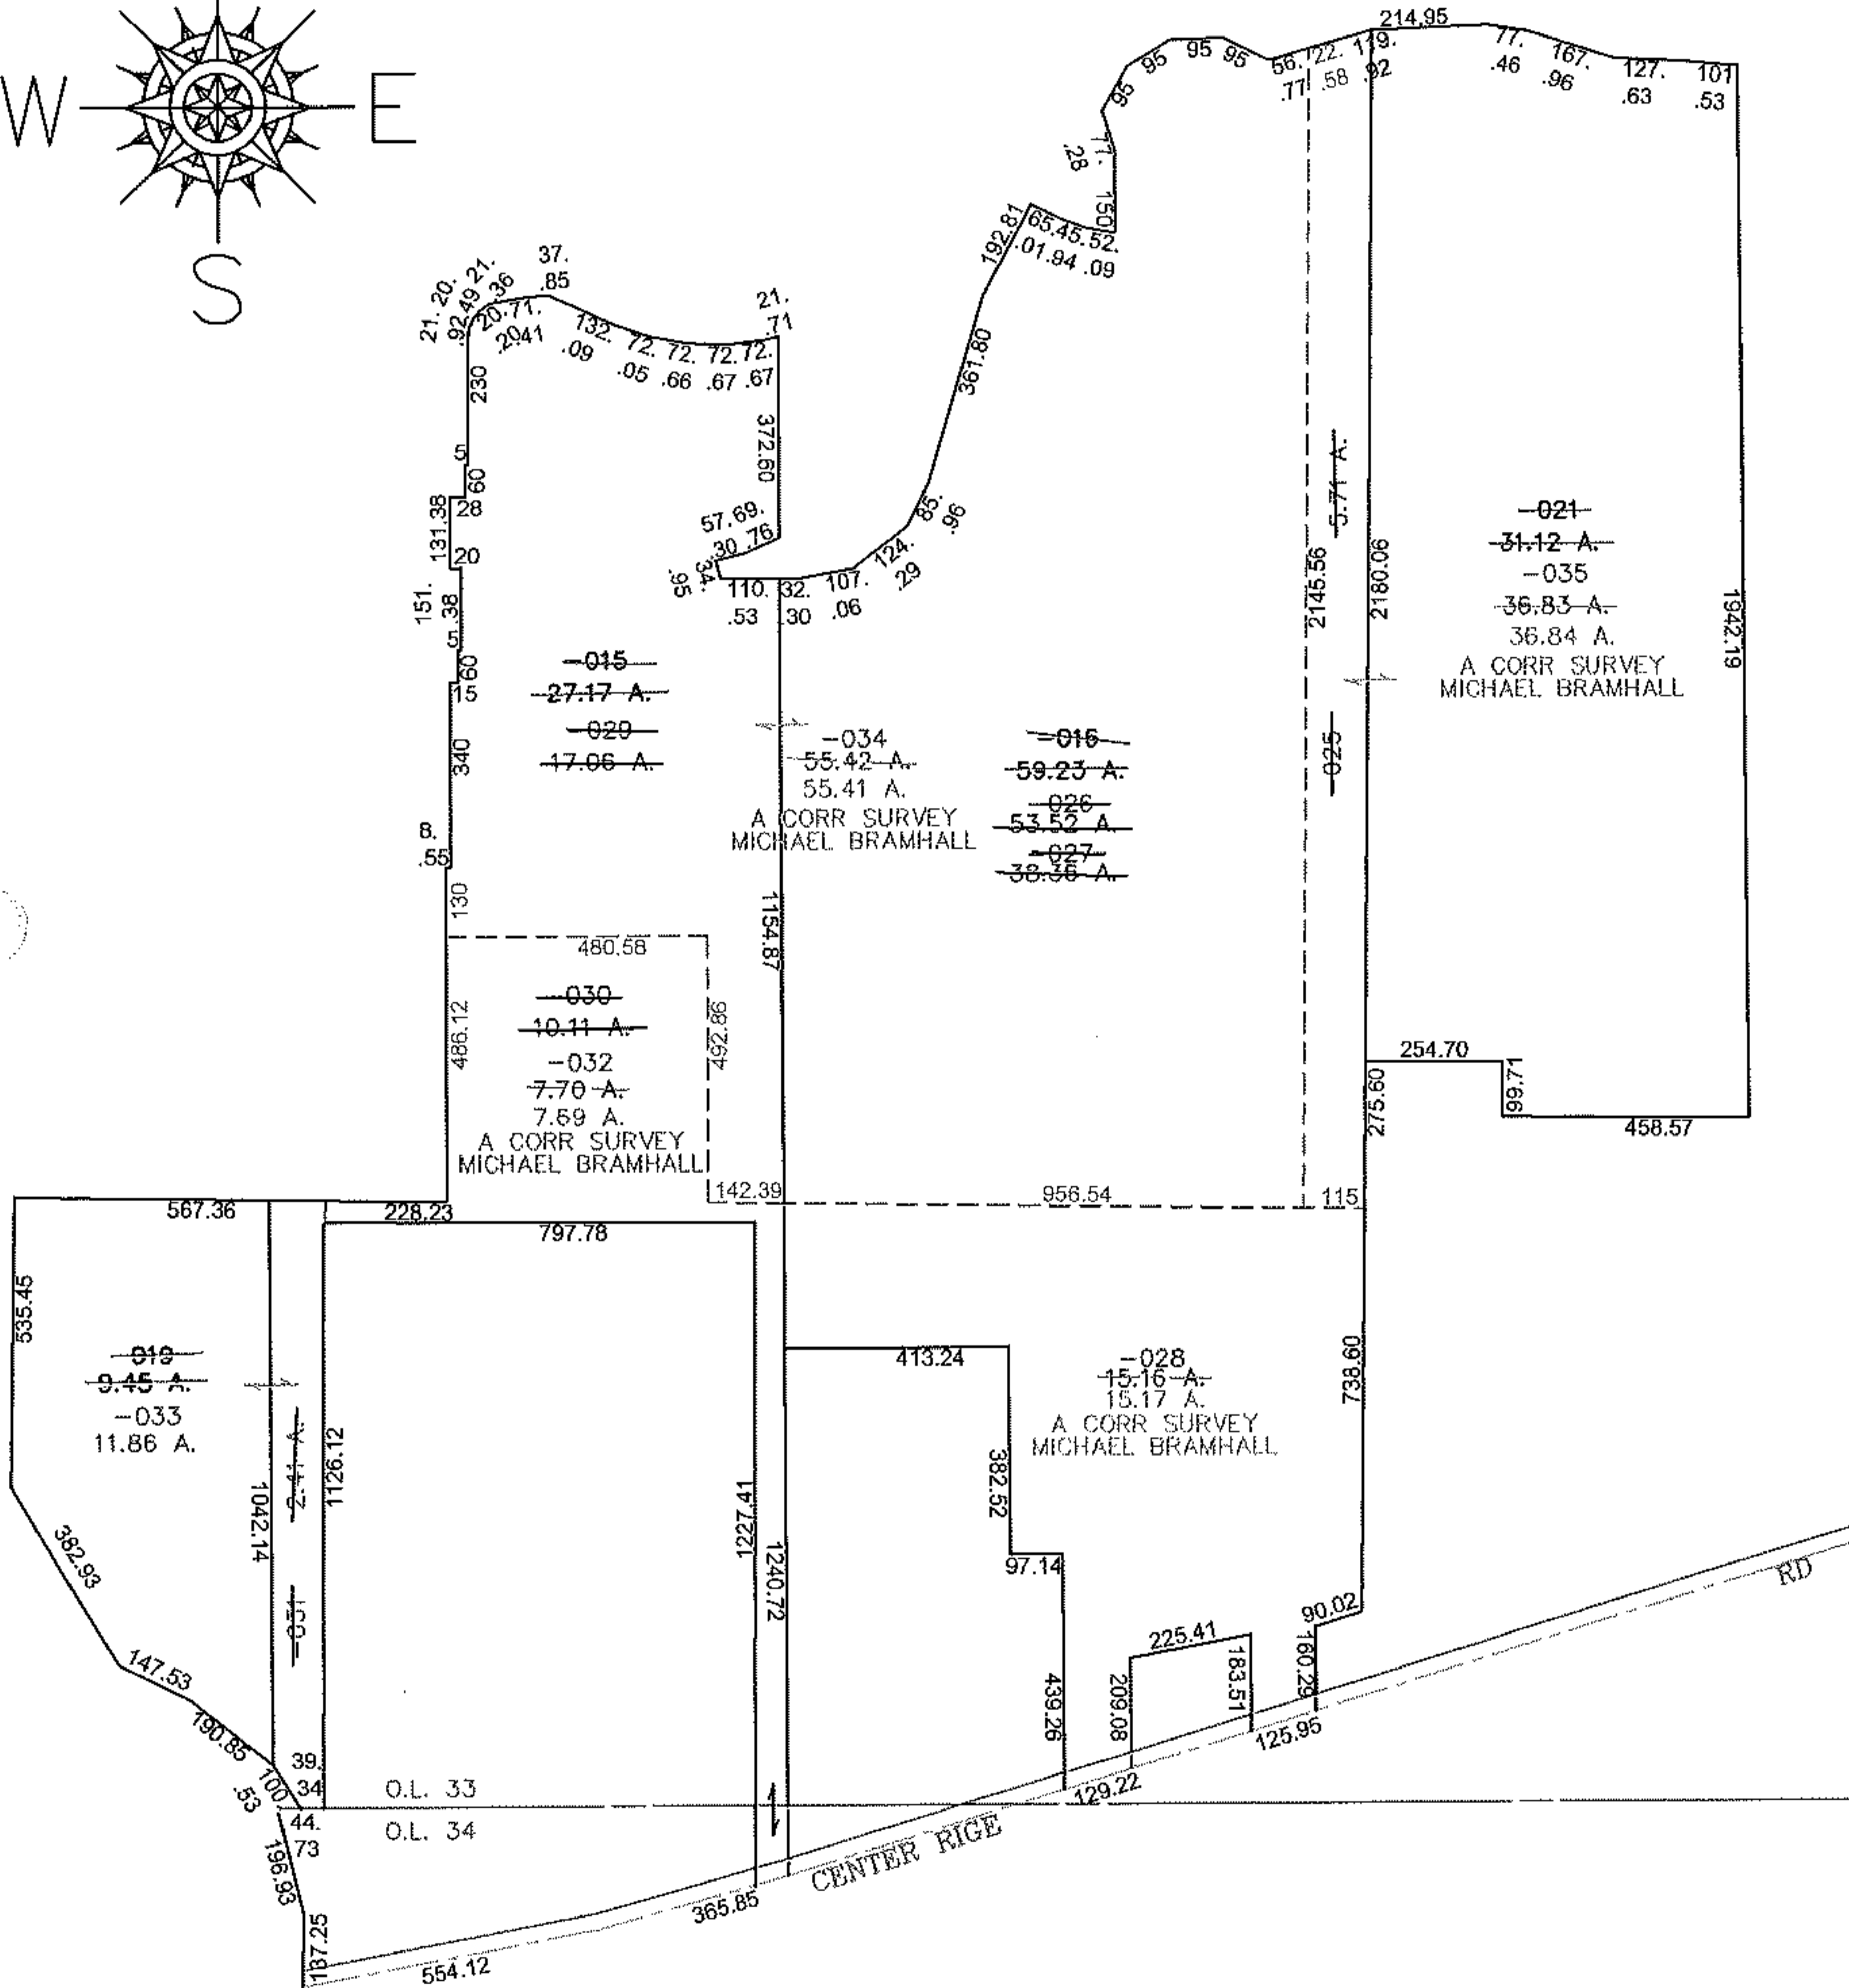

PARENT PARCEL: 07-00-033-101-016, -015, -019, -021

CHILD PARCEL: 07-00-033-101-025 THRU -035

STARTING POINT: CENTERLINE OF CENTER RIDGE RD & O.L. 33

11-02935

**SPLITS/DEEDS PROCESSED**

LORAIN COUNTY TAX MAP DEPARTMENT  
226 MIDDLE AVE. ELYRIA, OHIO

SURVEYED BY: MICHAEL BRAMHALL  
CLOSURE: 0.00 : 10.000  
MAP PAGE(S): 7-B  
APPROVED BY: JAH DATE: 8/5/2011  
SCALE: 1" = 500 PRIOR INSTRUMENT: 20100357713