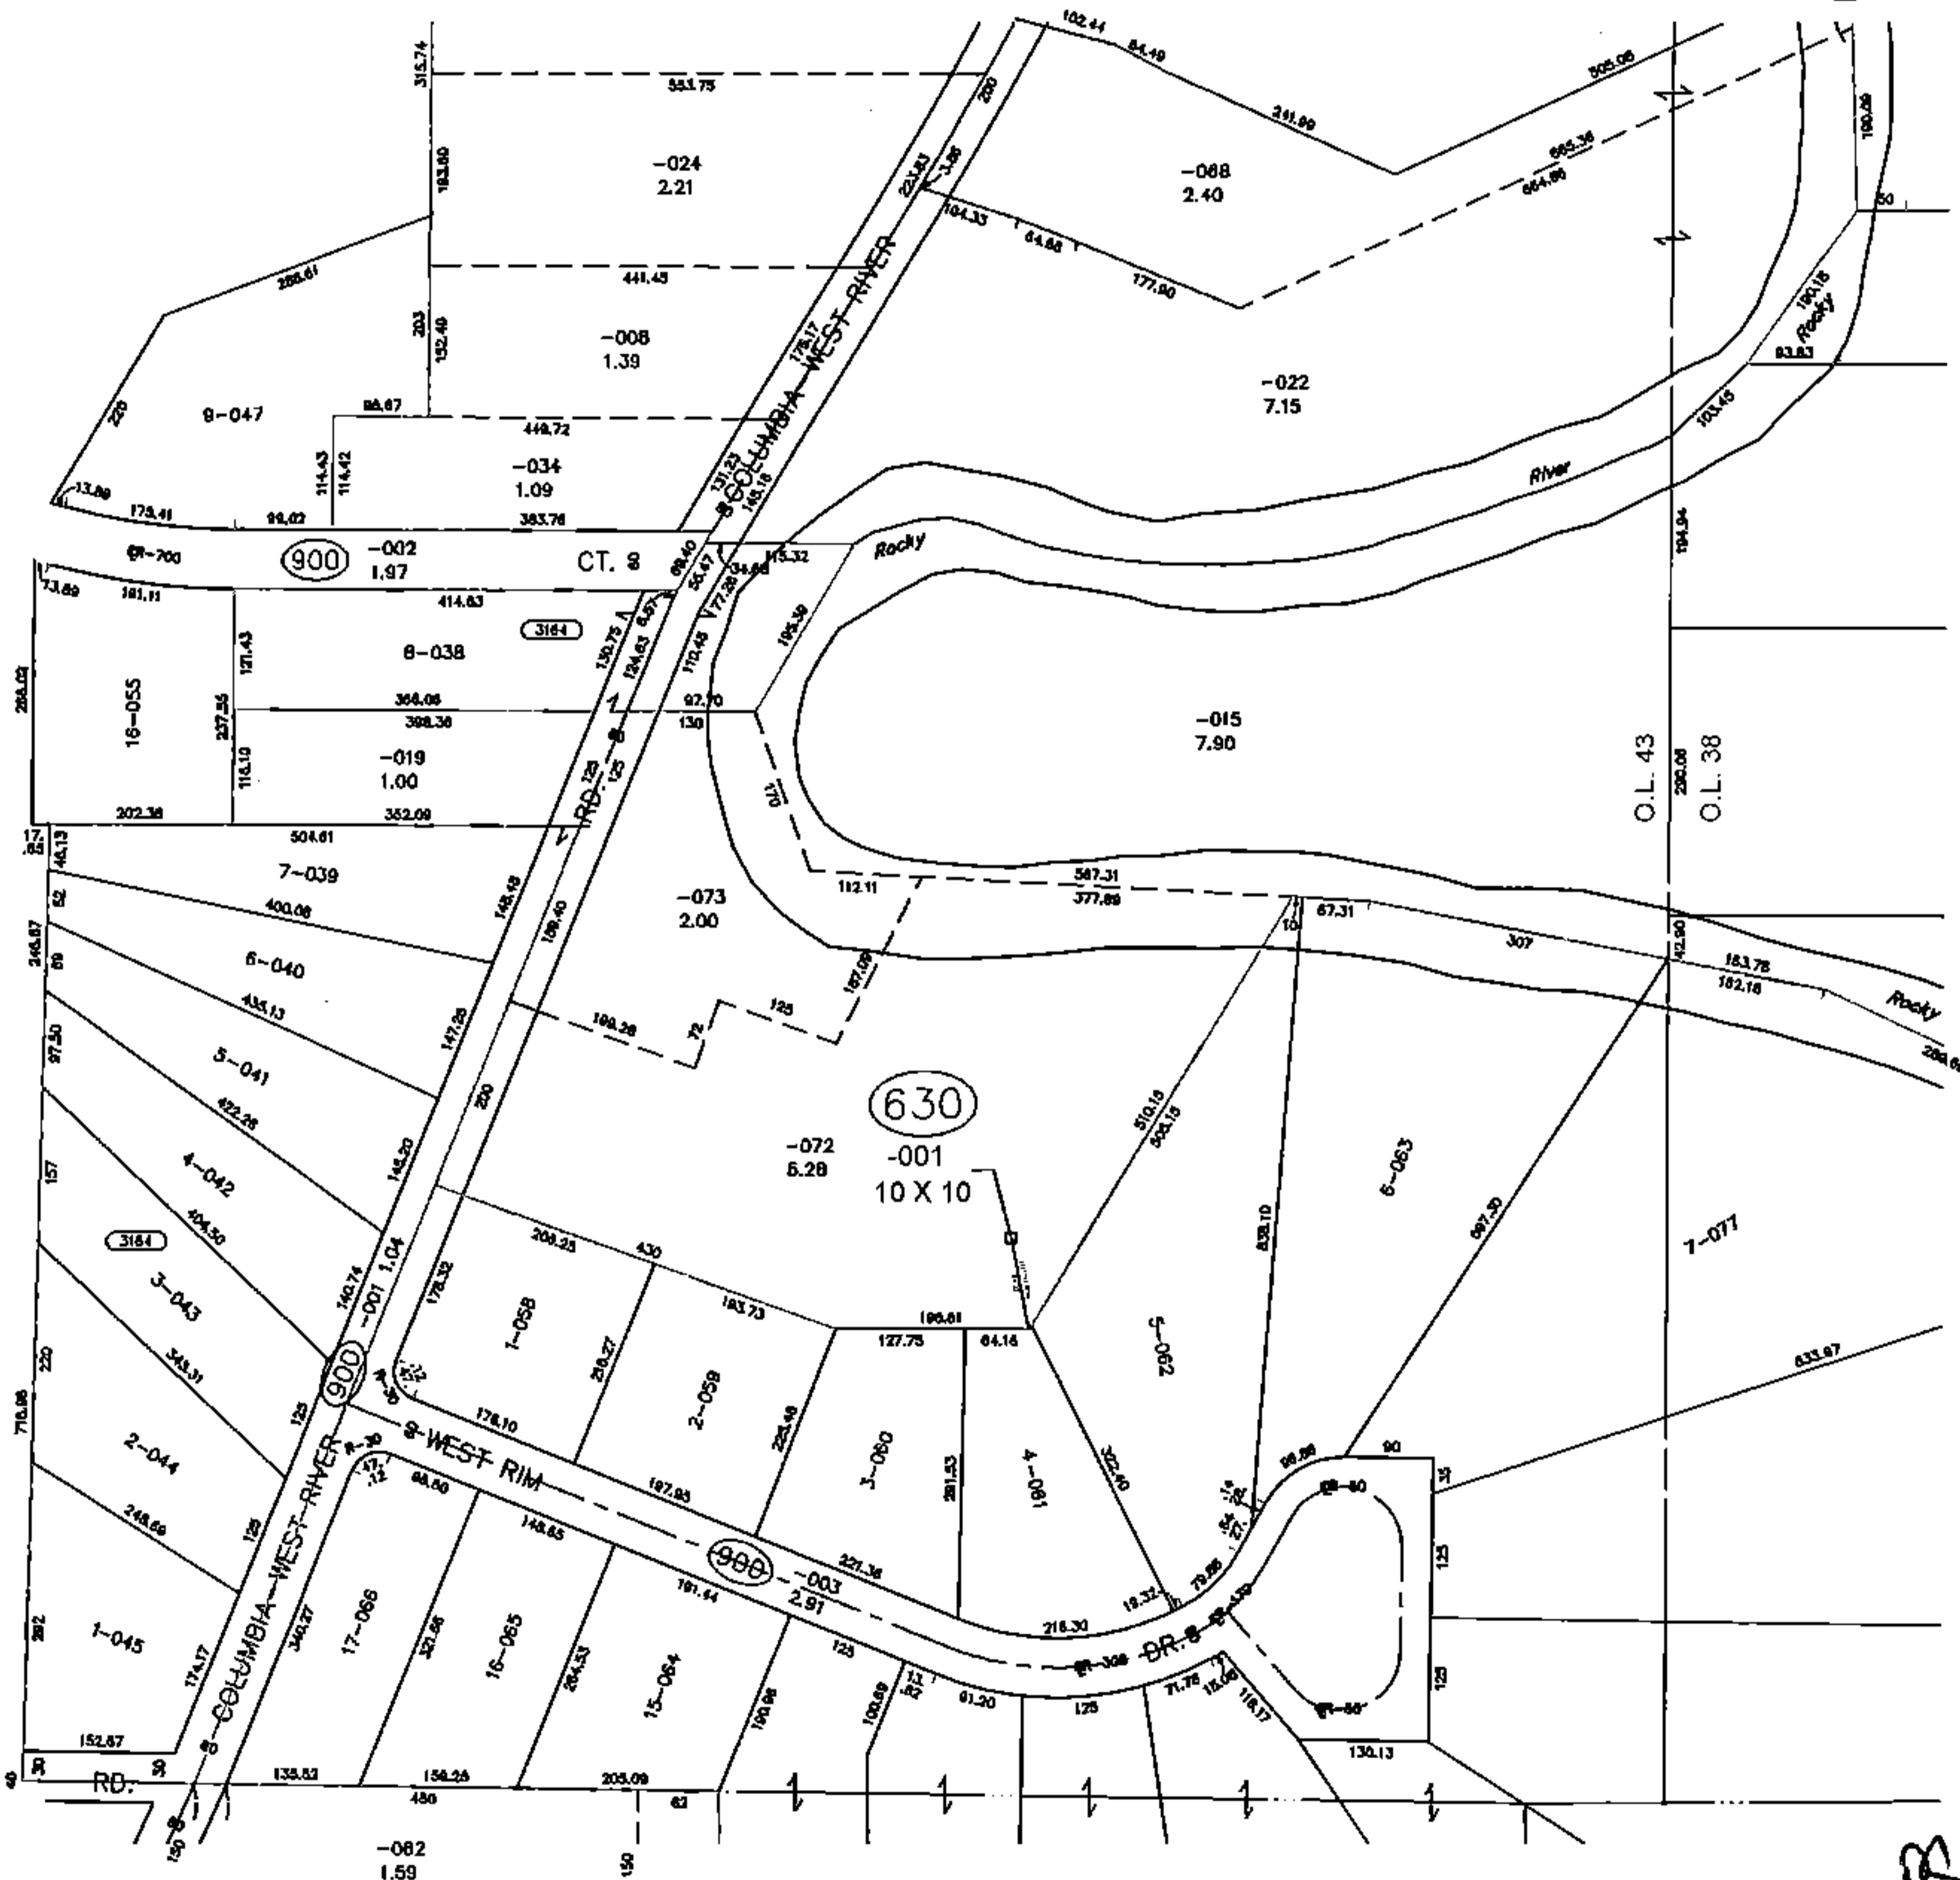

PARENT PARCEL: 12-00-043-000-072

CHILD PARCEL: 12-00-043-630-001

STARTING POINT: XXXXXX

14-02929-A

ADD TO DUPLICATE

12-00-043-630-001

10 X 10

API# 34093212350

4/11/16

SPLITS/DEEDS PROCESSED

LORAIN COUNTY TAX MAP DEPARTMENT
226 MIDDLE AVE. ELYRIA, OHIO

SURVEYED BY: NA

CLOSURE: NA

MAP PAGE(S): 12-00-043

APPROVED BY: TJS DATE: 6/13/14

SCALE: 1"= 300 PRIOR INST.: NA