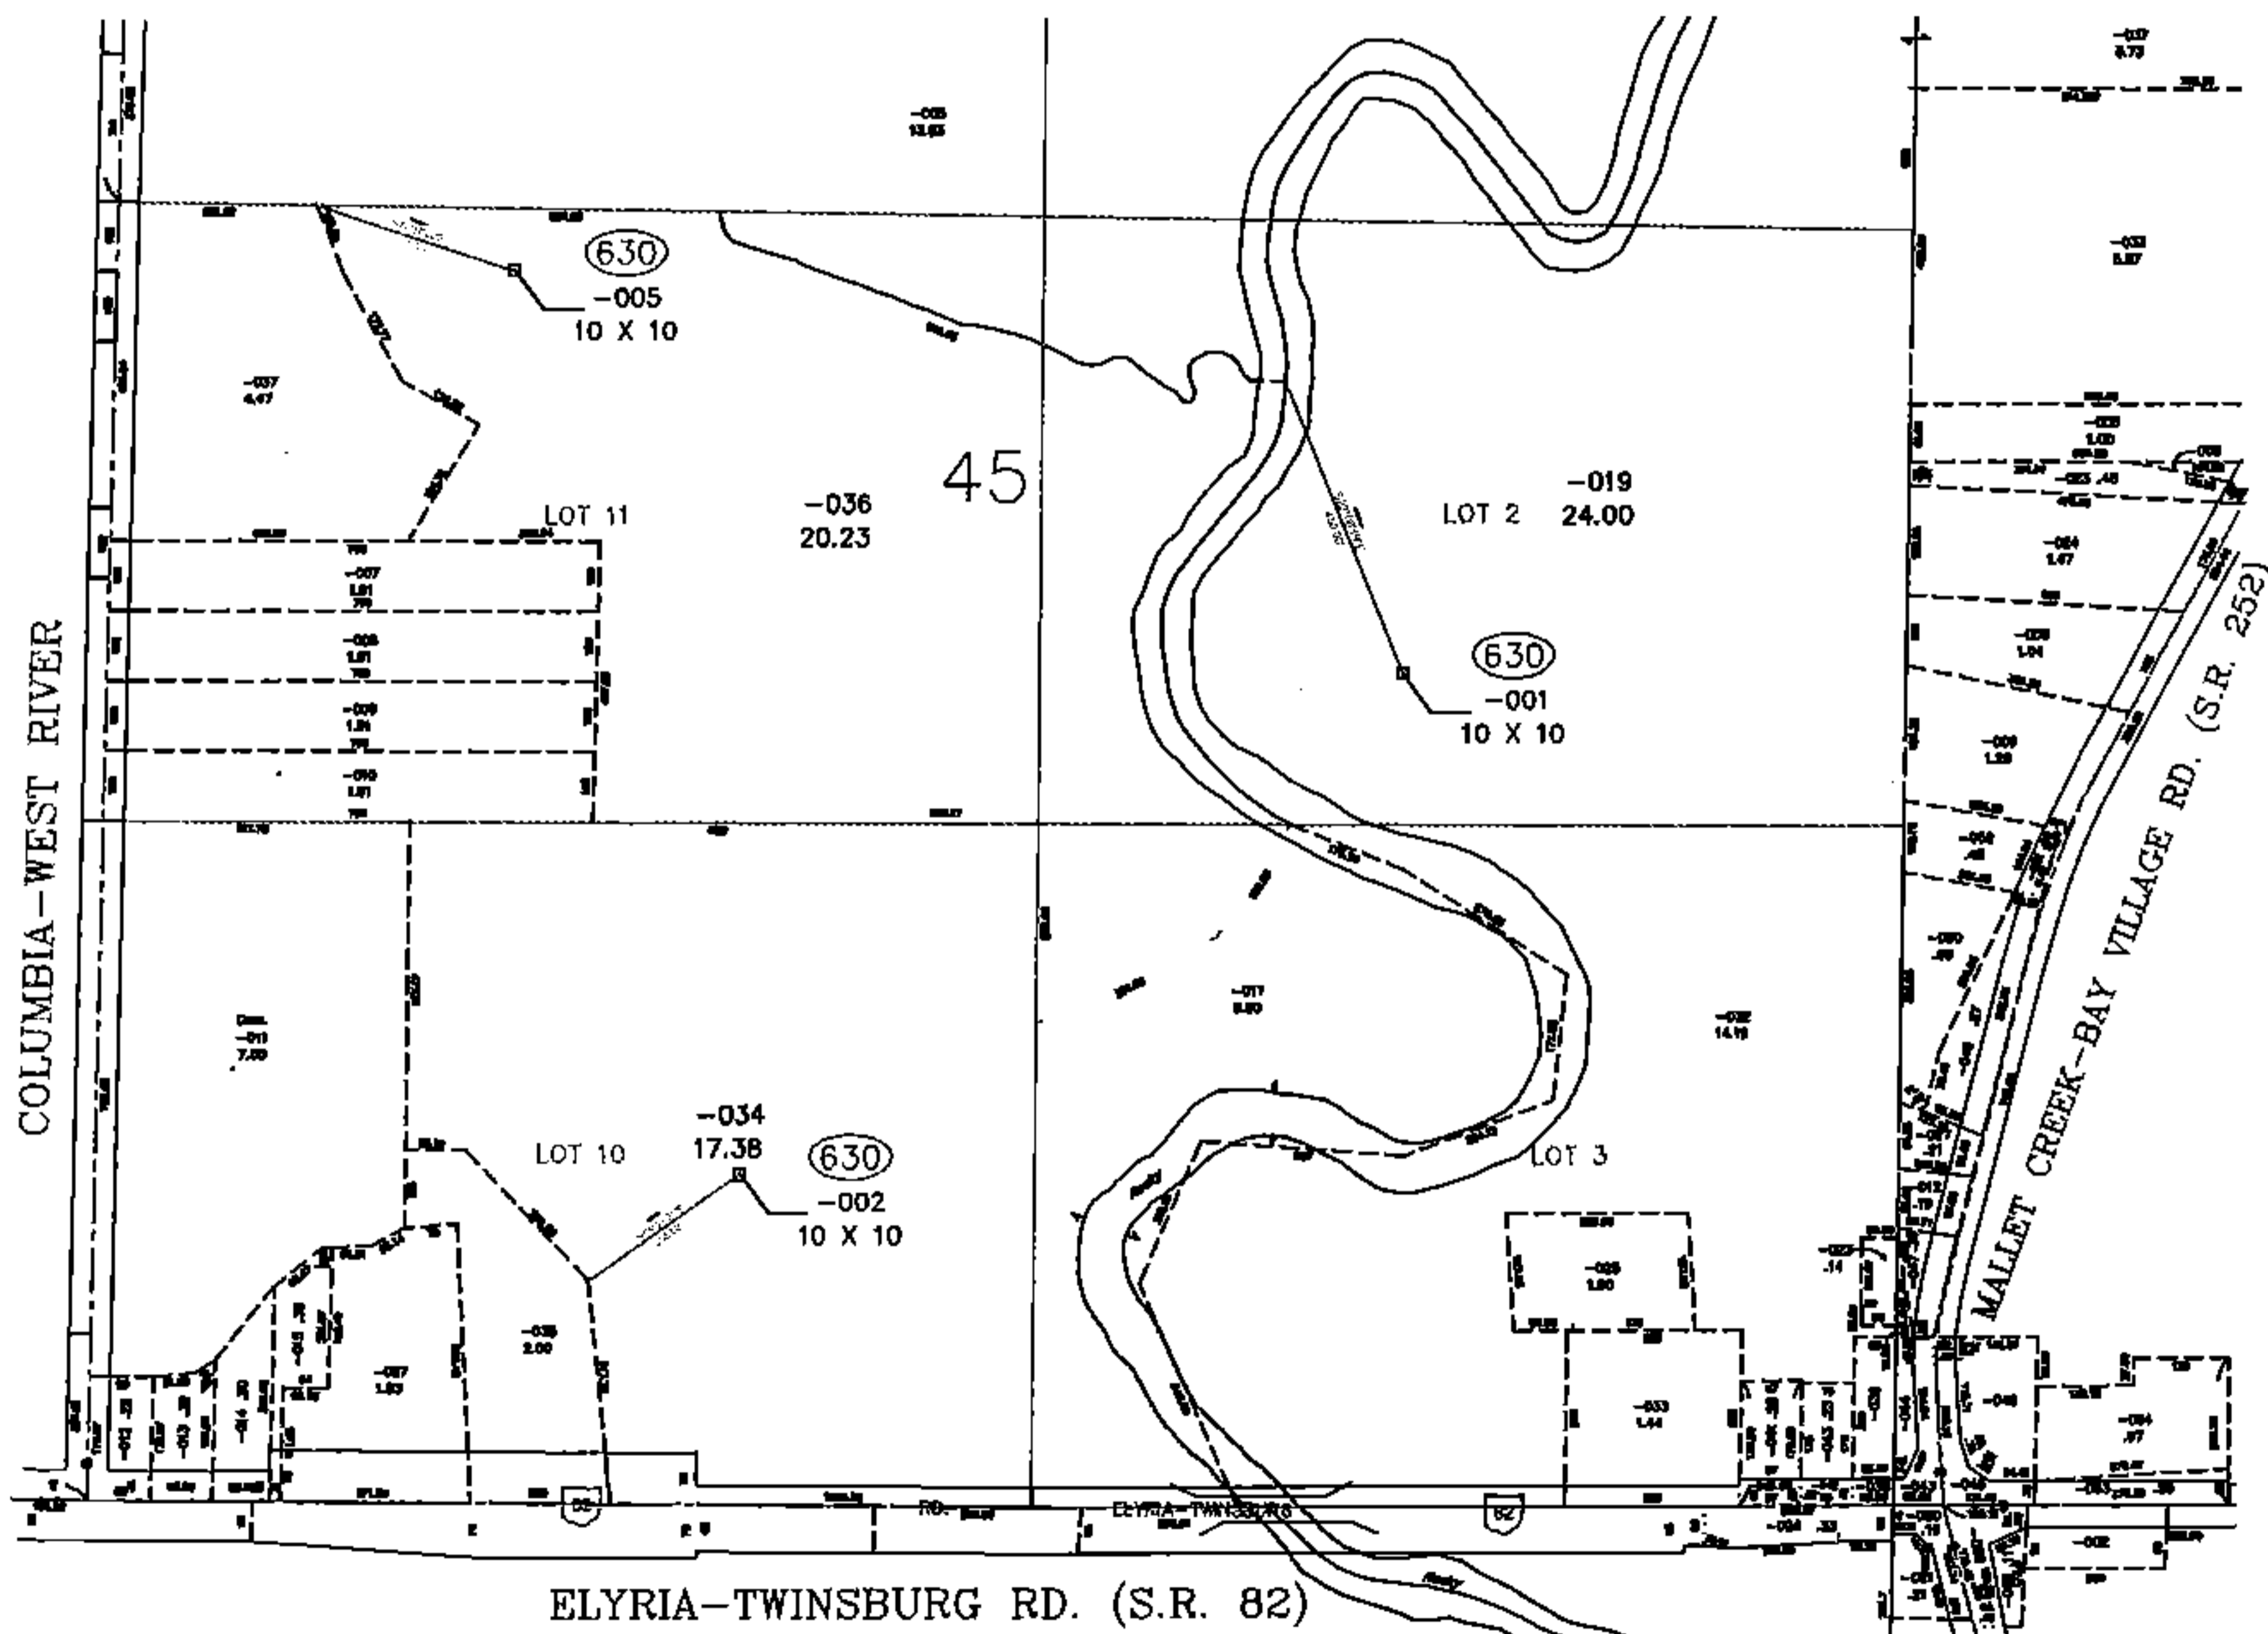

PARENT PARCEL: 12-00-045-000-019, -034, & -036

CHILD PARCEL: 12-00-045-630-001, -002, -005

STARTING POINT: XXXXXX

14-02928-A

ADD TO DUPLICATE

ADD TO DUPLICATE

ADD TO DUPLICATE

12-00-045-630-001

12-00-045-630-002

12-00-045-630-005

10 X 10

10 X 10

10 X 10

API# 34093212560

API# 34093212770

API# 34093213430

4/11/16

SPLITS/DEEDS PROCESSED

LORAIN COUNTY TAX MAP DEPARTMENT
226 MIDDLE AVE. ELYRIA, OHIO

SURVEYED BY: NA

CLOSURE: NA

MAP PAGE(S): 12-00-045

APPROVED BY: TJS DATE: 4/21/14

SCALE: 1"= 500 PRIOR INST.: NA