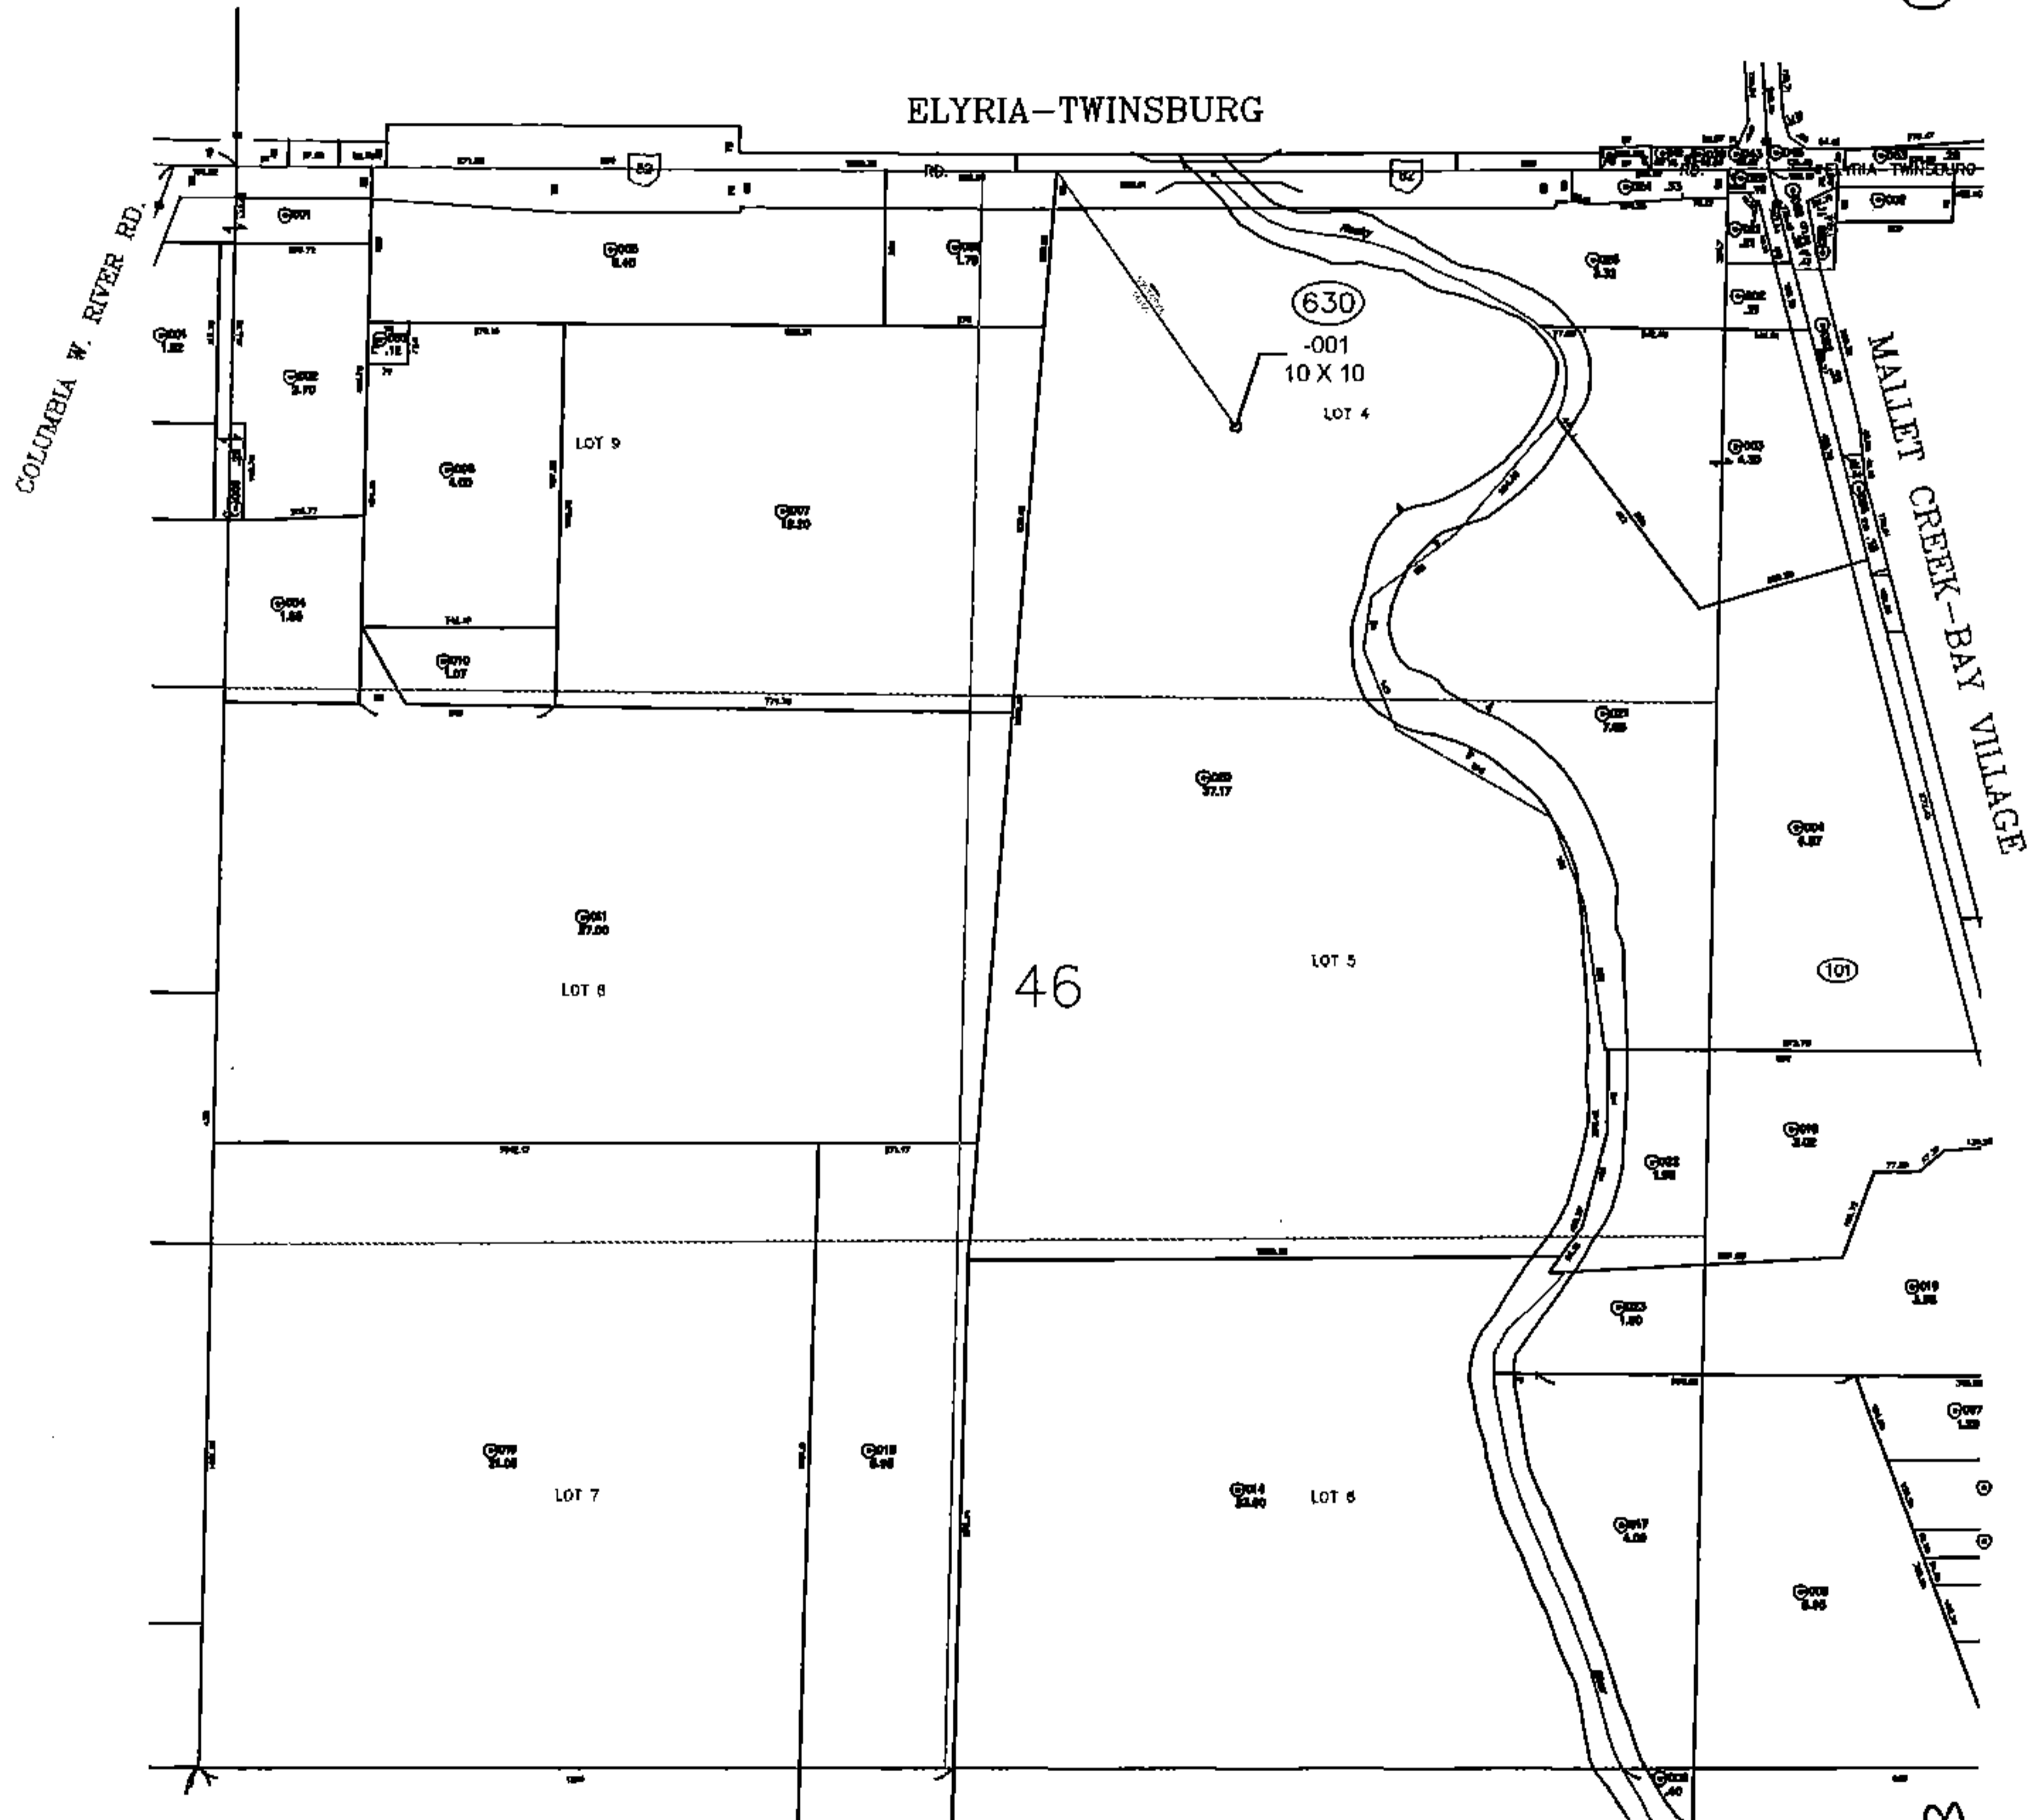

PARENT PARCEL: 12-00-046-000-020

CHILD PARCEL: 12-00-046-630-001

STARTING POINT: XXXXXX

14-02927-A

ADD TO DUPLICATE

12-00-046-630-001

10 X 10

API# 34093212570

4/12/16

SPLITS/DEEDS PROCESSED

LORAIN COUNTY TAX MAP DEPARTMENT
226 MIDDLE AVE. ELYRIA, OHIO

SURVEYED BY: NA
CLOSURE: NA
MAP PAGE(S): 12-00-046
APPROVED BY: TJS DATE: 4/18/14
SCALE: 1" = 500 PRIOR INSTRUMENT: NA