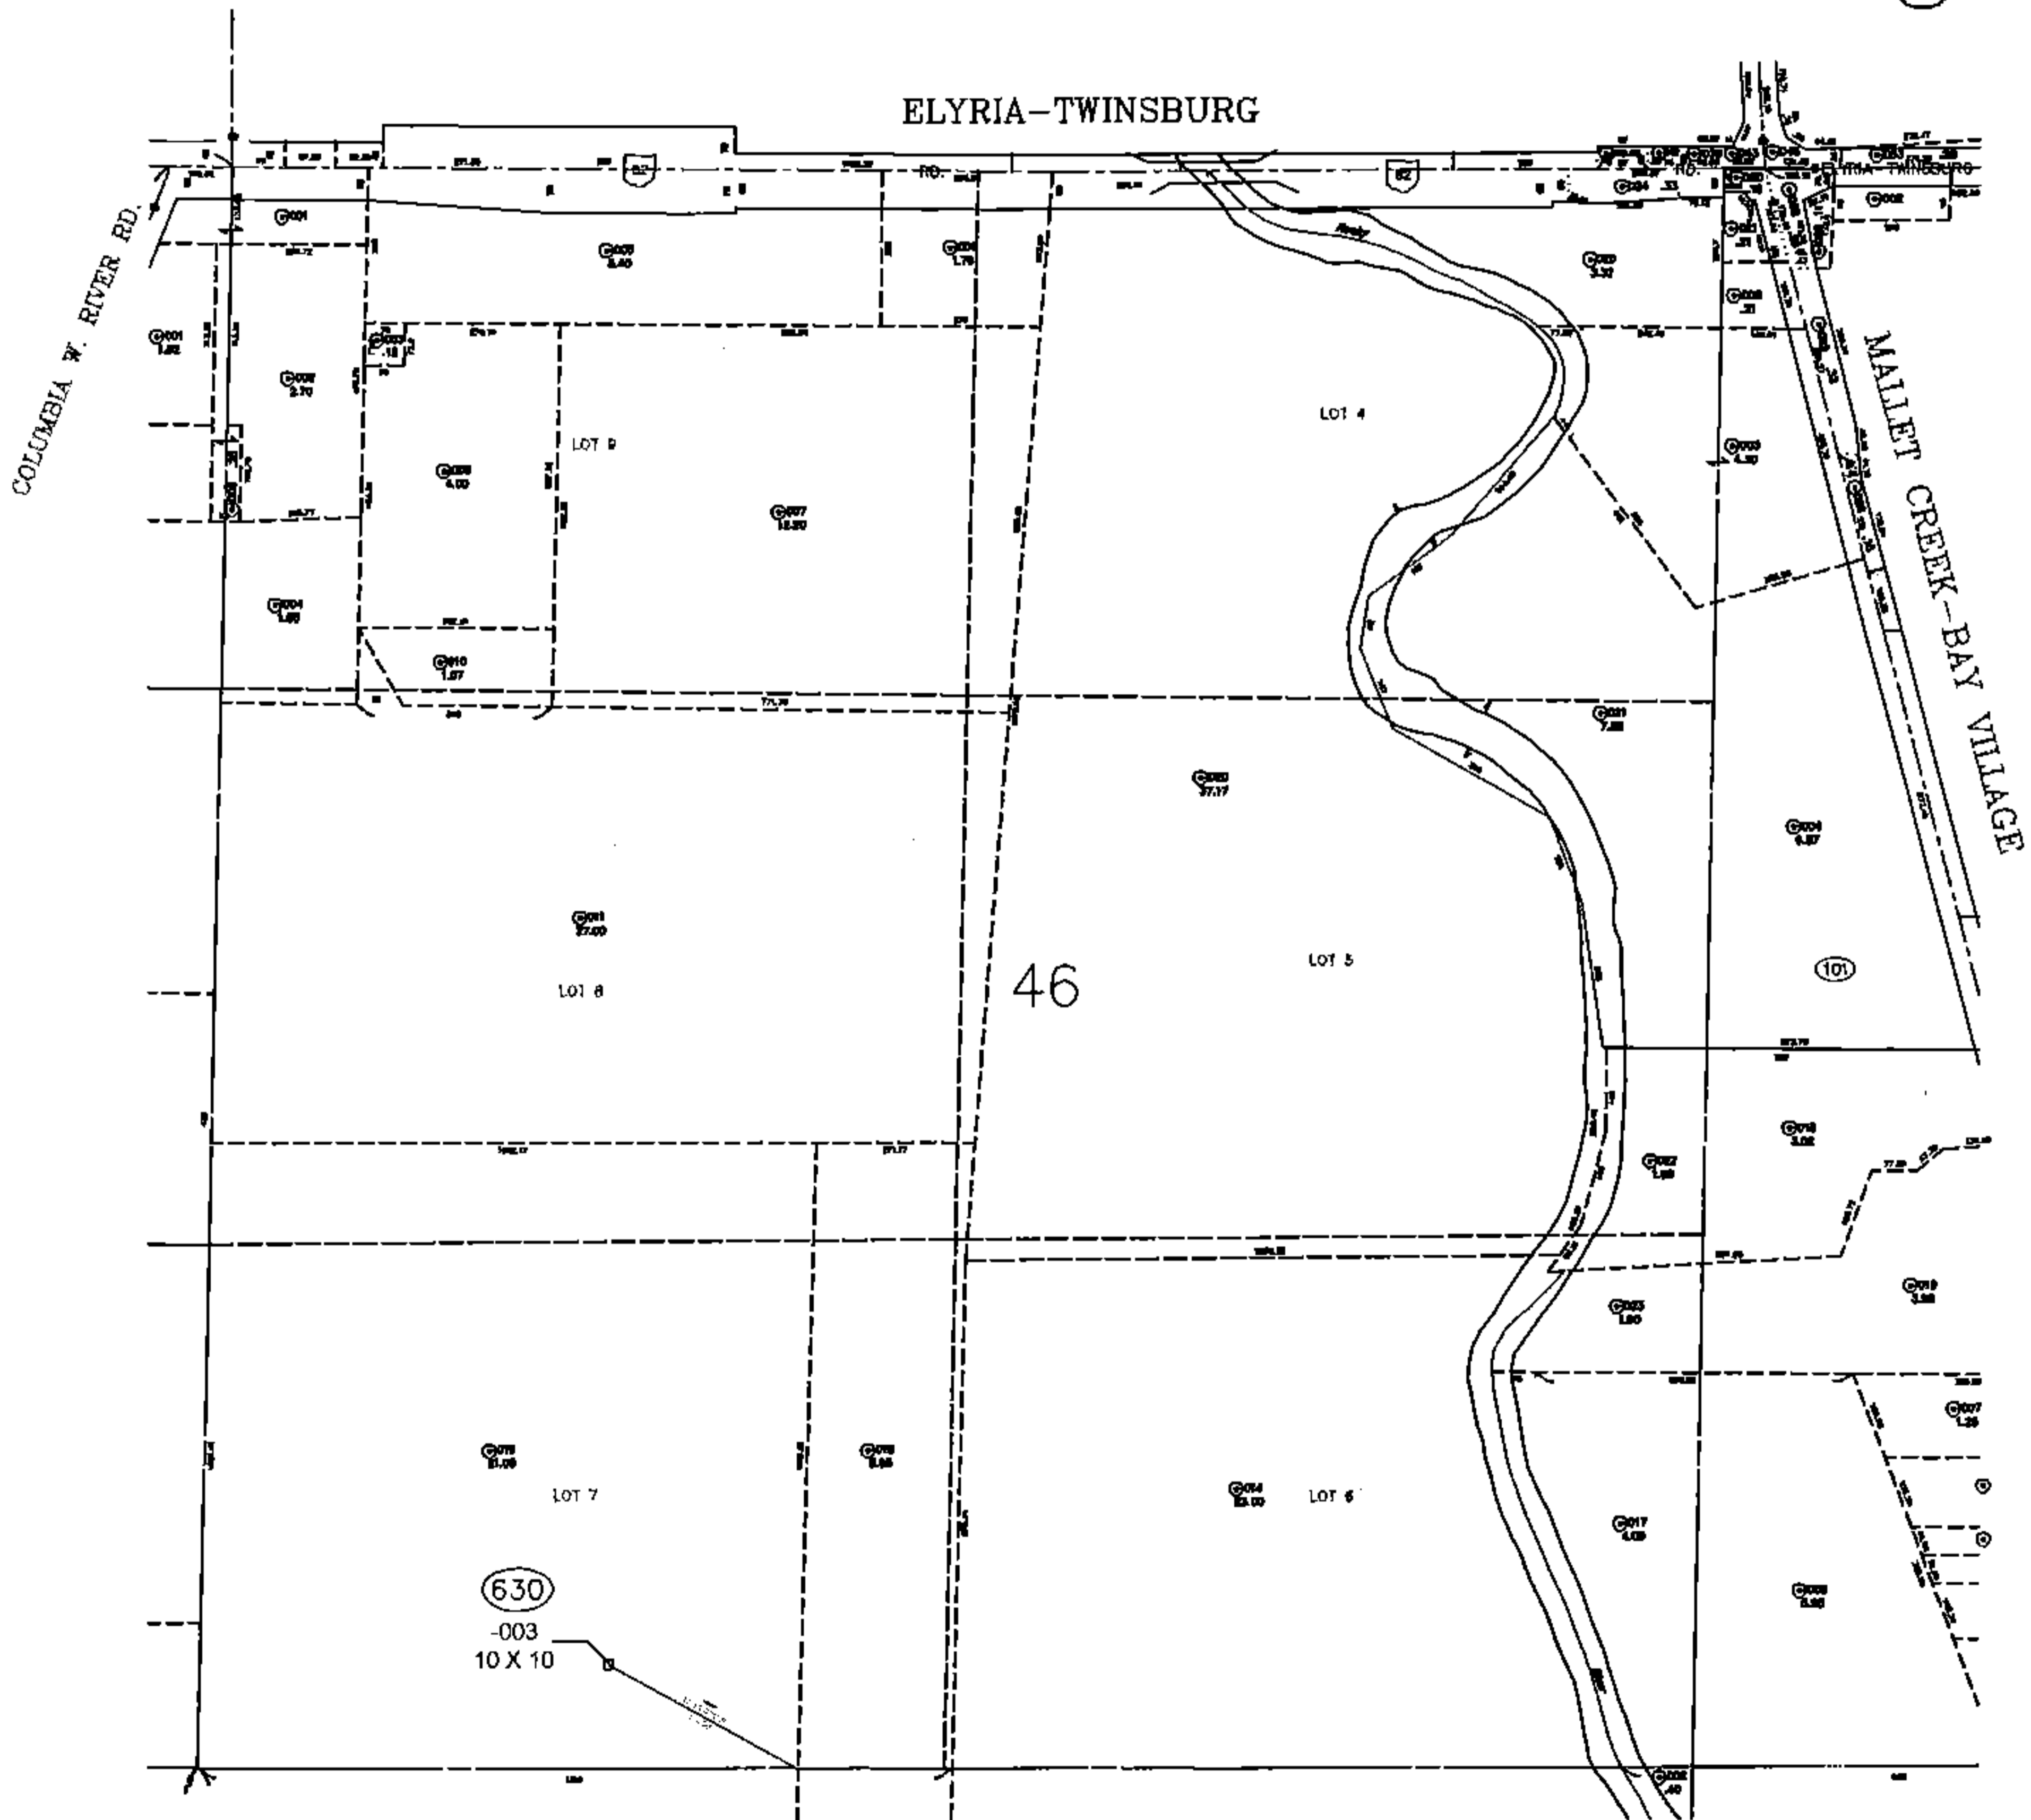

PARENT PARCEL: 12-00-046-000-019

CHILD PARCEL: 12-00-046-630-003

STARTING POINT: XXXXXX

14-02925-A

ADD TO DUPLICATE

12-00-046-630-003

10 X 10

API# 34093212440

ELYRIA-TWINSBURG

R
4/12/16

SPLITS/DEEDS PROCESSED

LORAIN COUNTY TAX MAP DEPARTMENT
226 MIDDLE AVE. ELYRIA, OHIO

SURVEYED BY: NA
CLOSURE: NA
MAP PAGE(S): 12-00-046
APPROVED BY: TJS DATE: 4/17/14
SCALE: 1" = 500 PRIOR INSTRUMENT: NA