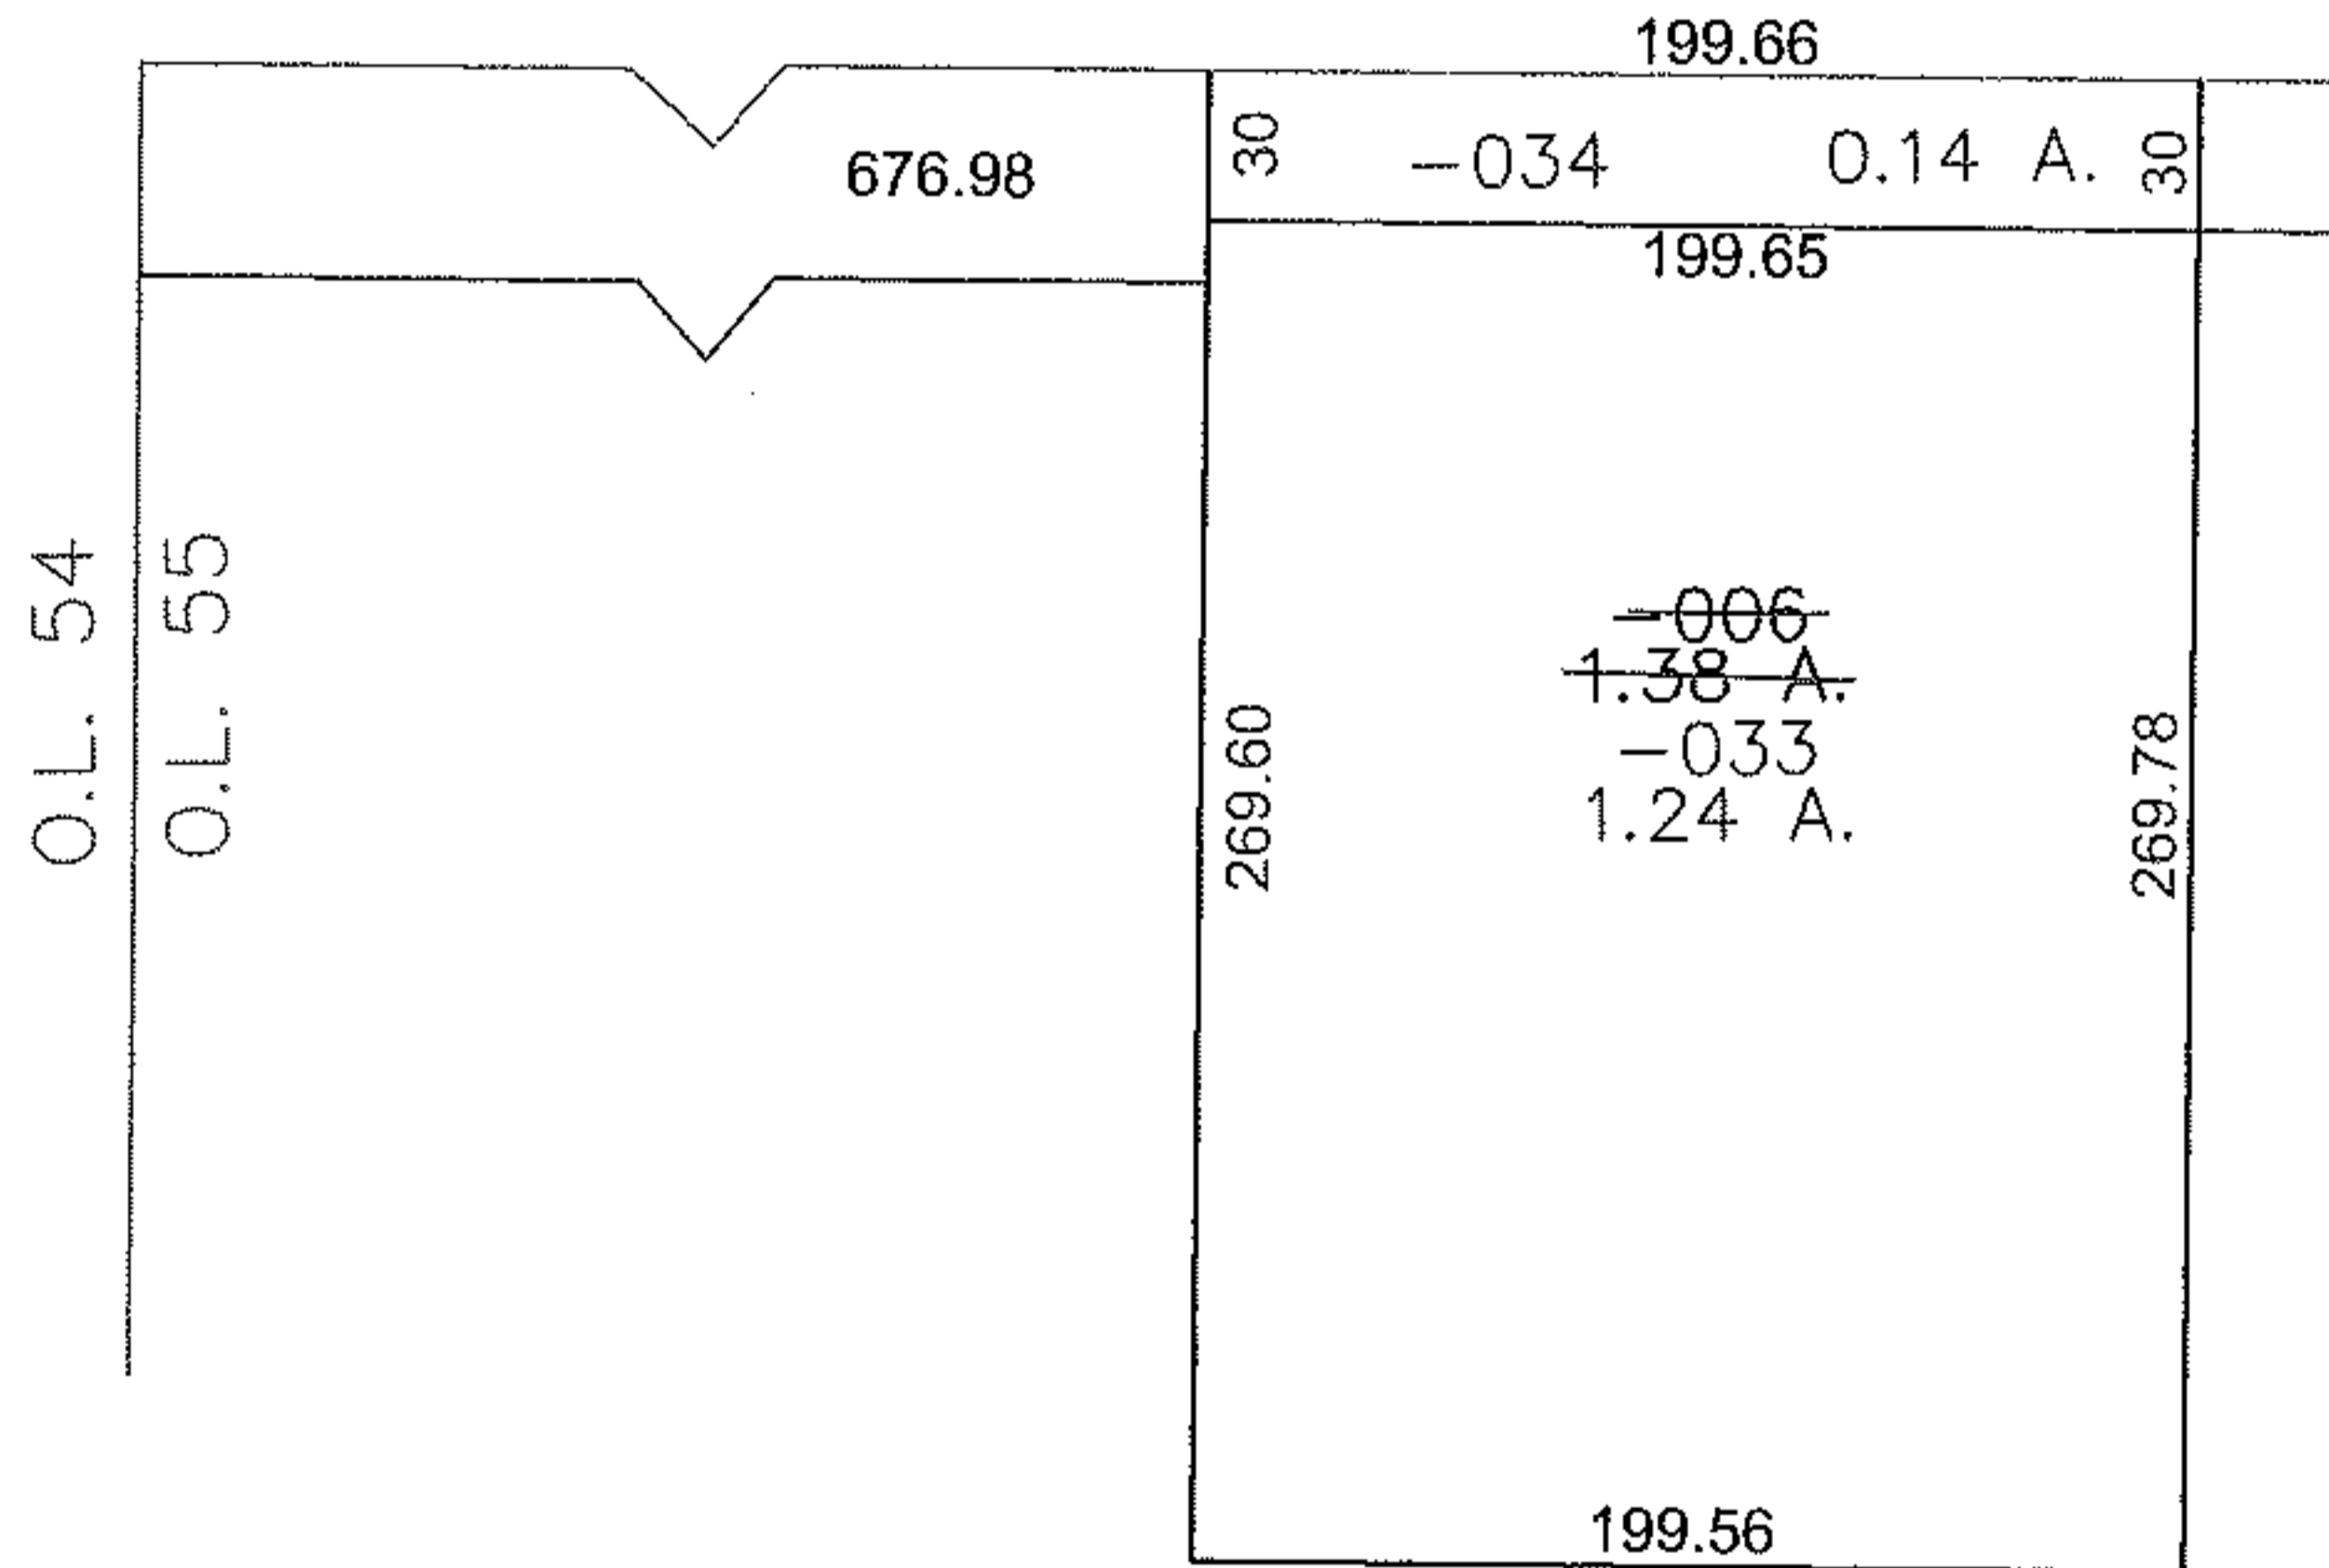

RASTER

PARENT PARCEL: 03-00-055-121-006

CHILD PARCEL: 03-00-055-121-033, -034

STARTING POINT: CENTERLINE OF COLORADO AVE & O.L. 55

11-02924

COLORADO AVE

SPLITS/DEEDS PROCESSED

LORAIN COUNTY TAX MAP DEPARTMENT
226 MIDDLE AVE. ELYRIA, OHIO

SURVEYED BY: JOAN BOLSER

CLOSURE: 0.00 : 10.000

MAP PAGE(S): 03-00-055-A

APPROVED BY: JAH DATE: 5-19-2011

SCALE: 1" = 100 PRIOR INSTRUMENT: 20040047141