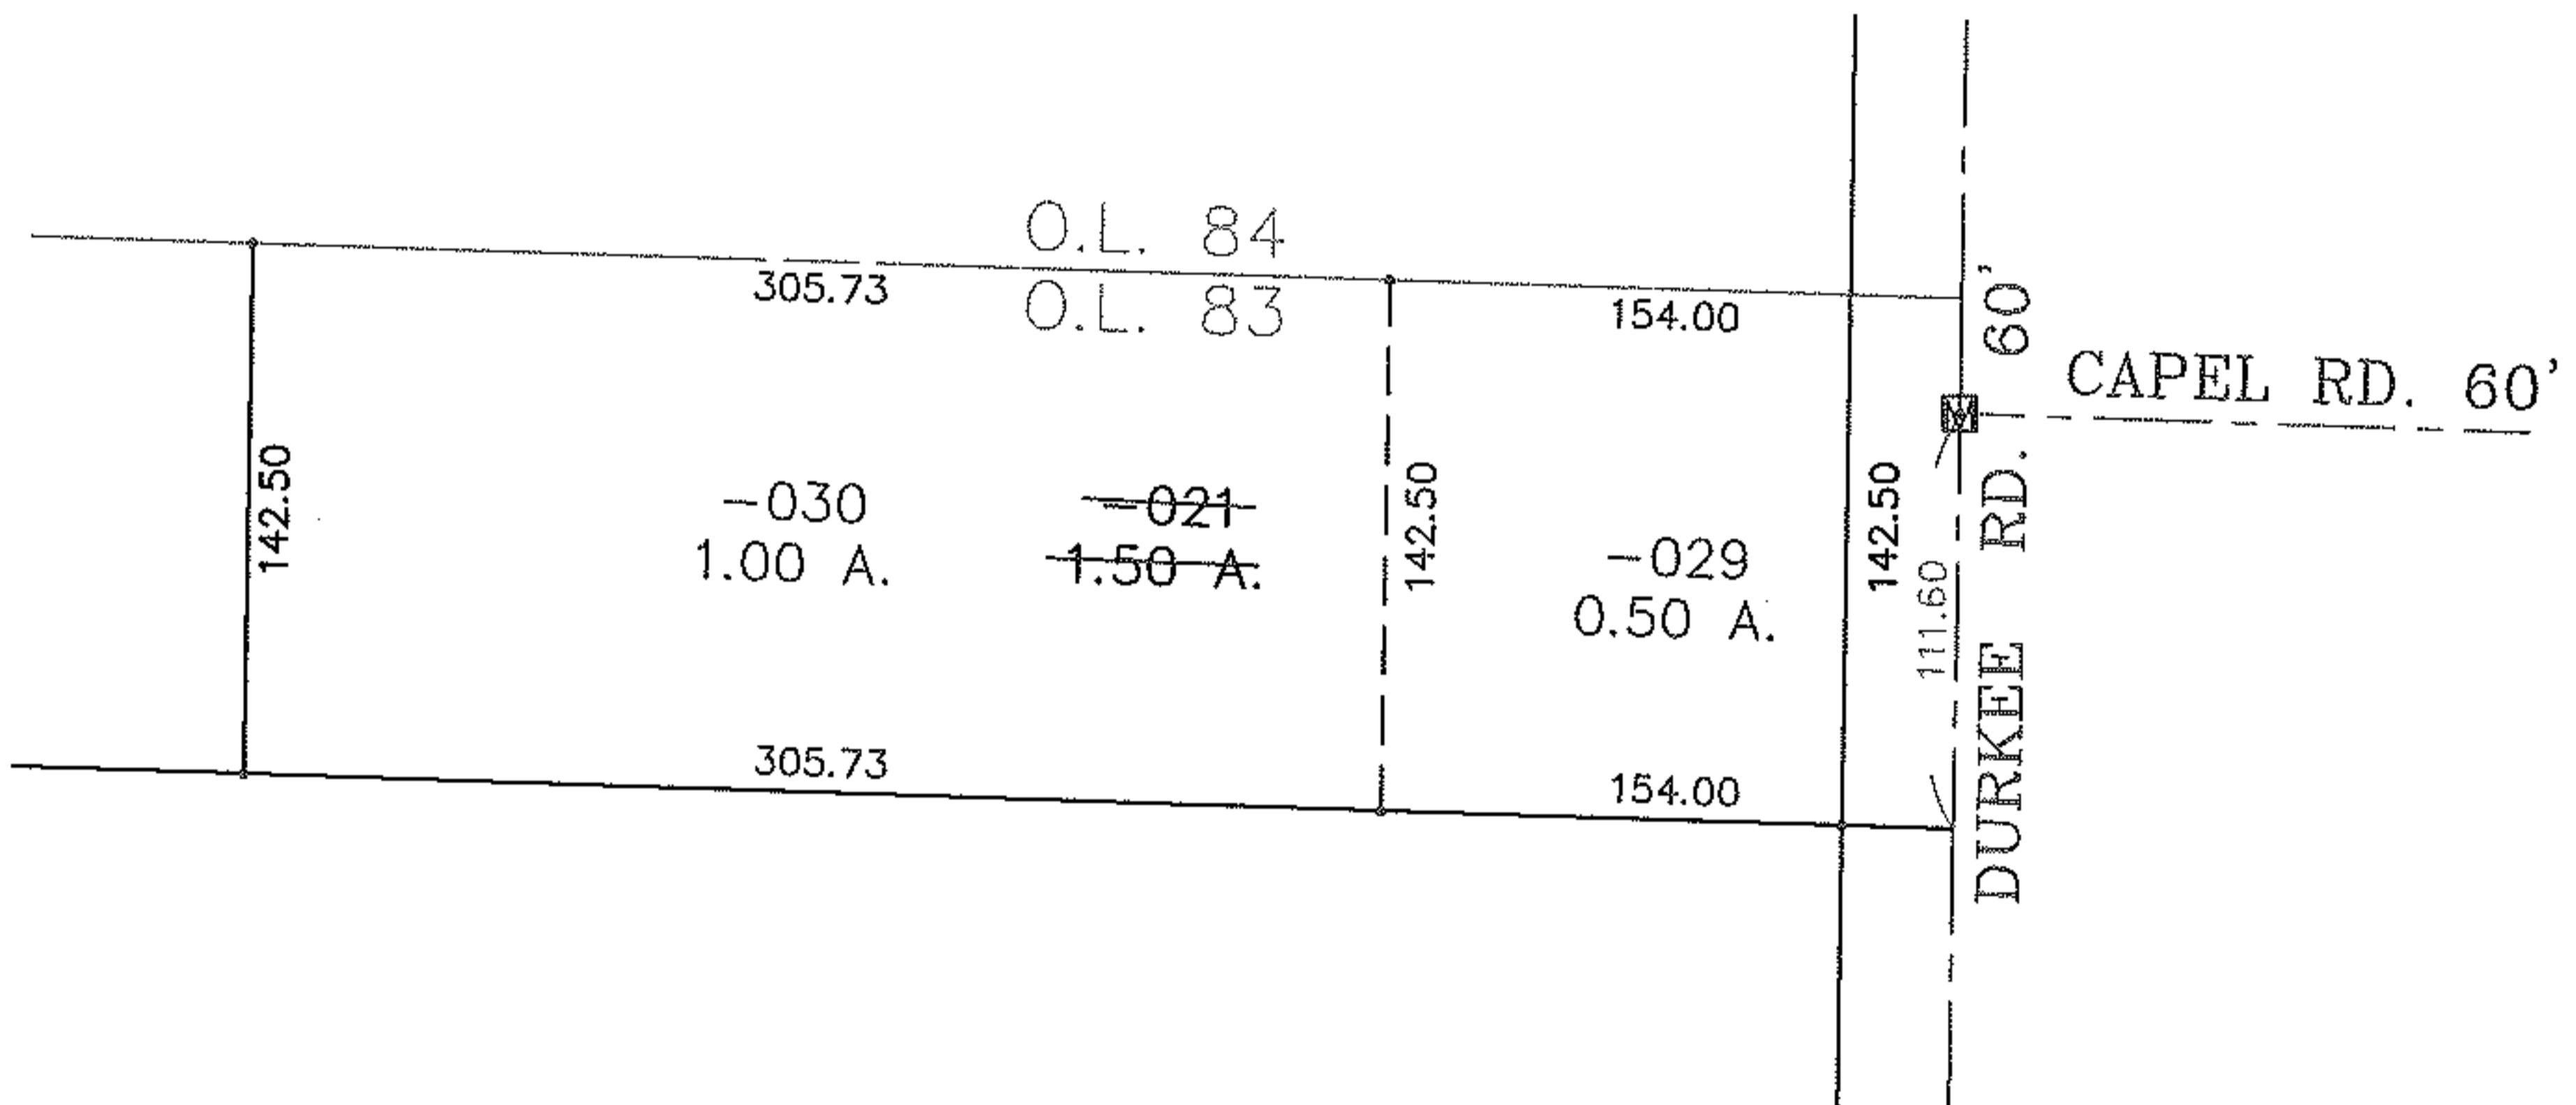

PARENT PARCEL: 11-00-083-000-021

CHILD PARCEL: 11-00-083-000-029 & -030

STARTING POINT: I.P. MON. BOX, CL OF CAPEL RD. & CL OF DURKEE RD.

14-02922-U

UNCOMBINATION

~~11-00-083-000-021~~
~~1.50 A.~~

11-00-083-000-029
0.50 A.

11-00-083-000-030
1.00 A.

SPLITS/DEEDS PROCESSED

LORAIN COUNTY TAX MAP DEPARTMENT
226 MIDDLE AVE. ELYRIA, OHIO

SURVEYED BY: GARY W. PENFOUND

CLOSURE: 0.00 : 10.000

MAP PAGE(S): 11-00-083

APPROVED BY: TJS DATE: 4/16/14

SCALE: 1" = 100 PRIOR INSTRUMENT: 20020868998