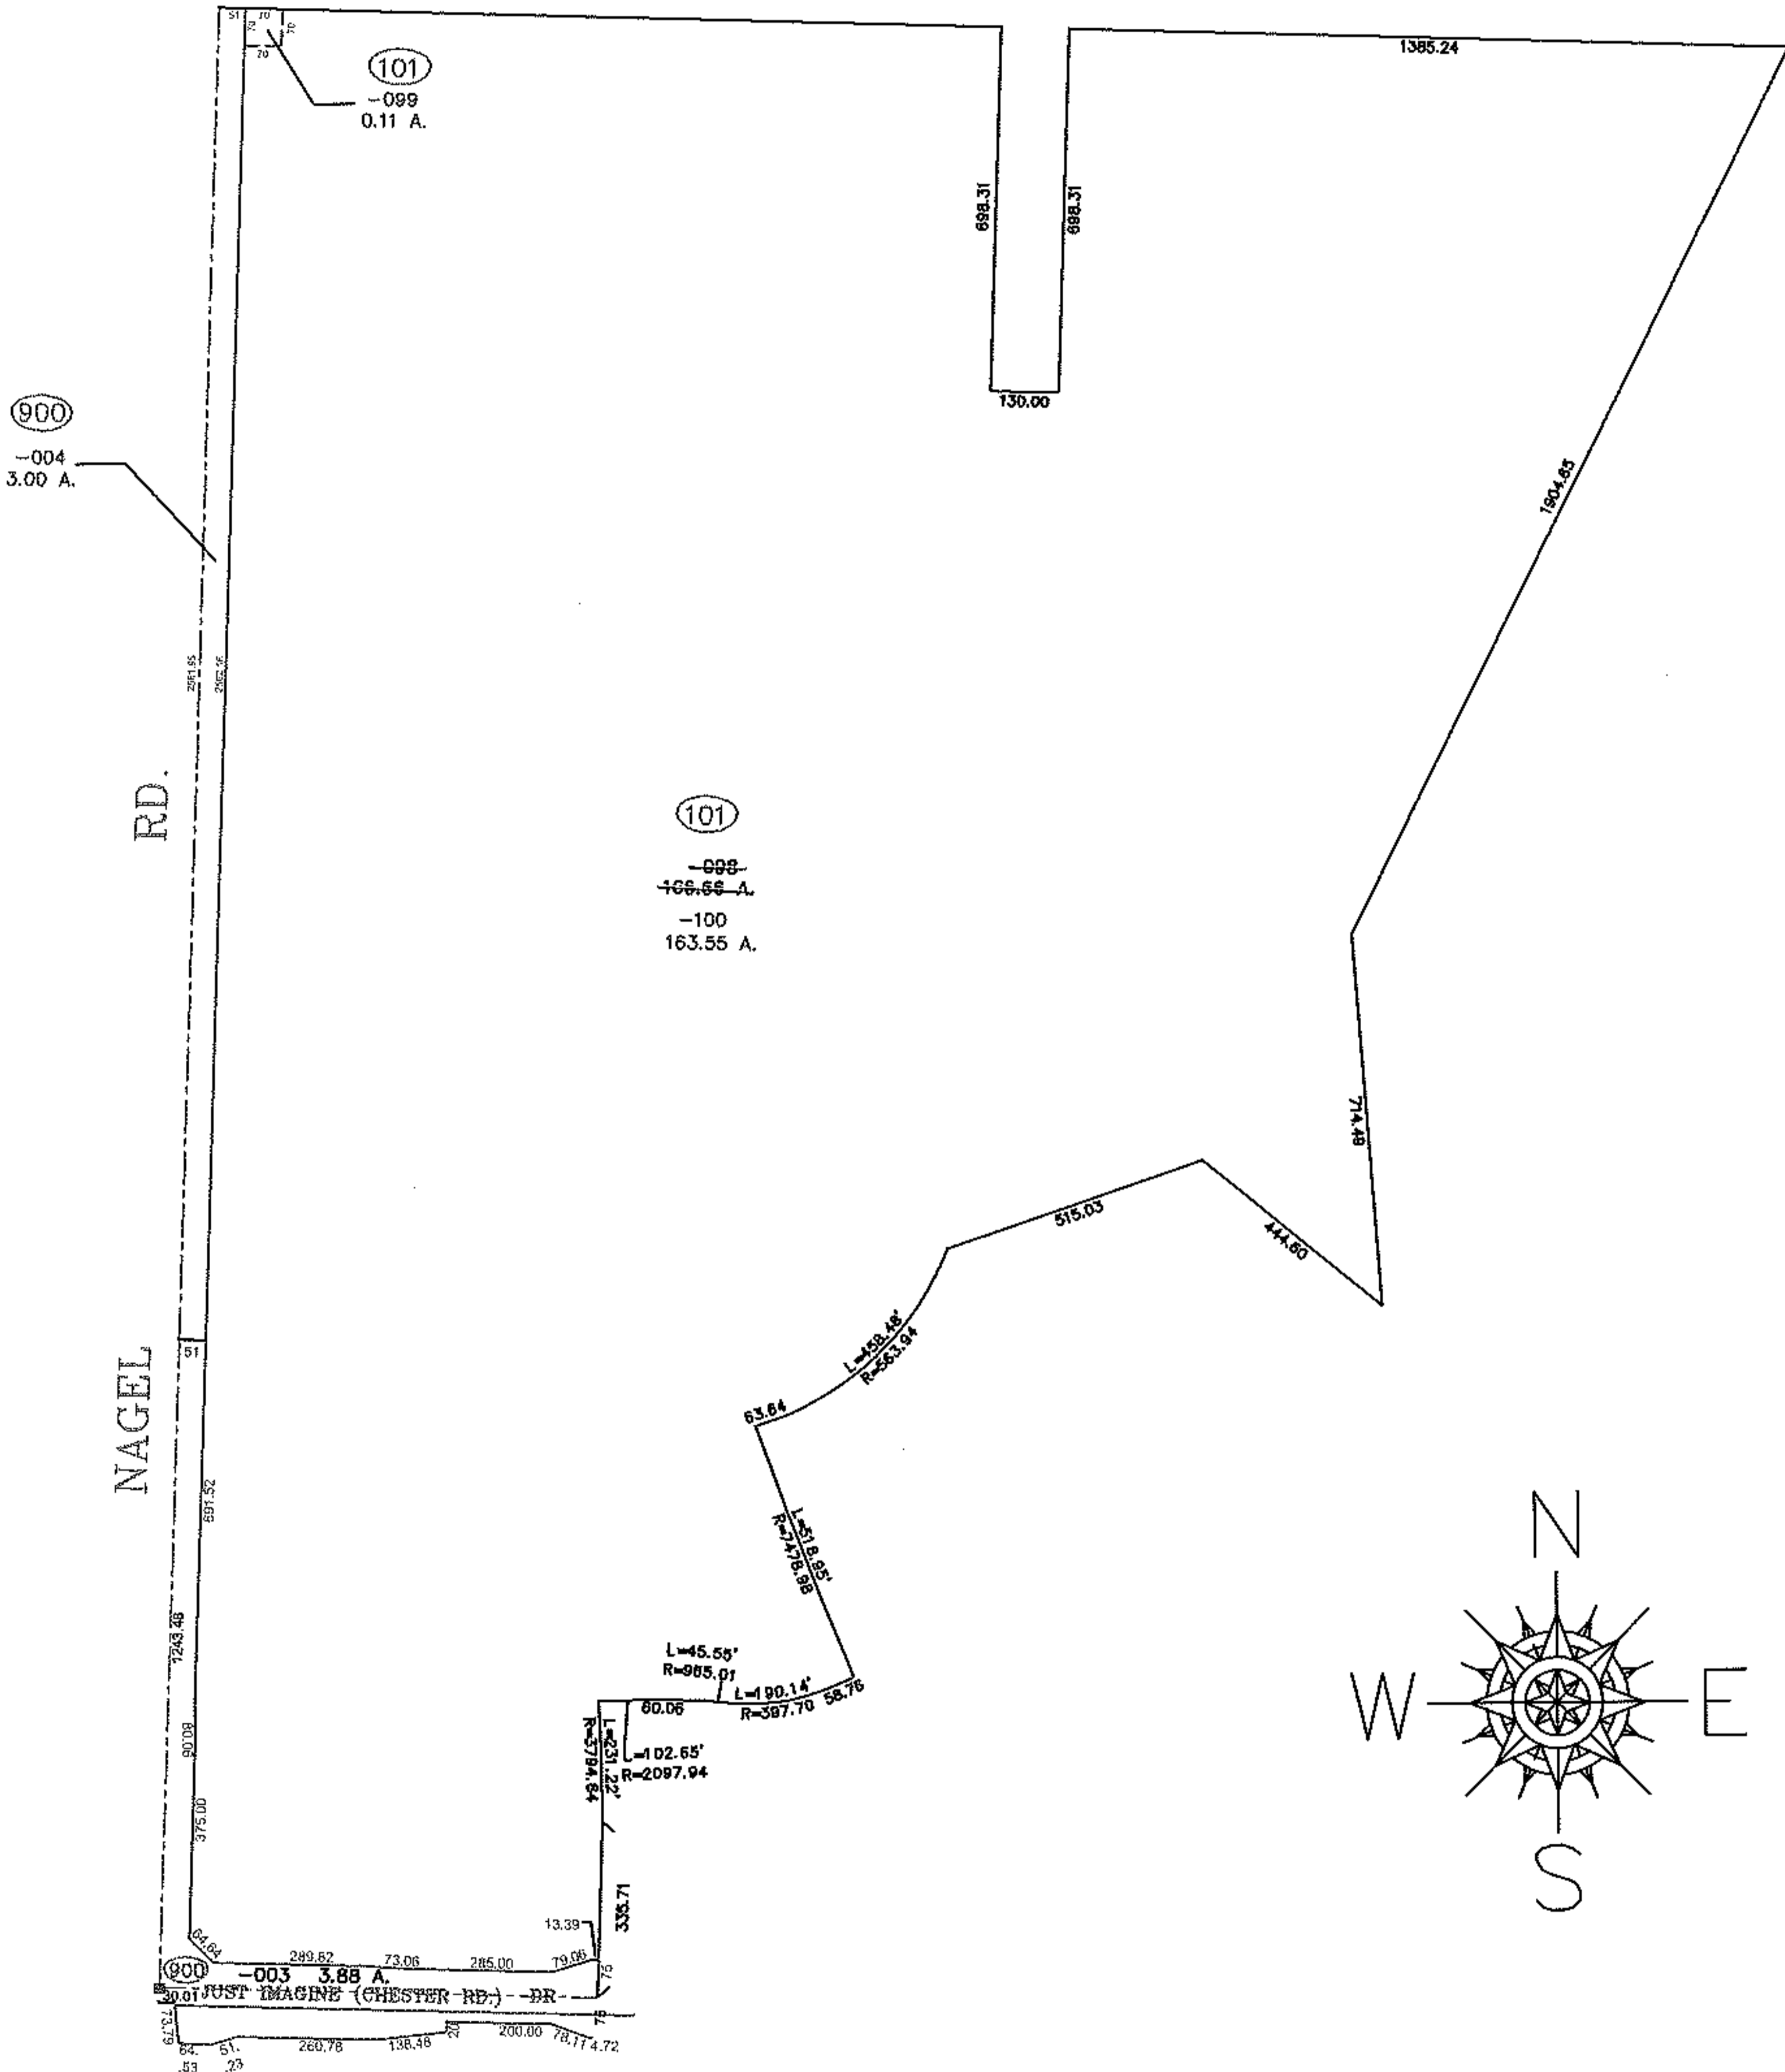

PARENT PARCEL: 04-00-028-101-098

CHILD PARCEL: 04-00-028-900-004, 04-00-028-101-099 & -100

STARTING POINT: MON. BOX, CL OF NAGEL RD. & CL OF CHESTER RD.

11-02916

SPLITS/DEEDS PROCESSED

LORAIN COUNTY TAX MAP DEPARTMENT
226 MIDDLE AVE. ELYRIA, OHIO

SURVEYED BY: MICHAEL C. BRAMHALL

CLOSURE: 0.01 : 10,000

MAP PAGE(S): 04-00-028-A & E & F & B & C

APPROVED BY: TJS DATE: 5/5/11

SCALE: 1" = 500 PRIOR INST.: 20060133905