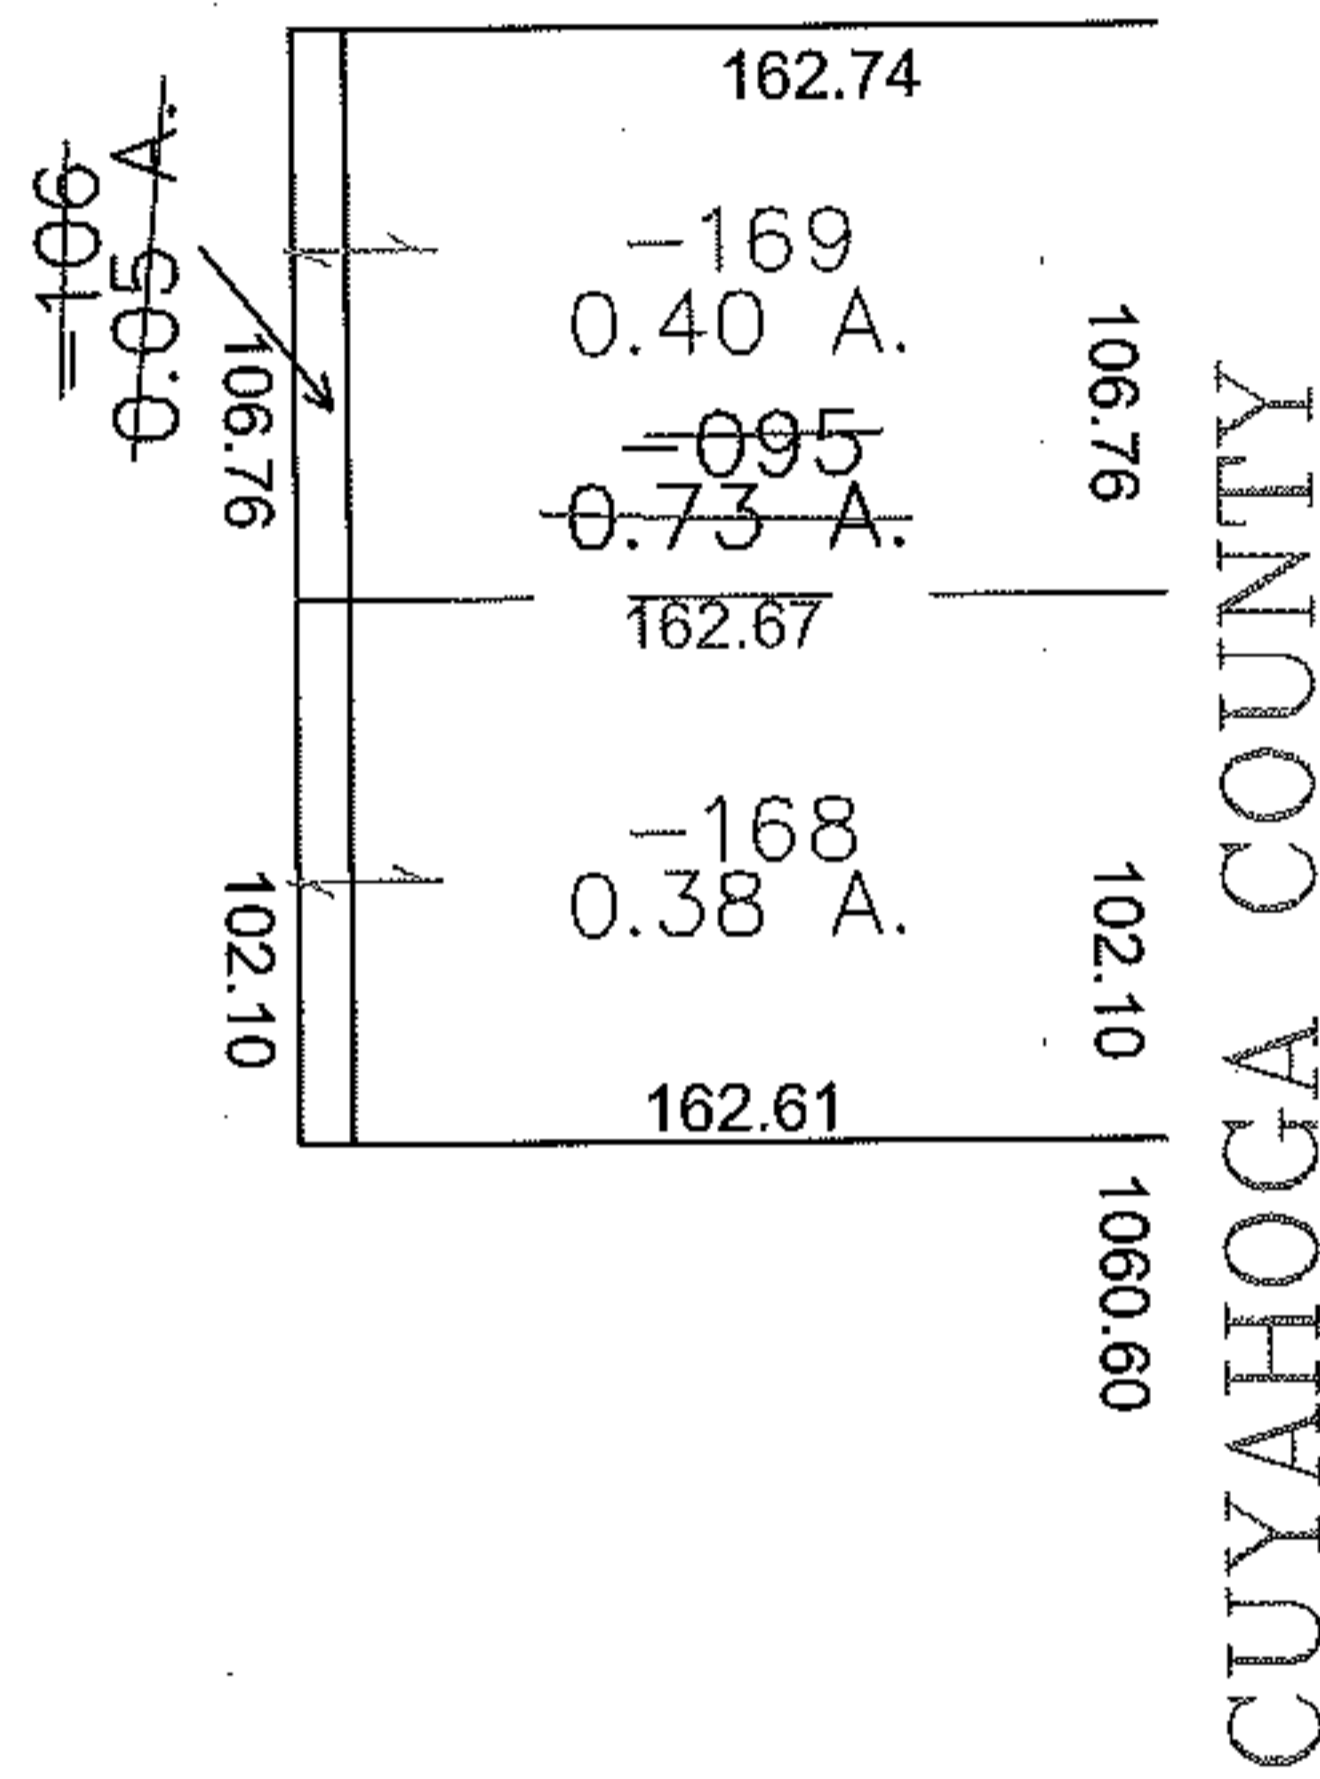

PARENT PARCEL: 04-00-026-108-095, -106

CHILD PARCEL: 04-00-026-108-168, -169

STARTING POINT: CENTERLINE OF SCHWARTZ RD & COUNTY LINE LORAIN/CUYAHOGA CNTY

11-02909

SCHWARTZ RD

SPLITS/DEEDS PROCESSED

LORAIN COUNTY TAX MAP DEPARTMENT  
226 MIDDLE AVE. ELYRIA, OHIO

SURVEYED BY: DANIEL J COOK  
 CLOSURE: 0.00 : 10.000  
 MAP PAGE(S): 04-00-026-D  
 APPROVED BY: JAH DATE: 4/12/2011  
 SCALE: 1" = 100 PRIOR INSTRUMENT: 20080236769