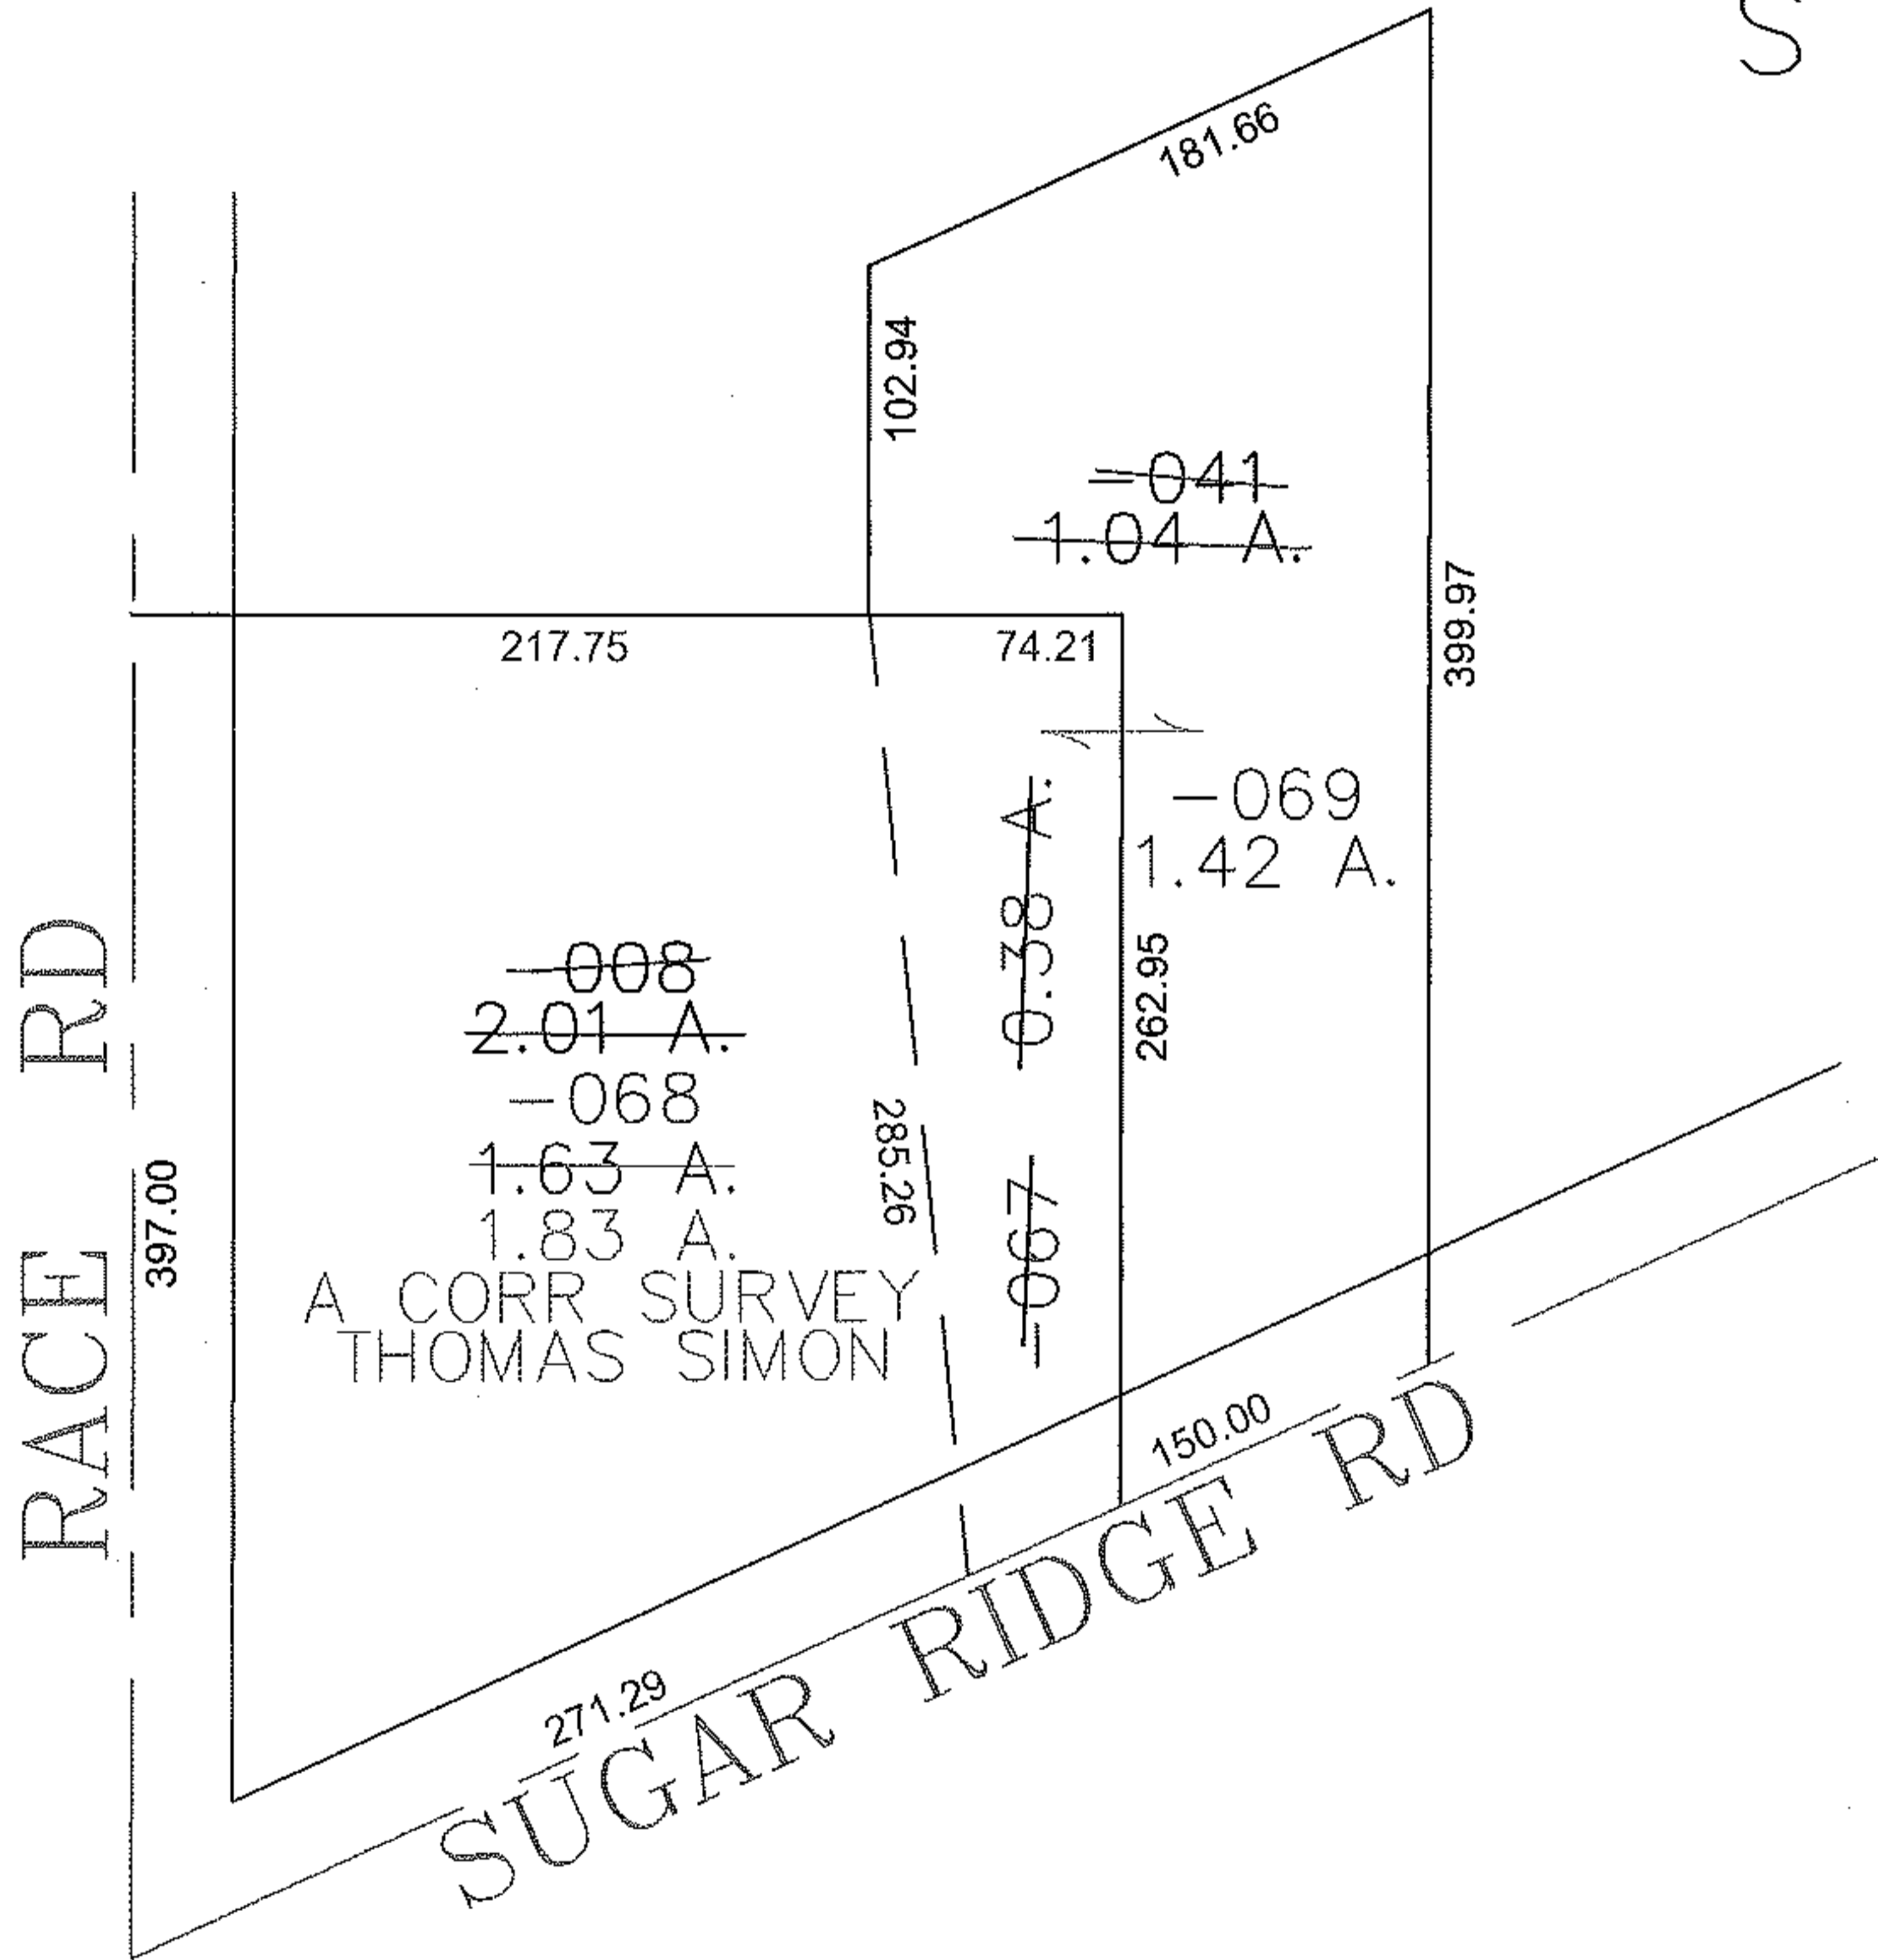

RASTER

PARENT PARCEL: 07-00-035-101-008, -041

CHILD PARCEL: 07-00-035-101-067 THRU -069

STARTING POINT: CENTERLINE OF RACE RD & SUGAR RIDGE RD

11-02905

SPLITS/DEEDS PROCESSED

LORAIN COUNTY TAX MAP DEPARTMENT
226 MIDDLE AVE. ELYRIA, OHIO

SURVEYED BY: THOMAS SIMON
 CLOSURE: 0.00 : 10.000
 MAP PAGE(S): 07-00-035-A
 APPROVED BY: JAH DATE: 3-18-2011
 SCALE: 1" = 100 PRIOR INSTRUMENT: 20110361306