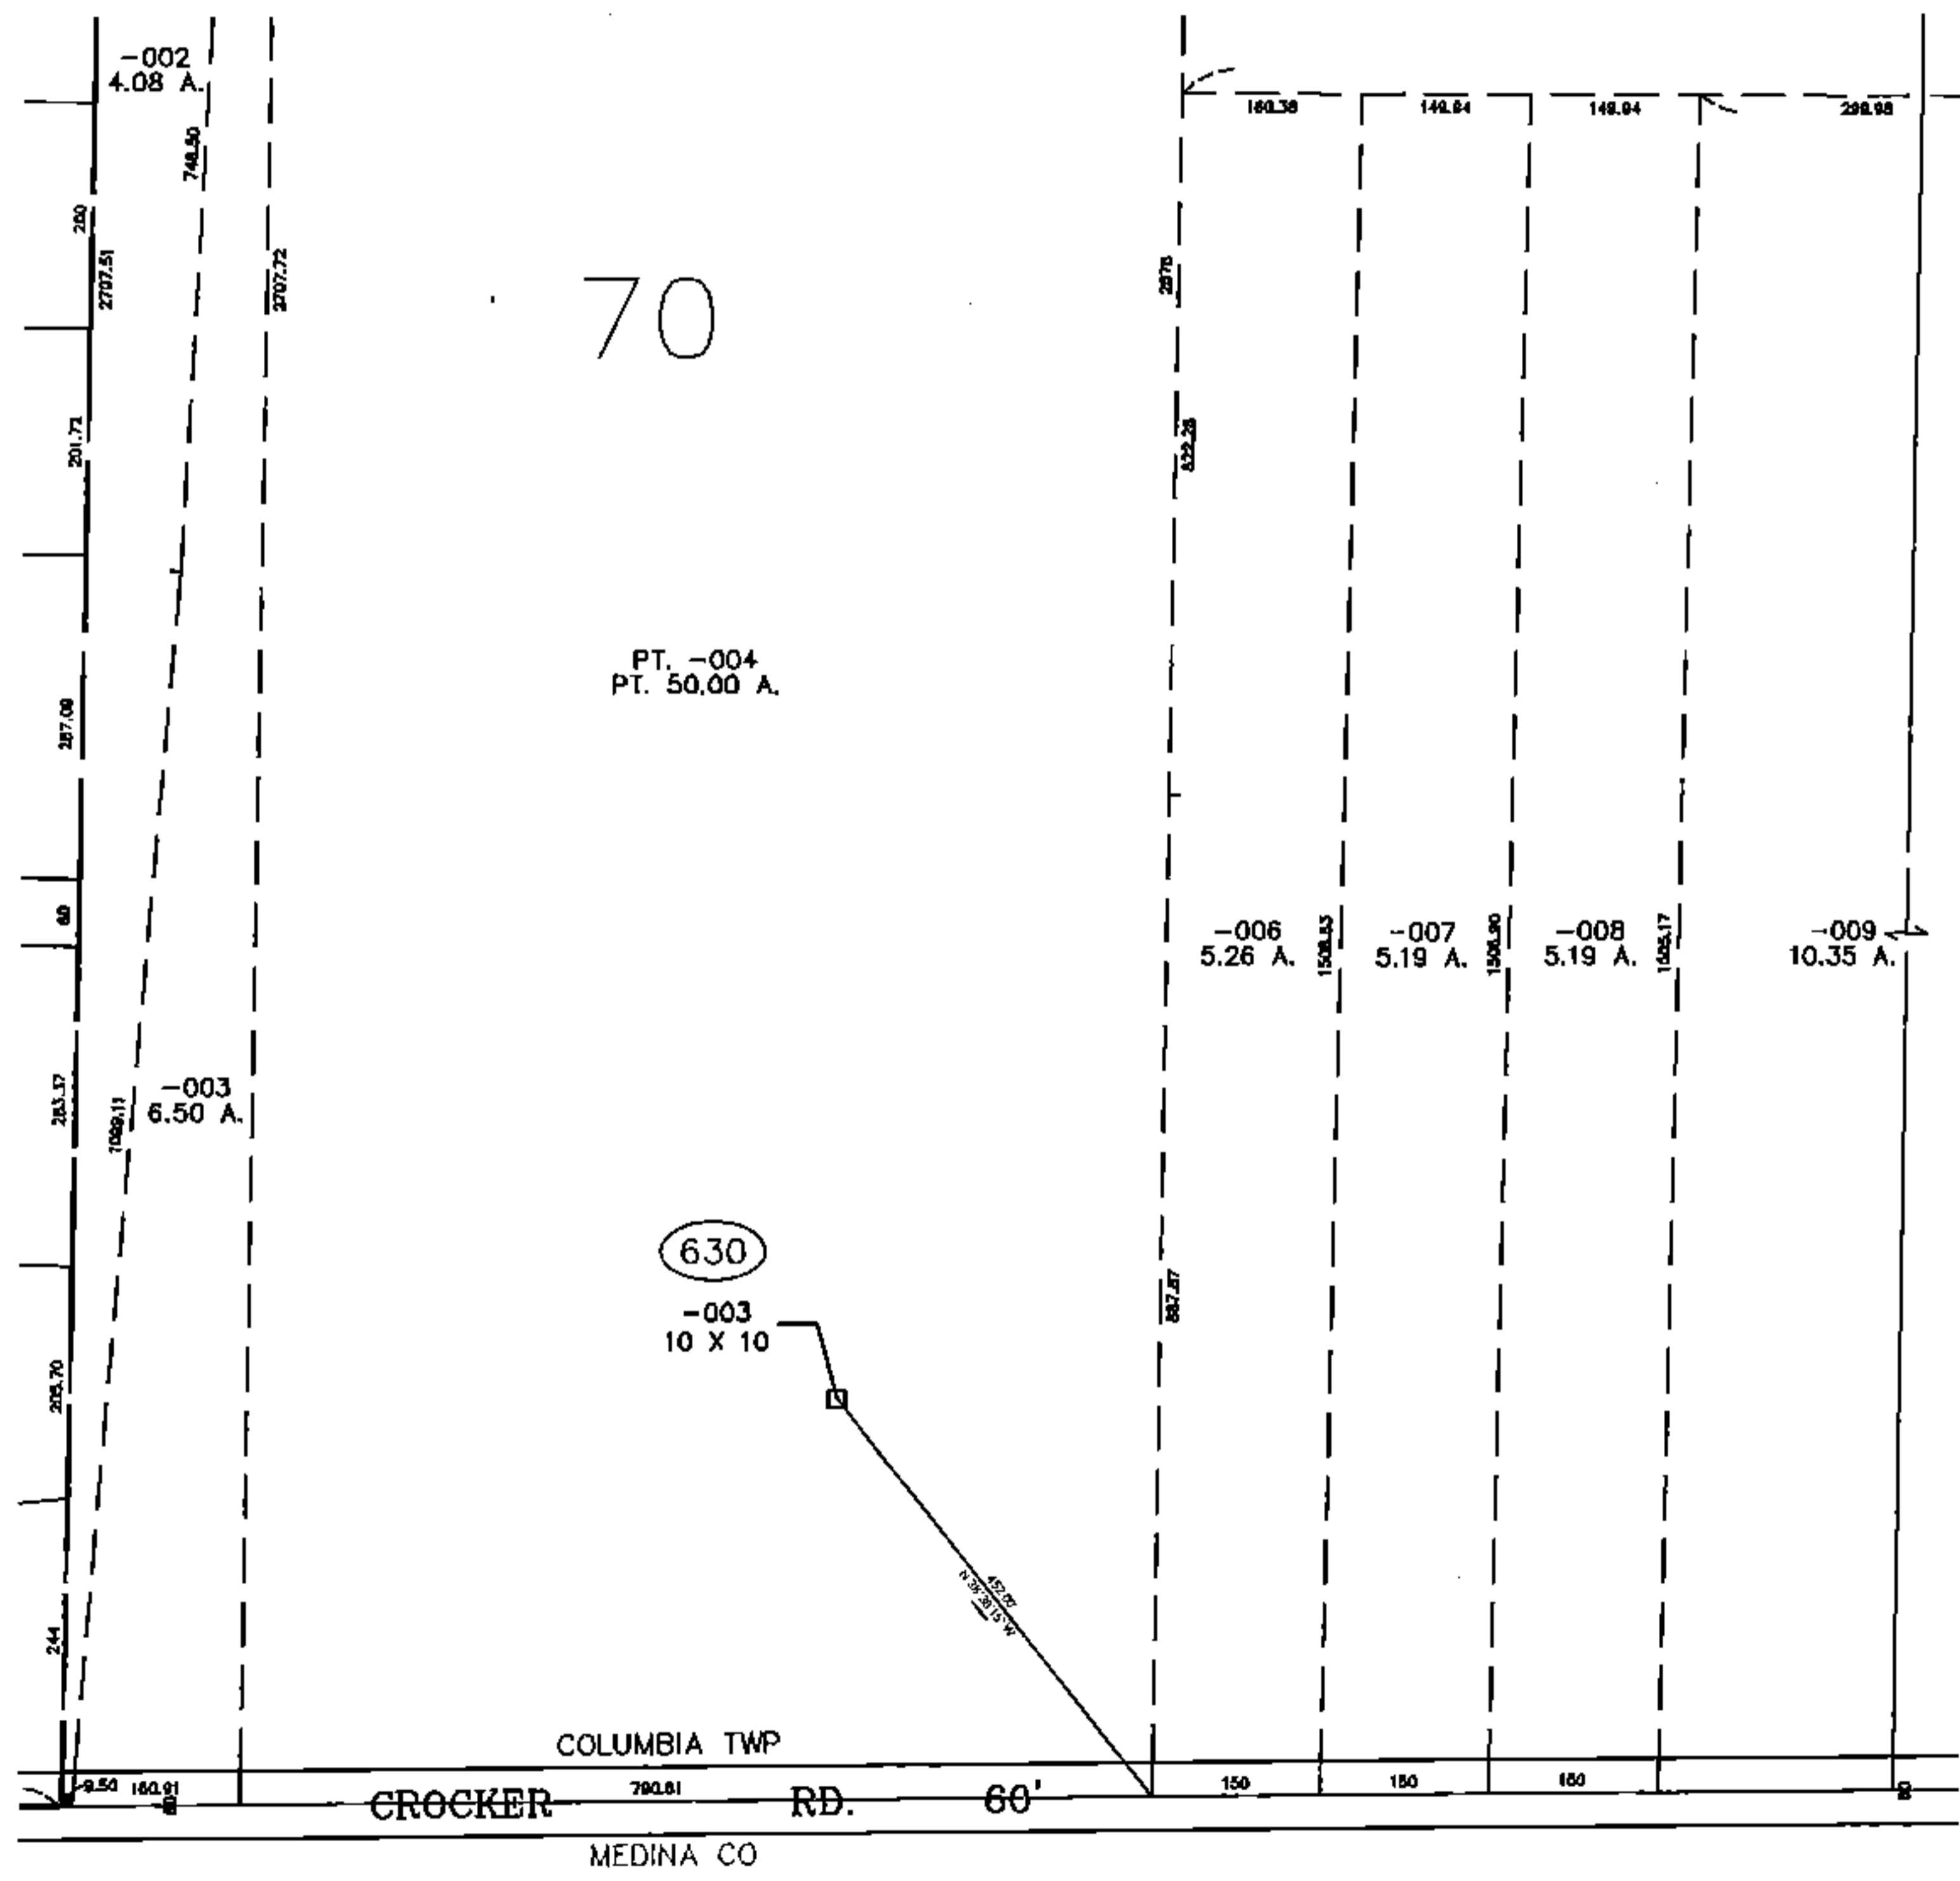

PARENT PARCEL: ADD TO DUPLICATE  
CHILD PARCEL: 12-00-070-630-003  
STARTING POINT: XXXXXX

14-02900-A

ADD TO DUPLICATE  
12-00-070-630-003  
10 X 10  
API# 34093211620

SPLITS/DEEDS PROCESSED  
LORAIN COUNTY TAX MAP DEPARTMENT  
226 MIDDLE AVE. ELYRIA, OHIO

SURVEYED BY: NA  
CLOSURE: NA  
MAP PAGE(S): 12-00-070-A  
APPROVED BY: TJS DATE: 3/10/14  
SCALE: 1" = 300 PRIOR INSTRUMENT: NA