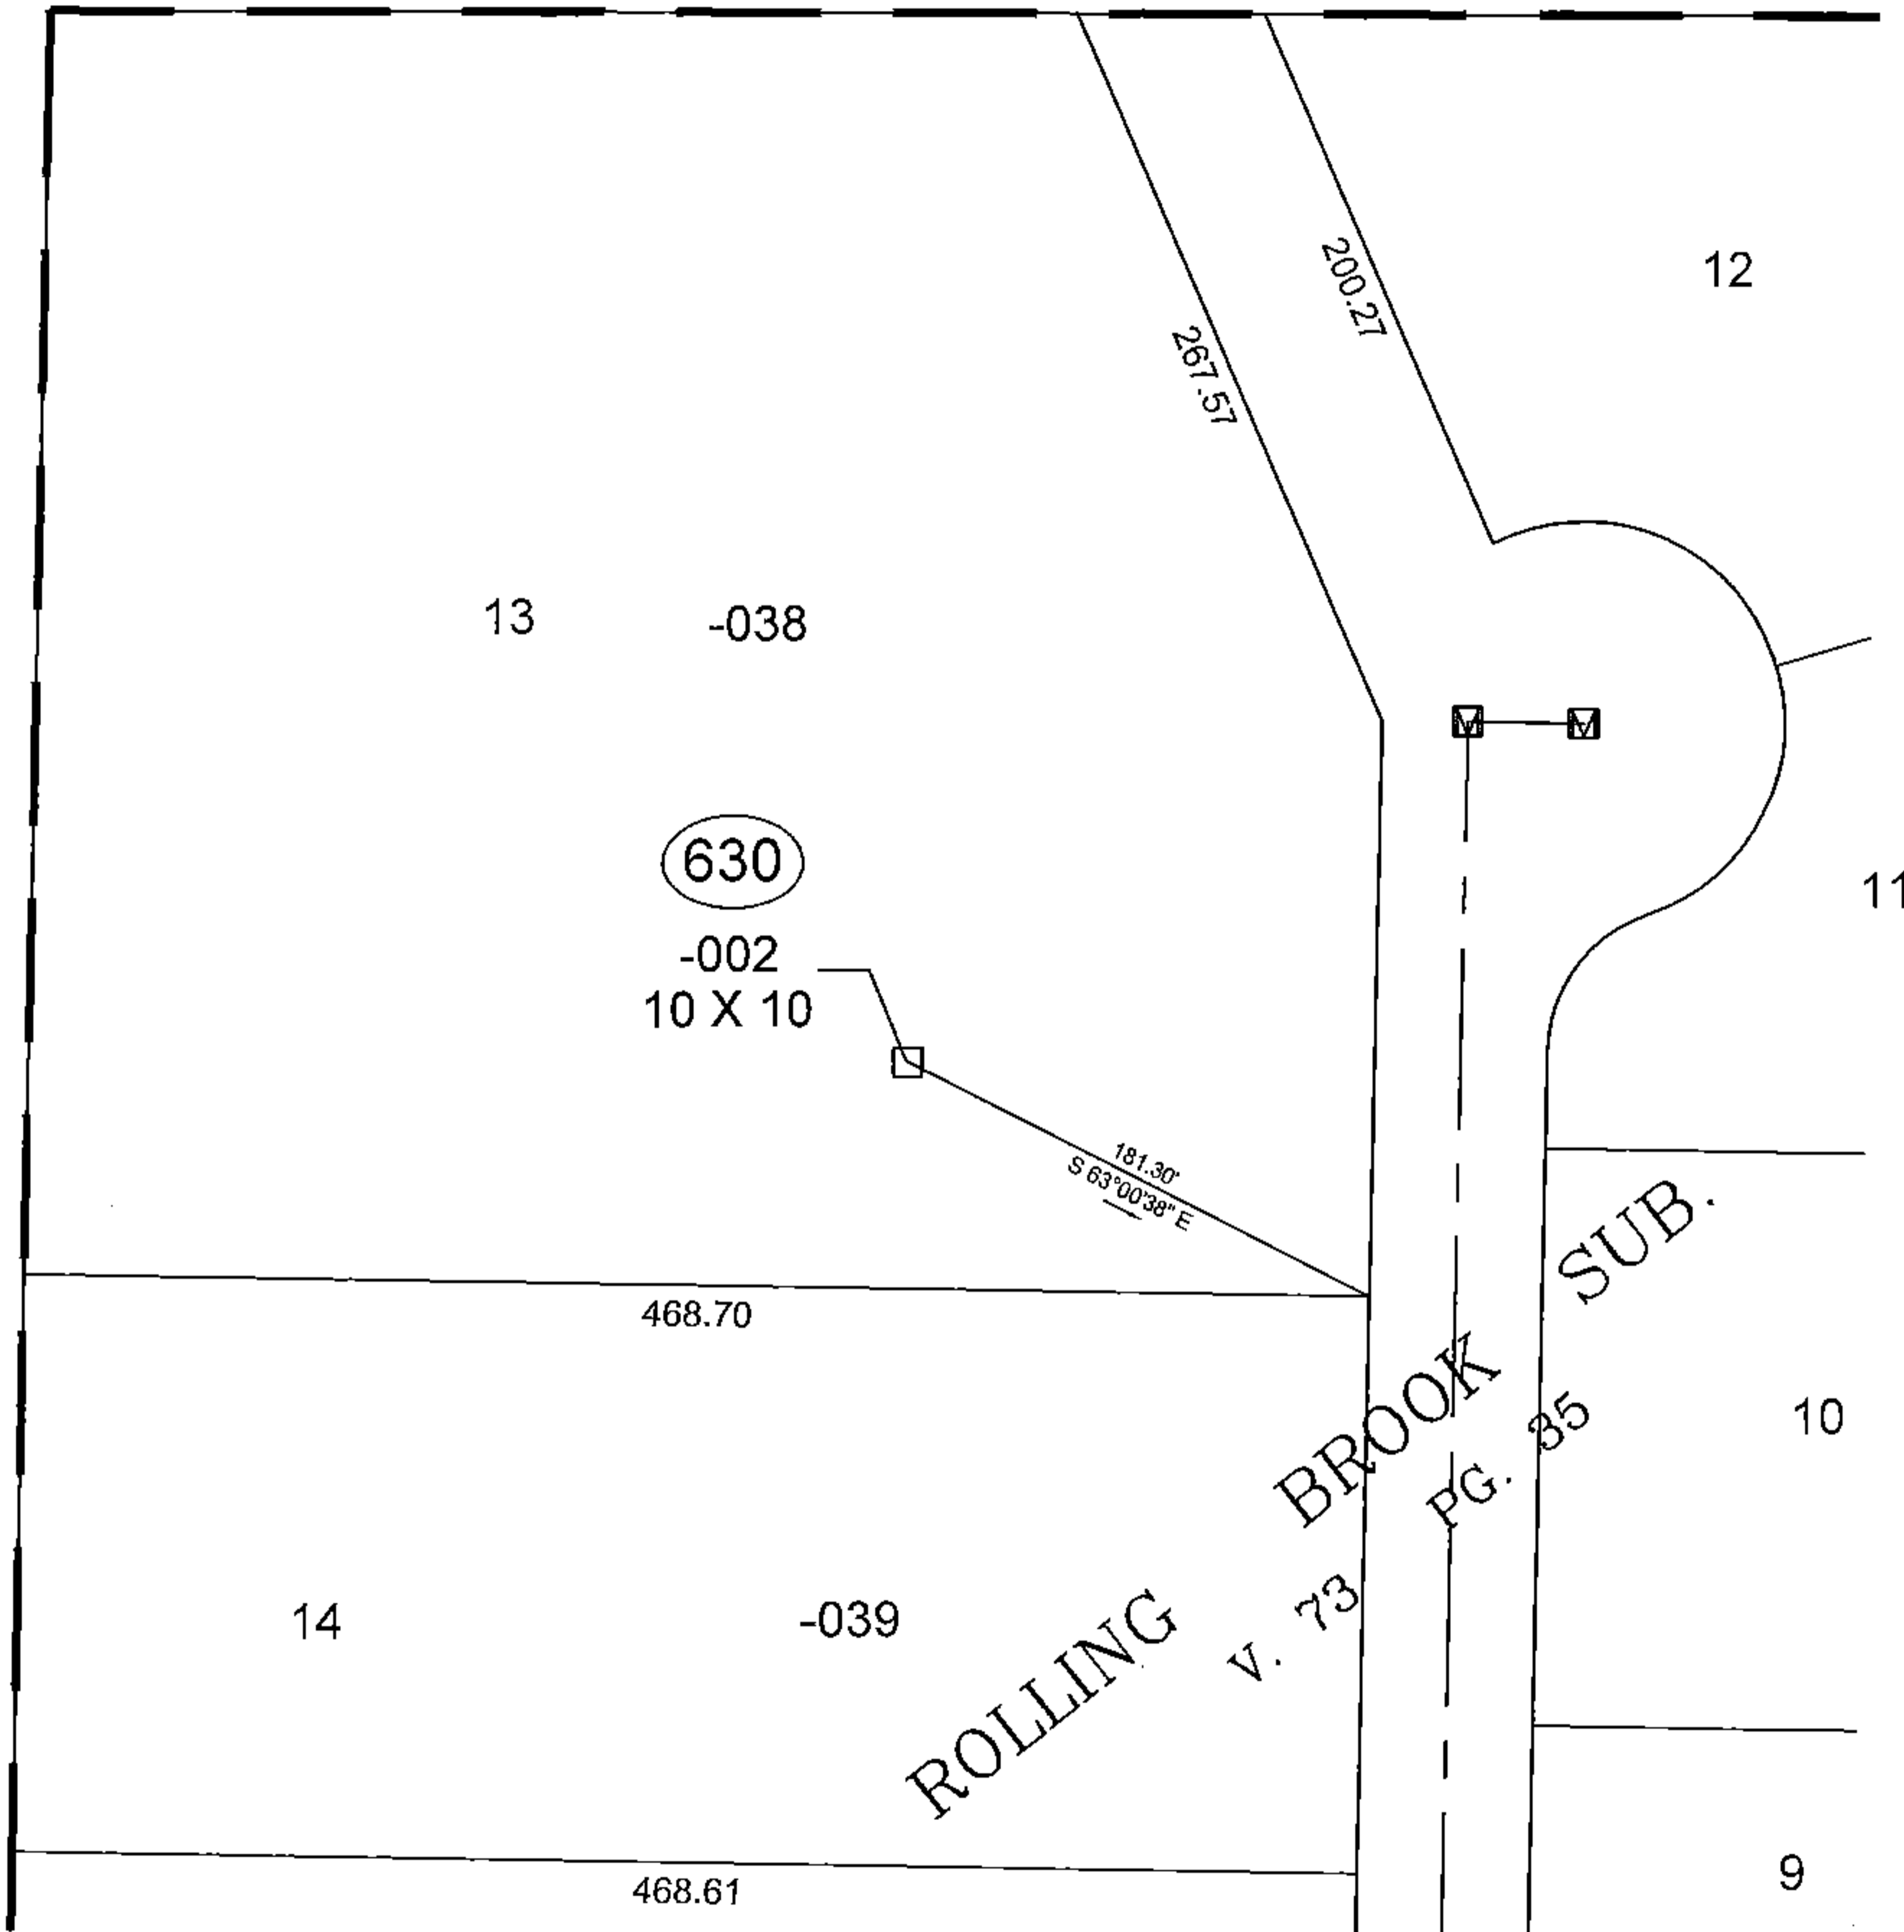

PARENT PARCEL: ADD TO DUPLICATE

CHILD PARCEL: 12-00-070-630-002

STARTING POINT: XXXXXX

14-02899-A

ADD TO DUPLICATE

12-00-070-630-002

10 X 10

API# 34093211640

SPLITS/DEEDS PROCESSED
 LORAIN COUNTY TAX MAP DEPARTMENT
 226 MIDDLE AVE. ELYRIA, OHIO

SURVEYED BY: NONE
 CLOSURE: NA
 MAP PAGE(S): 12-00-070-A
 APPROVED BY: TJS DATE: 3/7/14
 SCALE: 1" = 100 PRIOR INSTRUMENT: NA