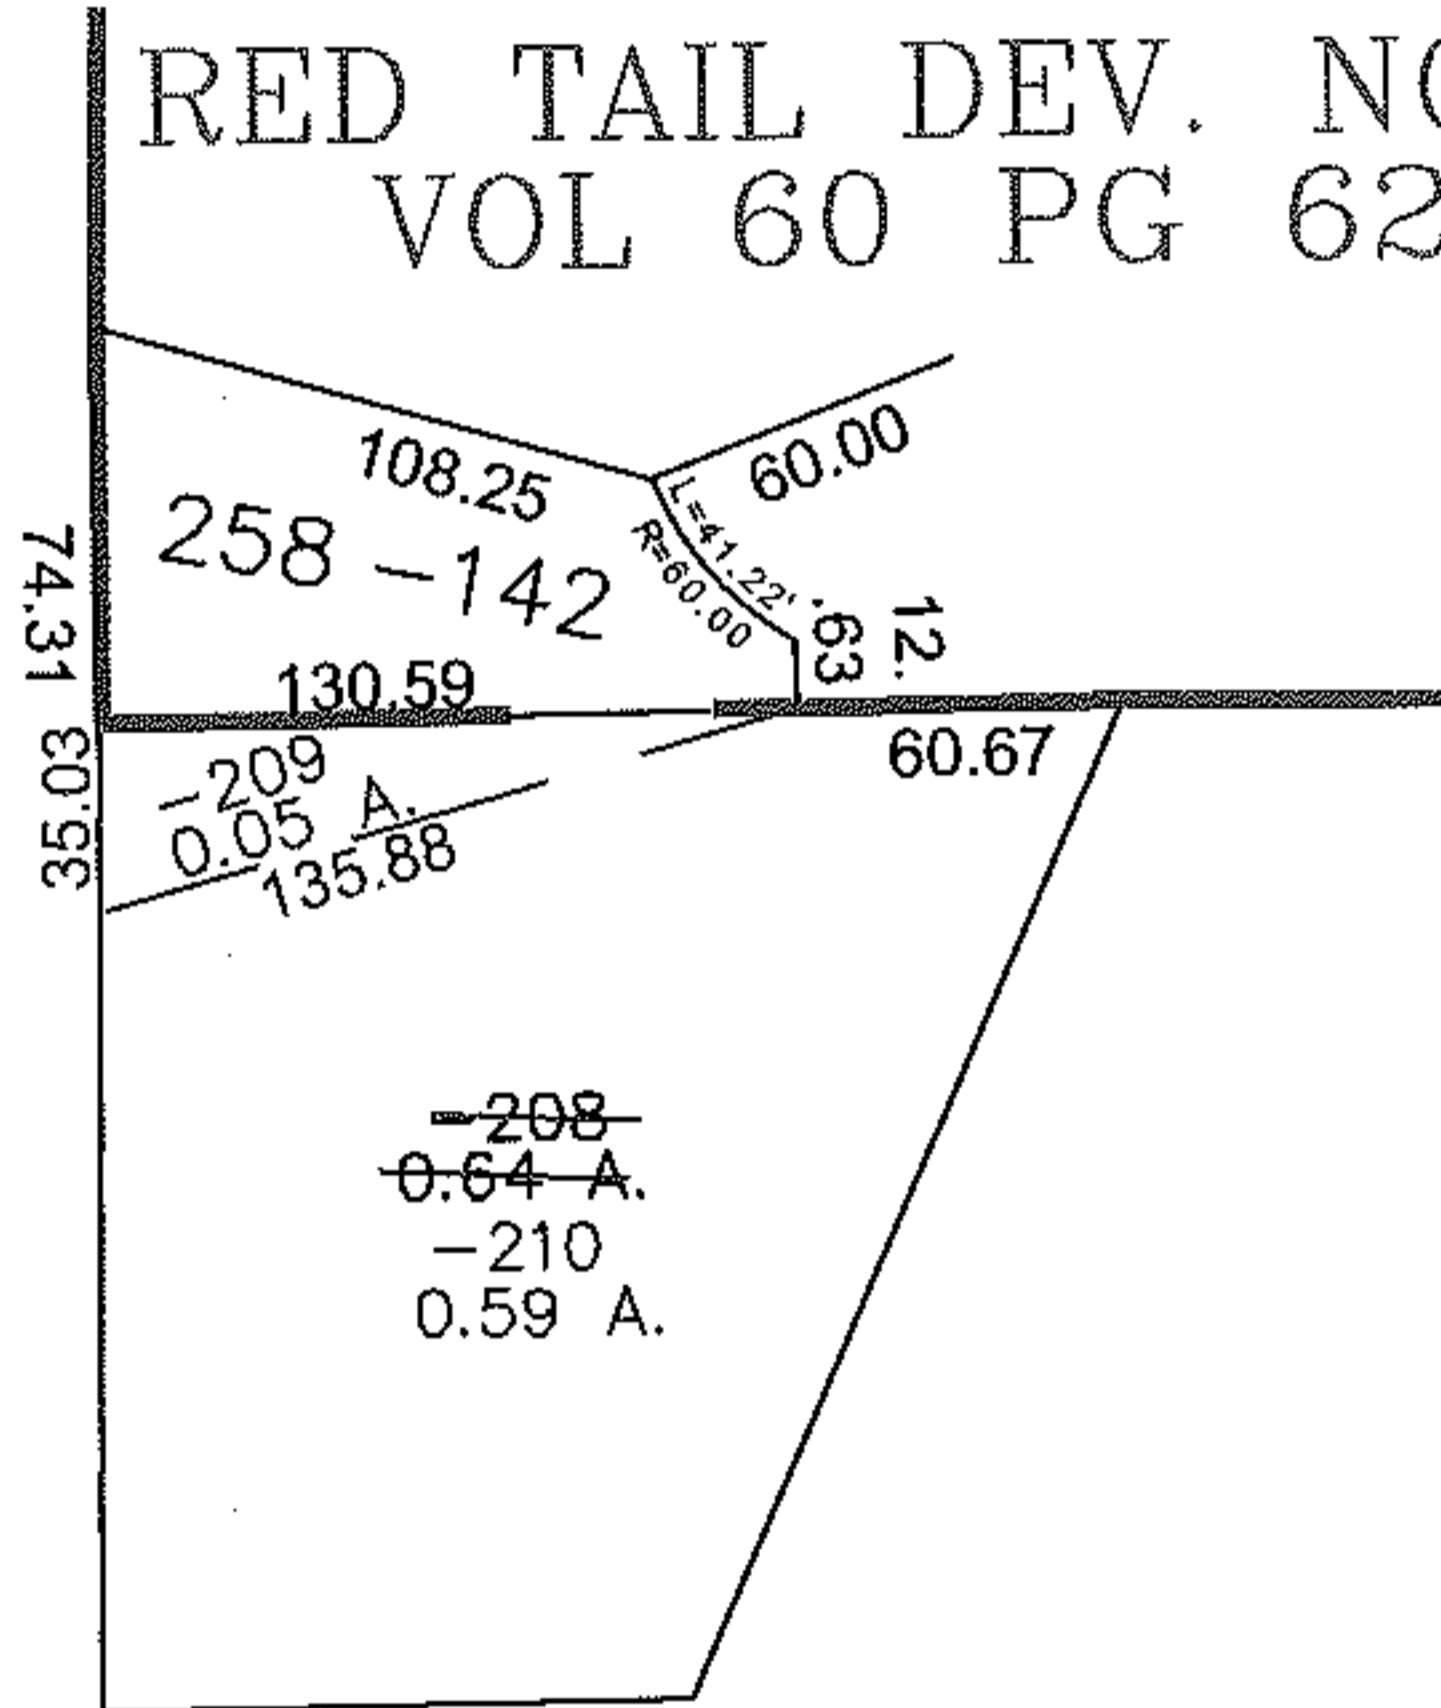

PARENT PARCEL: 04-00-024-116-208, -142

CHILD PARCEL: 04-00-024-116-209, -210

STARTING POINT: WESTERLY SIDE OF CROWN COLONY DR IN RED TAIL SUBD NO 4

11-02895

RED TAIL DEV. NO 4  
VOL 60 PG 62

SPLITS/DEEDS PROCESSED

LORAIN COUNTY TAX MAP DEPARTMENT  
226 MIDDLE AVE. ELYRIA, OHIO

SURVEYED BY: MICHAEL SPELLACY

CLOSURE: 0.00 : 10,000

MAP PAGE(S): 04-00-024-G

APPROVED BY: JAH DATE: 2/14/2011

SCALE: 1" = 100 PRIOR INSTRUMENT: 20040036824