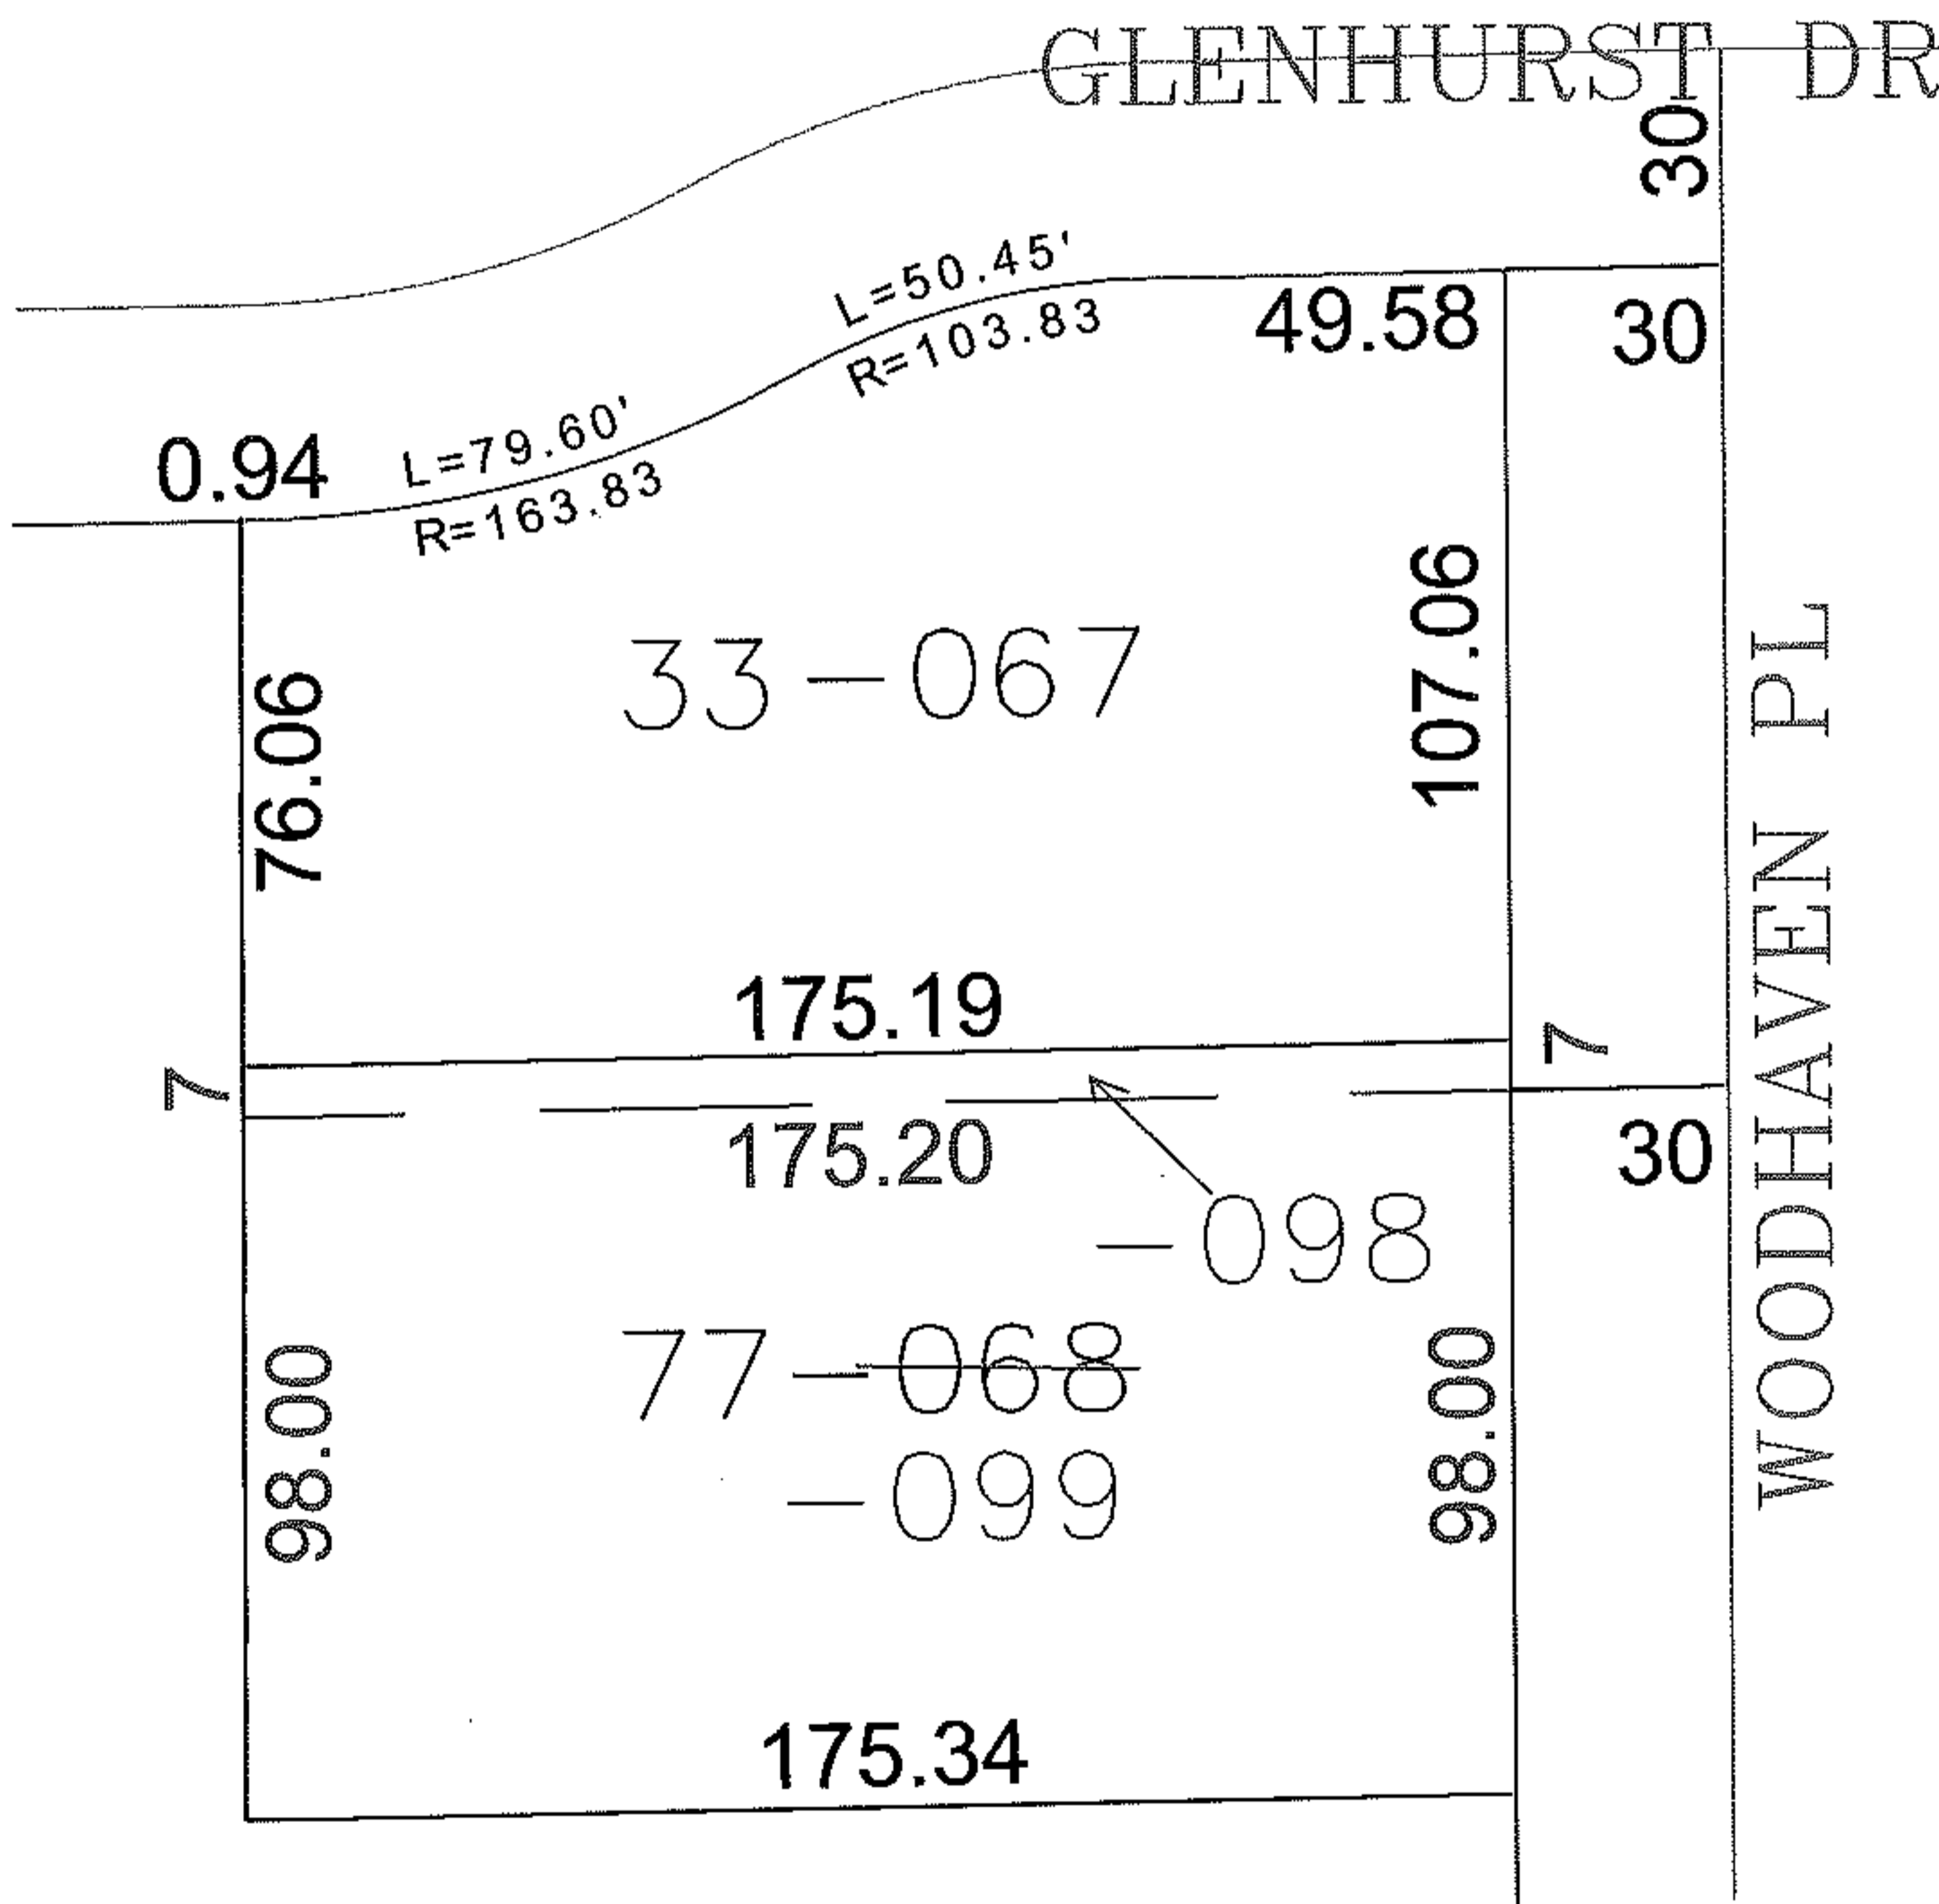

RASTER

PARENT PARCEL: 09-00-084-105-068, -067

CHILD PARCEL: 09-00-084-105-098, -099

STARTING POINT: CENTERLINE OF GLENHURST DR & WOODHAVEN PL

11-02893

**SPLITS/DEEDS PROCESSED**

LORAIN COUNTY TAX MAP DEPARTMENT  
226 MIDDLE AVE. ELYRIA, OHIO

SURVEYED BY: THOMAS SIMON

CLOSURE: 0.00 : 10,000

MAP PAGE(S): 09-00-084-A

APPROVED BY: JAH DATE: 1-11-2011

SCALE: 1"= 50' PRIOR INST.: 20040009026