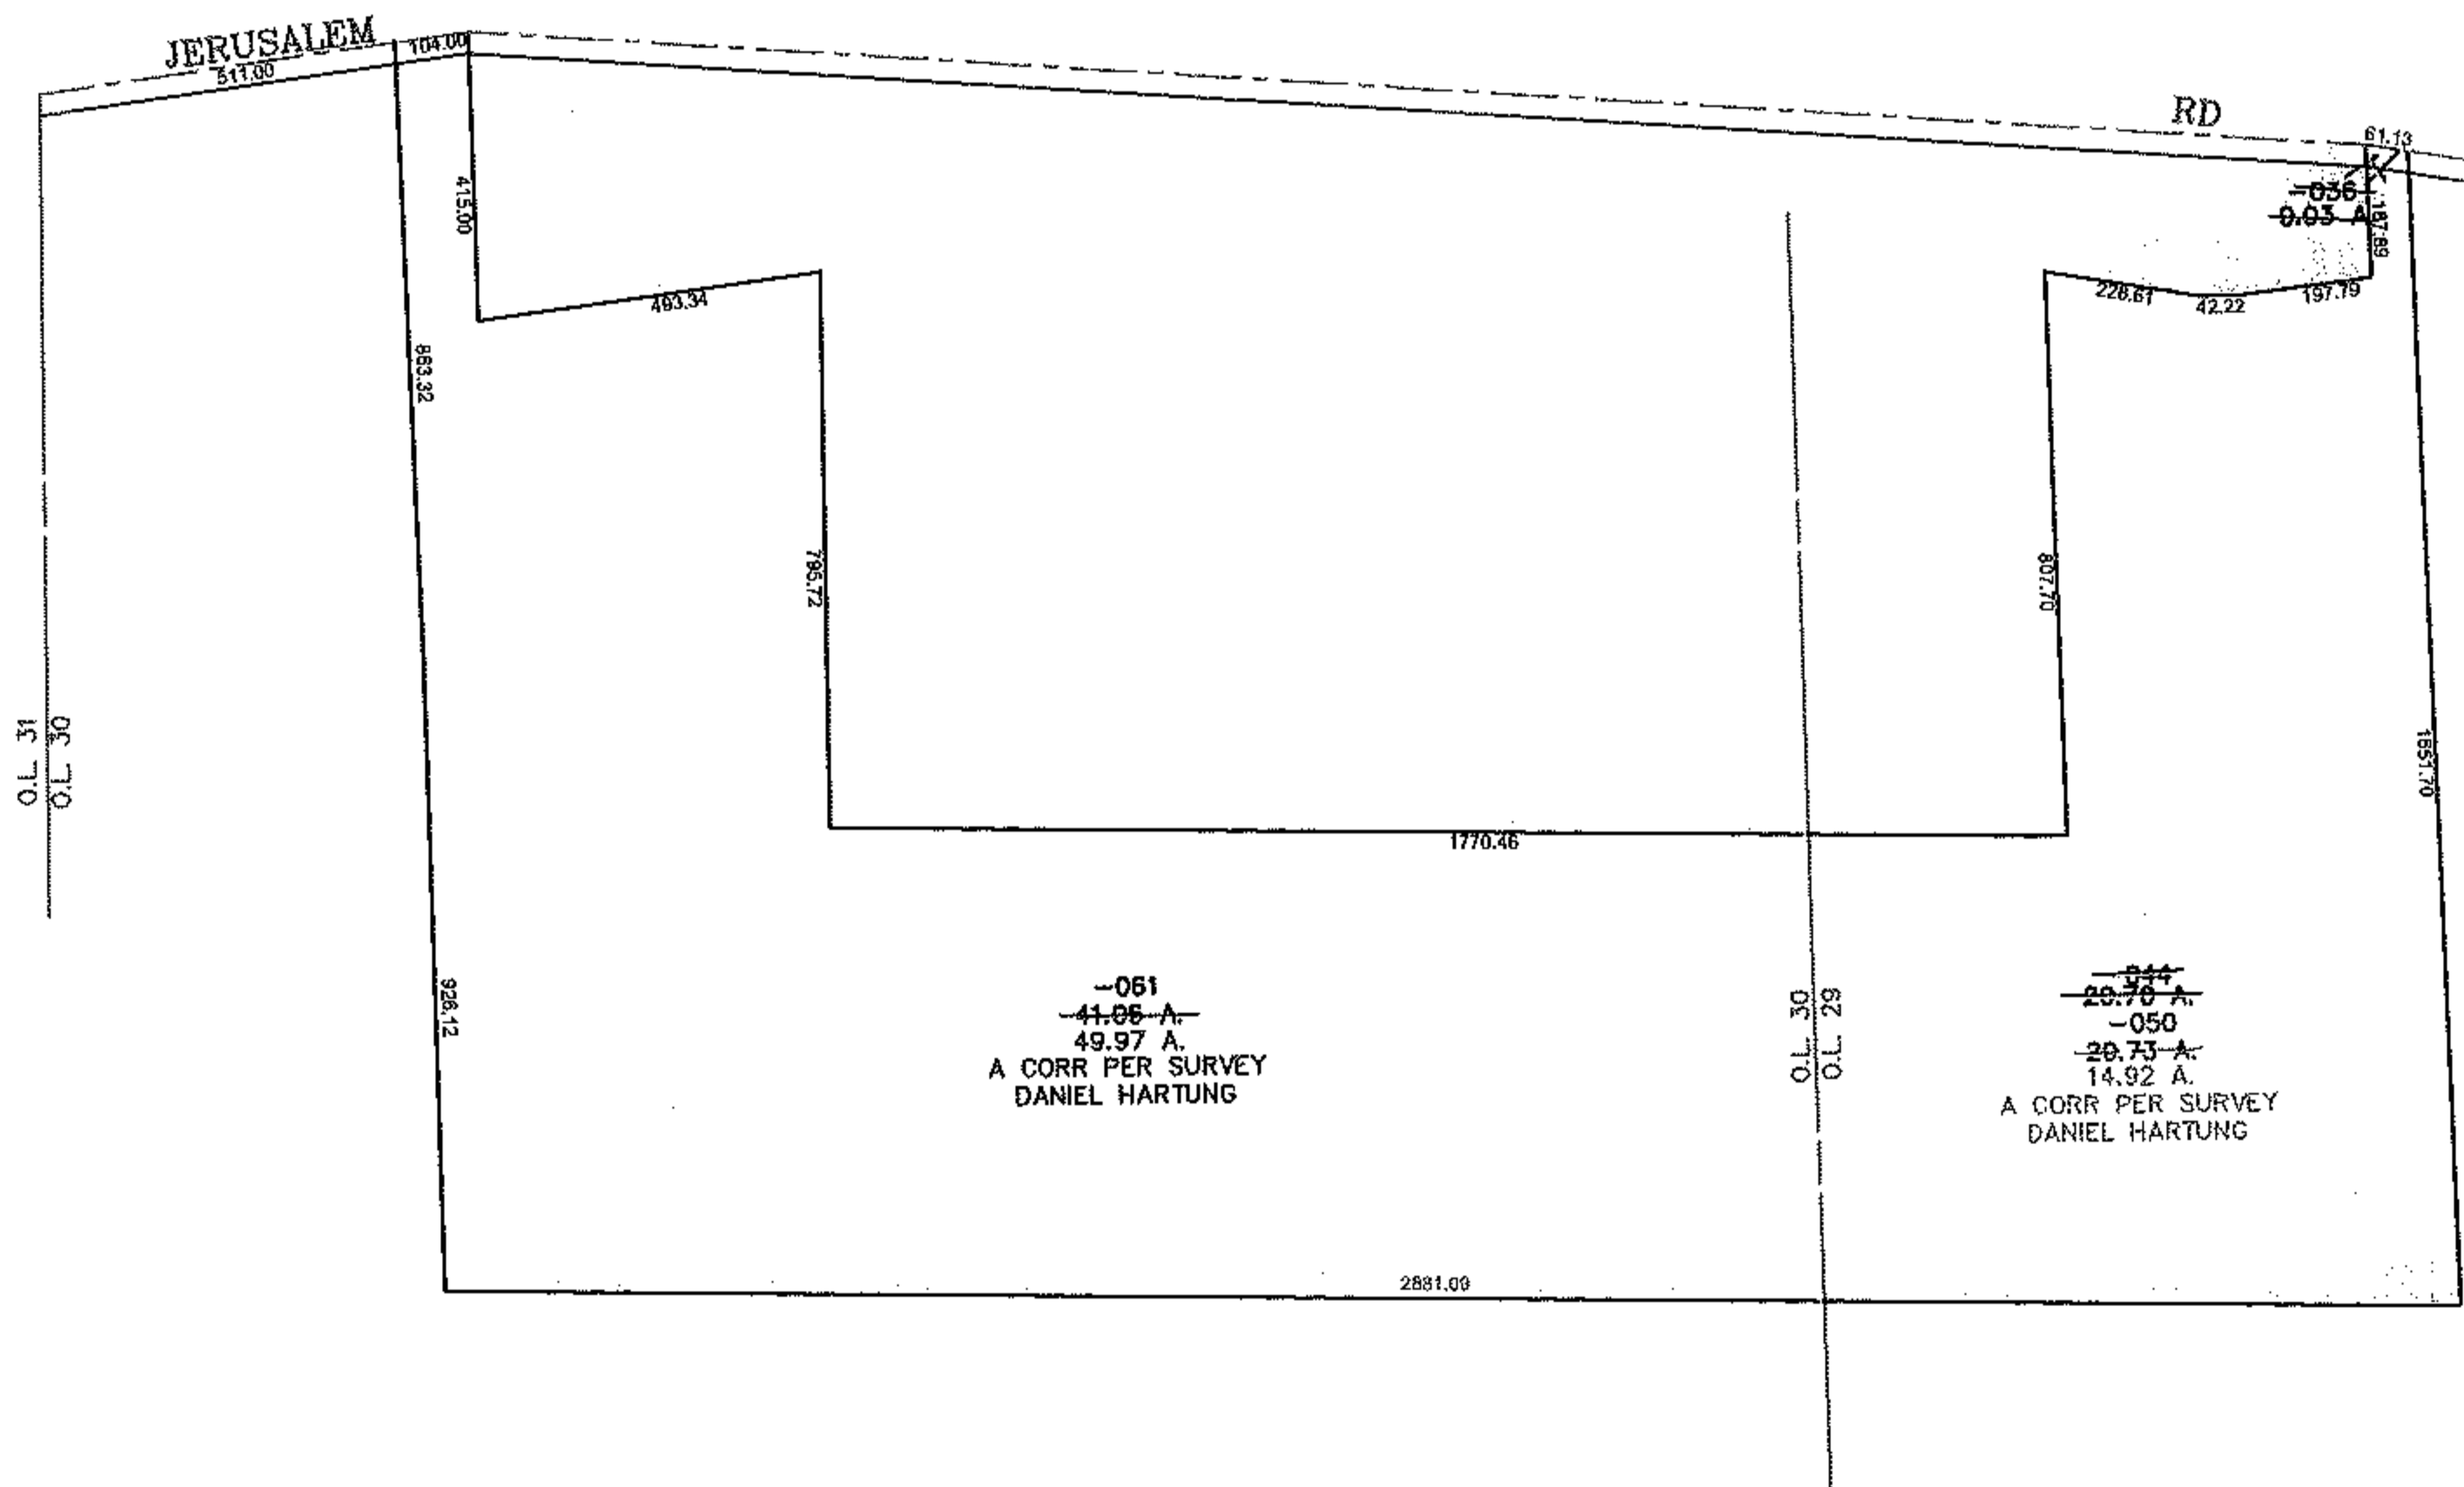

PARENT PARCEL: 01-00-030-000-061, 01-00-029-000-036, -044

CHILD PARCEL: 01-00-030-000-061, 01-00-029-000-050

STARTING POINT: CENERTLINE OF JERUSALEM RD & O.L. 30

10-02884

**SPLITS/DEEDS PROCESSED**

LORAIN COUNTY TAX MAP DEPARTMENT  
226 MIDDLE AVE. ELYRIA, OHIO

SURVEYED BY: DANIEL HARTUNG

CLOSURE: 0.00 : 10,000

MAP PAGE(S): 01-00-030-A,B

APPROVED BY: JAH DATE: 12-20-2010

SCALE: 1" = 500 PRIOR INSTRUMENT: 20080278517