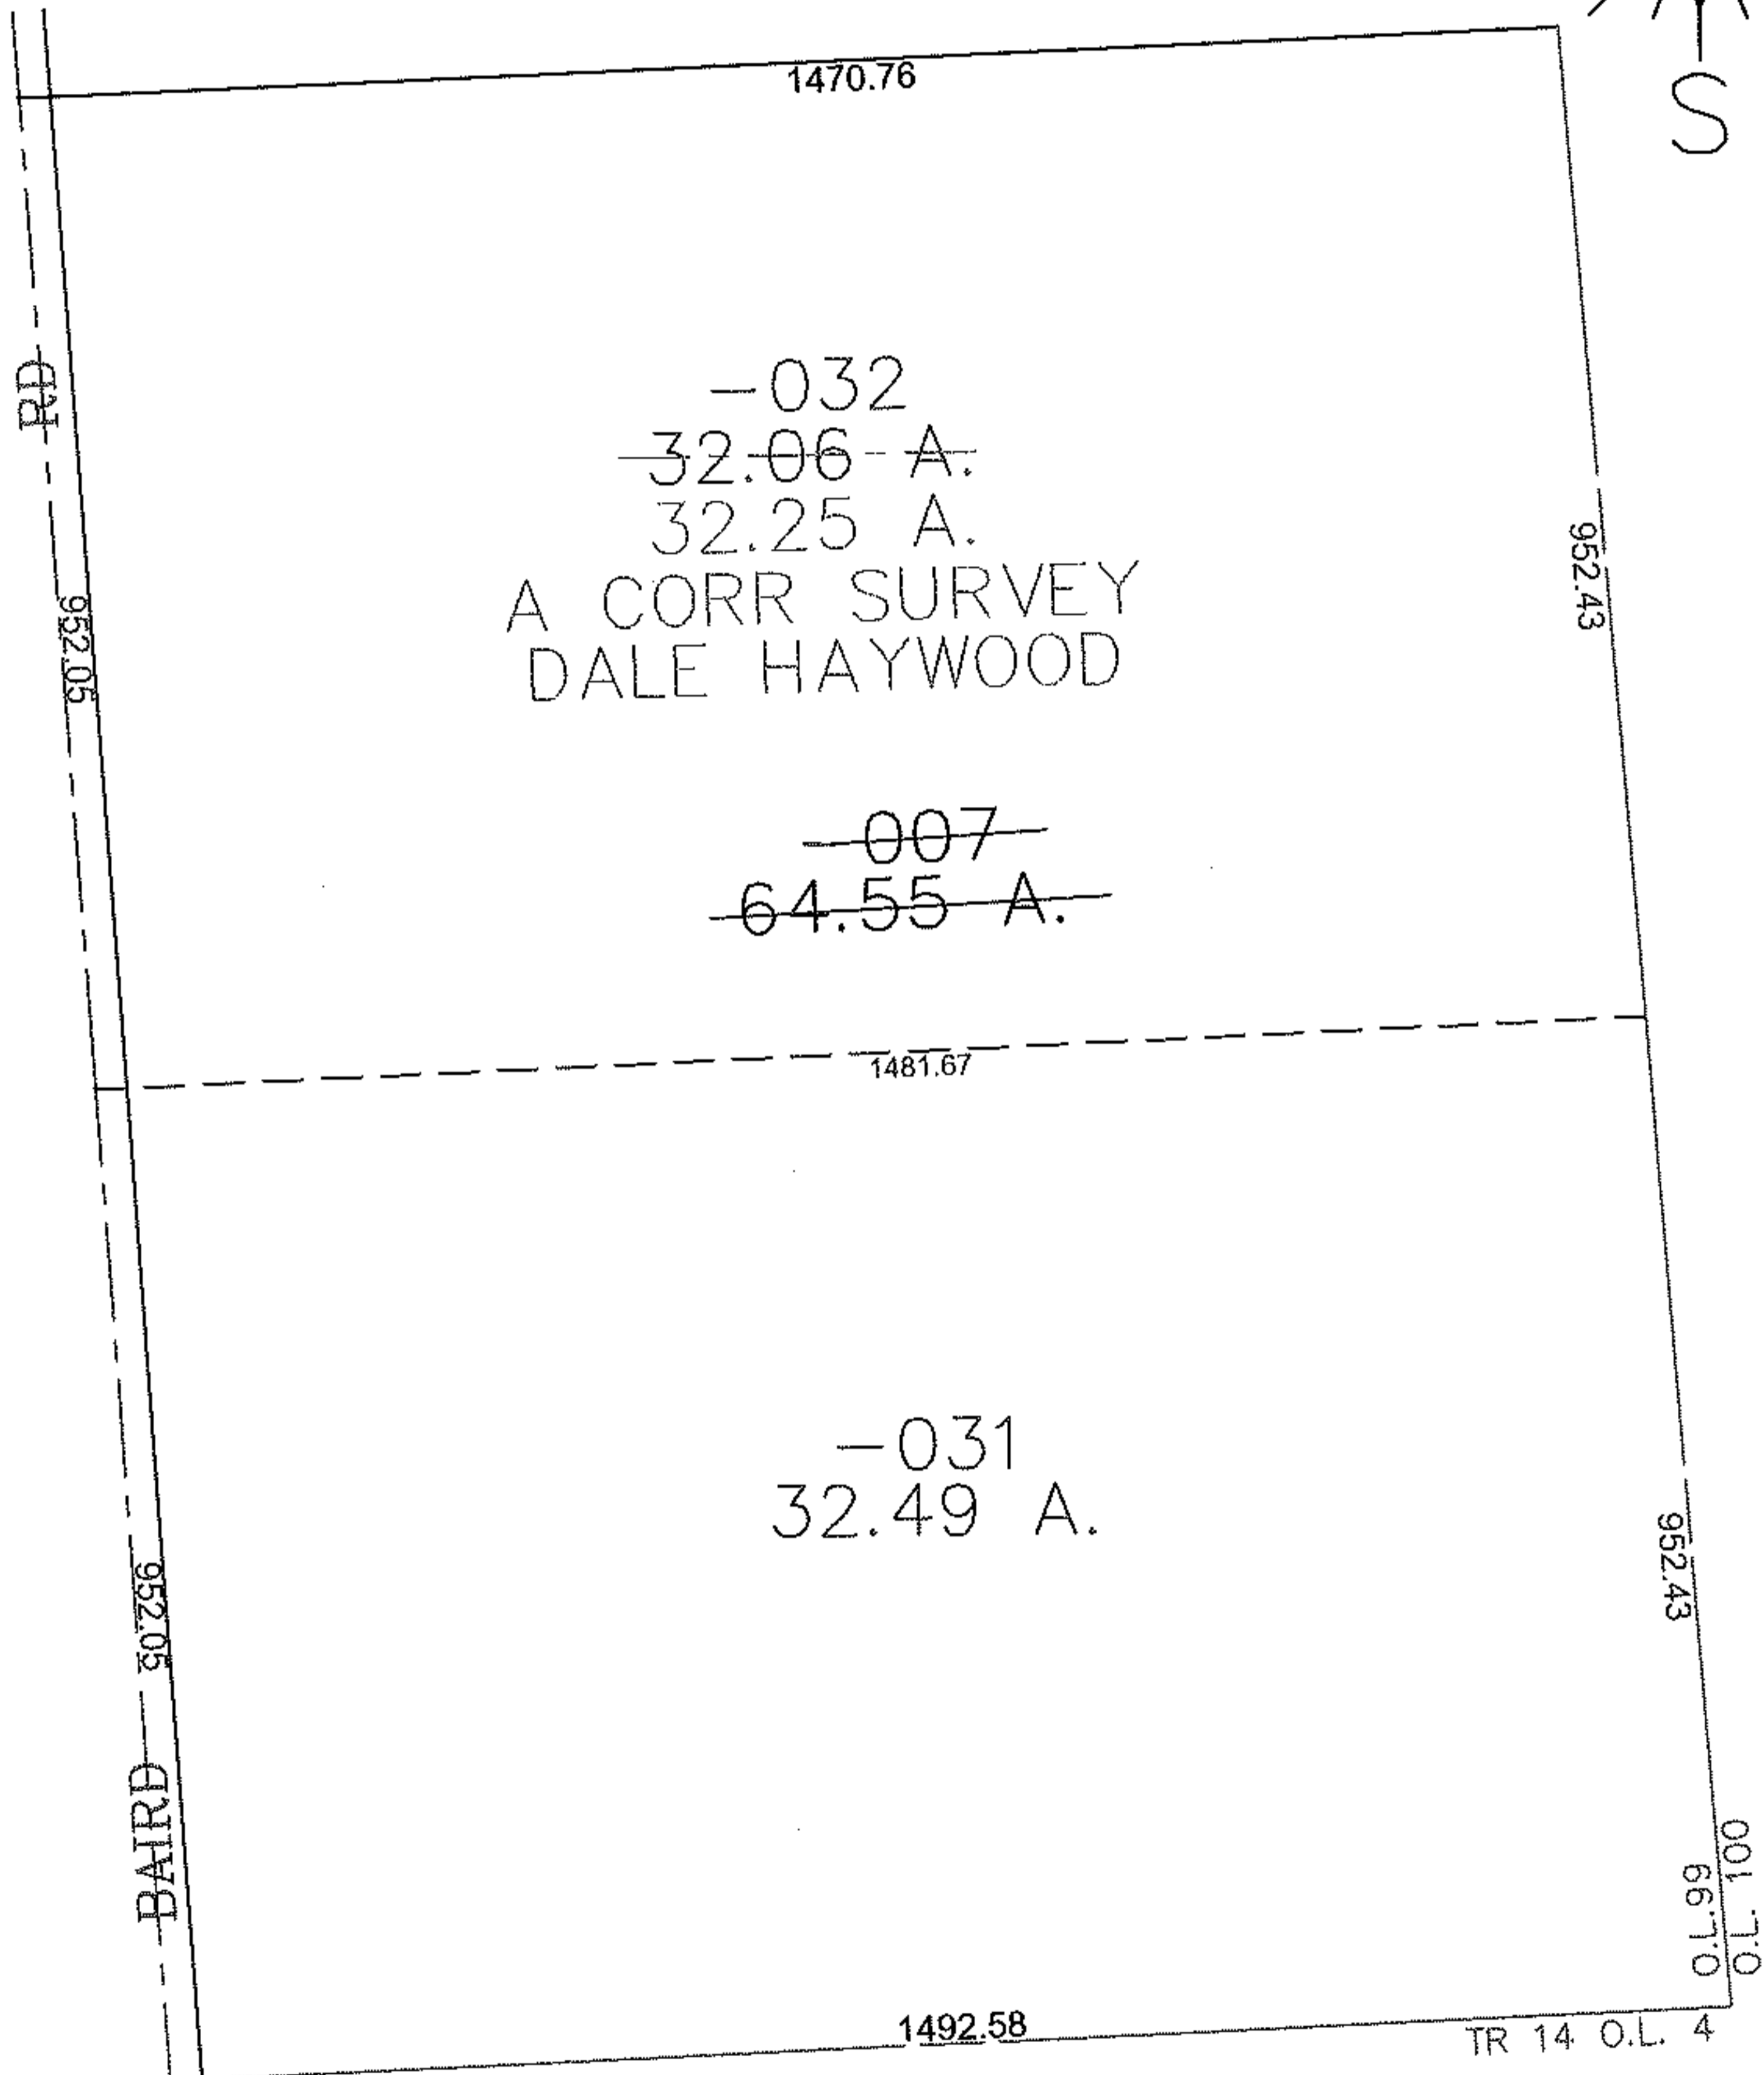

PARENT PARCEL: 08-00-099-000-007

CHILD PARCEL: 08-00-099-000-031, -032

STARTING POINT: CENTERLINE OF BAIRD RD & O.L. 99

10-02881

SPLITS/DEEDS PROCESSED
 LORAIN COUNTY TAX MAP DEPARTMENT
 226 MIDDLE AVE. ELYRIA, OHIO

SURVEYED BY: DALE HAYWOOD
 CLOSURE: 0.01 : 10.000
 MAP PAGE(S): 8-B
 APPROVED BY: JAH DATE: 12-6-2010
 SCALE: 1" = 300 PRIOR INSTRUMENT: DV 946/451