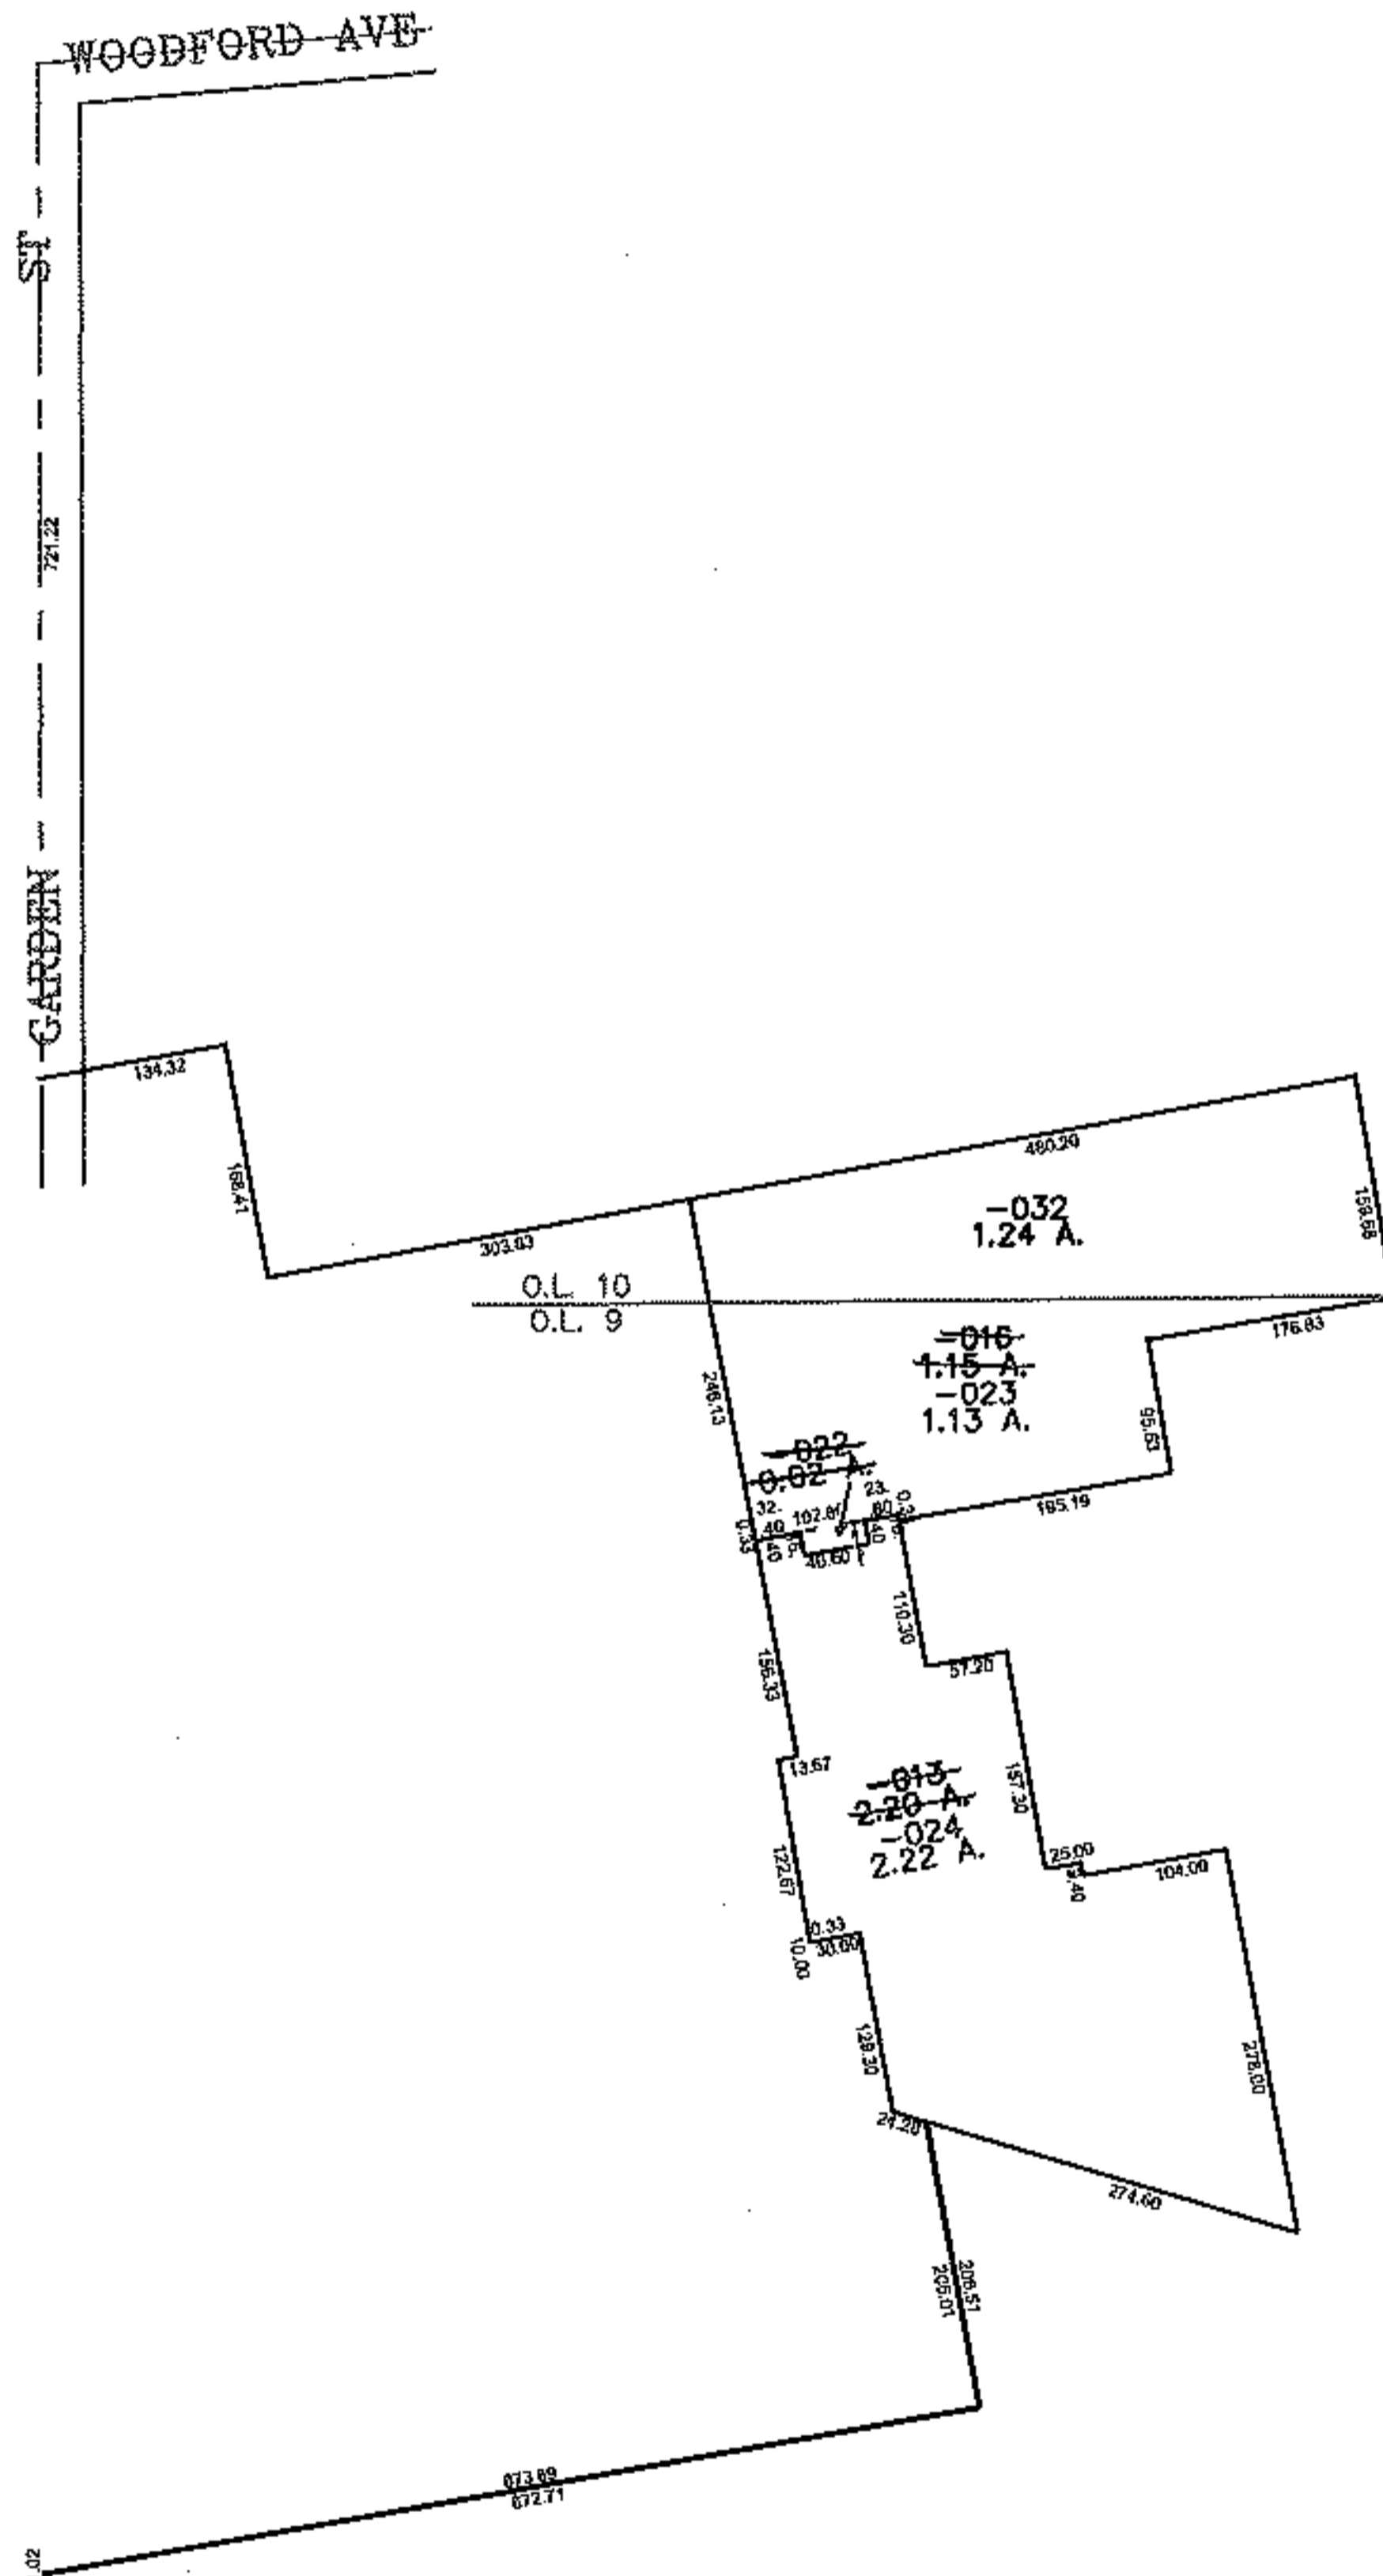

PARENT PARCEL: 06-24-009-102-016, -013

CHILD PARCEL: 06-24-009-102-022 THRU -024

STARTING POINT: CENTERLINE OF WOODFORD AVE & GARDEN ST

10-02870

SPLITS/DEEDS PROCESSED
LORAIN COUNTY TAX MAP DEPARTMENT
226 MIDDLE AVE. ELYRIA, OHIO

SURVEYED BY: TREVOR BIXLER
CLOSURE: 0.00 : 10.000
MAP PAGE(S): 6-134
APPROVED BY: JAH DATE: 11-1-2010
SCALE: 1" = 300 PRIOR INSTRUMENT: 20070190279