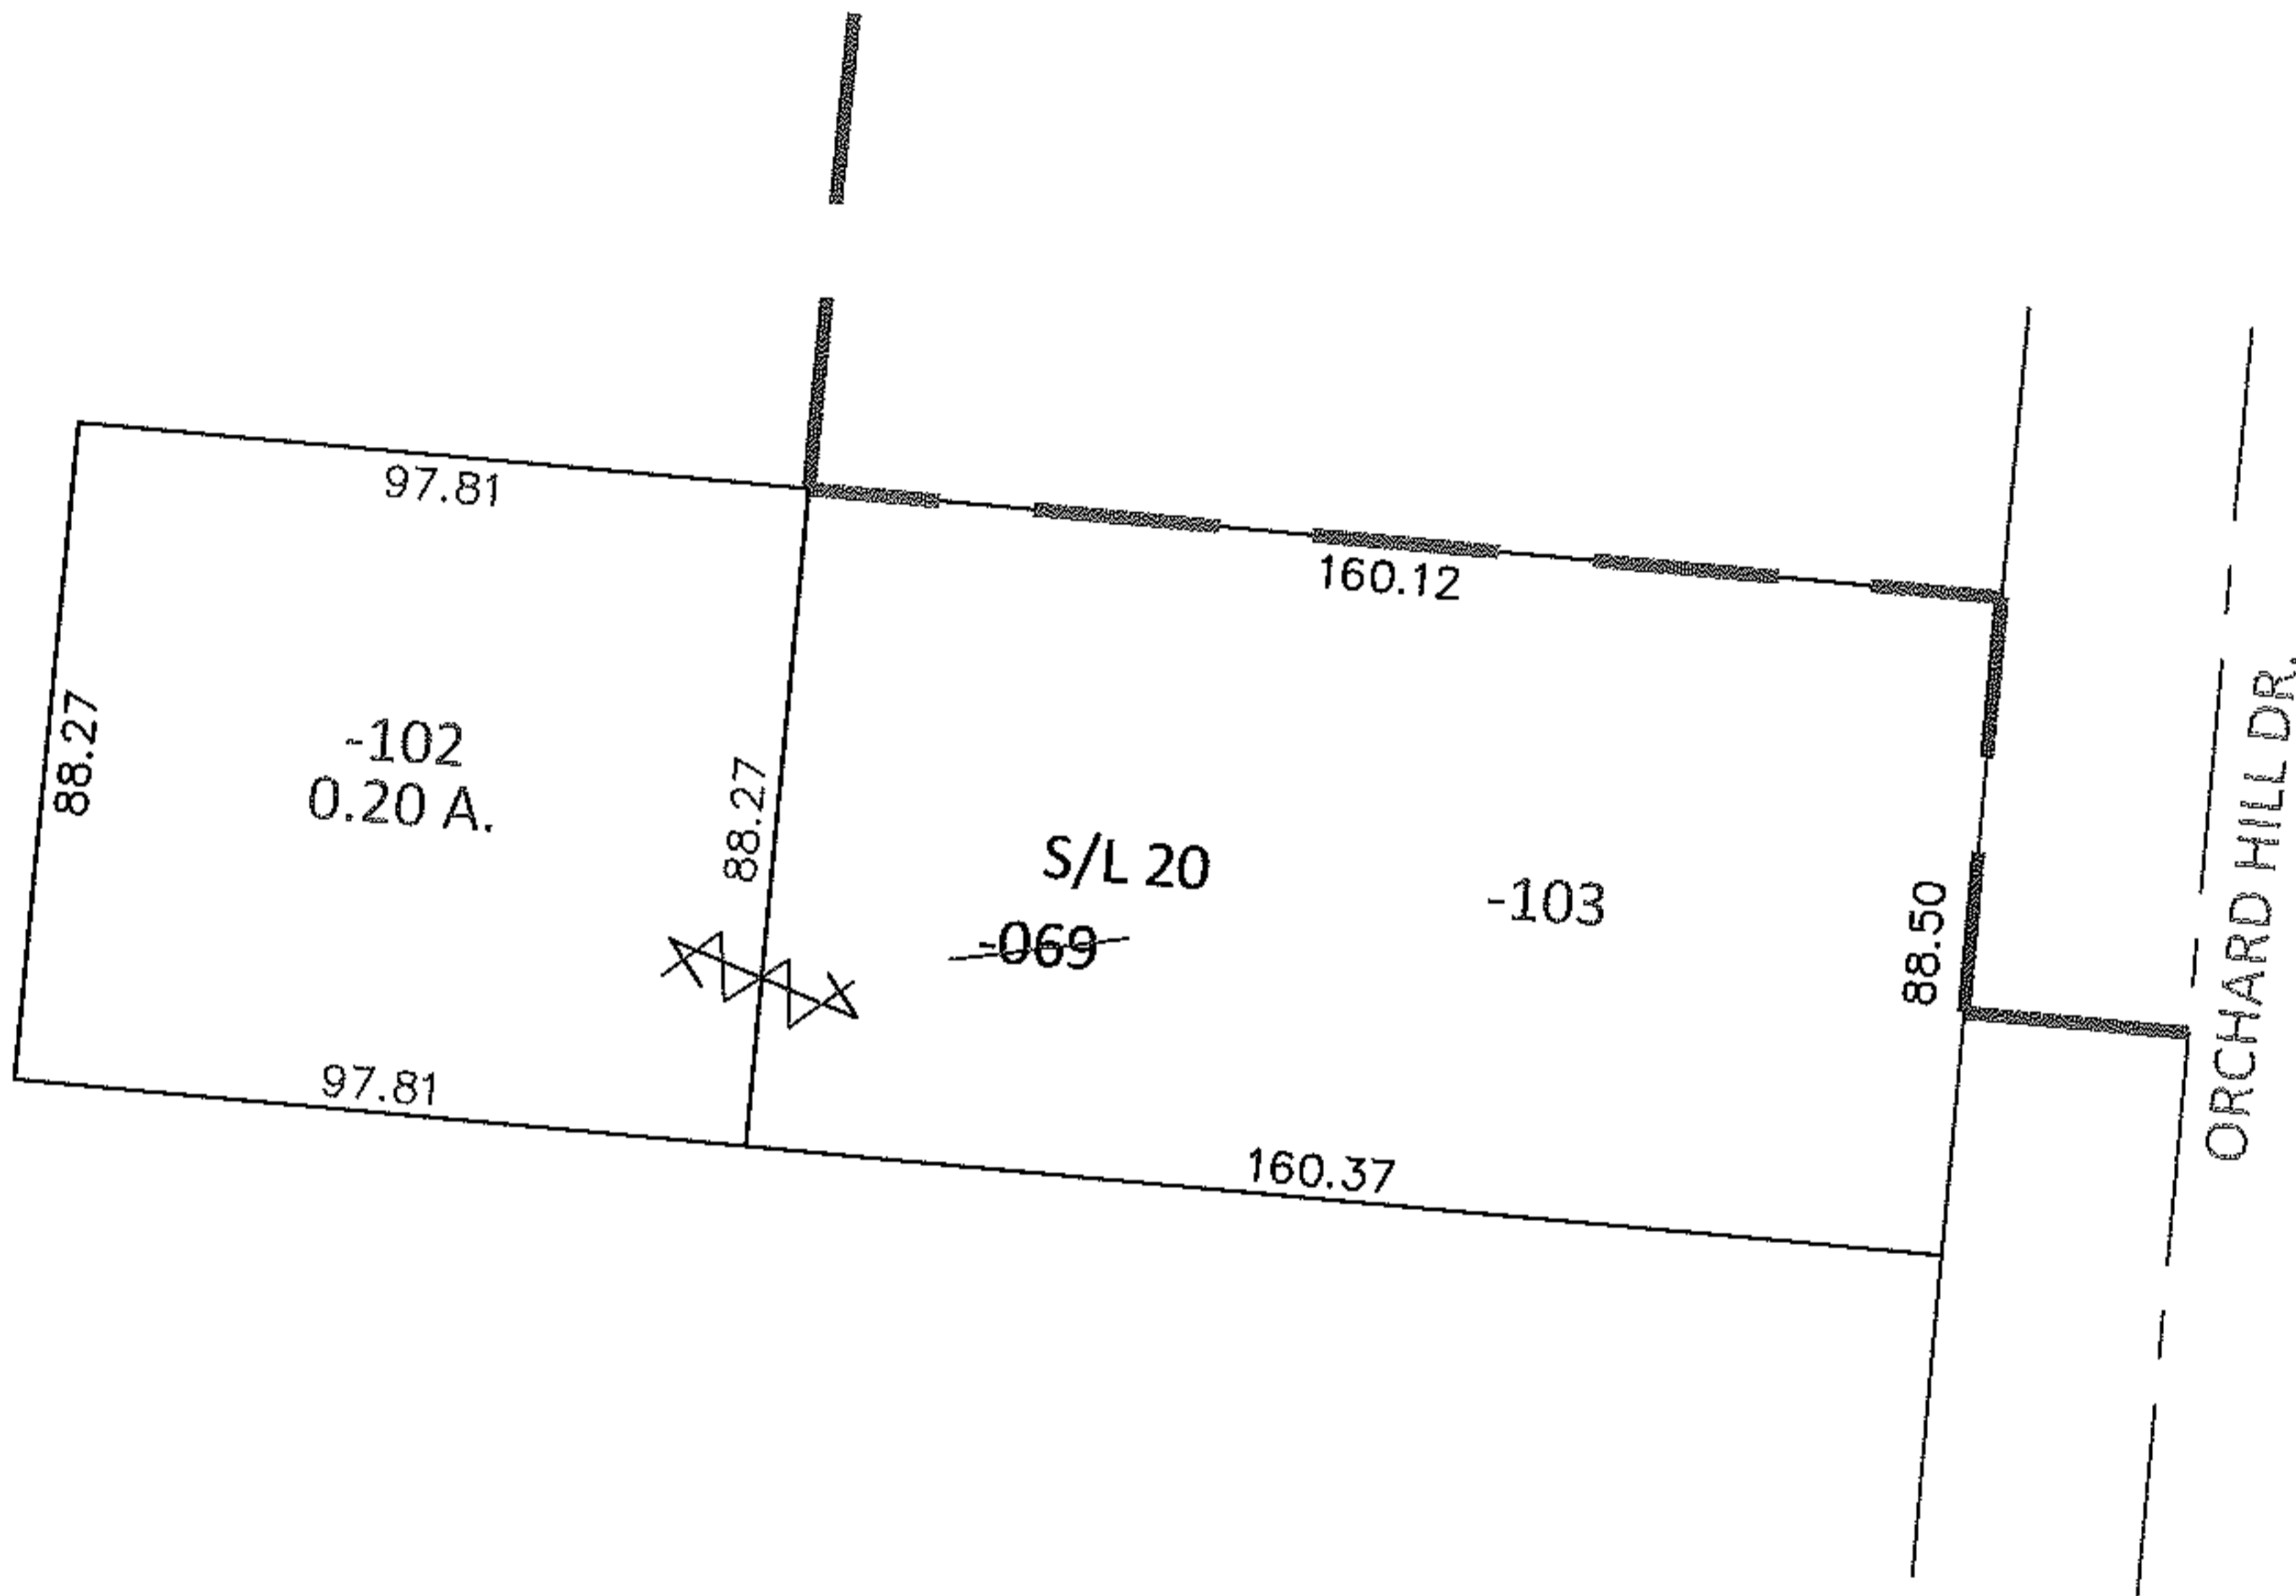

PARENT PARCEL: 05-00-038-106-069

CHILD PARCEL: 05-00-038-106-102, -103

STARTING POINT: SOUTHWEST CORNER OF S/L 18 IN RICE ALLOT. (VOL.20 PG.34)

13-02860-X

UNCOMBINATION

~~05-00-038-106-069~~

~~88.50 X 258~~

05-00-038-106-102  
0.20 A.

05-00-038-106-103  
88.50 X 160.37

SPLITS/DEEDS PROCESSED

LORAIN COUNTY TAX MAP DEPARTMENT  
226 MIDDLE AVE. ELYRIA, OHIO

SURVEYED BY: N/A

CLOSURE: .00:10,000

MAP PAGE(S): 5-00-038-A

APPROVED BY: RRM DATE: 12-16-13

SCALE: 1" = 50' PRIOR INST.: 20090307308