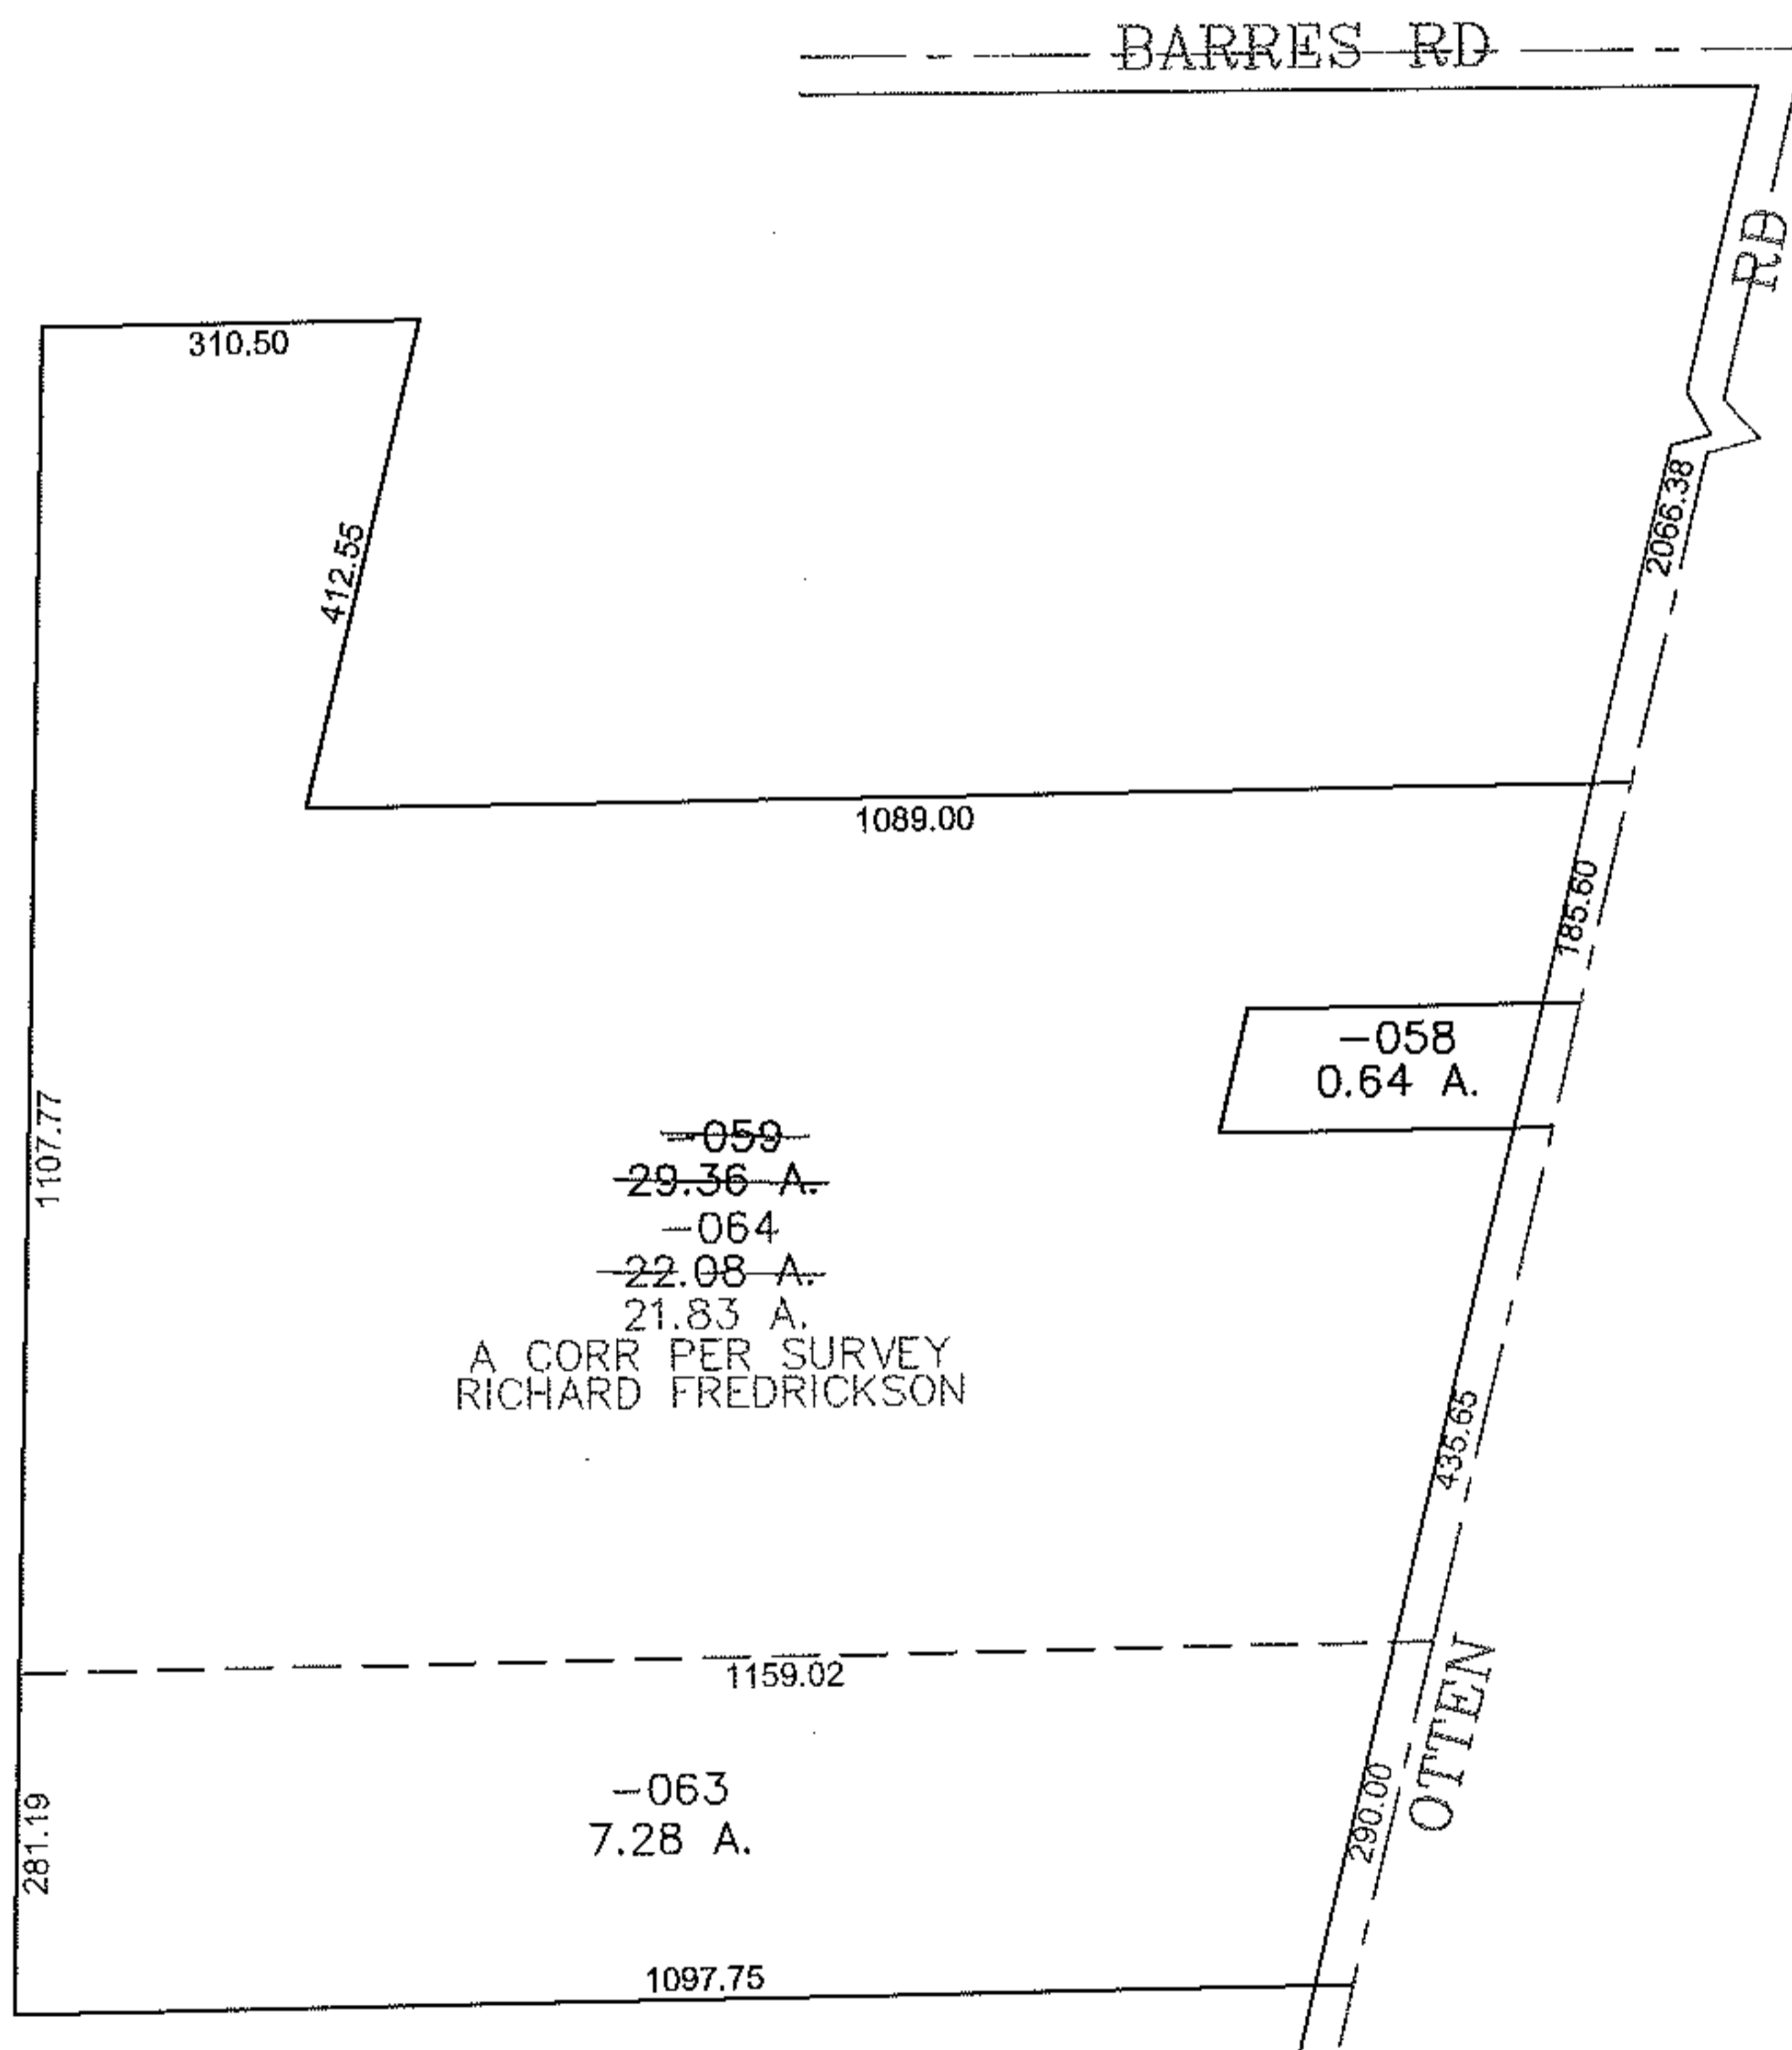

PARENT PARCEL: 07-00-041-000-059

CHILD PARCEL: 07-00-041-000-063, -064

STARTING POINT: CENTERLINE OF BARRES RD & OTTEN RD

10-02859

SPLITS/DEEDS PROCESSED
 LORAIN COUNTY TAX MAP DEPARTMENT
 226 MIDDLE AVE. ELYRIA, OHIO

SURVEYED BY: RICHARD FREDRICKSON
 CLOSURE: 0.00 : 10.000
 MAP PAGE(S): 7-A
 APPROVED BY: JAH DATE: 9-21-2010
 SCALE: 1" = 300 PRIOR INSTRUMENT: 20100329433