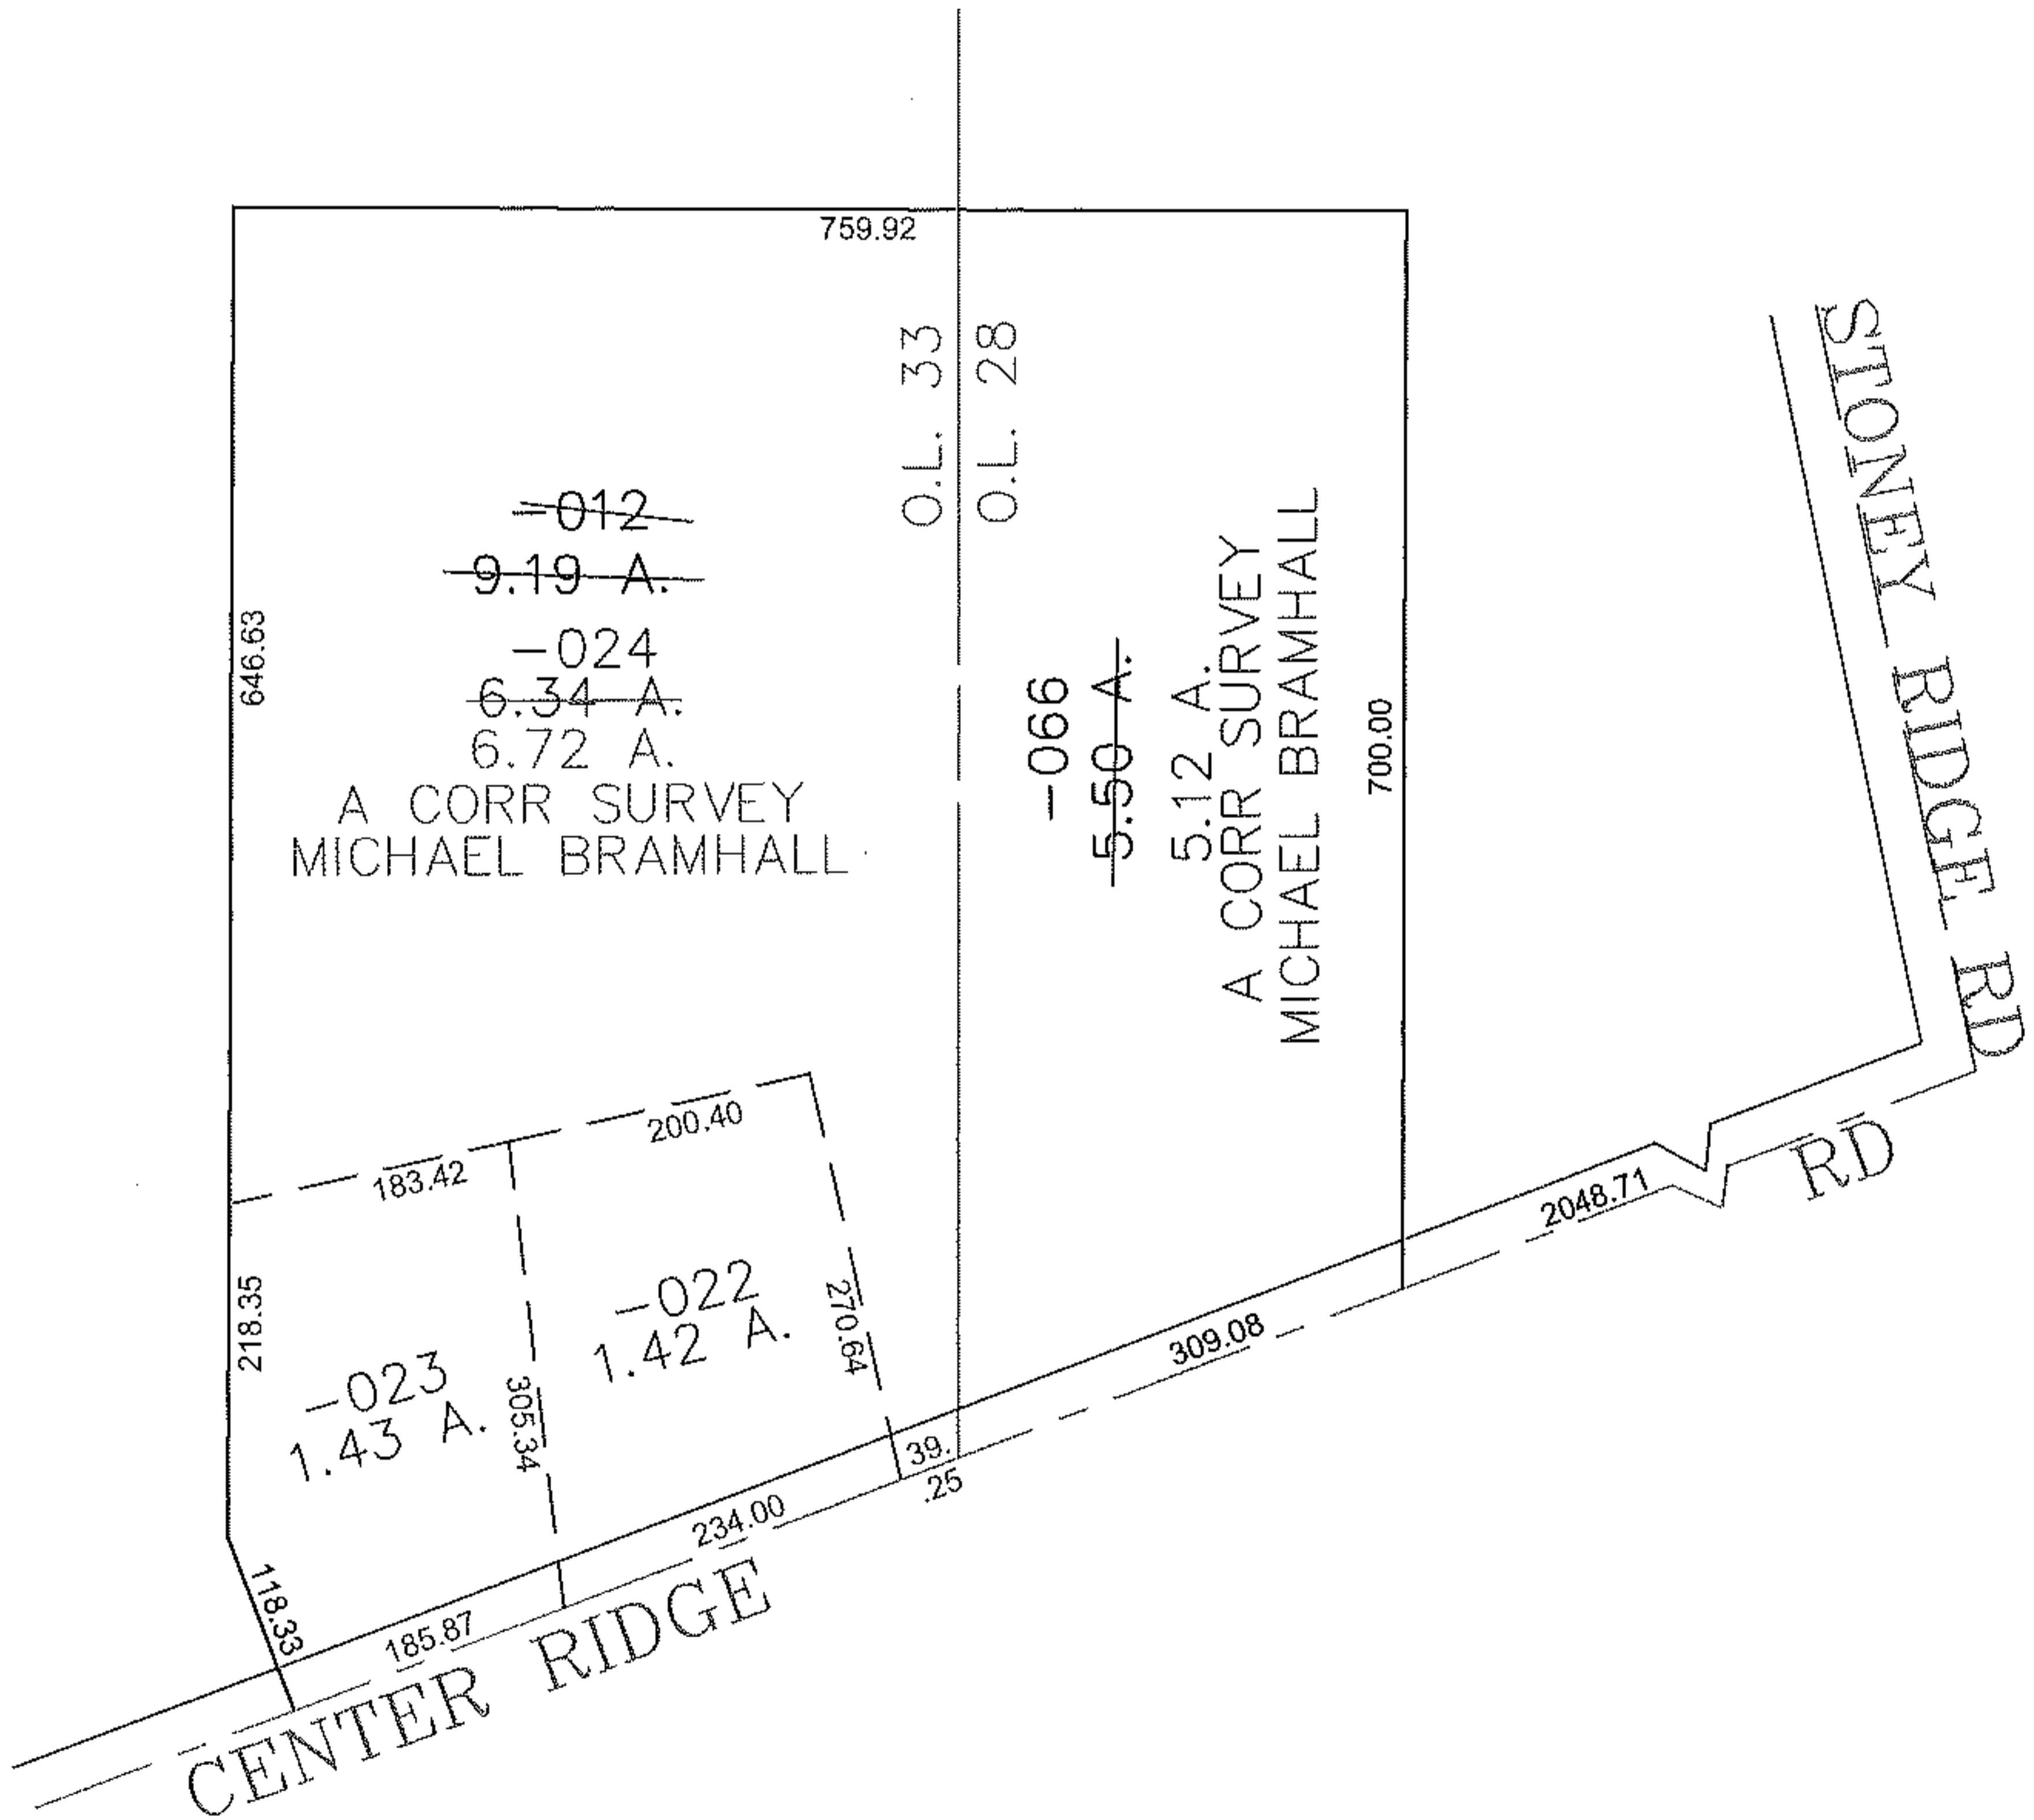

RASTER

PARENT PARCEL: 07-00-033-101-012, 07-00-028-101-066 (ST)

CHILD PARCEL: 07-00-033-101-022 THRU -024

STARTING POINT: CENTERLINE OF CENTER RIDGE RD & STONEY RIDGE RD

10-02857

**SPLITS/DEEDS PROCESSED**  
 LORAIN COUNTY TAX MAP DEPARTMENT  
 226 MIDDLE AVE. ELYRIA, OHIO

SURVEYED BY: MICHAEL BRAMHALL  
 CLOSURE: 0.00 : 10.000  
 MAP PAGE(S): 7-B & 7-00-028-C  
 APPROVED BY: JAH DATE: 9-7-2010  
 SCALE: 1" = 200 PRIOR INSTRUMENT: 20070236217