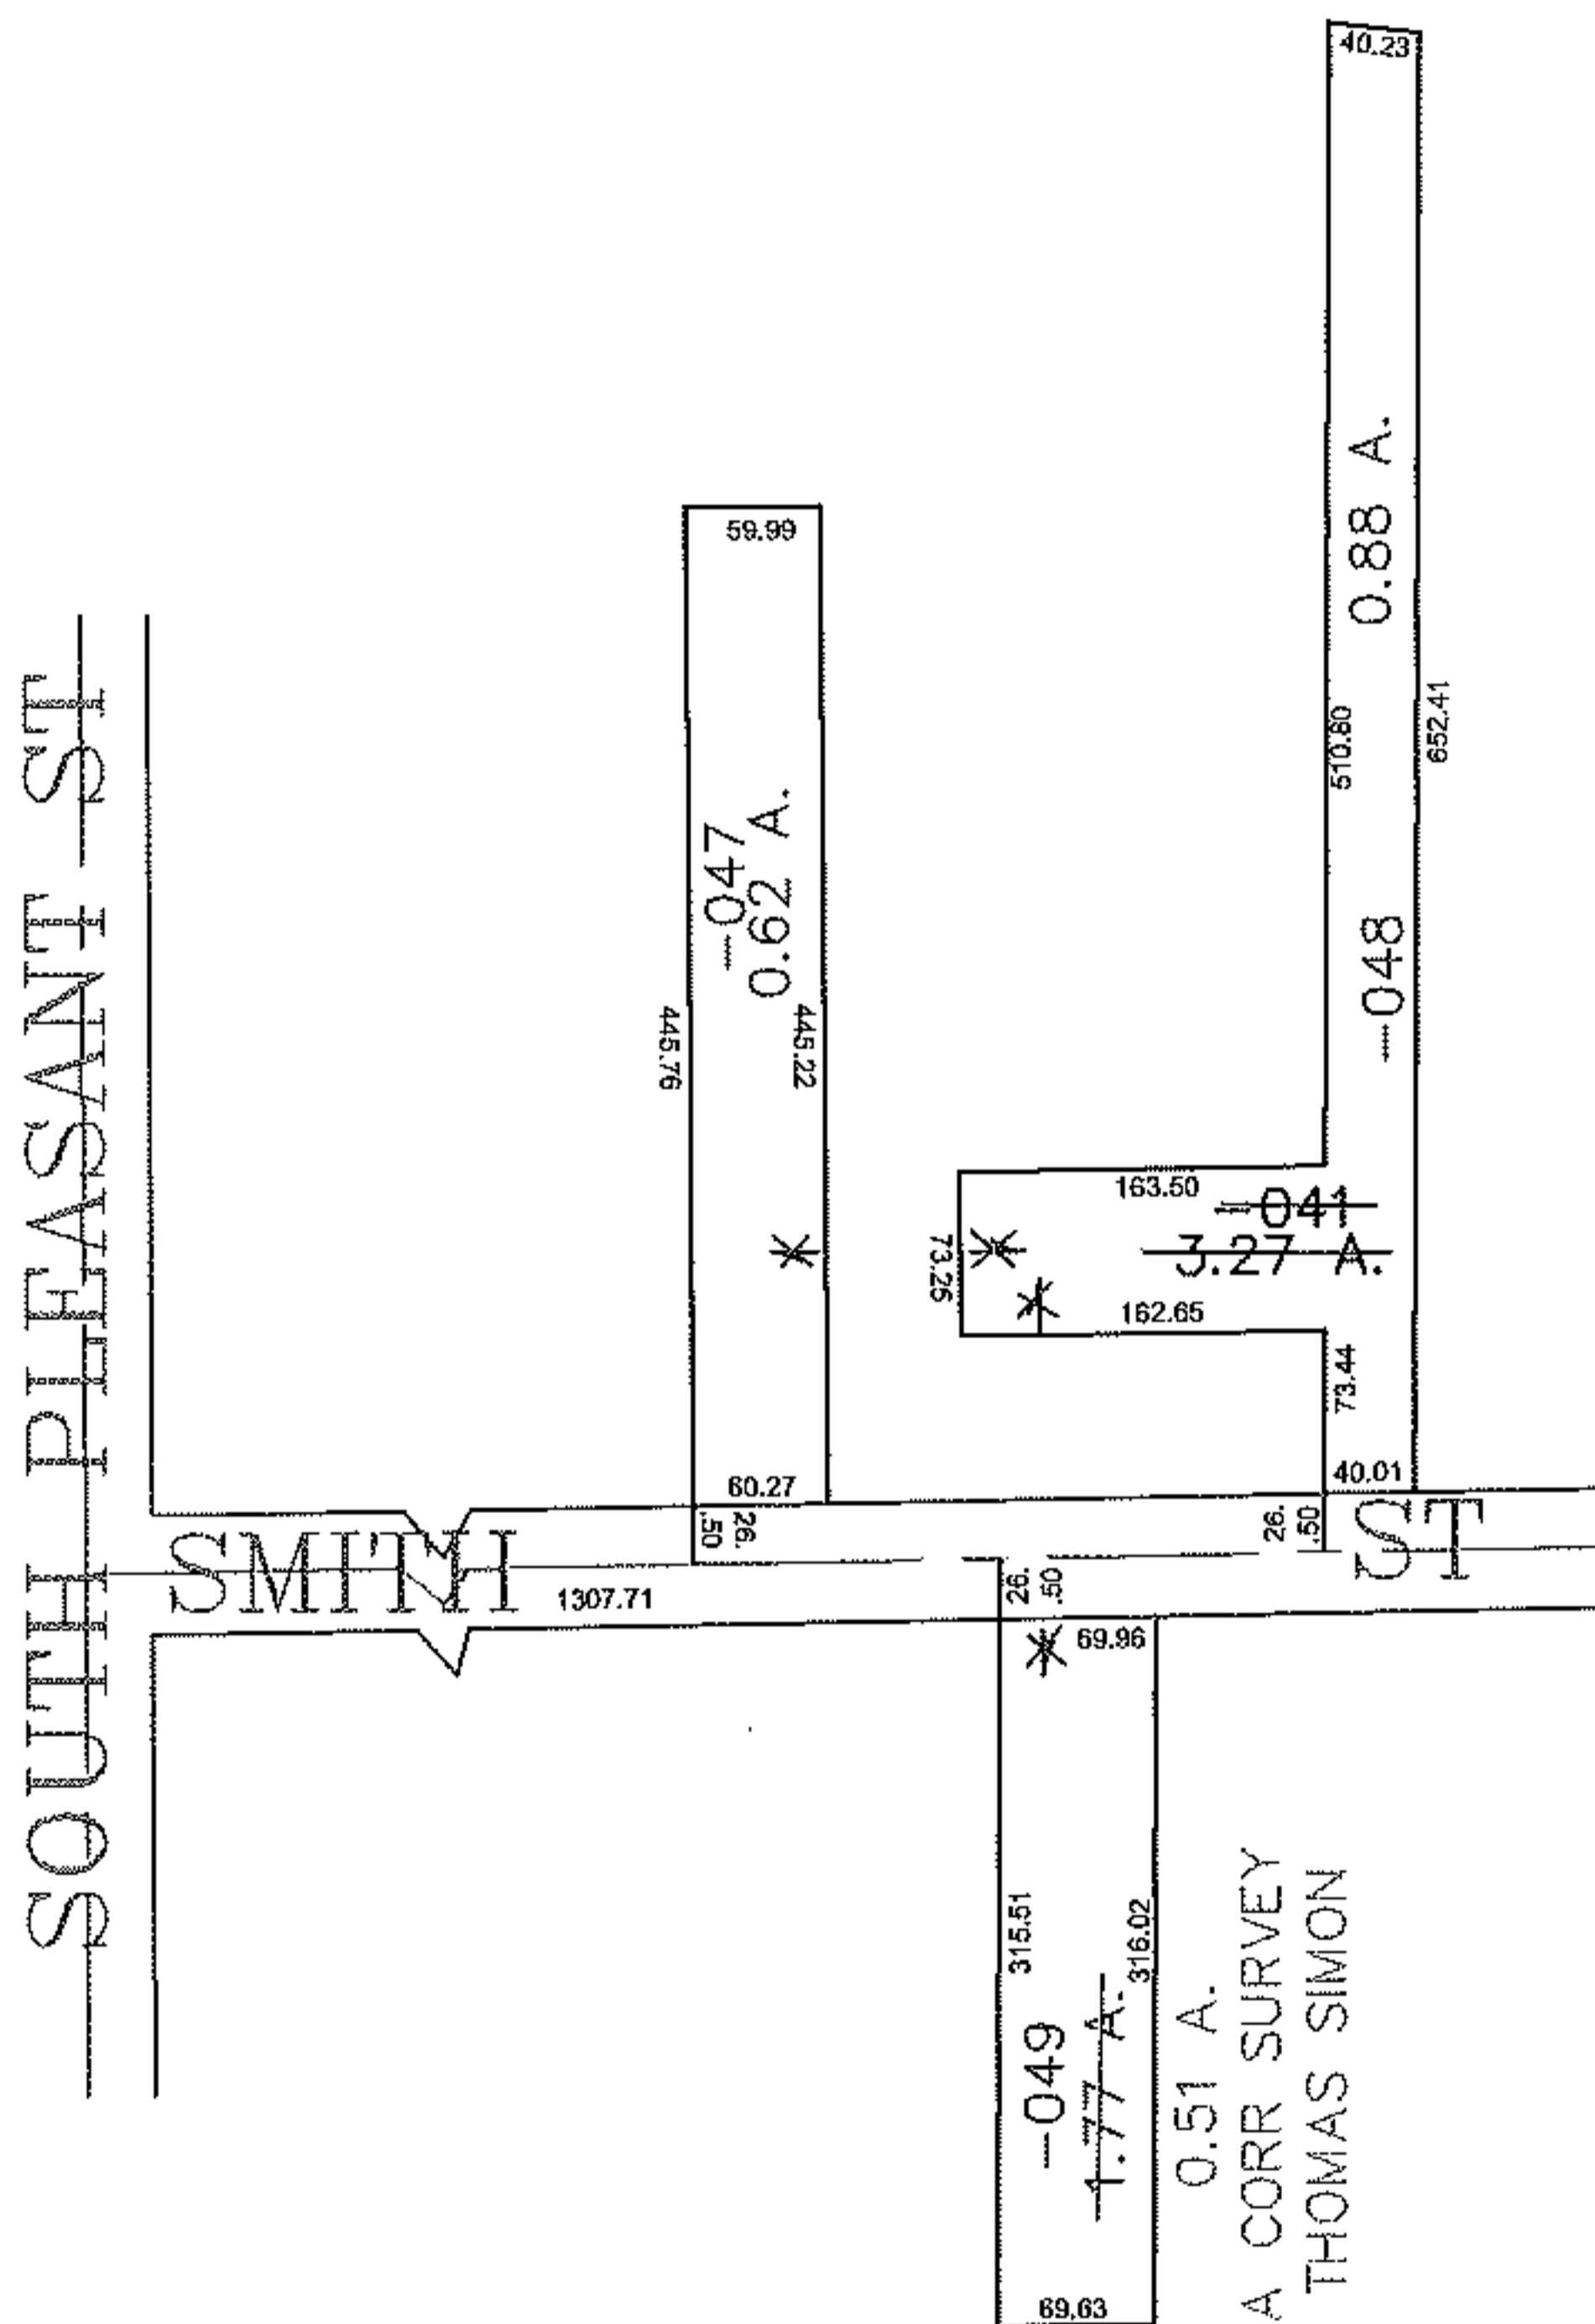

RASPER

PARENT PARCEL: 09-00-096-111-041

CHILD PARCEL: 09-00-096-111-047 THRU -049

STARTING POINT: CENTERLINE OF SOUTH PLEASANT ST & SMITH ST

10-02848

SPLITS/DEEDS PROCESSED
 LORAIN COUNTY TAX MAP DEPARTMENT
 226 MIDDLE AVE. ELYRIA, OHIO

SURVEYED BY: THOMAS SIMON
 CLOSURE: 0.00 : 10.00
 MAP PAGE(S): 09-00-096-B
 APPROVED BY: JAH DATE: 8-2-2010
 SCALE: 1" = 200 PRIOR INSTRUMENT: 20080279448