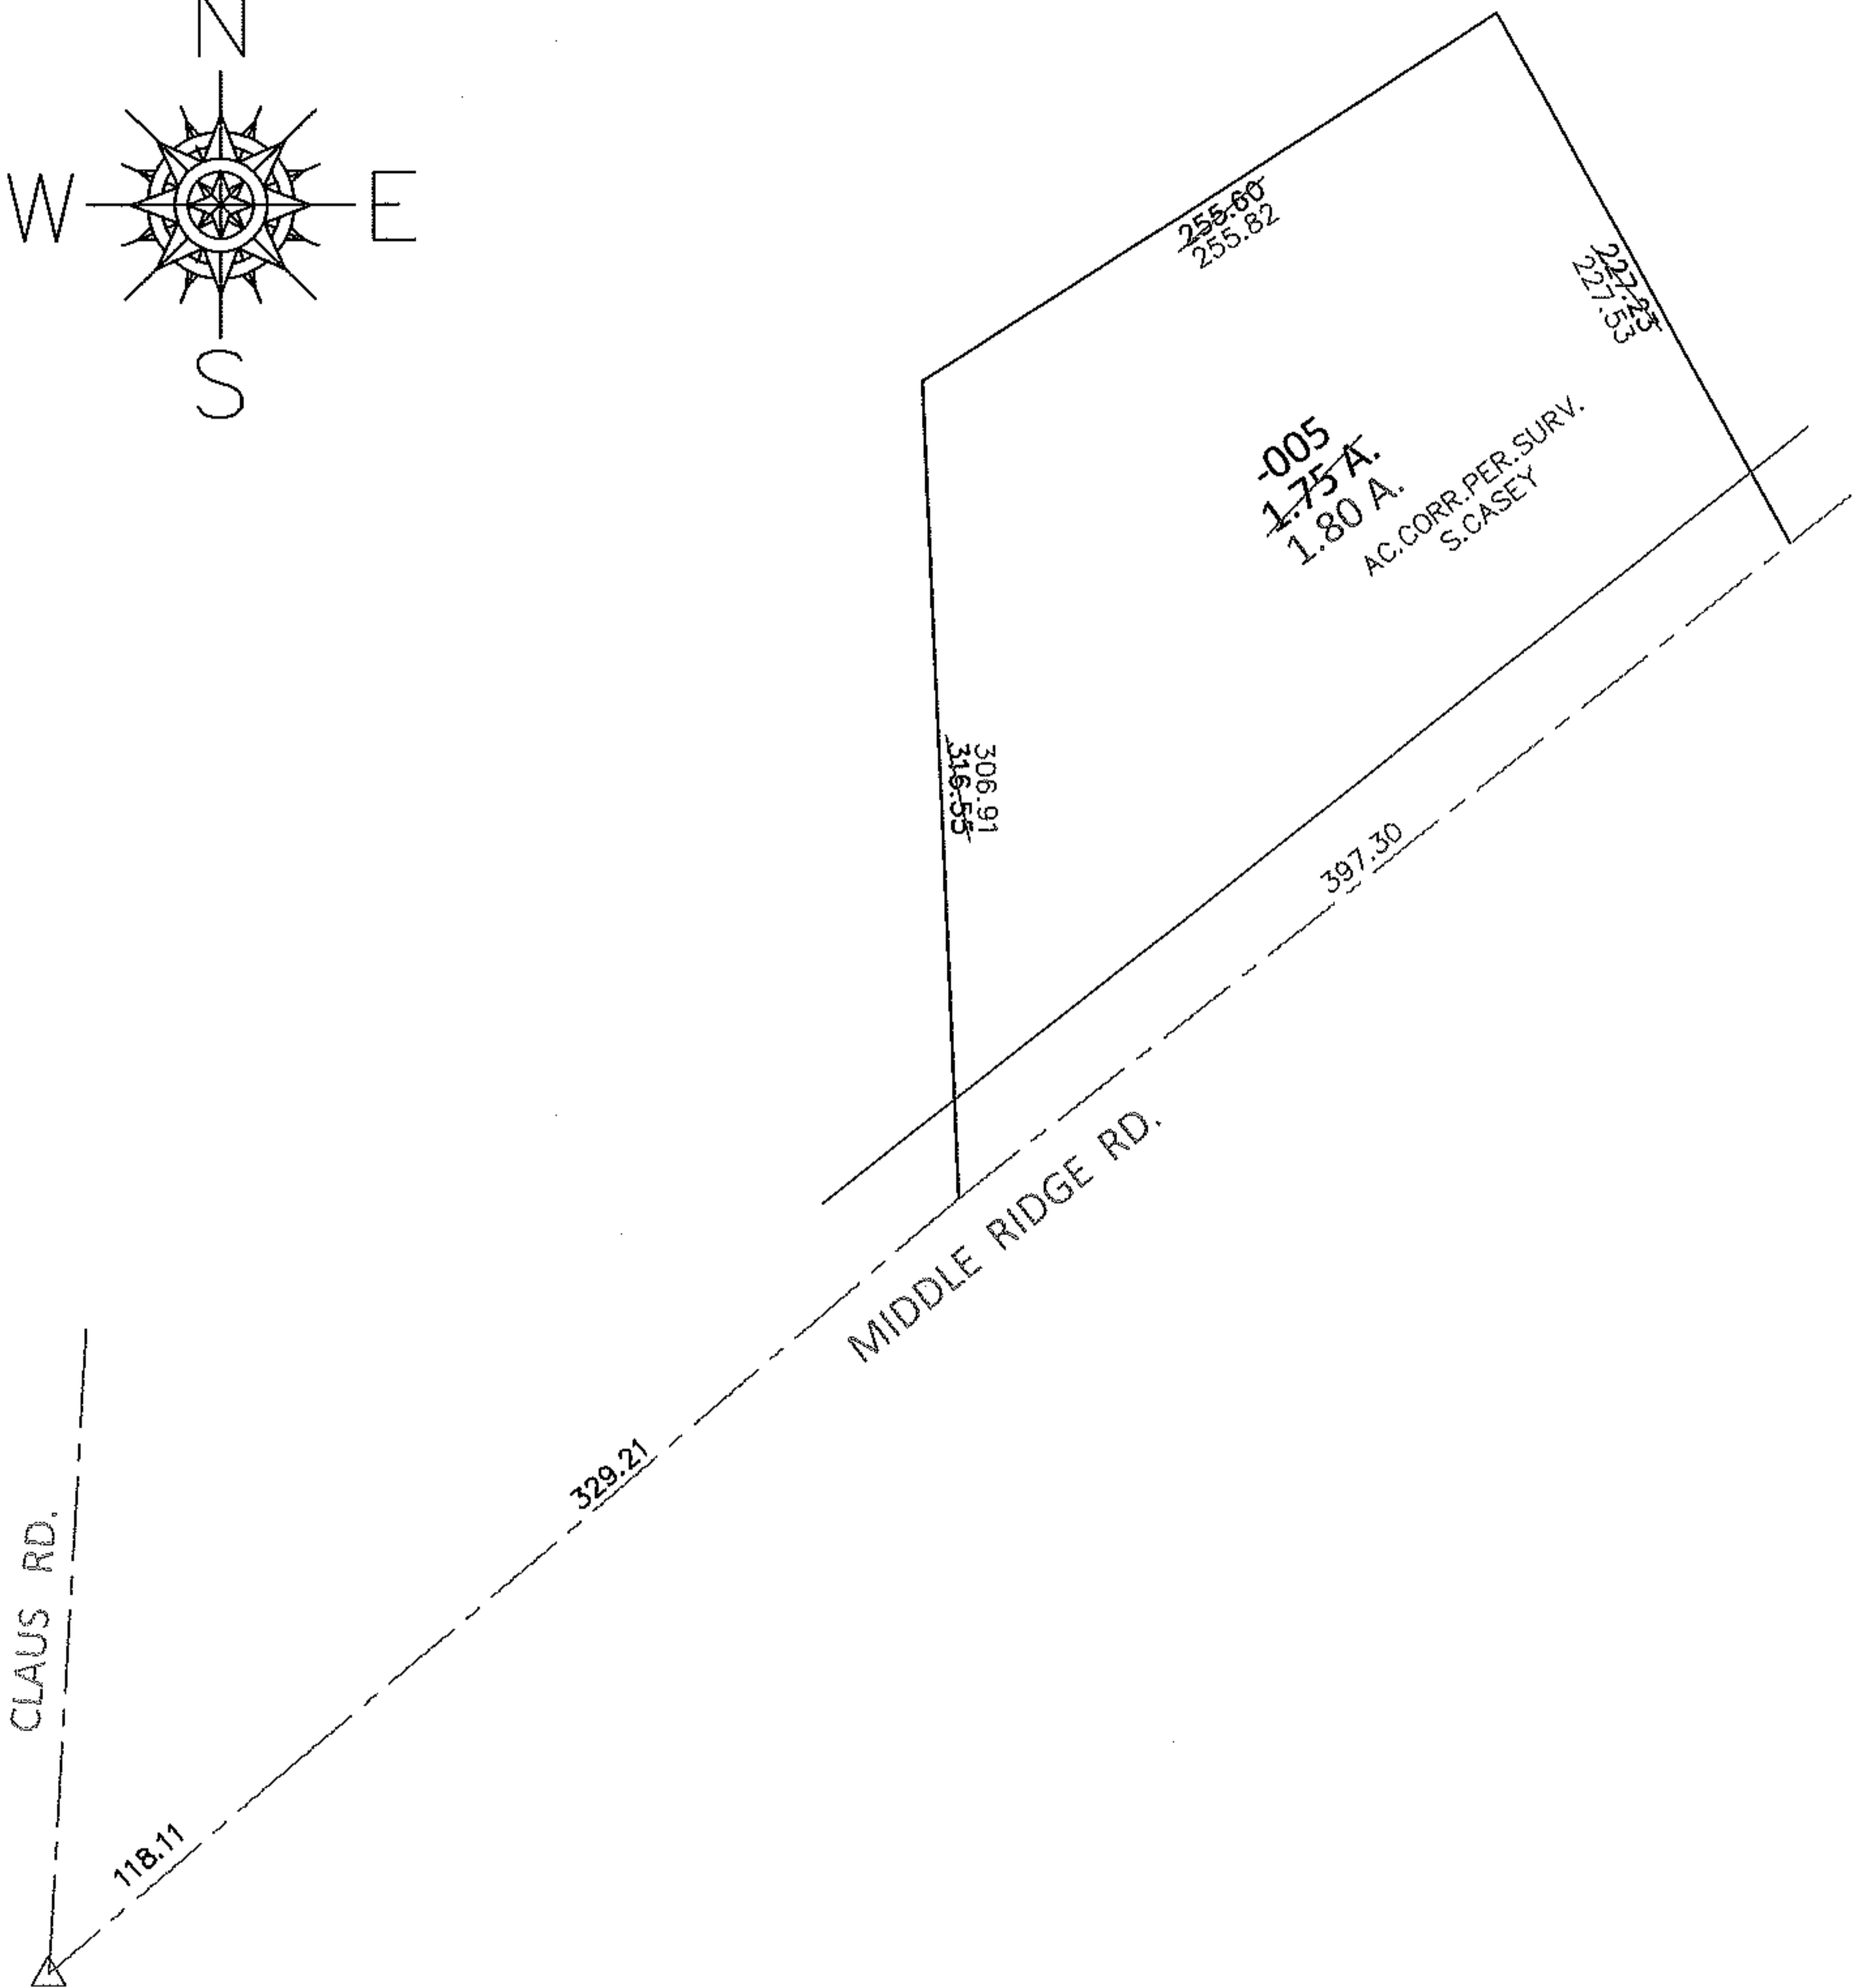

PARENT PARCEL: 01-00-060-000-007

CHILD PARCEL: \_\_\_\_\_

13-02841-A

STARTING POINT: AT A R.R.S. FOUND AT THE INTERSECTION OF C/L OF CLAUS RD. AND C/L OF MIDDLE RIDGE RD.

**SPLITS/DEEDS PROCESSED**

LORAIN COUNTY TAX MAP DEPARTMENT  
226 MIDDLE AVE. ELYRIA, OHIO

SURVEYED BY: SCOTT J. CASEY

CLOSURE: .01:10,000

MAP PAGE(S): 1-K

APPROVED BY: RRM DATE: 11-13-13

SCALE: 1"= 100 PRIOR INST.: 20120401484