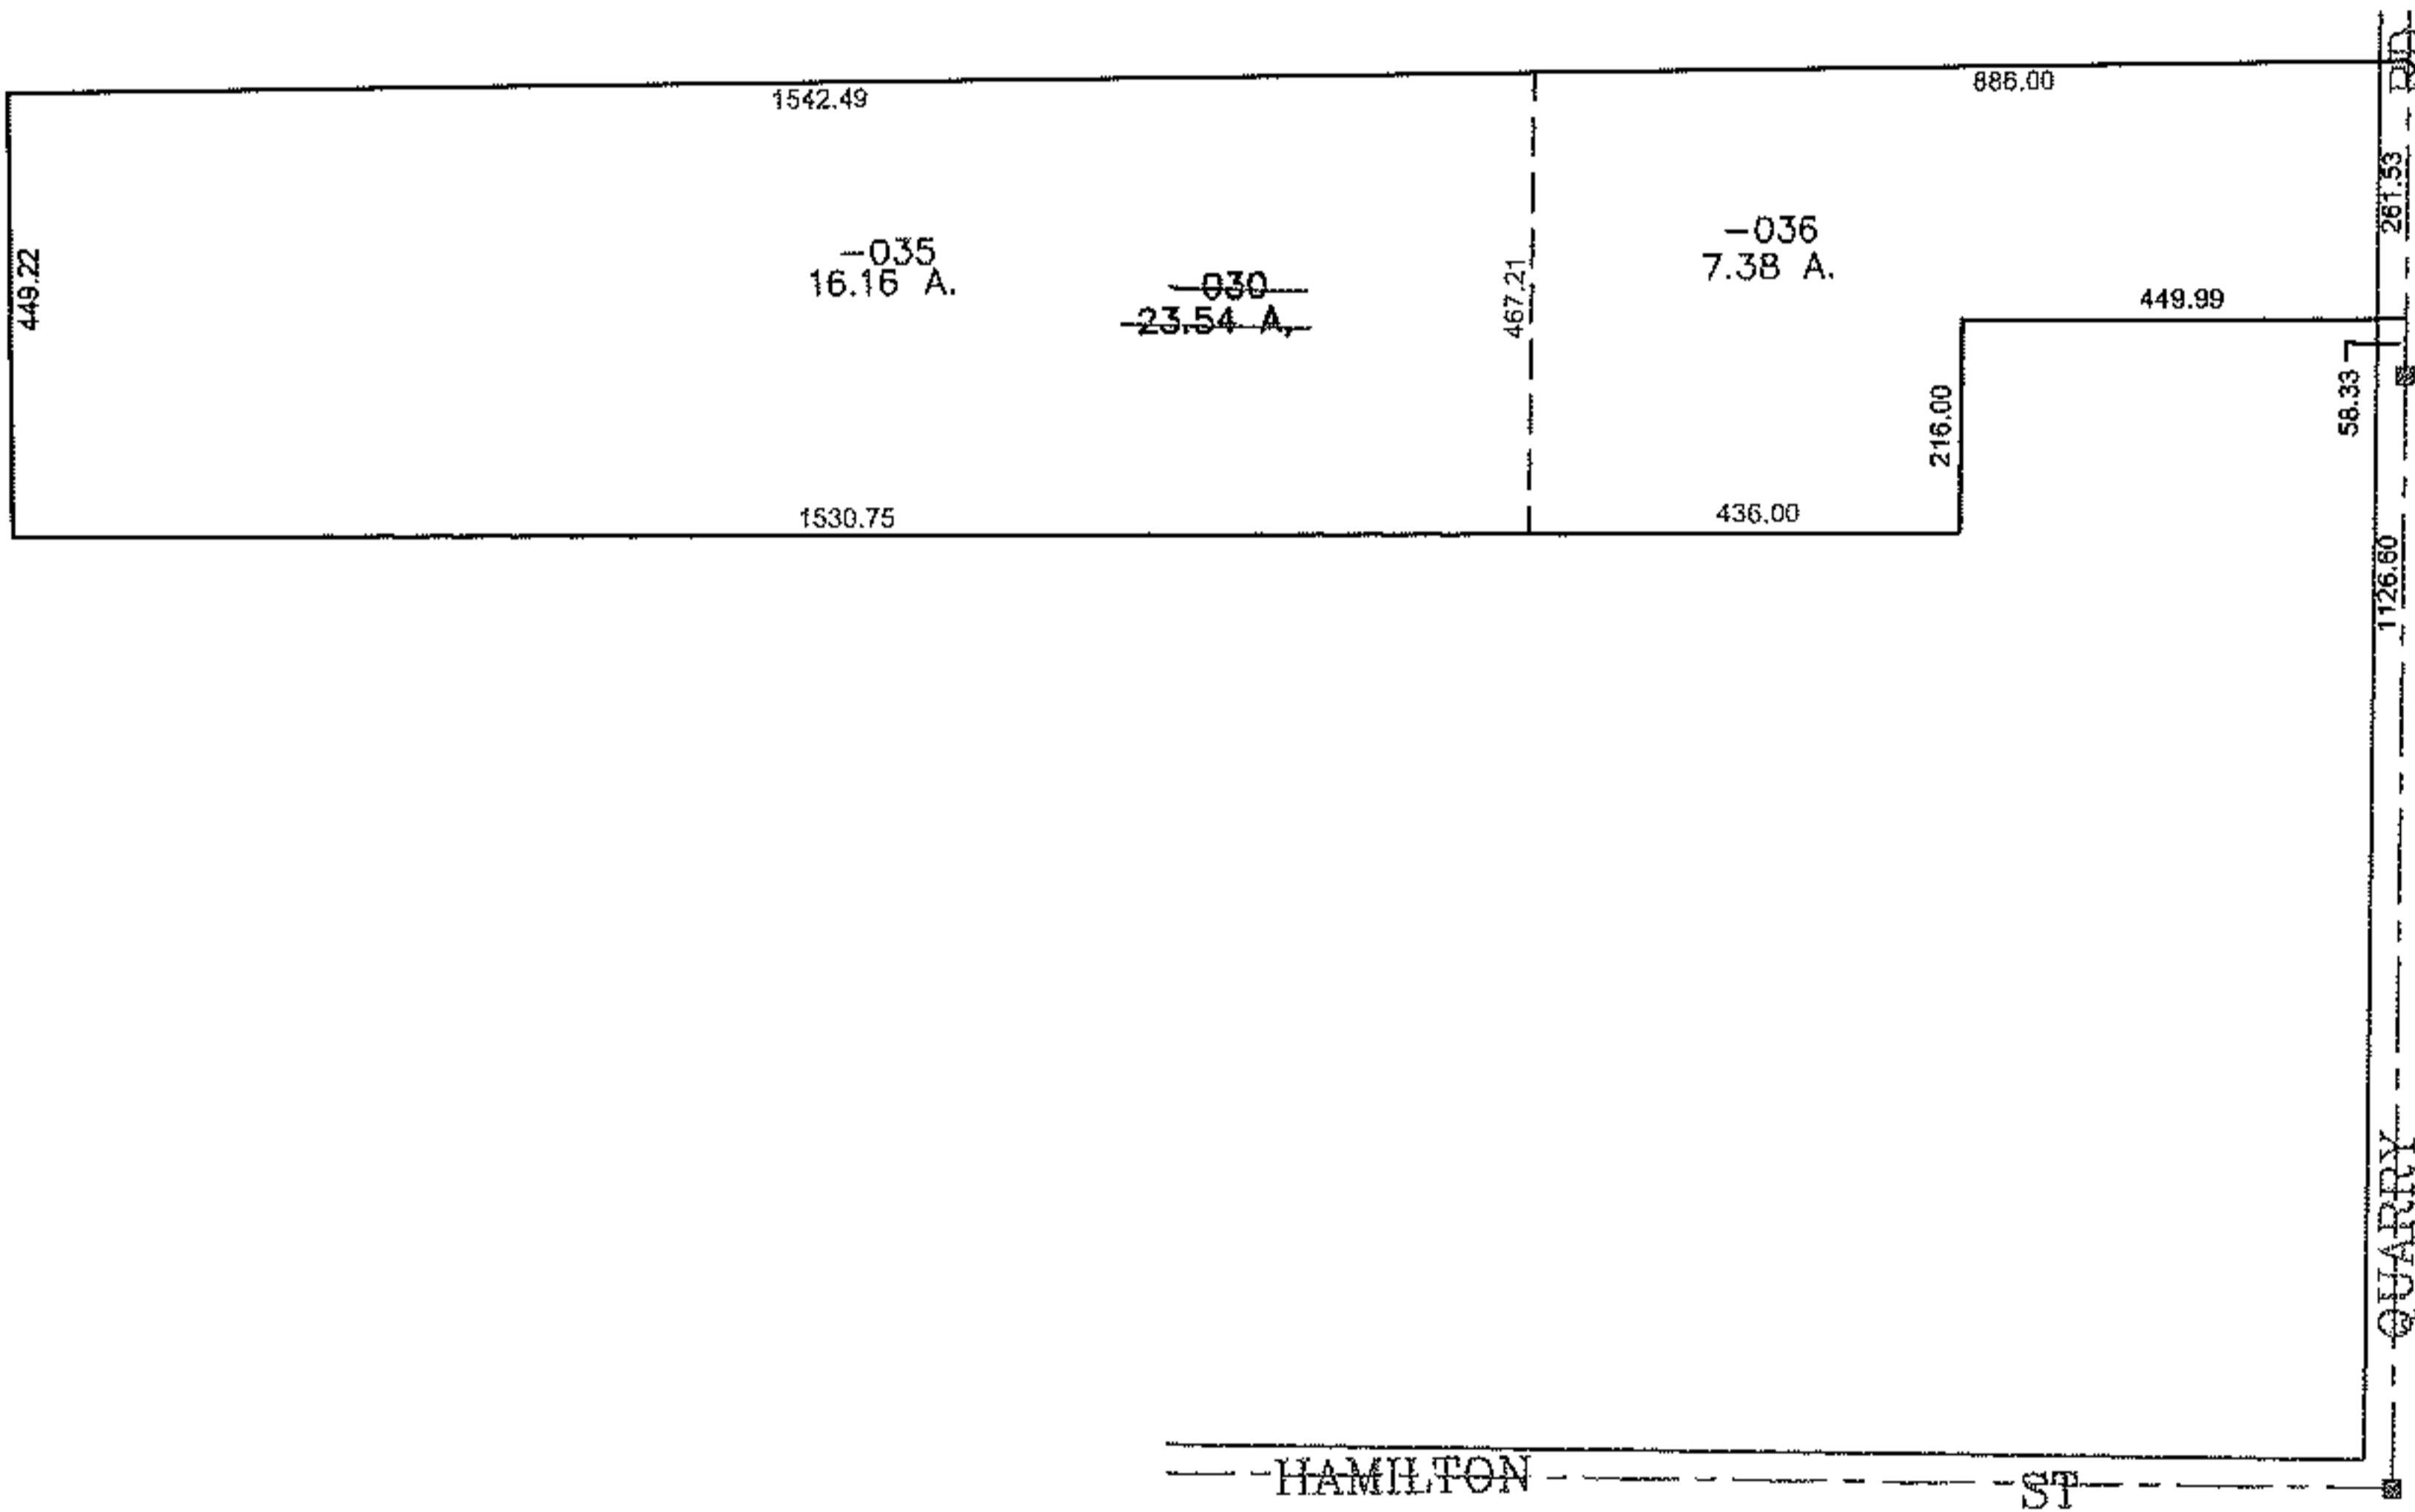

RASTER

PARENT PARCEL: 09-00-091-000-030

CHILD PARCEL: 09-00-091-000-035, -036

STARTING POINT: CENTERLINE OF HAMILTON ST & QUARRY RD

10-02840

SPLITS/DEEDS PROCESSED

LORAIN COUNTY TAX MAP DEPARTMENT
226 MIDDLE AVE. ELYRIA, OHIO

SURVEYED BY: ADAM TREAT

CLOSURE: 0.00 : 10.000

MAP PAGE(S): 9-E

APPROVED BY: JAH DATE: 7-8-2010

SCALE: 1" = 400 PRIOR INSTRUMENT: OR 764/135