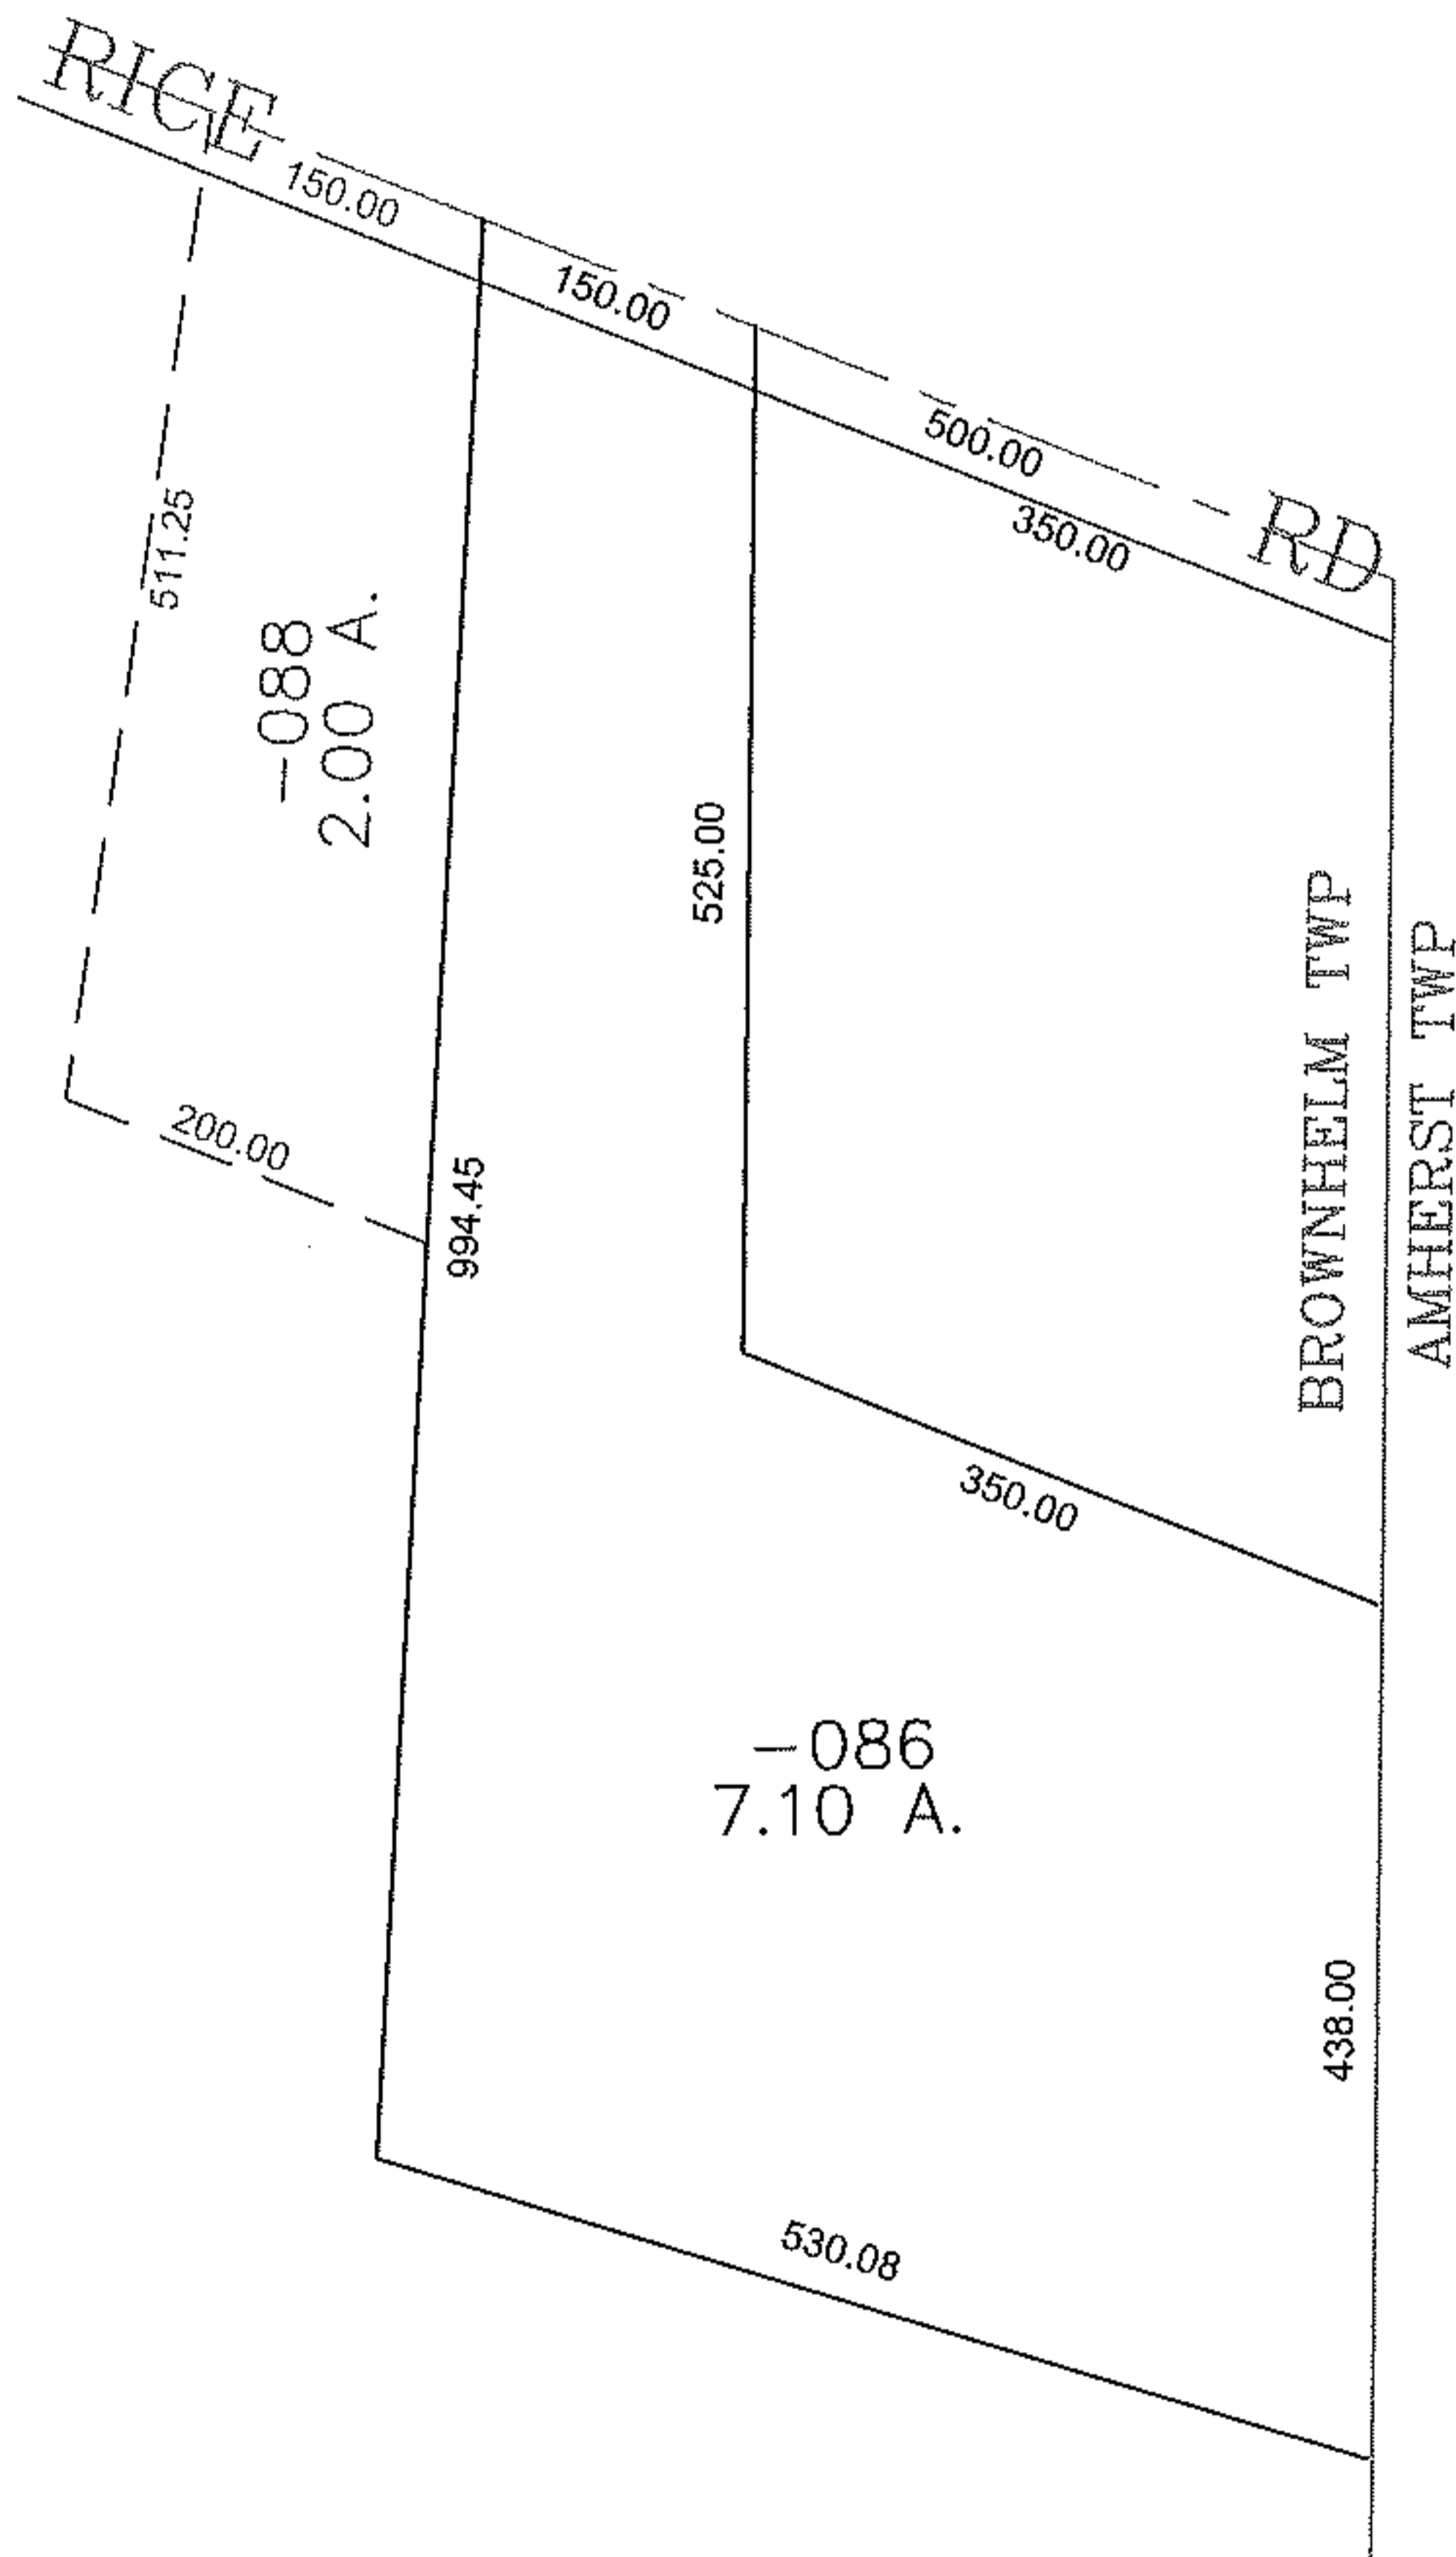

PARENT PARCEL: 01-00-056-000-087

CHILD PARCEL: 01-00-056-000-088, -089

STARTING POINT: CENTERLINE OF RICE RD & O.L. 56

10-02834

~~=087~~  
~~42.69 A.~~  
-089  
40.69 A.

**SPLITS/DEEDS PROCESSED**  
LORAIN COUNTY TAX MAP DEPARTMENT  
226 MIDDLE AVE. ELYRIA, OHIO

SURVEYED BY: THOMAS SIMON  
CLOSURE: 0.00 : 10,000  
MAP PAGE(S): 1-L  
APPROVED BY: JAH DATE: 6-8-10  
SCALE: 1" = 200 PRIOR INSTRUMENT: 19990627543