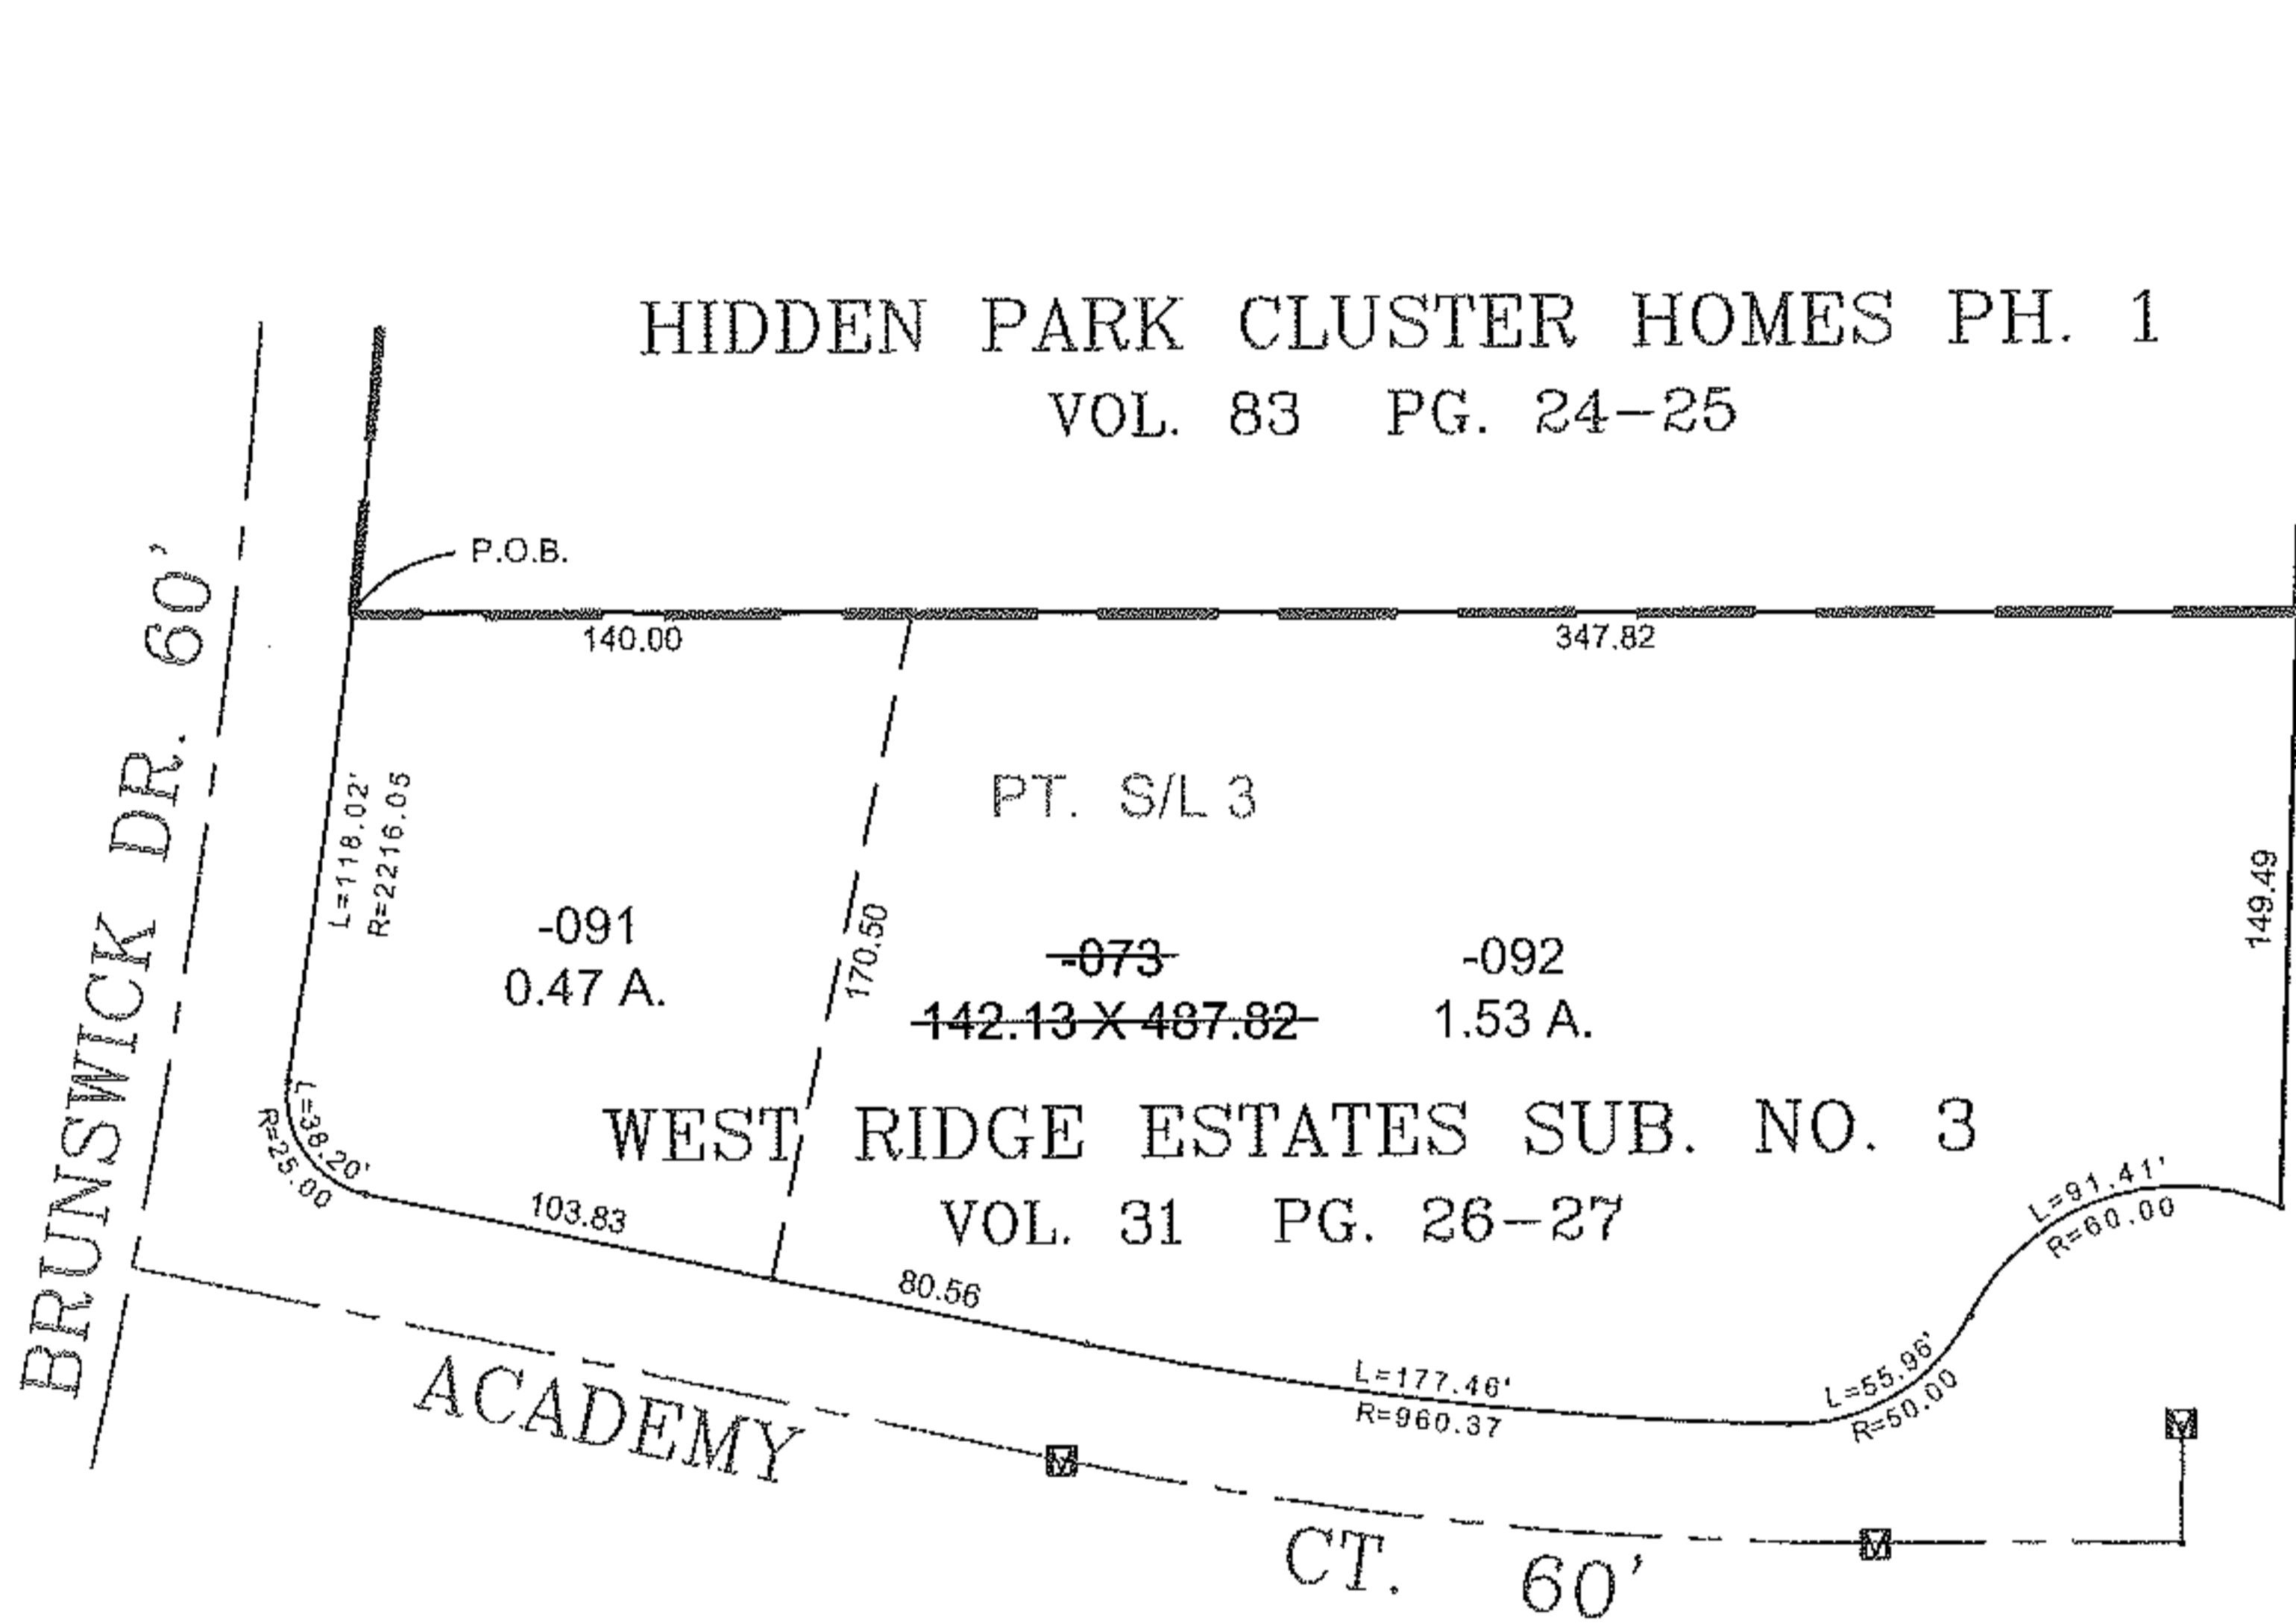

PARENT PARCEL: 06-24-003-104-073

CHILD PARCEL: 06-24-003-104-091 & -092

STARTING POINT: I.P. FD., S.W. CORNER OF HIDDEN PARK CLUSTER HOMES PH. 1

NO. 10-02817

Raster

SPLITS/DEEDS PROCESSED

LORAIN COUNTY TAX MAP DEPARTMENT
226 MIDDLE AVE. ELYRIA, OHIO

SURVEYED BY: DALE R. HAYWOOD

CLOSURE: 0.01 : 10.000

MAP PAGE(S): 6-110

APPROVED BY: TJS DATE: 3/29/10

SCALE: 1" = 100 PRIOR INSTRUMENT: DV 1242/163