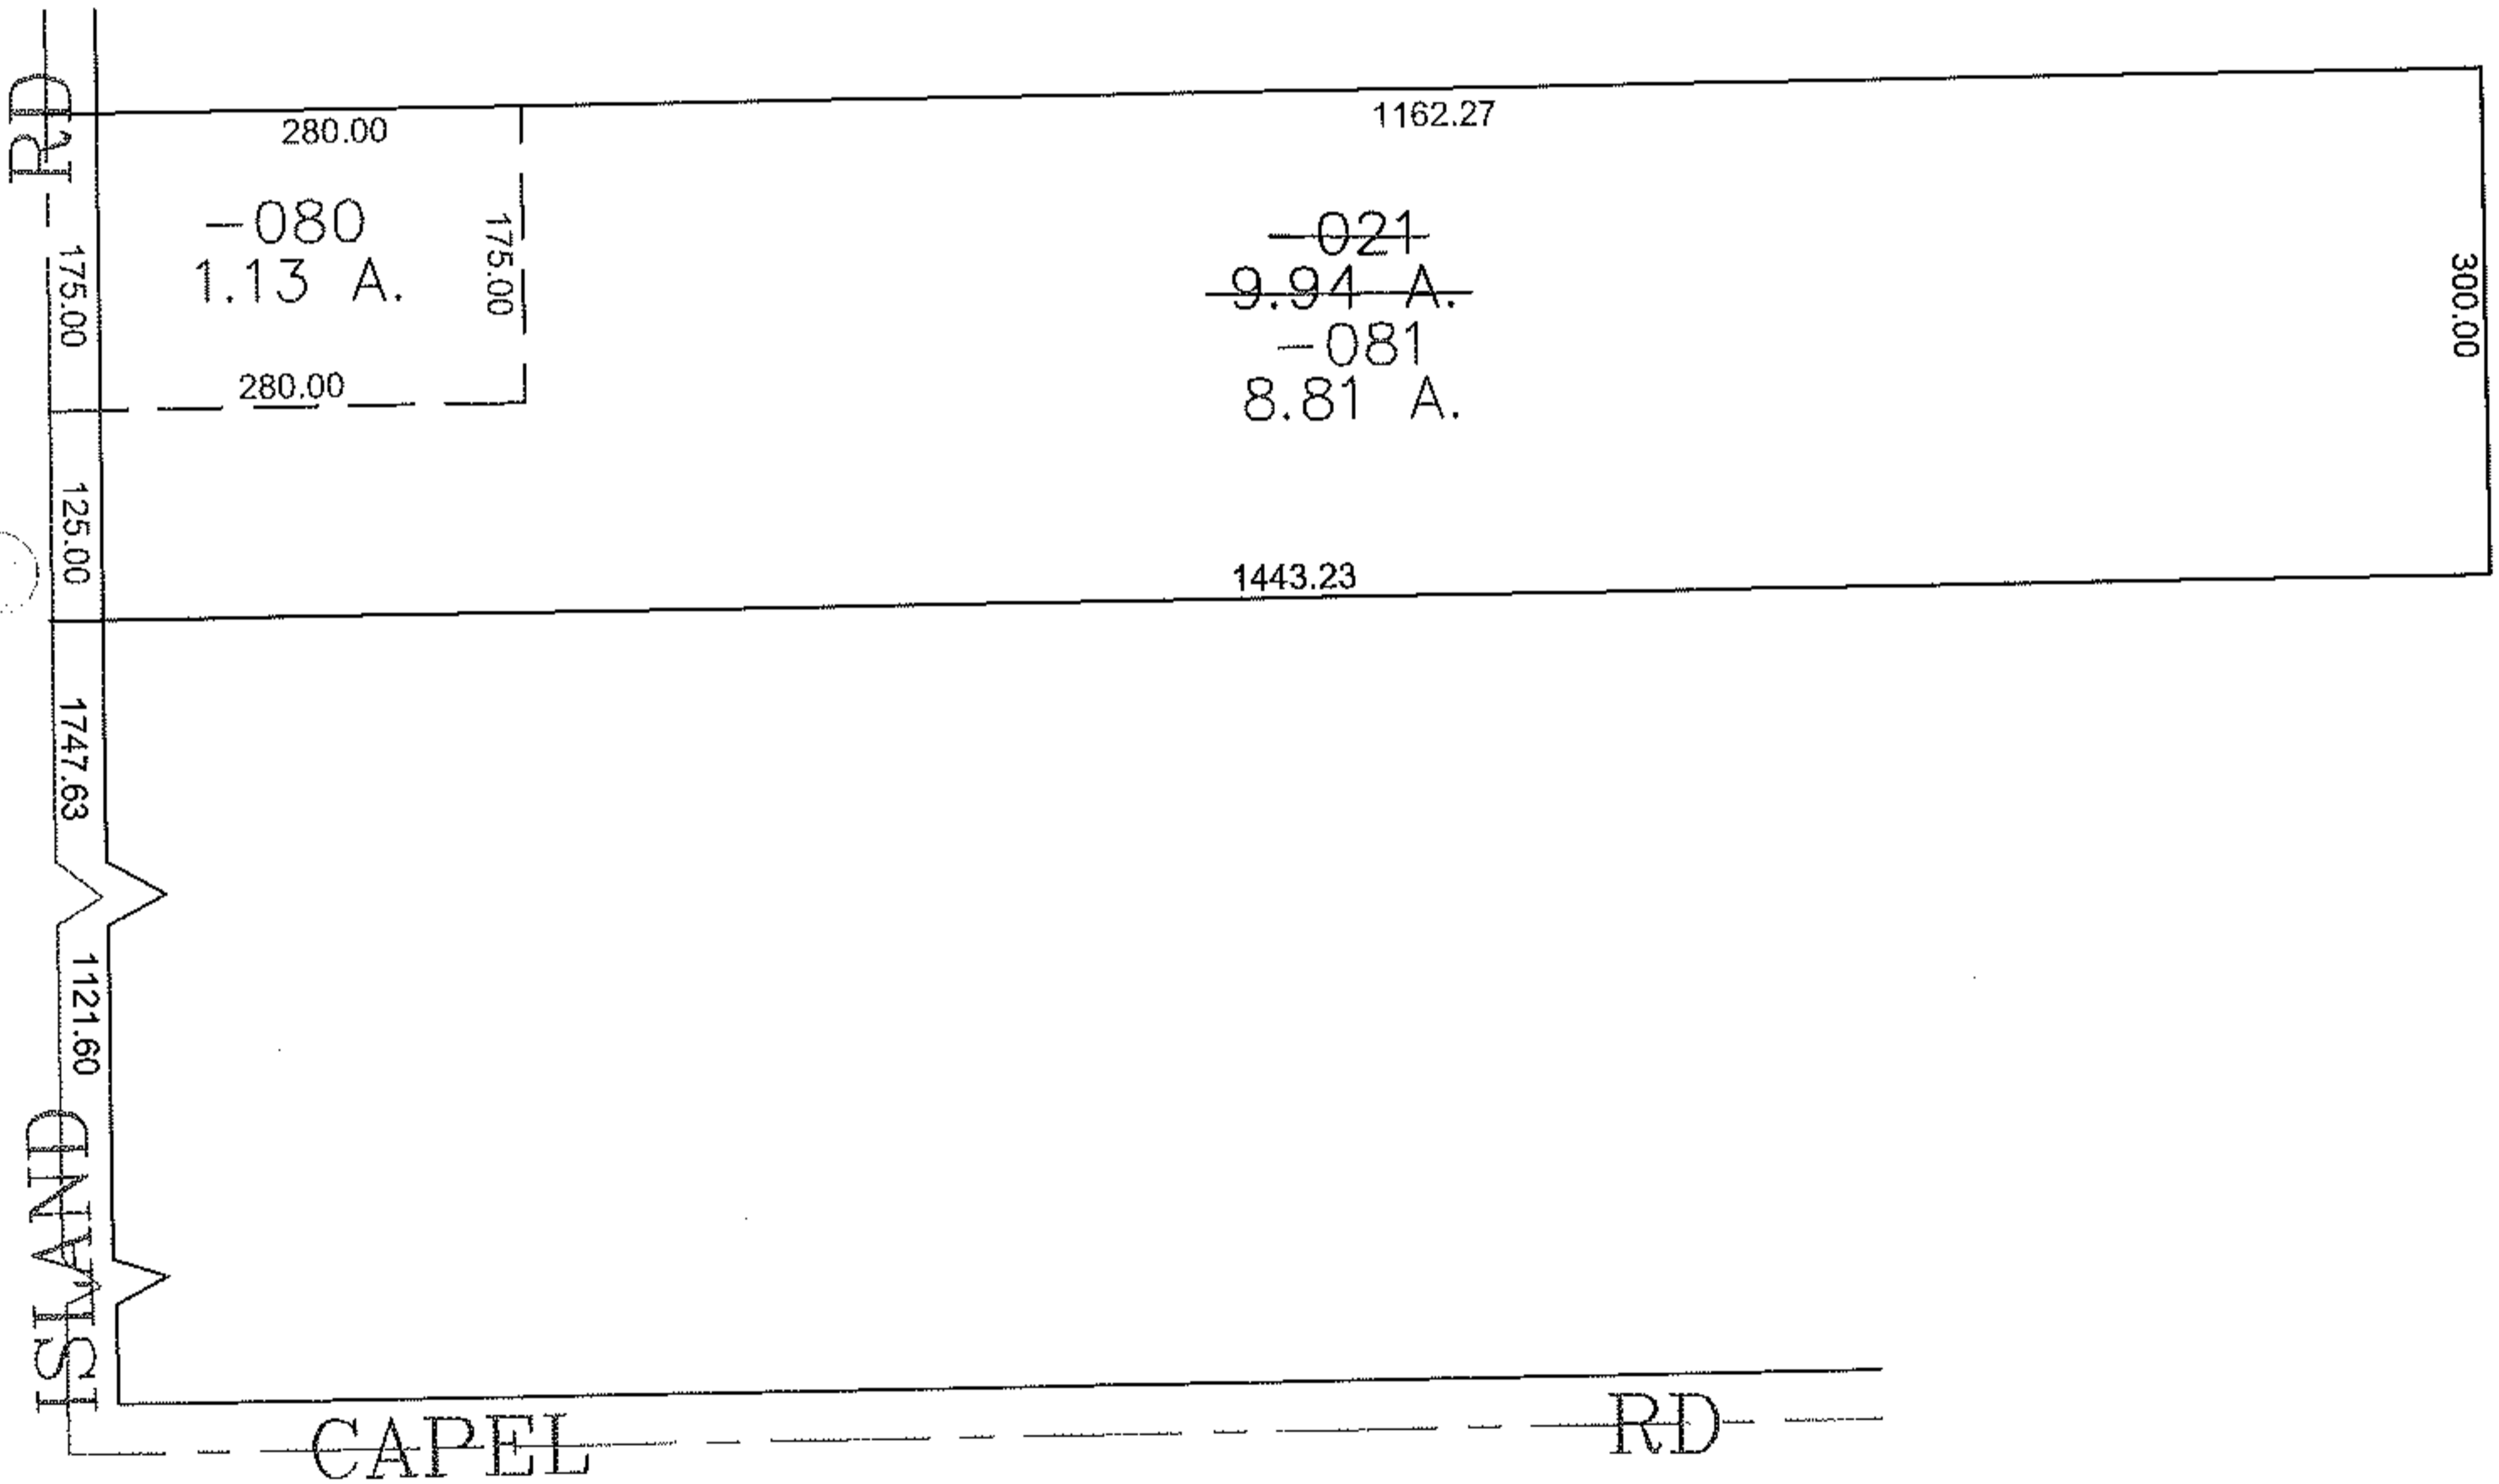

PARENT PARCEL: 11-00-024-000-021

CHILD PARCEL: 11-00-024-000-080, -081

STARTING POINT: CENTERLINE OF CAPEL RD & ISLAND RD

10-02813

**SPLITS/DEEDS PROCESSED**

LORAIN COUNTY TAX MAP DEPARTMENT  
226 MIDDLE AVE. ELYRIA, OHIO

SURVEYED BY: DALE HAYWOOD  
 CLOSURE: 0.00 : 10.000  
 MAP PAGE(S): 11-00-024-A  
 APPROVED BY: JAH DATE: 3-22-10  
 SCALE: 1" = 200 PRIOR INSTRUMENT: DV 1341/611