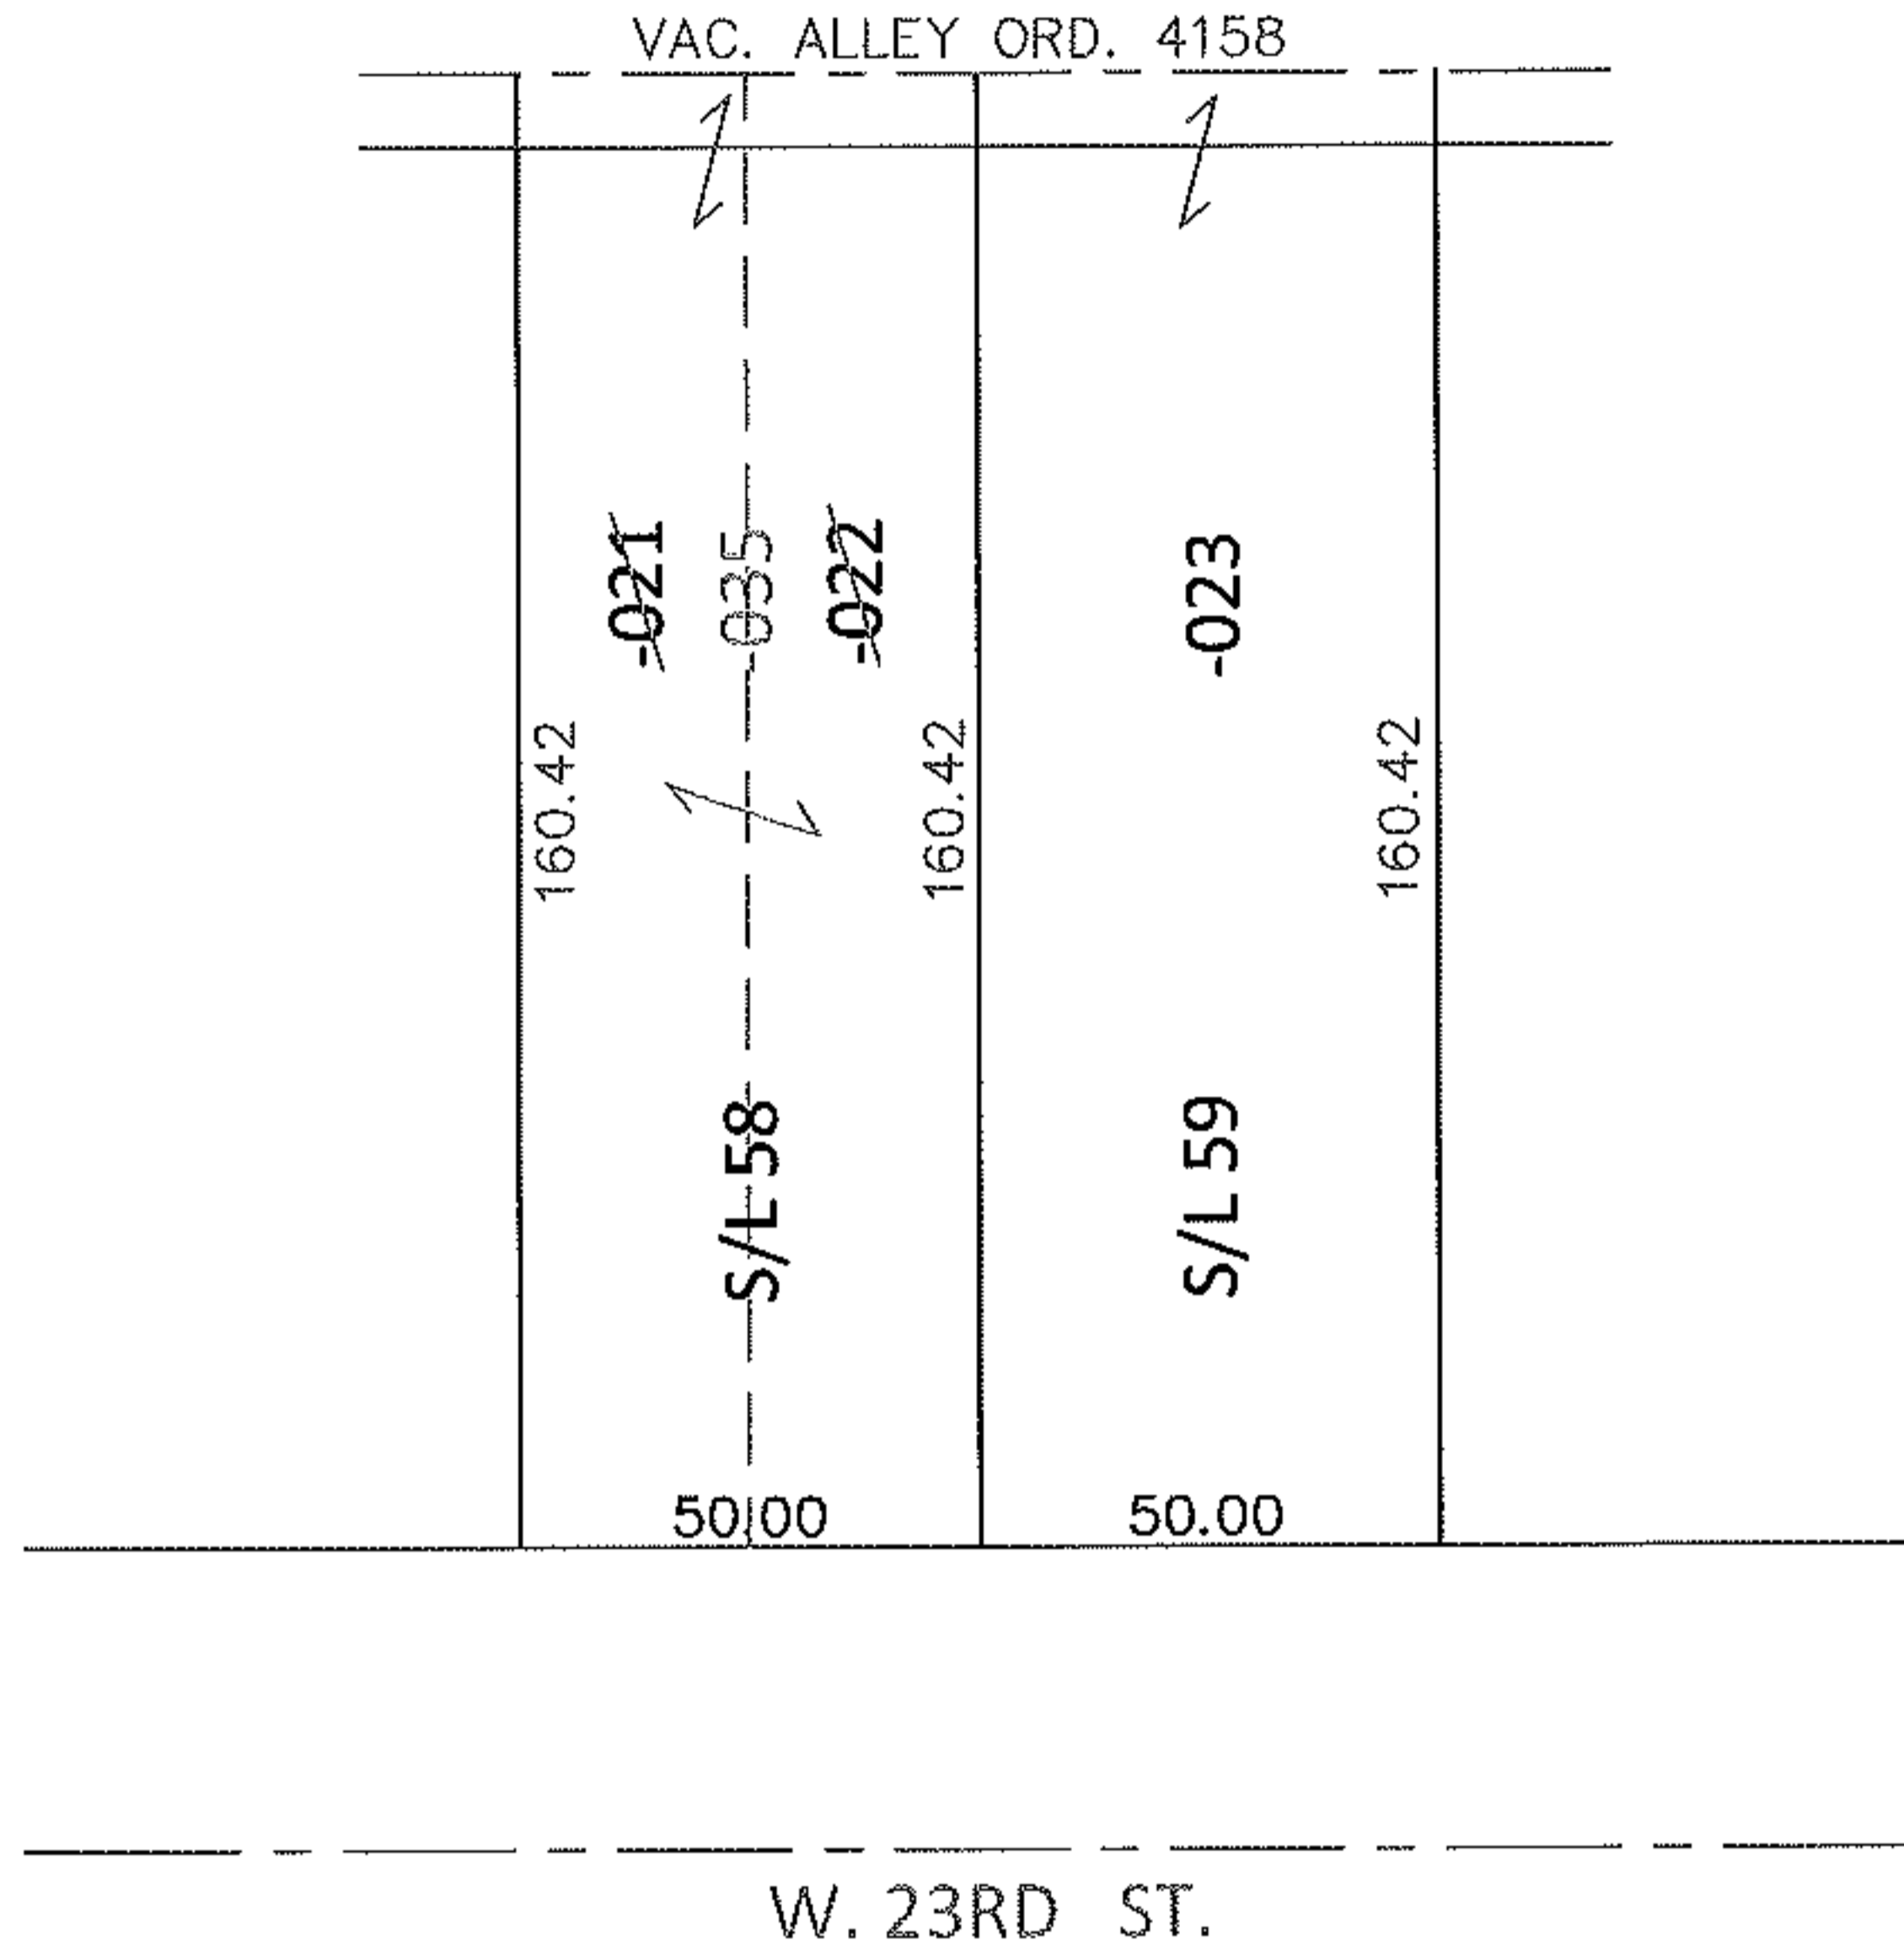

PARENT PARCEL: 02-01-006-155-021, -022, -023

CHILD PARCEL: 02-01-006-155-023, -035

STARTING POINT: S/L'S 57 & 58 IN STANG'S 2ND SUB. (VOL.4 PG.18)

13-02810-C

DEPTH CORRECTION

02-01-006-155-023  
160.42  
50 X 152.00

COMBINATION & DEPTH CORRECTION

~~02-01-006-155-021~~    ~~02-01-006-155-022~~  
~~25 X 152~~                      ~~25 X 152~~  
02-01-006-155-035  
50 X 160.42

SPLITS/DEEDS PROCESSED

LORAIN COUNTY TAX MAP DEPARTMENT  
226 MIDDLE AVE. ELYRIA, OHIO

SURVEYED BY: N/A  
CLOSURE: N/A  
MAP PAGE(S): 02-01-006-F  
APPROVED BY: RRM    DATE: 9-23-13  
SCALE: 1" = 50'    PRIOR INST.: 20130465622