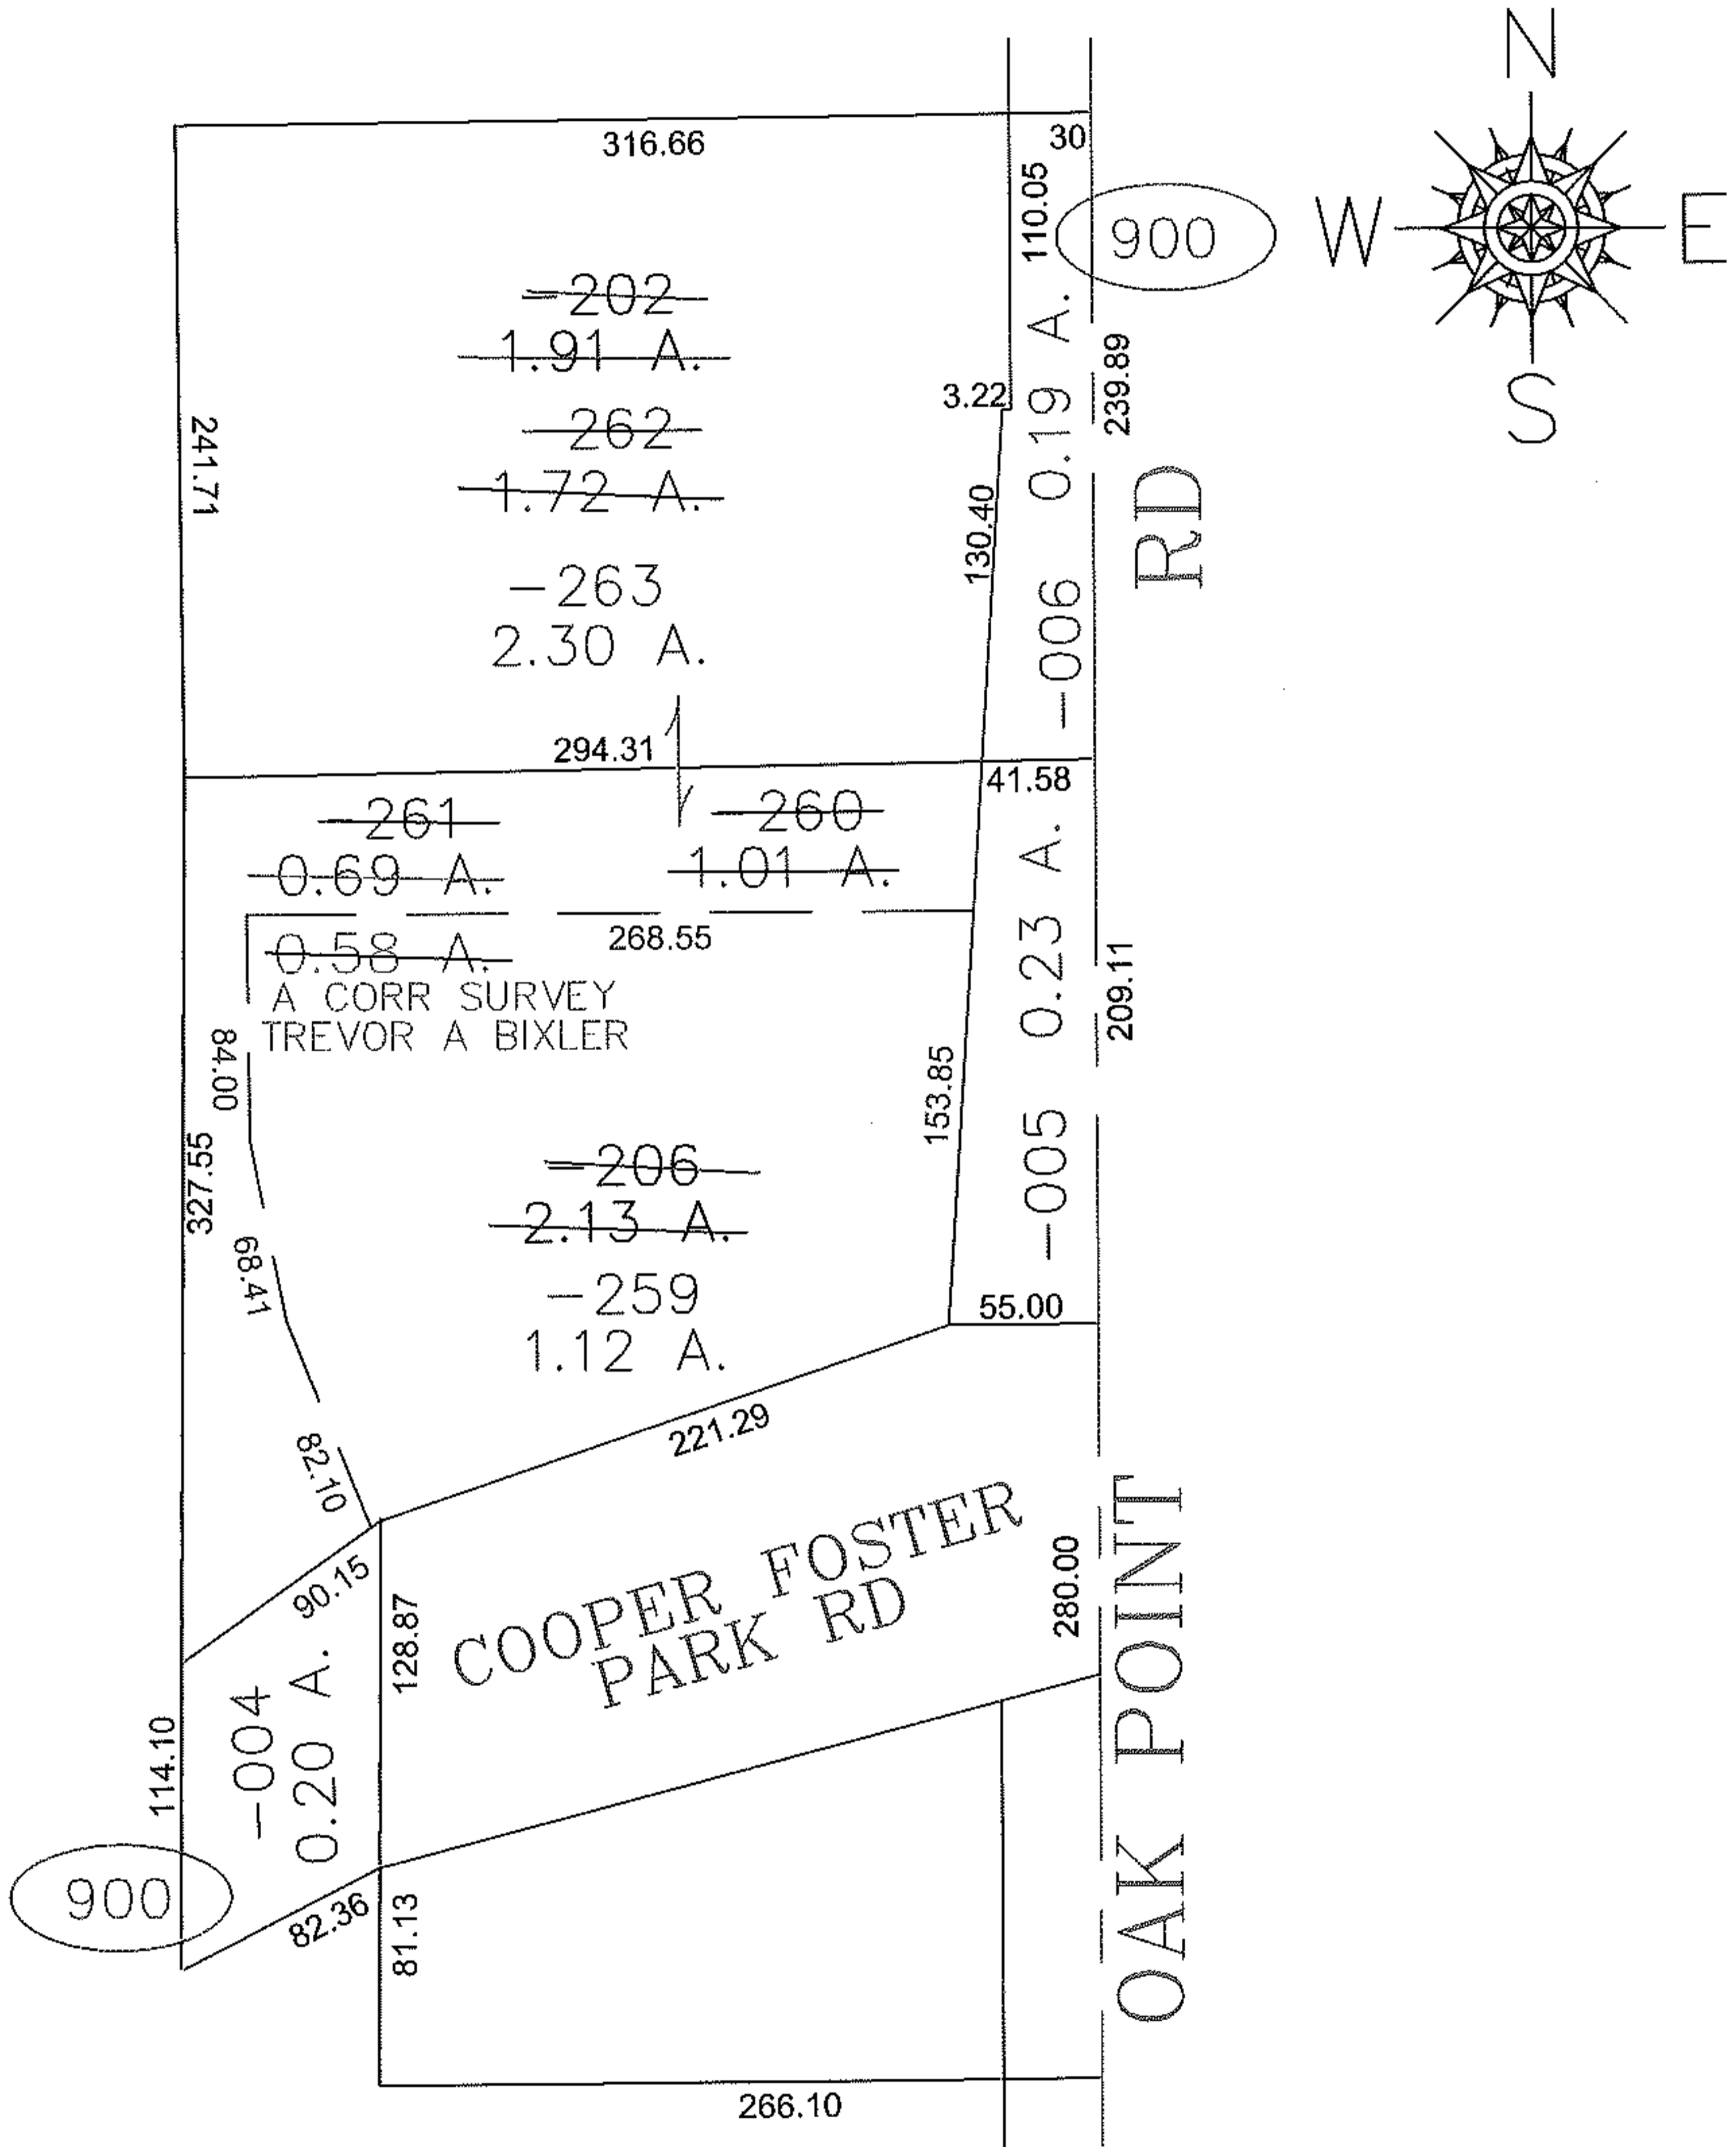

PARENT PARCEL: 05-00-001-000-206, 202

CHILD PARCEL: 05-00-001-000-259 THRU -263

STARTING POINT: CENTERLINE OF COOPER FOSTER PARK RD & OAK POINT RD

10-02804

SPLITS/DEEDS PROCESSED

LORAIN COUNTY TAX MAP DEPARTMENT  
226 MIDDLE AVE. ELYRIA, OHIO

SURVEYED BY: TREVOR A BIXLER

CLOSURE: 0.00 : 10.000

MAP PAGE(S): 05-00-001-B

APPROVED BY: JAH DATE: 2-24-10

SCALE: 1" = 100 PRIOR INSTRUMENT: 20060178812