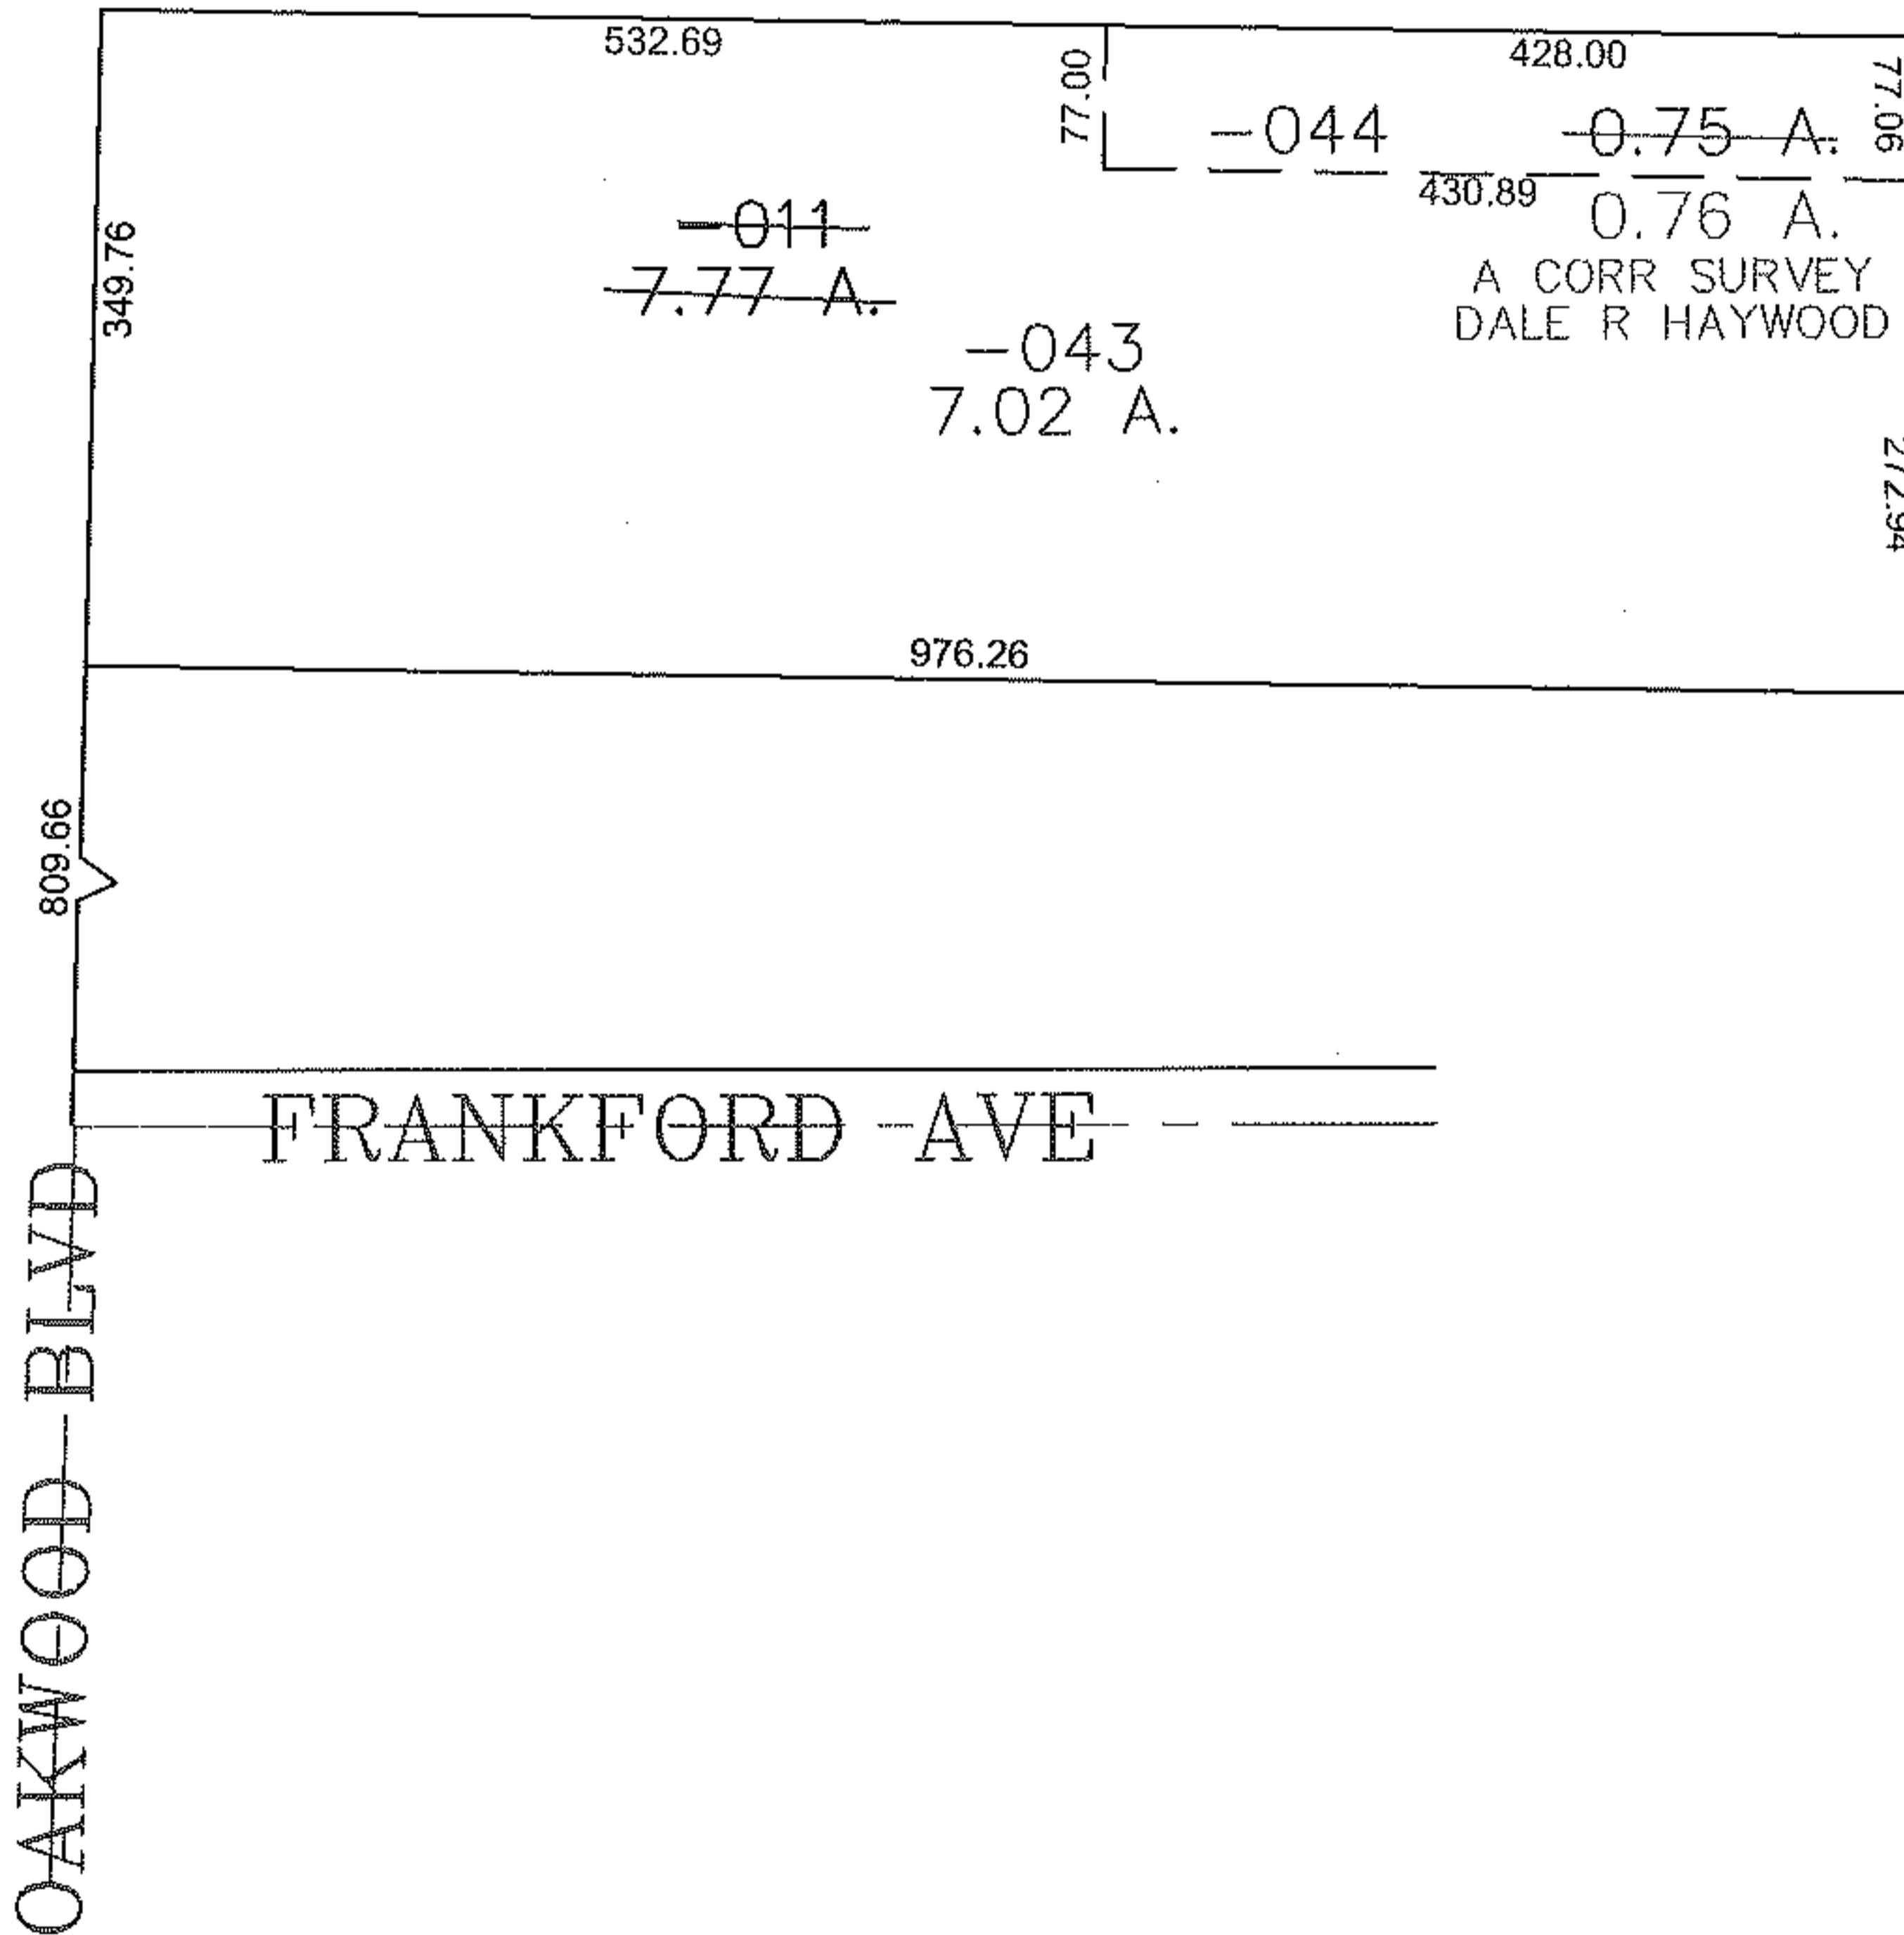

PARENT PARCEL: 03-00-104-101-011

CHILD PARCEL: 03-00-104-101-043, -044

STARTING POINT: CENTERLINE OF FRANKFORD AVE & NW CORNER OF RIDGE-VUE HEIGHTS

10-02801

SPLITS/DEEDS PROCESSED

LORAIN COUNTY TAX MAP DEPARTMENT
226 MIDDLE AVE. ELYRIA, OHIO

SURVEYED BY:	DALE HAYWOOD
CLOSURE:	0.00 : 10,000
MAP PAGE(S):	03-00-104-B
APPROVED BY:	JAH DATE: 2-15-10
SCALE:	1" = 200 PRIOR INSTRUMENT: DV 756/419