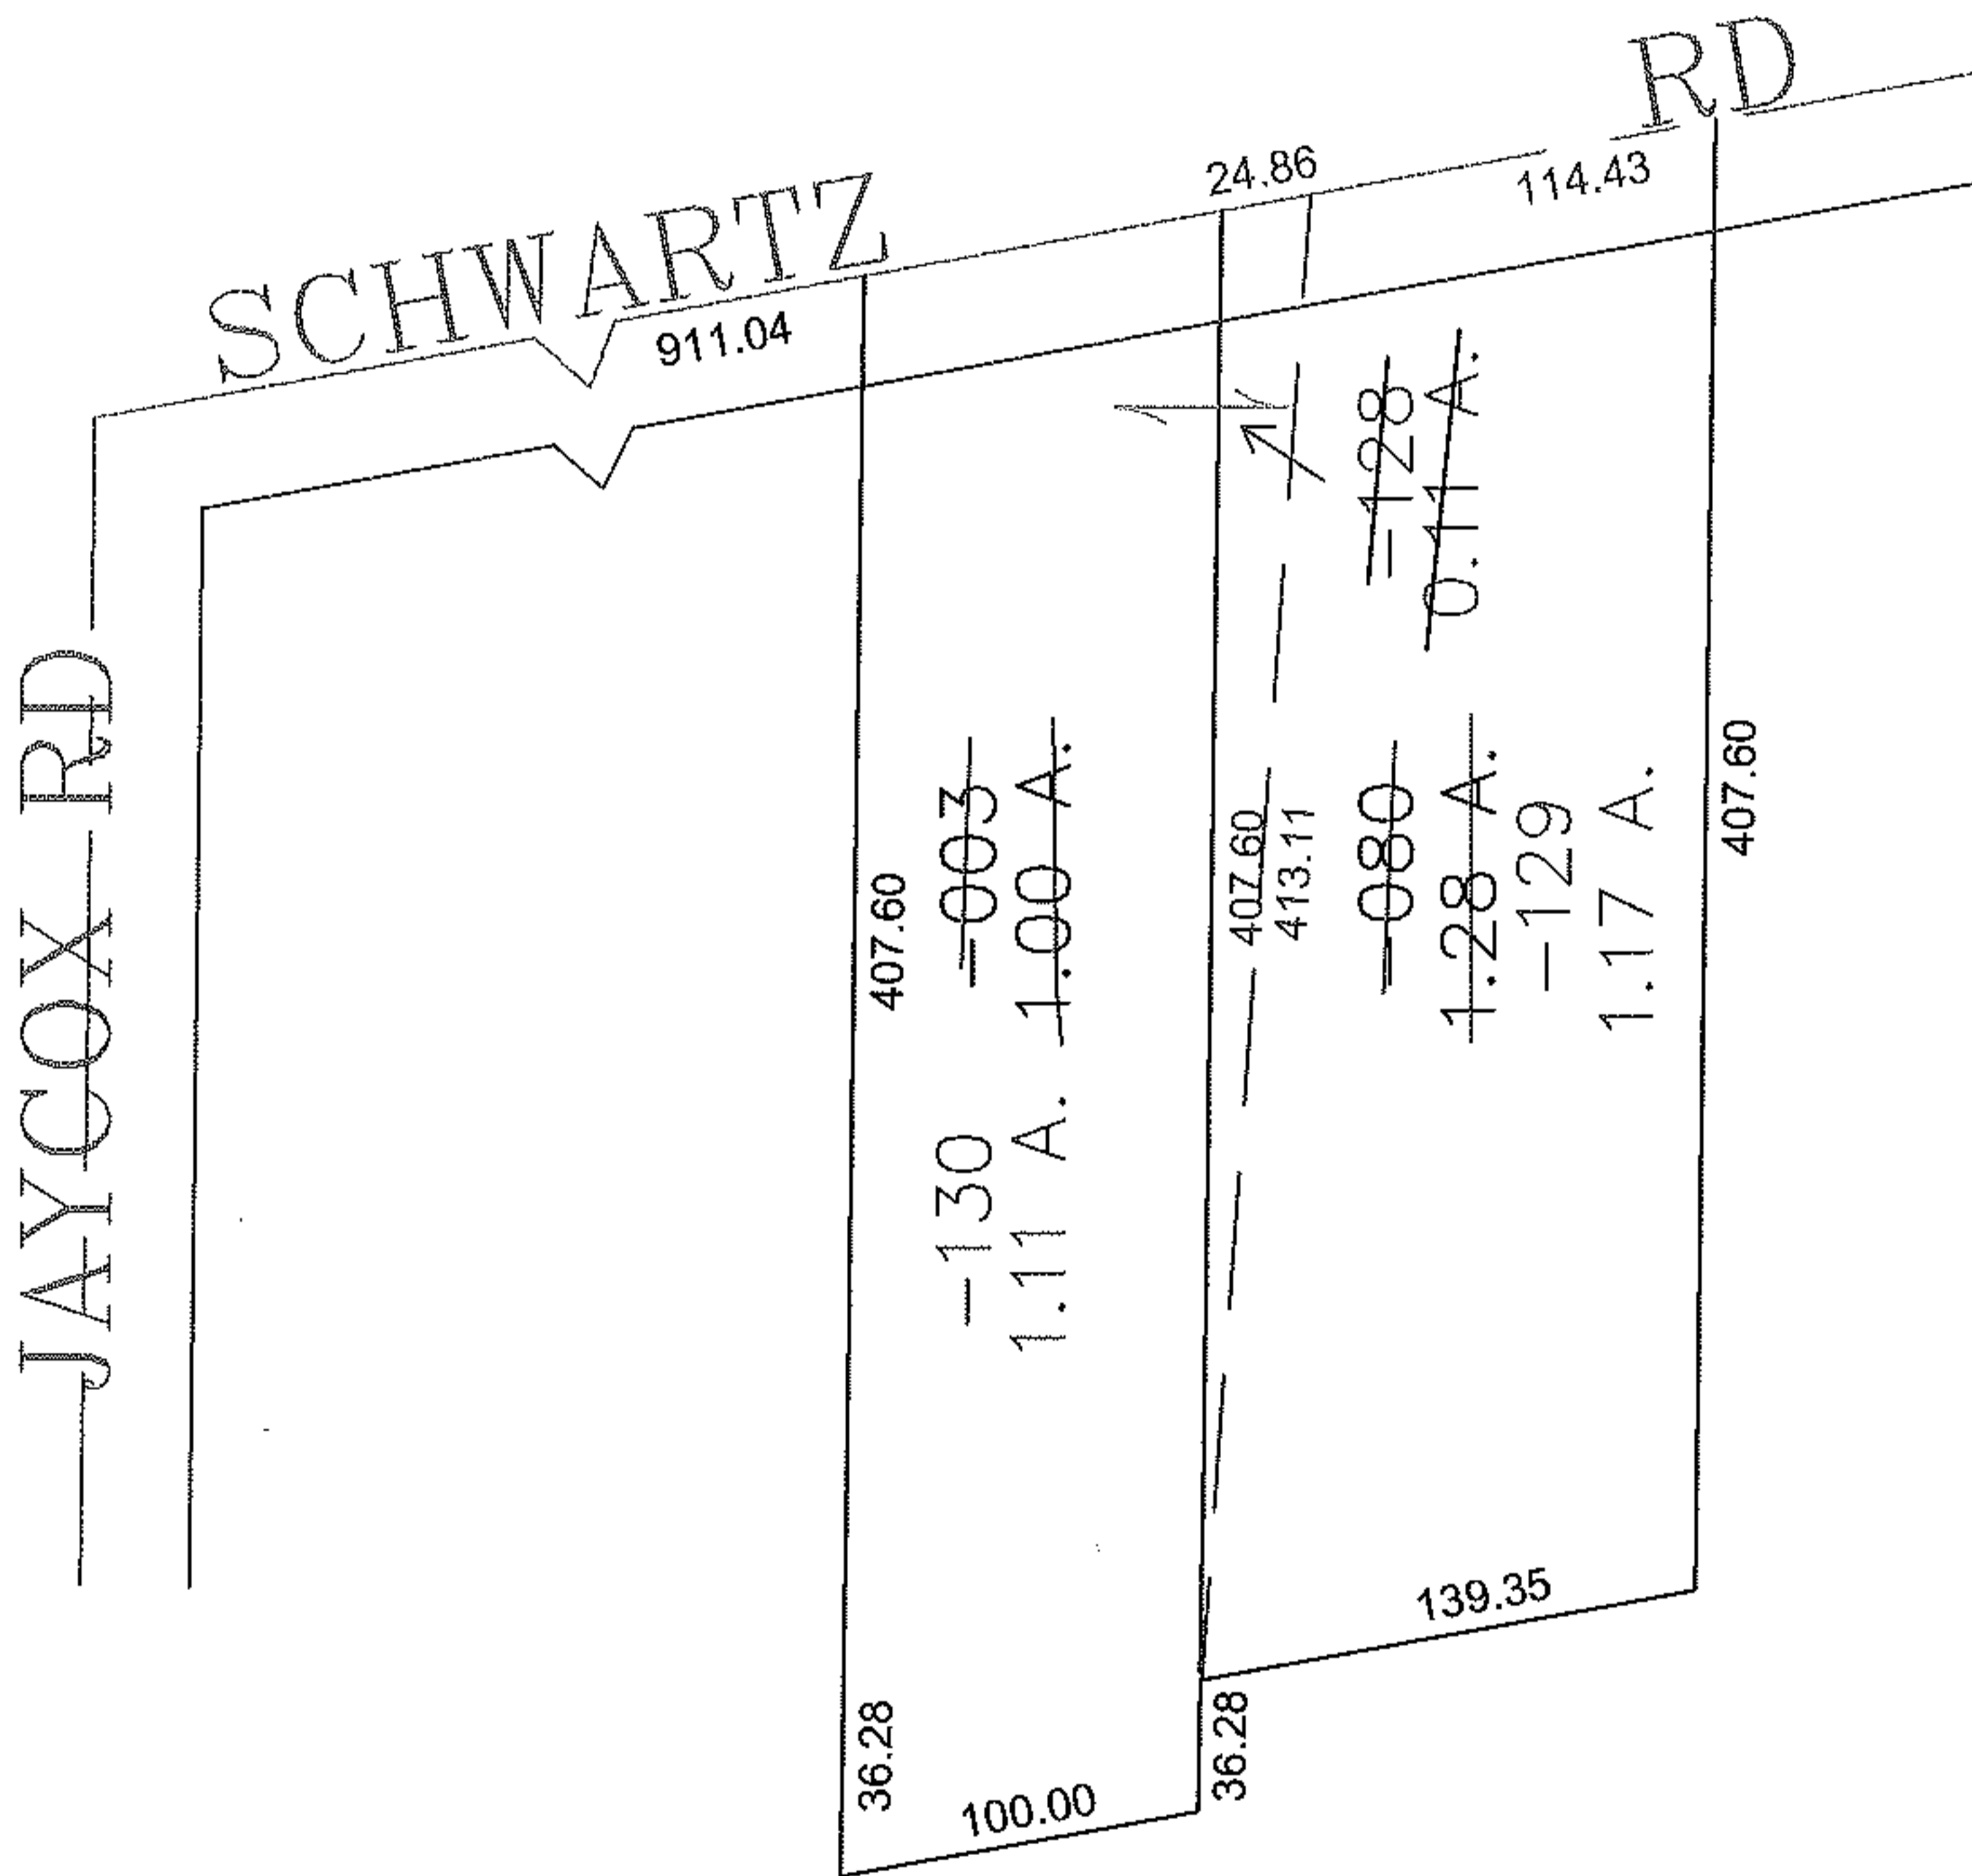

RASTER

PARENT PARCEL: 04-00-023-108-080, -003

CHILD PARCEL: 04-00-023-108-128 THRU -130

STARTING POINT: CENTERLINE OF SCHWARTZ RD & JAYCOX RD

09-02783

SPLITS/DEEDS PROCESSED

LORAIN COUNTY TAX MAP DEPARTMENT
226 MIDDLE AVE. ELYRIA, OHIO

SURVEYED BY: DANE HAPONEK

CLOSURE: 0.00 : 10.000

MAP PAGE(S): 04-00-023-G

APPROVED BY: JAH DATE: 12-15-09

SCALE: 1" = 100 PRIOR INSTRUMENT: 20090284171