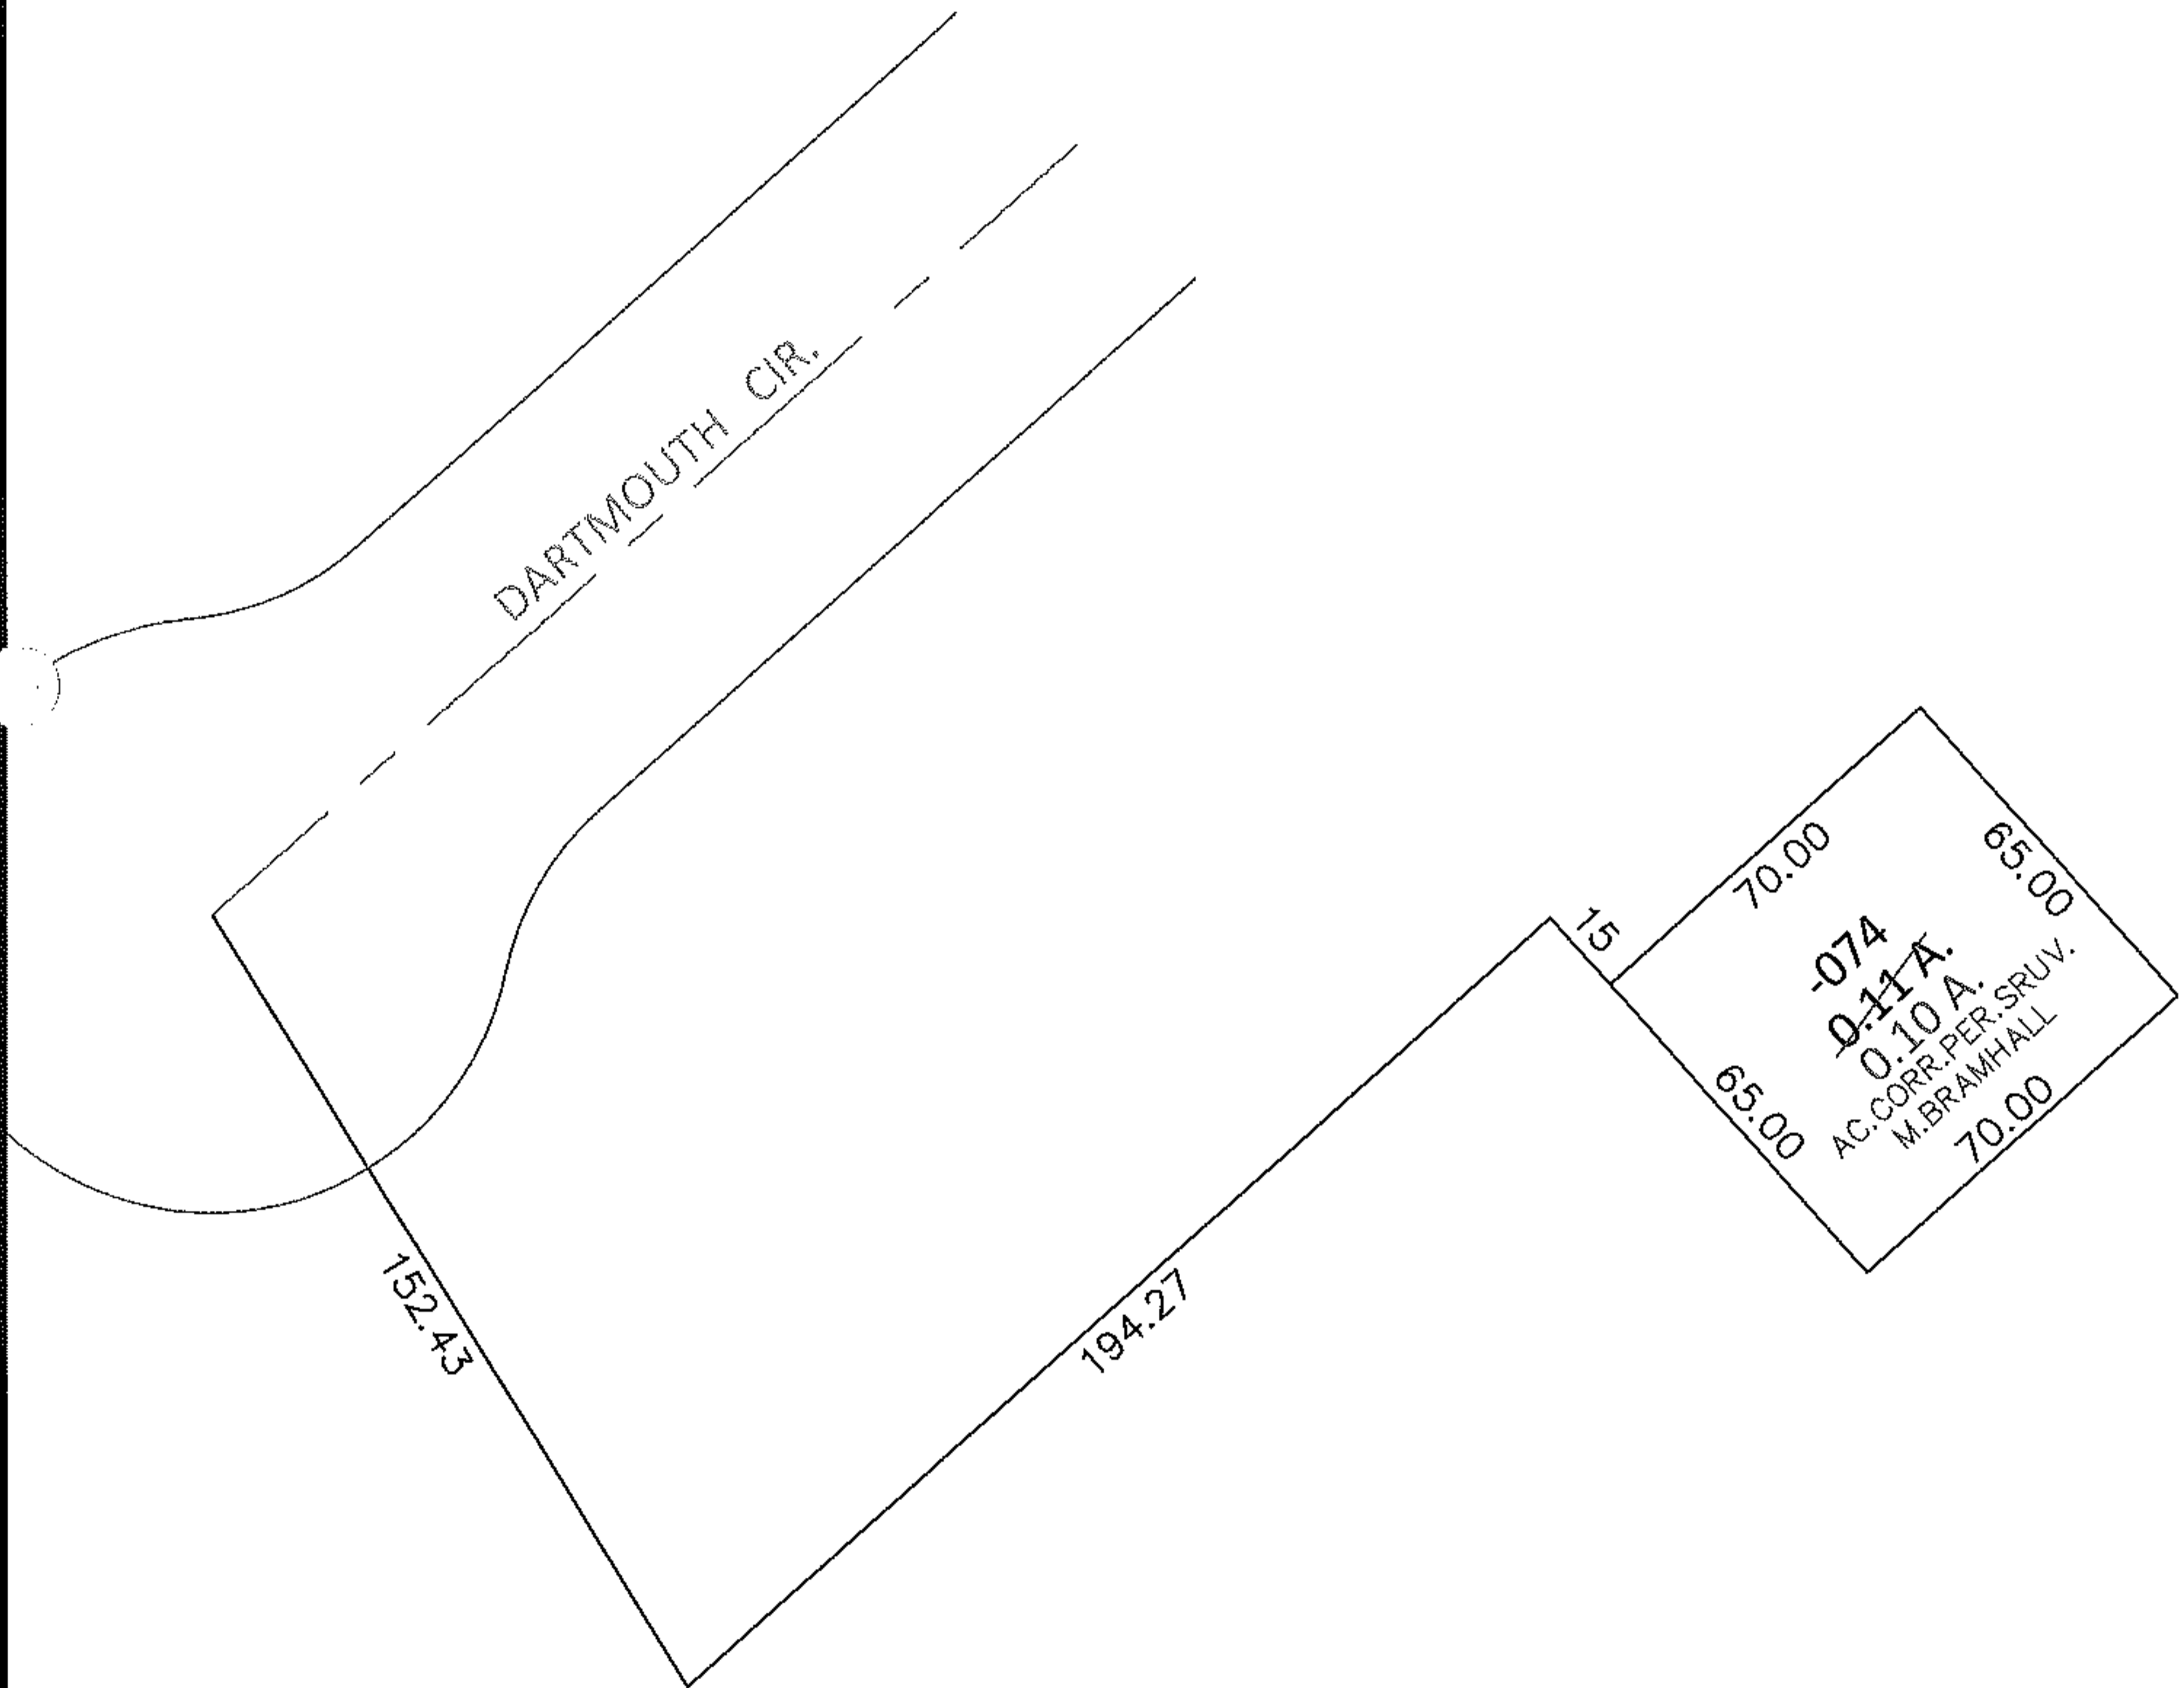

PARENT PARCEL: 06-25-002-113-074

CHILD PARCEL: \_\_\_\_\_

STARTING POINT: CENTER OF CUL-DE-SEC OF DARTMOUTH CIR.

13-02782-A

**SPLITS/DEEDS PROCESSED**

LORAIN COUNTY TAX MAP DEPARTMENT  
226 MIDDLE AVE. ELYRIA, OHIO

SURVEYED BY: MICHAEL BRAMHALL

CLOSURE: .00:10,000

MAP PAGE(S): 6-141

APPROVED BY: RRM DATE: 8-19-13

SCALE: 1"= 50' PRIOR INST.: 20130473740