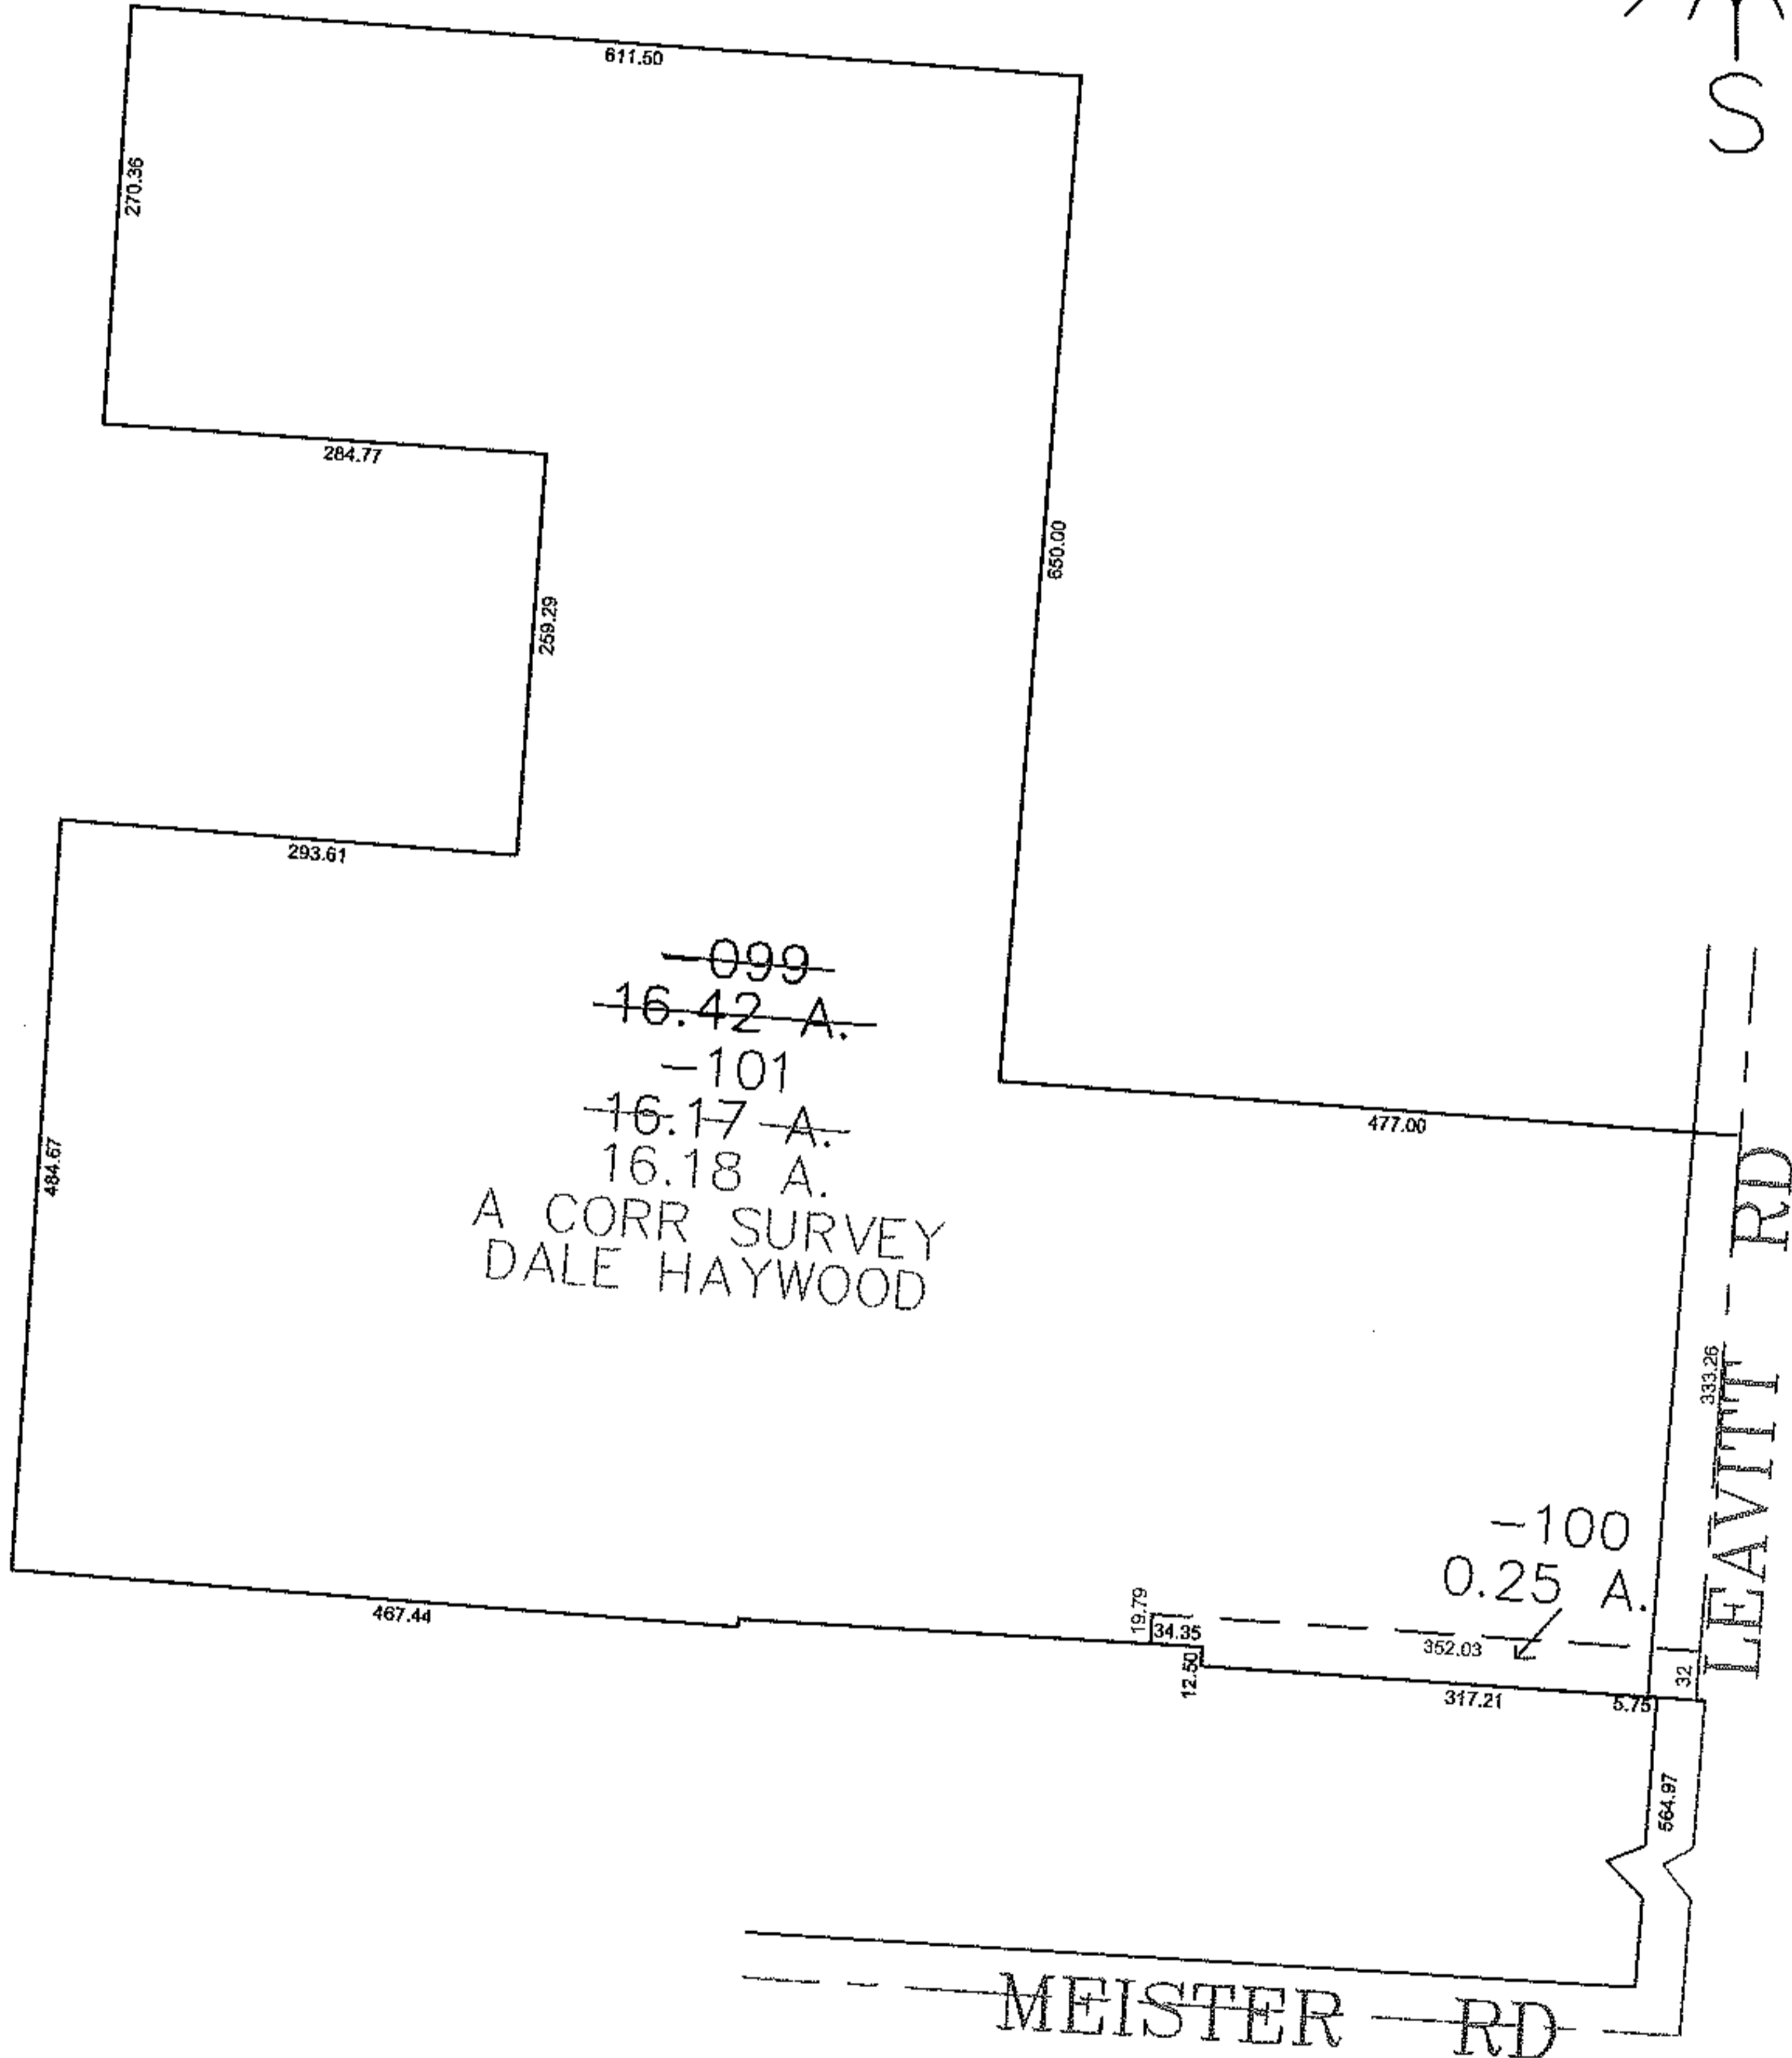

PARENT PARCEL: 02-02-018-000-099

CHILD PARCEL: 02-02-018-000-100, -101

STARTING POINT: CENTERLINE OF MEISTER RD & LEAVITT RD

09-02774

SPLITS/DEEDS PROCESSED

LORAIN COUNTY TAX MAP DEPARTMENT
226 MIDDLE AVE. ELYRIA, OHIO

SURVEYED BY: DALE HAYWOOD

CLOSURE: 0.00 : 10,000

MAP PAGE(S): 02-02-018-B

APPROVED BY: JAH DATE: 12-7-09

SCALE: 1" = 200 PRIOR INSTRUMENT: 20070216073

RASTER