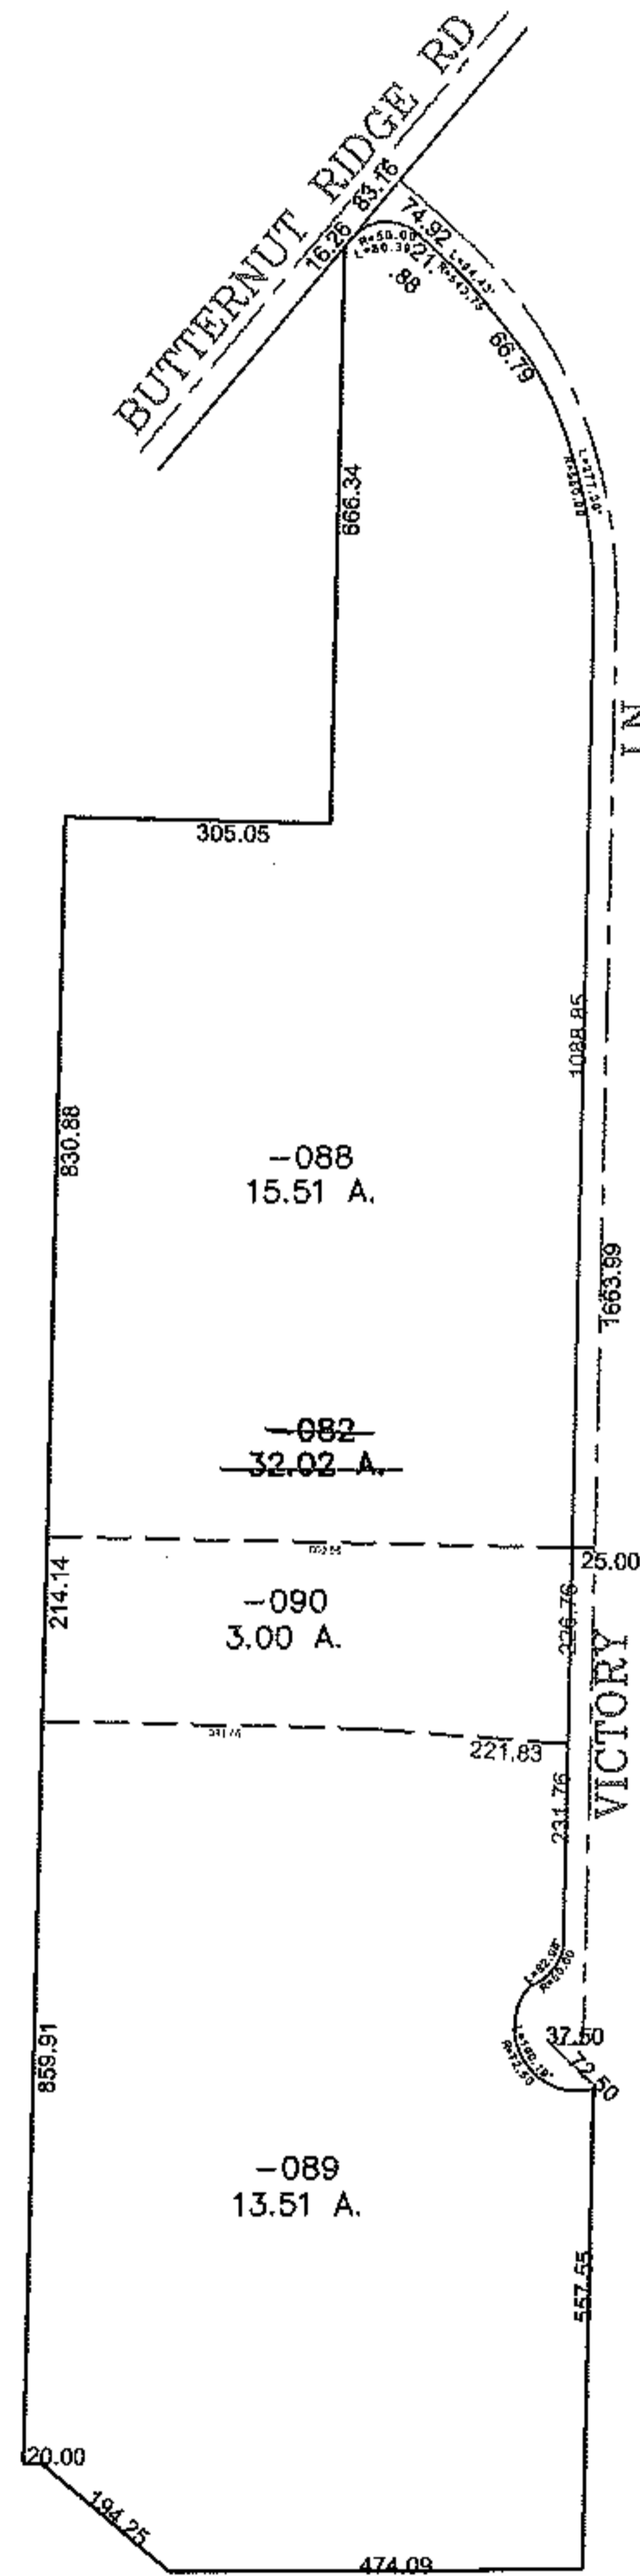

PARENT PARCEL: 07-00-003-102-082

CHILD PARCEL: 07-00-003-102-088 THRU -090

STARTING POINT: SIDELINE OF BUTTERNUT RIDGE RD & VICTORY LN

09-02770

**SPLITS/DEEDS PROCESSED**

LORAIN COUNTY TAX MAP DEPARTMENT  
226 MIDDLE AVE. ELYRIA, OHIO

SURVEYED BY: HOWARD SELEE

CLOSURE: 0.00 : 10,000

MAP PAGE(S): 07-00-003-C

APPROVED BY: JAH DATE: 12-4-09

SCALE: 1"= 400 PRIOR INST.: 20090291659