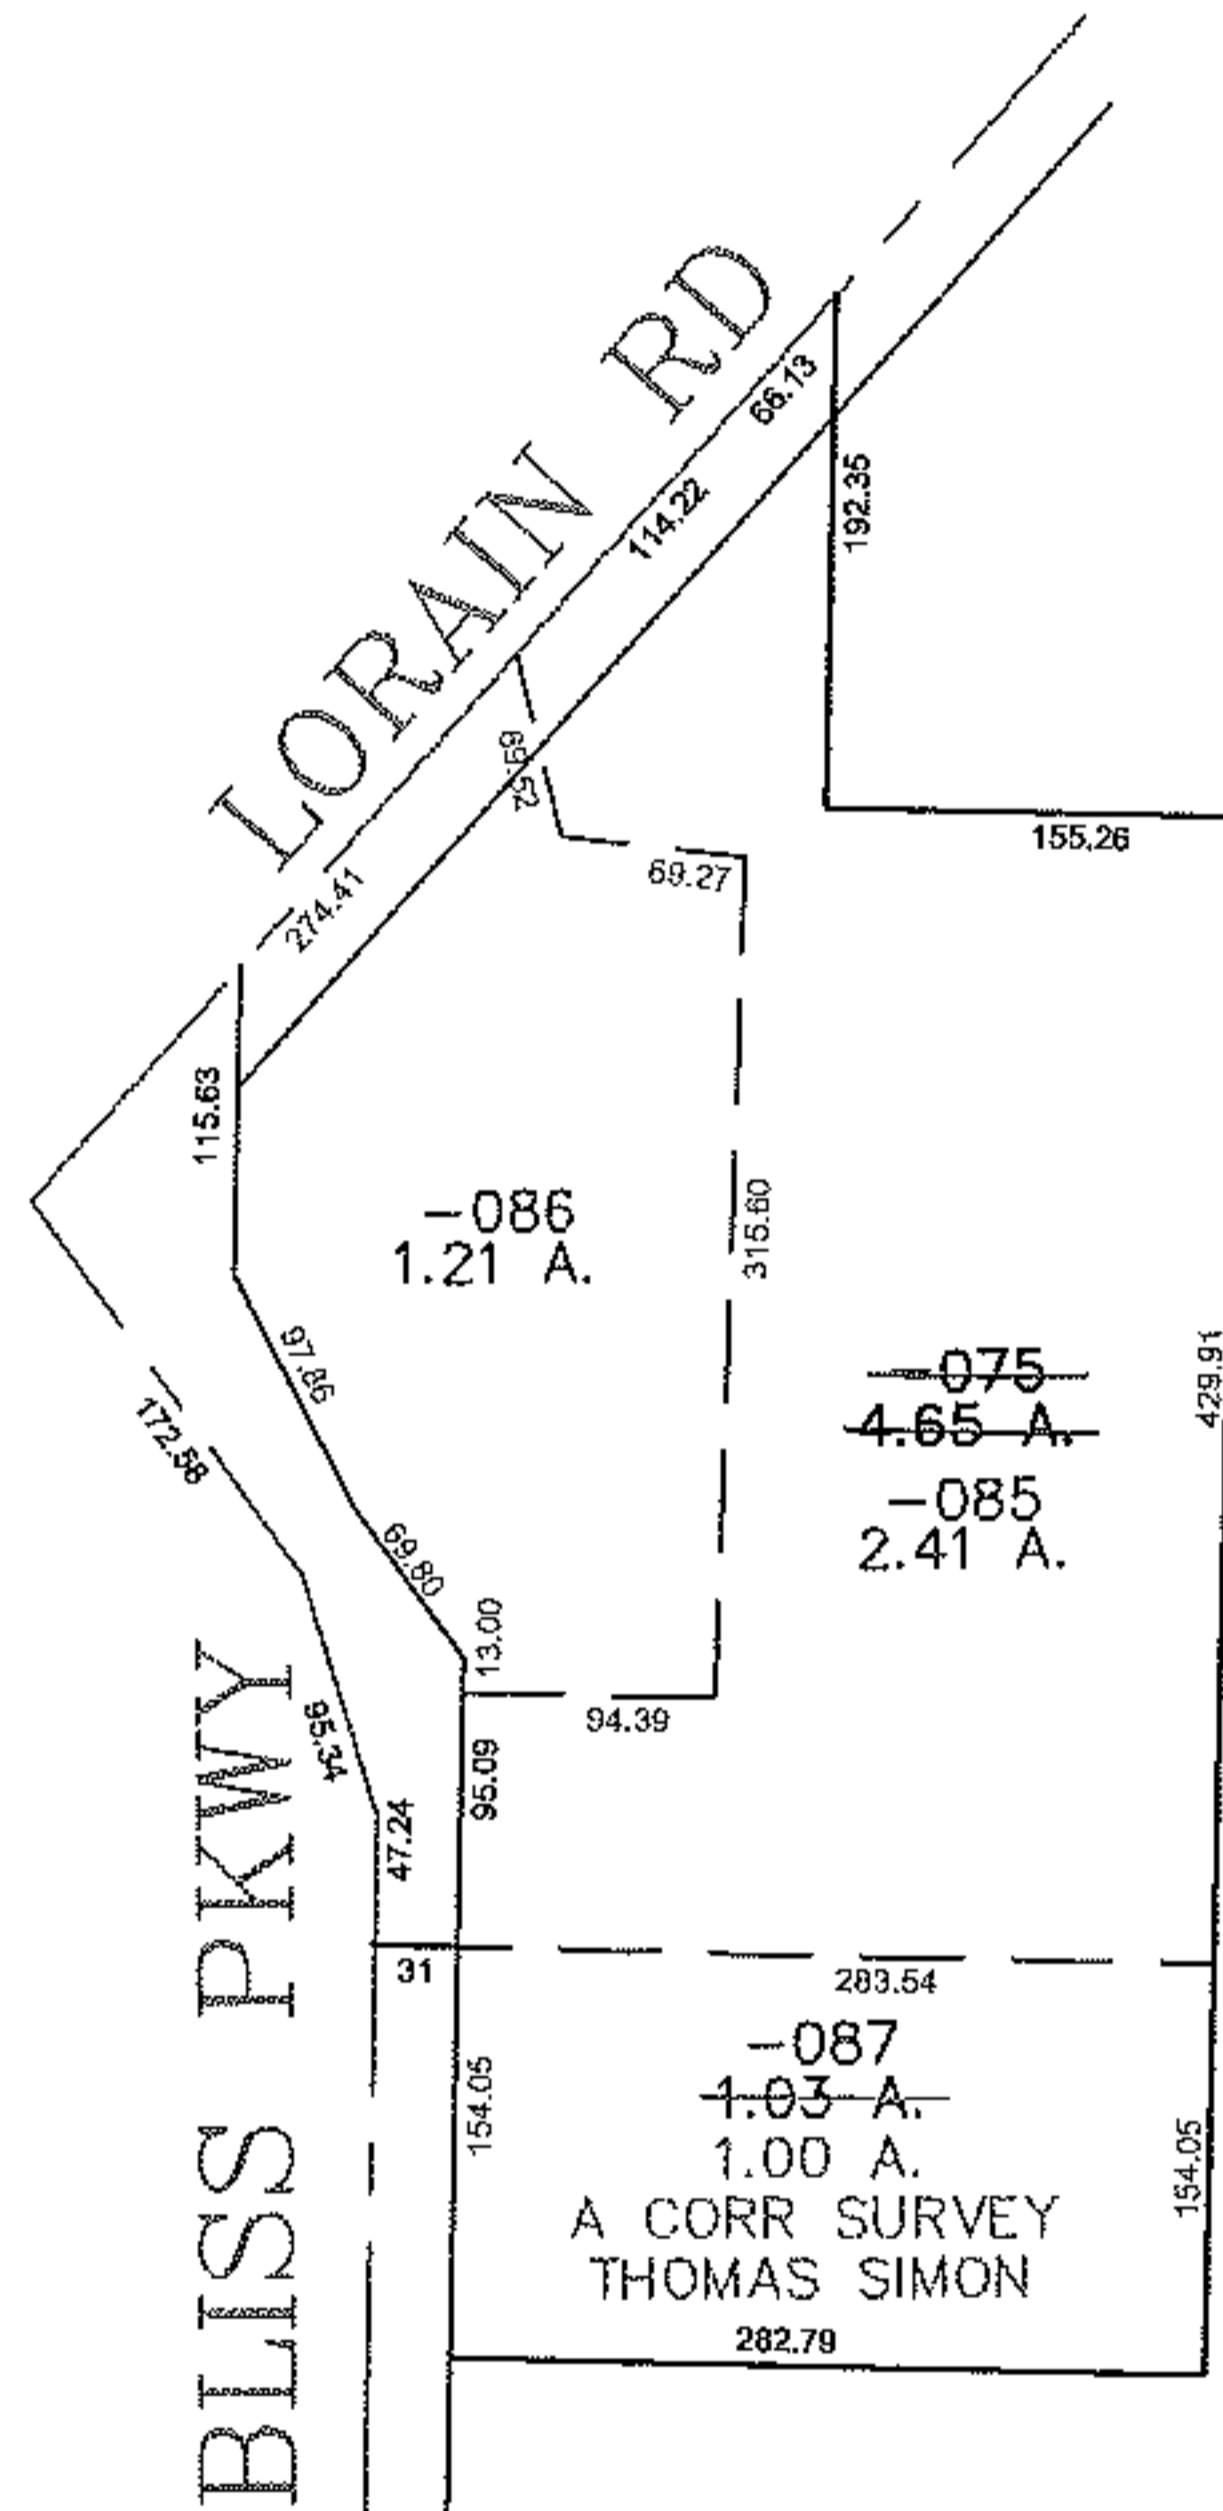

PARENT PARCEL: 07-00-003-102-075

CHILD PARCEL: 07-00-003-102-085 THRU -087

STARTING POINT: CENTERLINE OF LORAIN RD & BLISS PKWY

09-02768

SPLITS/DEEDS PROCESSED
LORAIN COUNTY TAX MAP DEPARTMENT
226 MIDDLE AVE. ELYRIA, OHIO

SURVEYED BY: THOMAS SIMON
CLOSURE: 0.00 : 10.000
MAP PAGE(S): 07-00-003-A
APPROVED BY: JAH DATE: 11-23-09
SCALE: 1" = 200' PRIOR INSTRUMENT: 20020857869