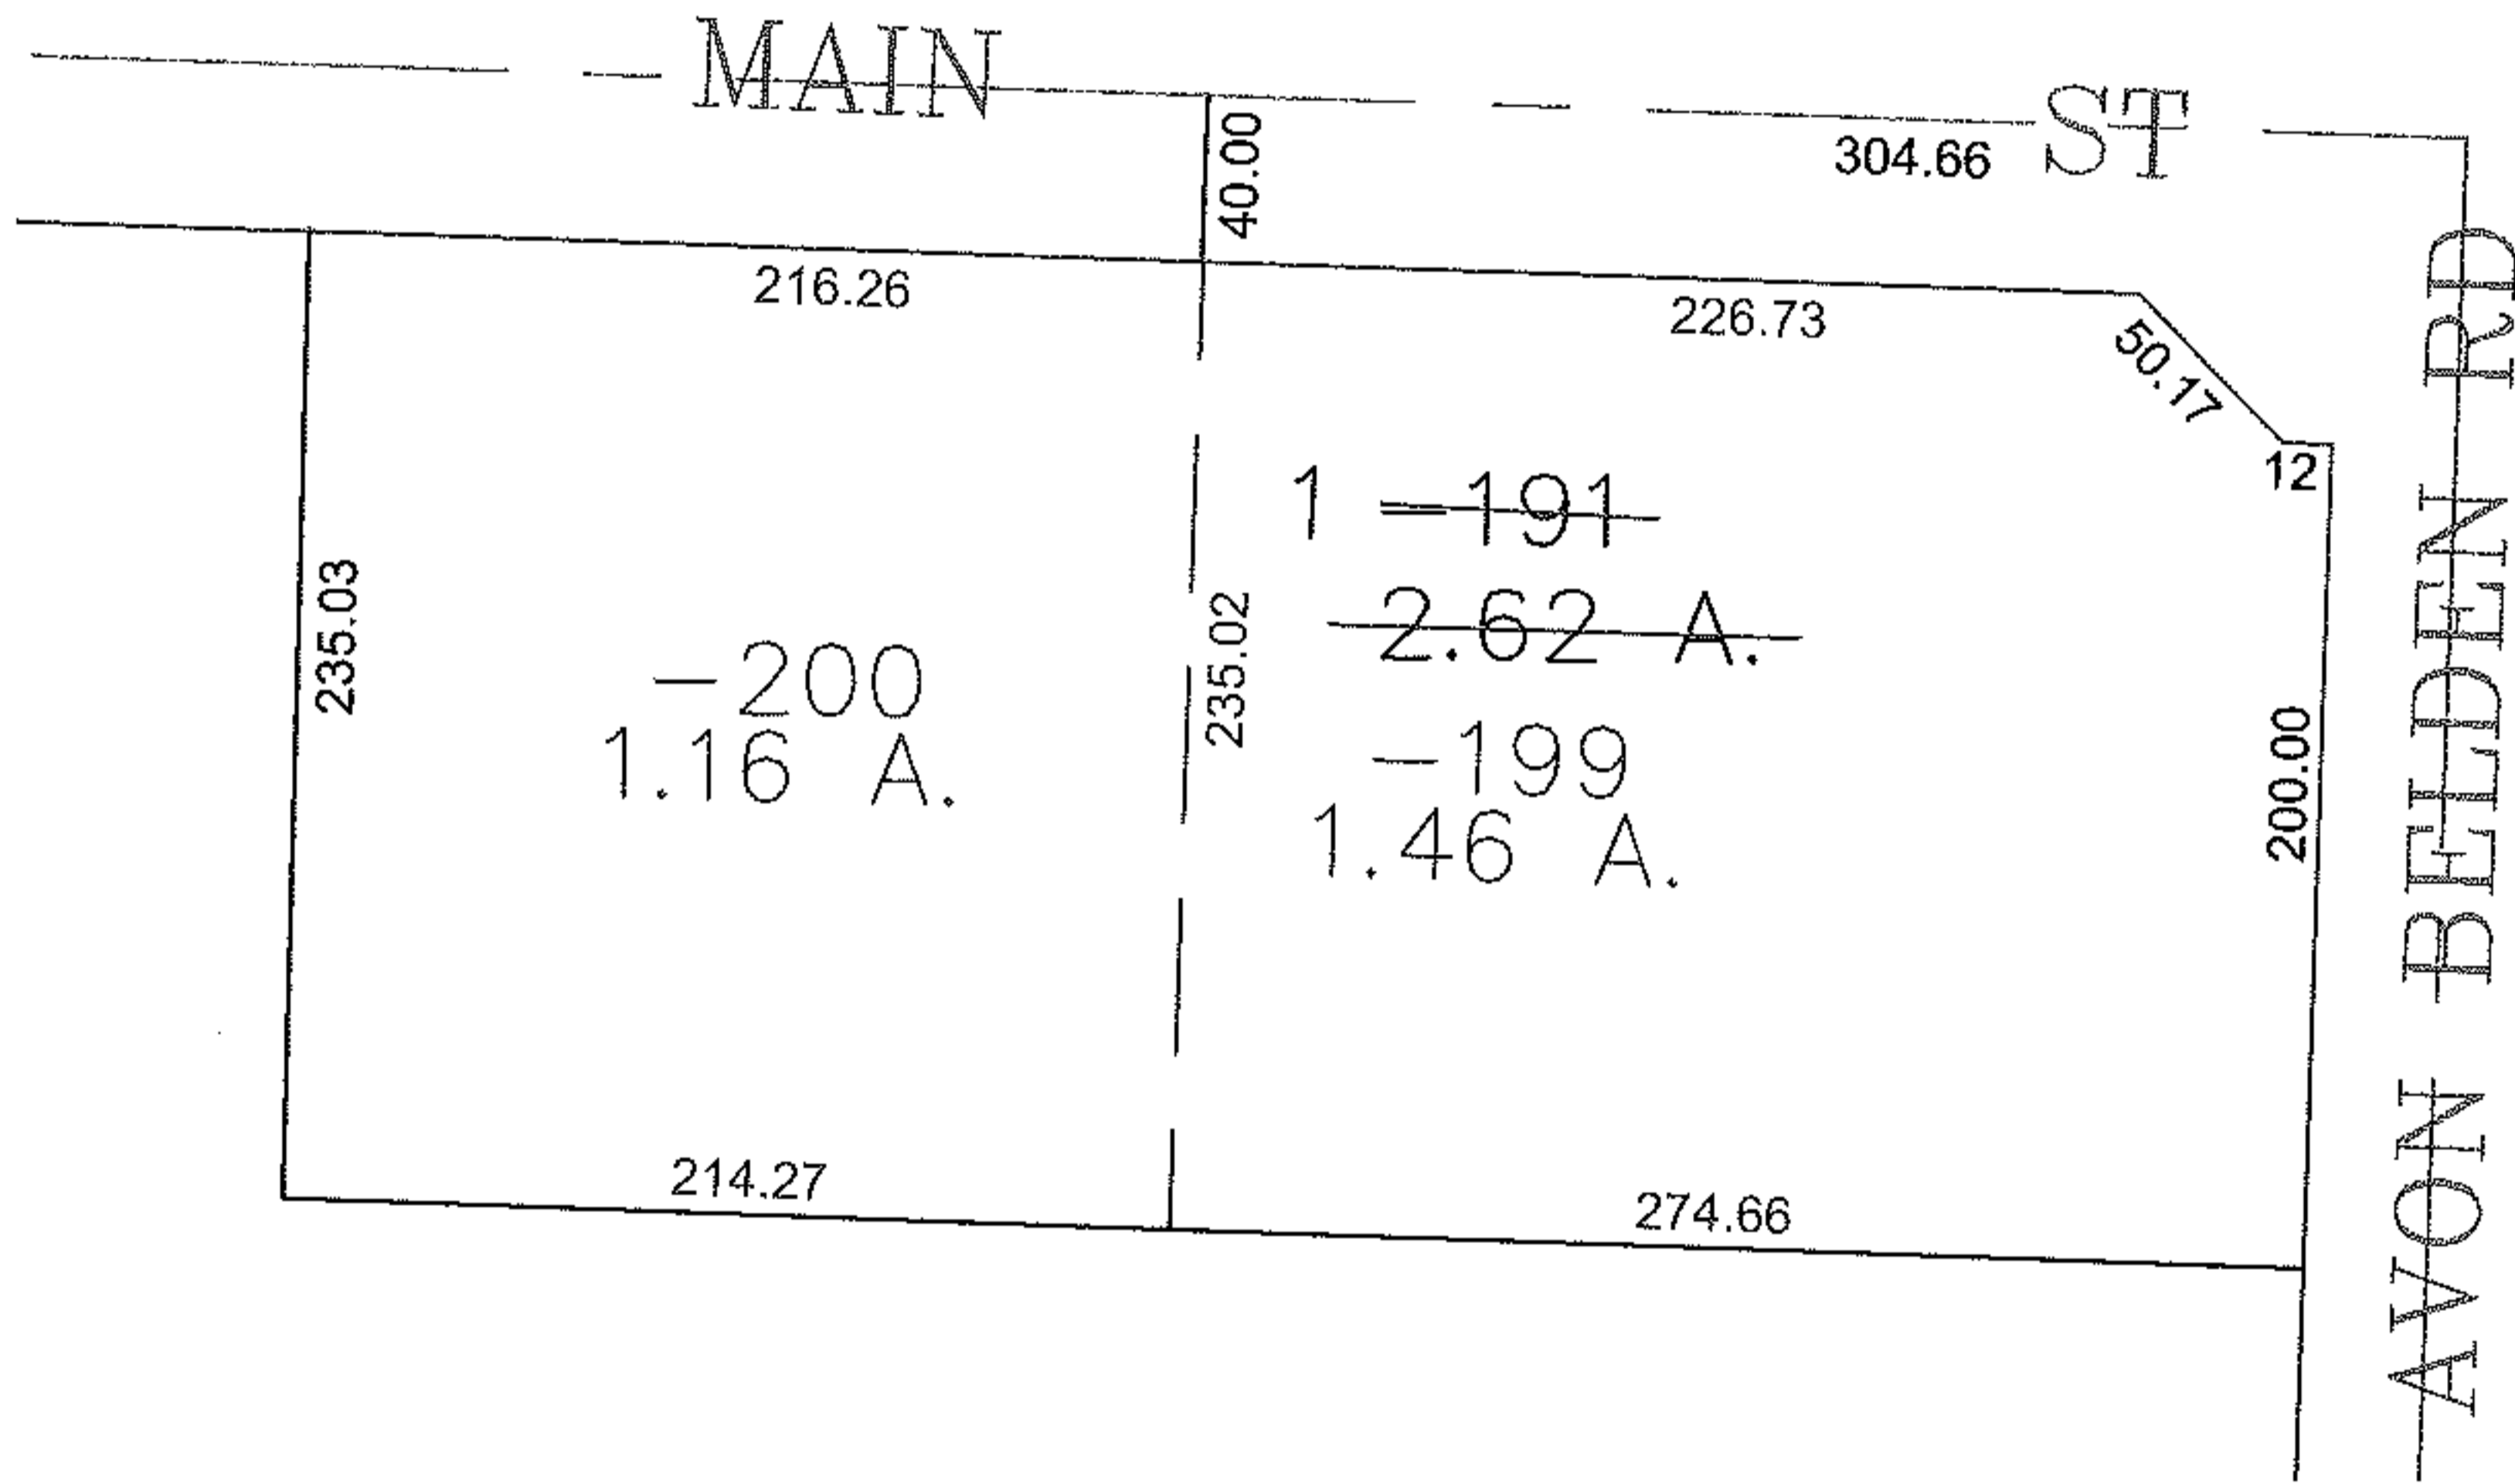

PARENT PARCEL: 04-00-016-101-191

CHILD PARCEL: 04-00-016-101-199, -200

STARTING POINT: CENTERLINE OF MAIN ST & AVON BELDEN RD

09-02763

SPLITS/DEEDS PROCESSED

LORAIN COUNTY TAX MAP DEPARTMENT
226 MIDDLE AVE. ELYRIA, OHIO

SURVEYED BY: MICHAEL BRAMHALL
 CLOSURE: 0.00 : 10,000
 MAP PAGE(S): 04-00-016-F
 APPROVED BY: JAH DATE: 11-5-09
 SCALE: 1" = 100' PRIOR INSTRUMENT: 20030919223