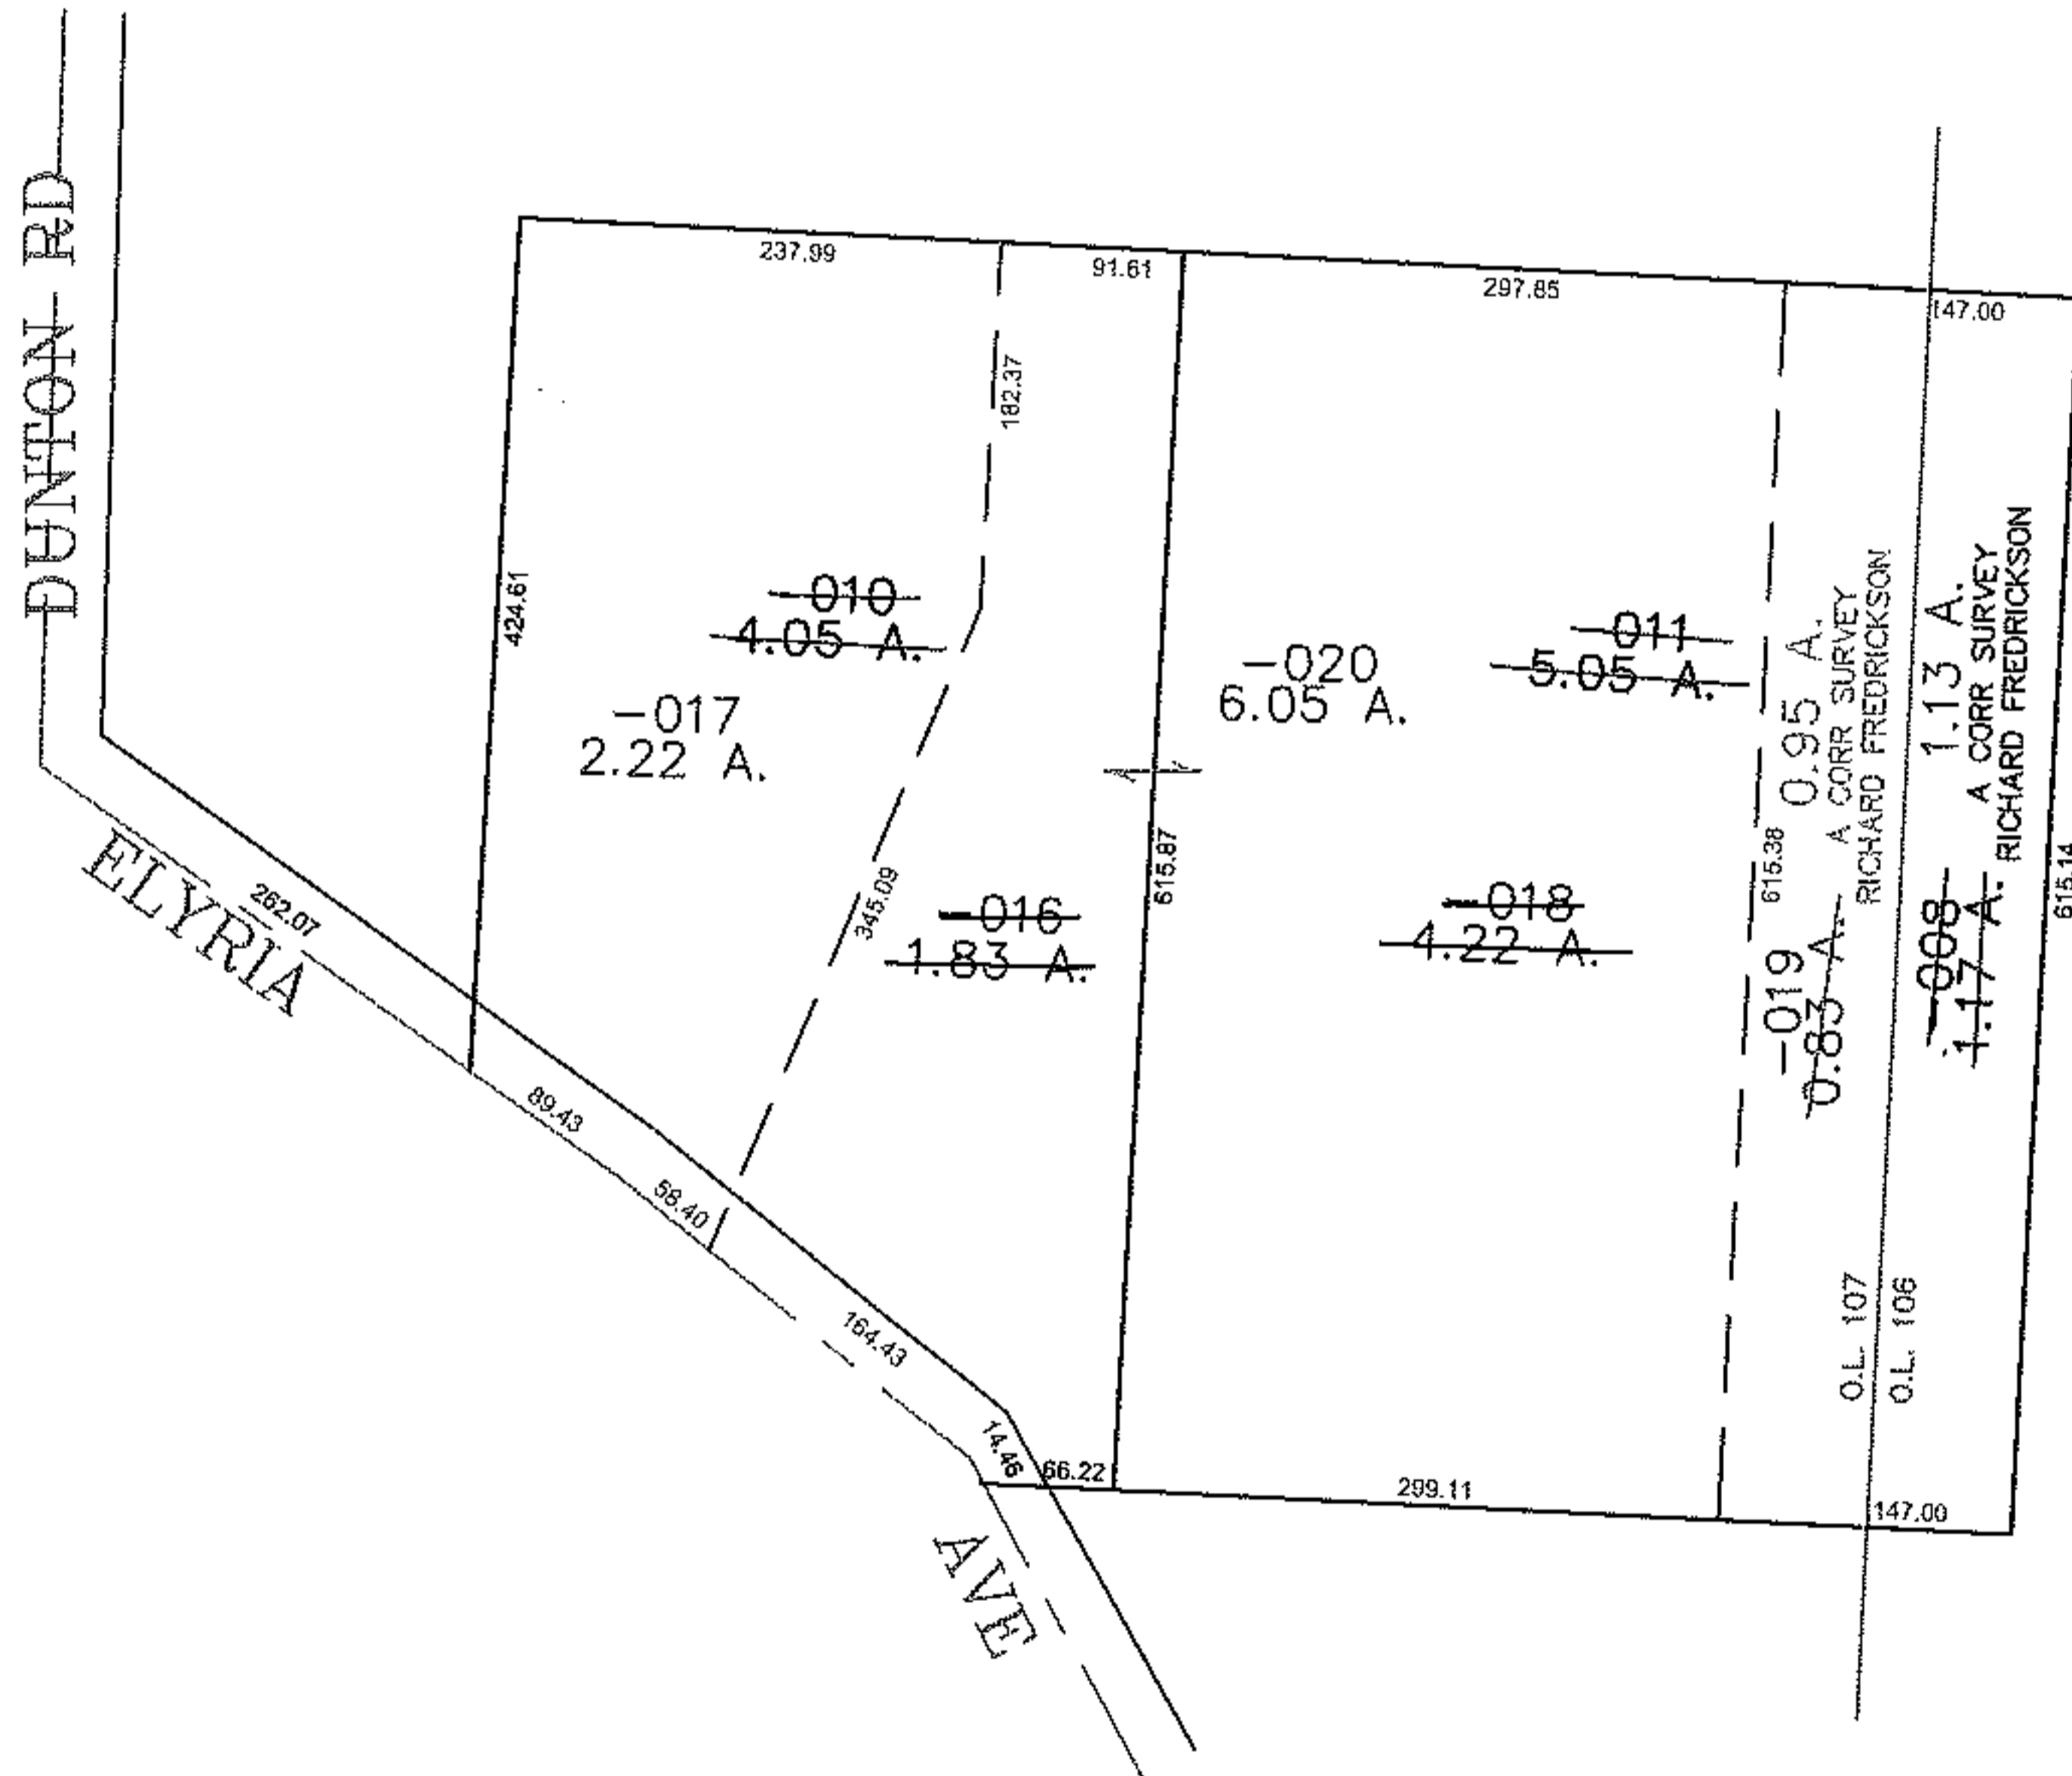

RASTER

PARENT PARCEL: 03-00-107-105-010, -011 03-00-106-102-008

CHILD PARCEL: 03-00-107-105-016 THRU -020

STARTING POINT: CENTERLINE OF ELYRIA AVE & DUNTON RD

09-02756

**SPLITS/DEEDS PROCESSED**  
LORAIN COUNTY TAX MAP DEPARTMENT  
226 MIDDLE AVE. ELYRIA, OHIO

SURVEYED BY: RICHARD FREDRICKSON  
CLOSURE: 0.00 : 10.000  
MAP PAGE(S): 03-00-107-B 03-00-106-A  
APPROVED BY: JAH DATE: 10-20-09  
SCALE: 1" = 200 PRIOR INSTRUMENT: 20030916125