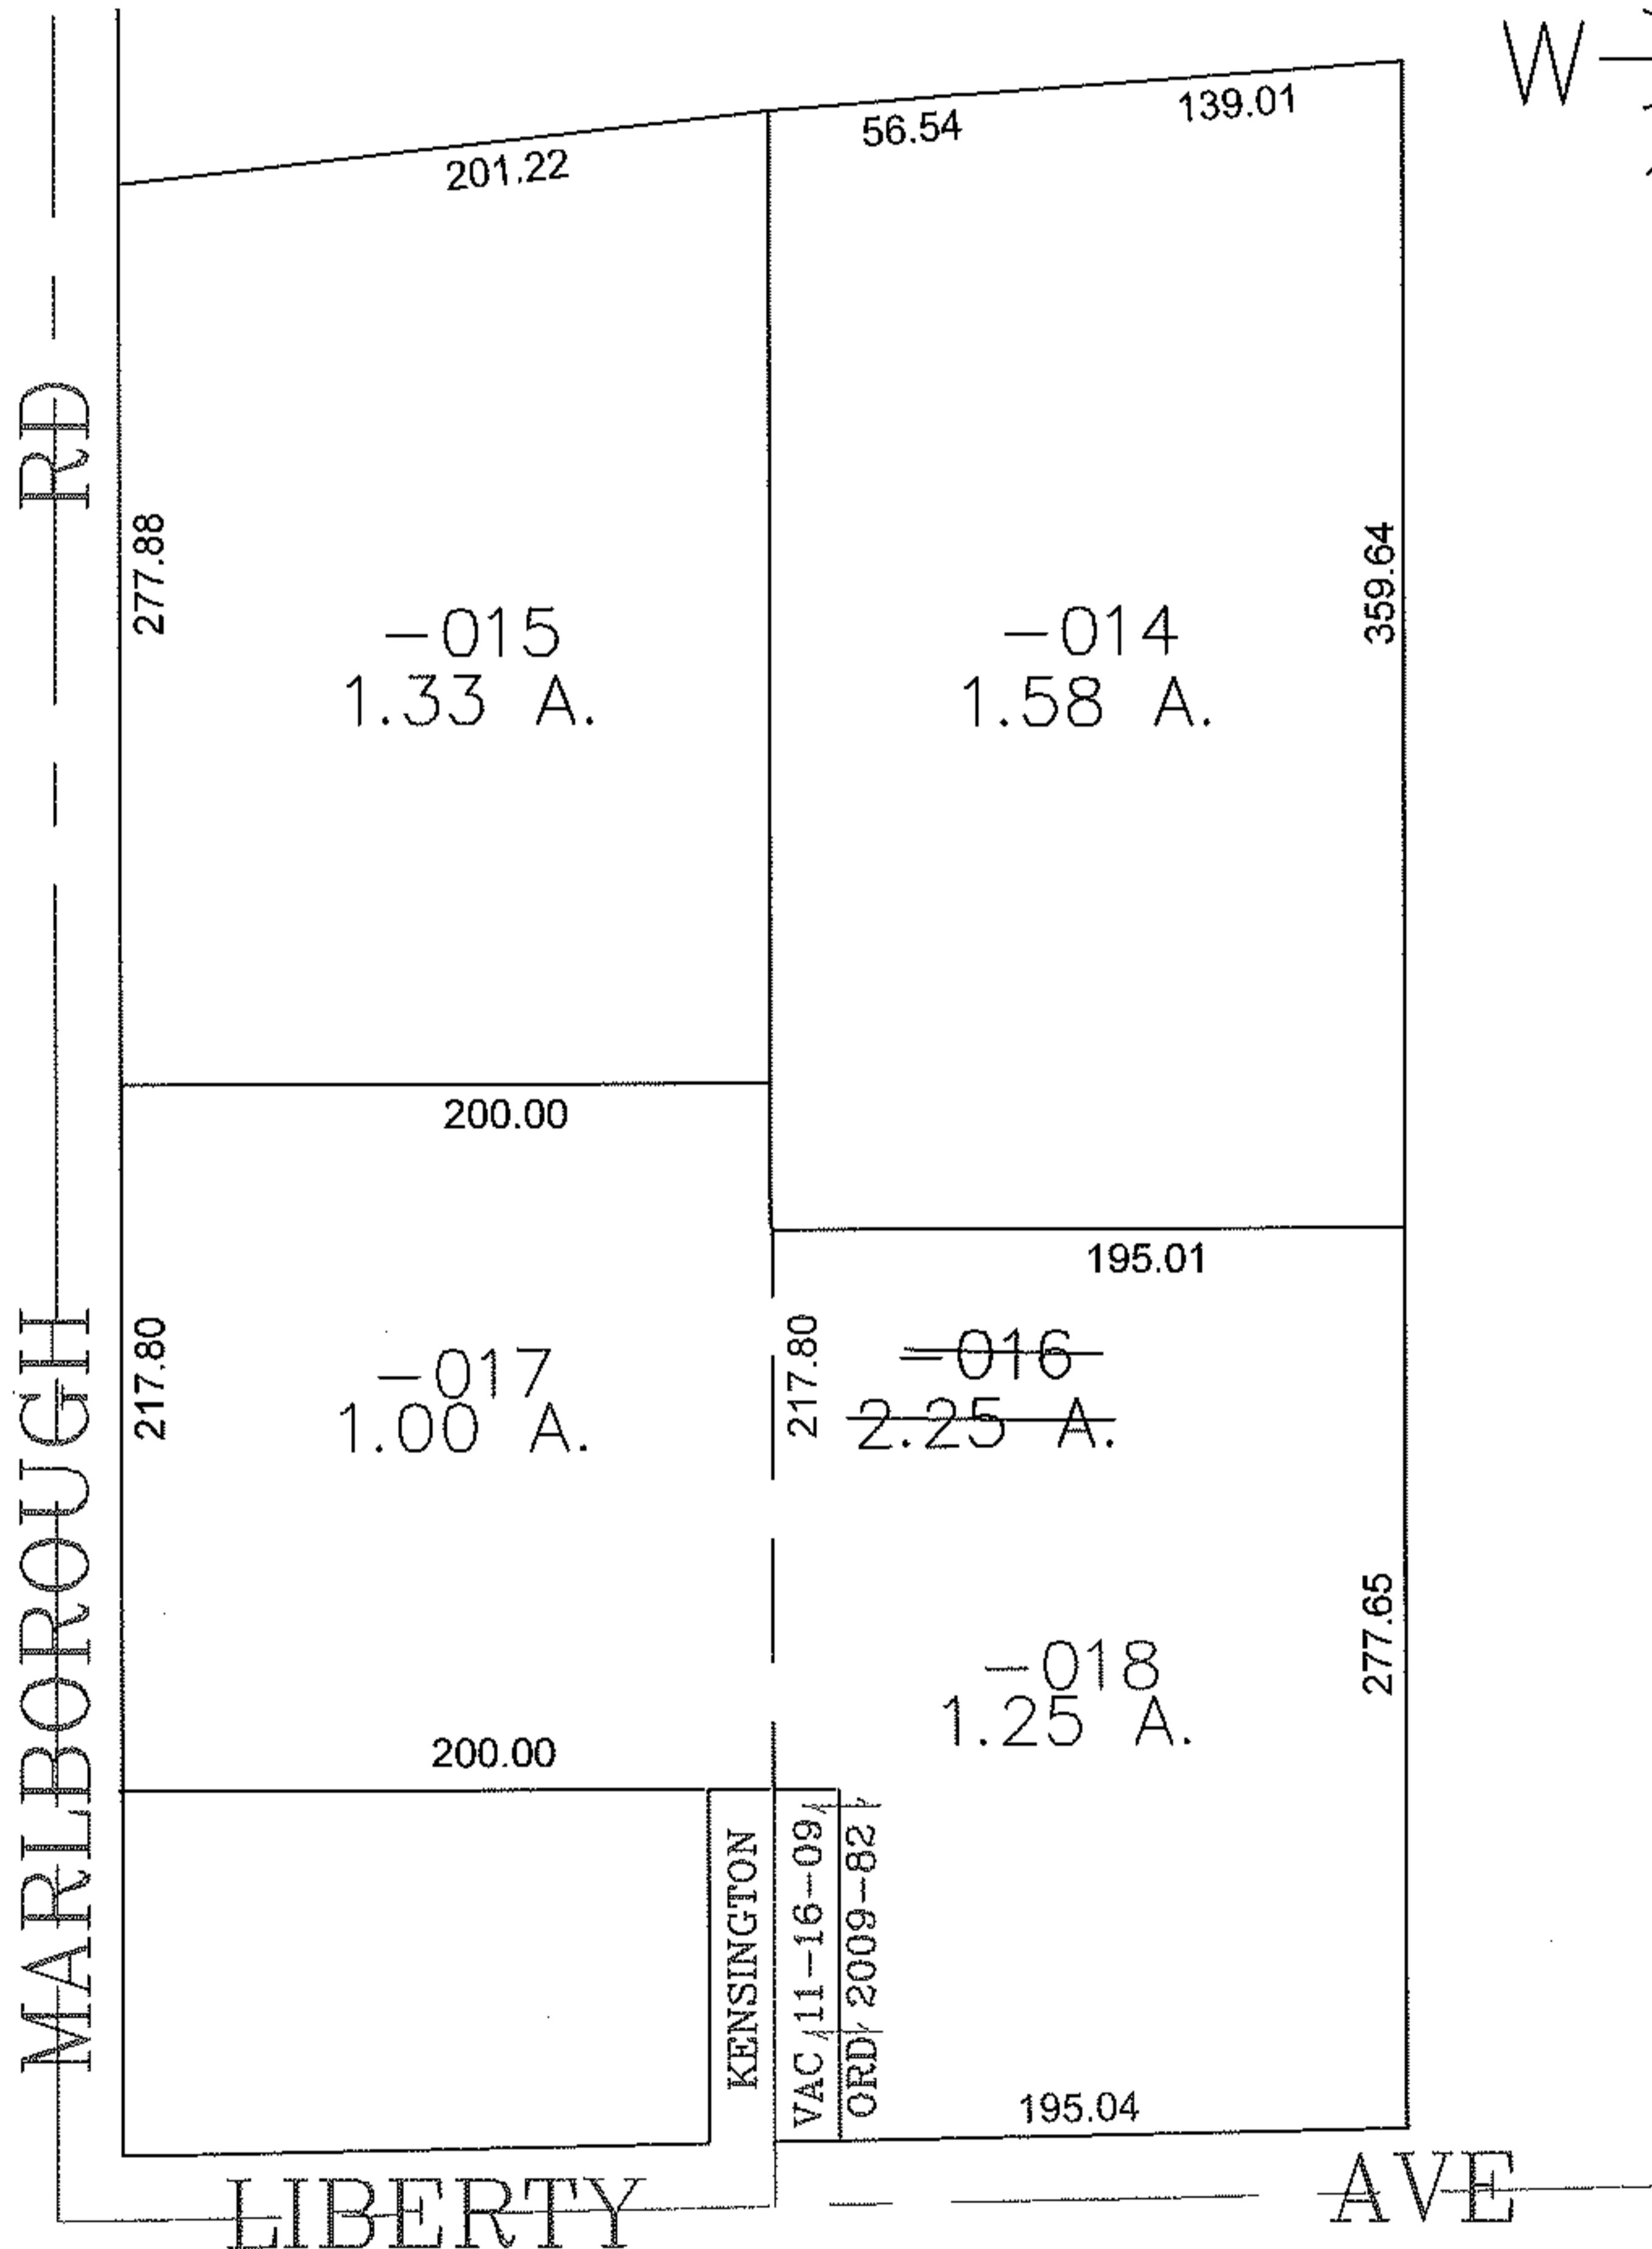

PARENT PARCEL: 01-00-003-122-013

CHILD PARCEL: 01-00-003-122-014 THRU -016

STARTING POINT: CENTERLINE OF KENSINGTON RD & LIBERTY AVE

09-02749

SPLITS/DEEDS PROCESSED

LORAIN COUNTY TAX MAP DEPARTMENT
226 MIDDLE AVE. ELYRIA, OHIO

SURVEYED BY: PHILLIP ROSEBECK
 CLOSURE: 0.00 : 10.000
 MAP PAGE(S): 01-00-003-B
 APPROVED BY: JAH DATE: 9-30-09
 SCALE: 1" = 100' PRIOR INSTRUMENT: 19990598035