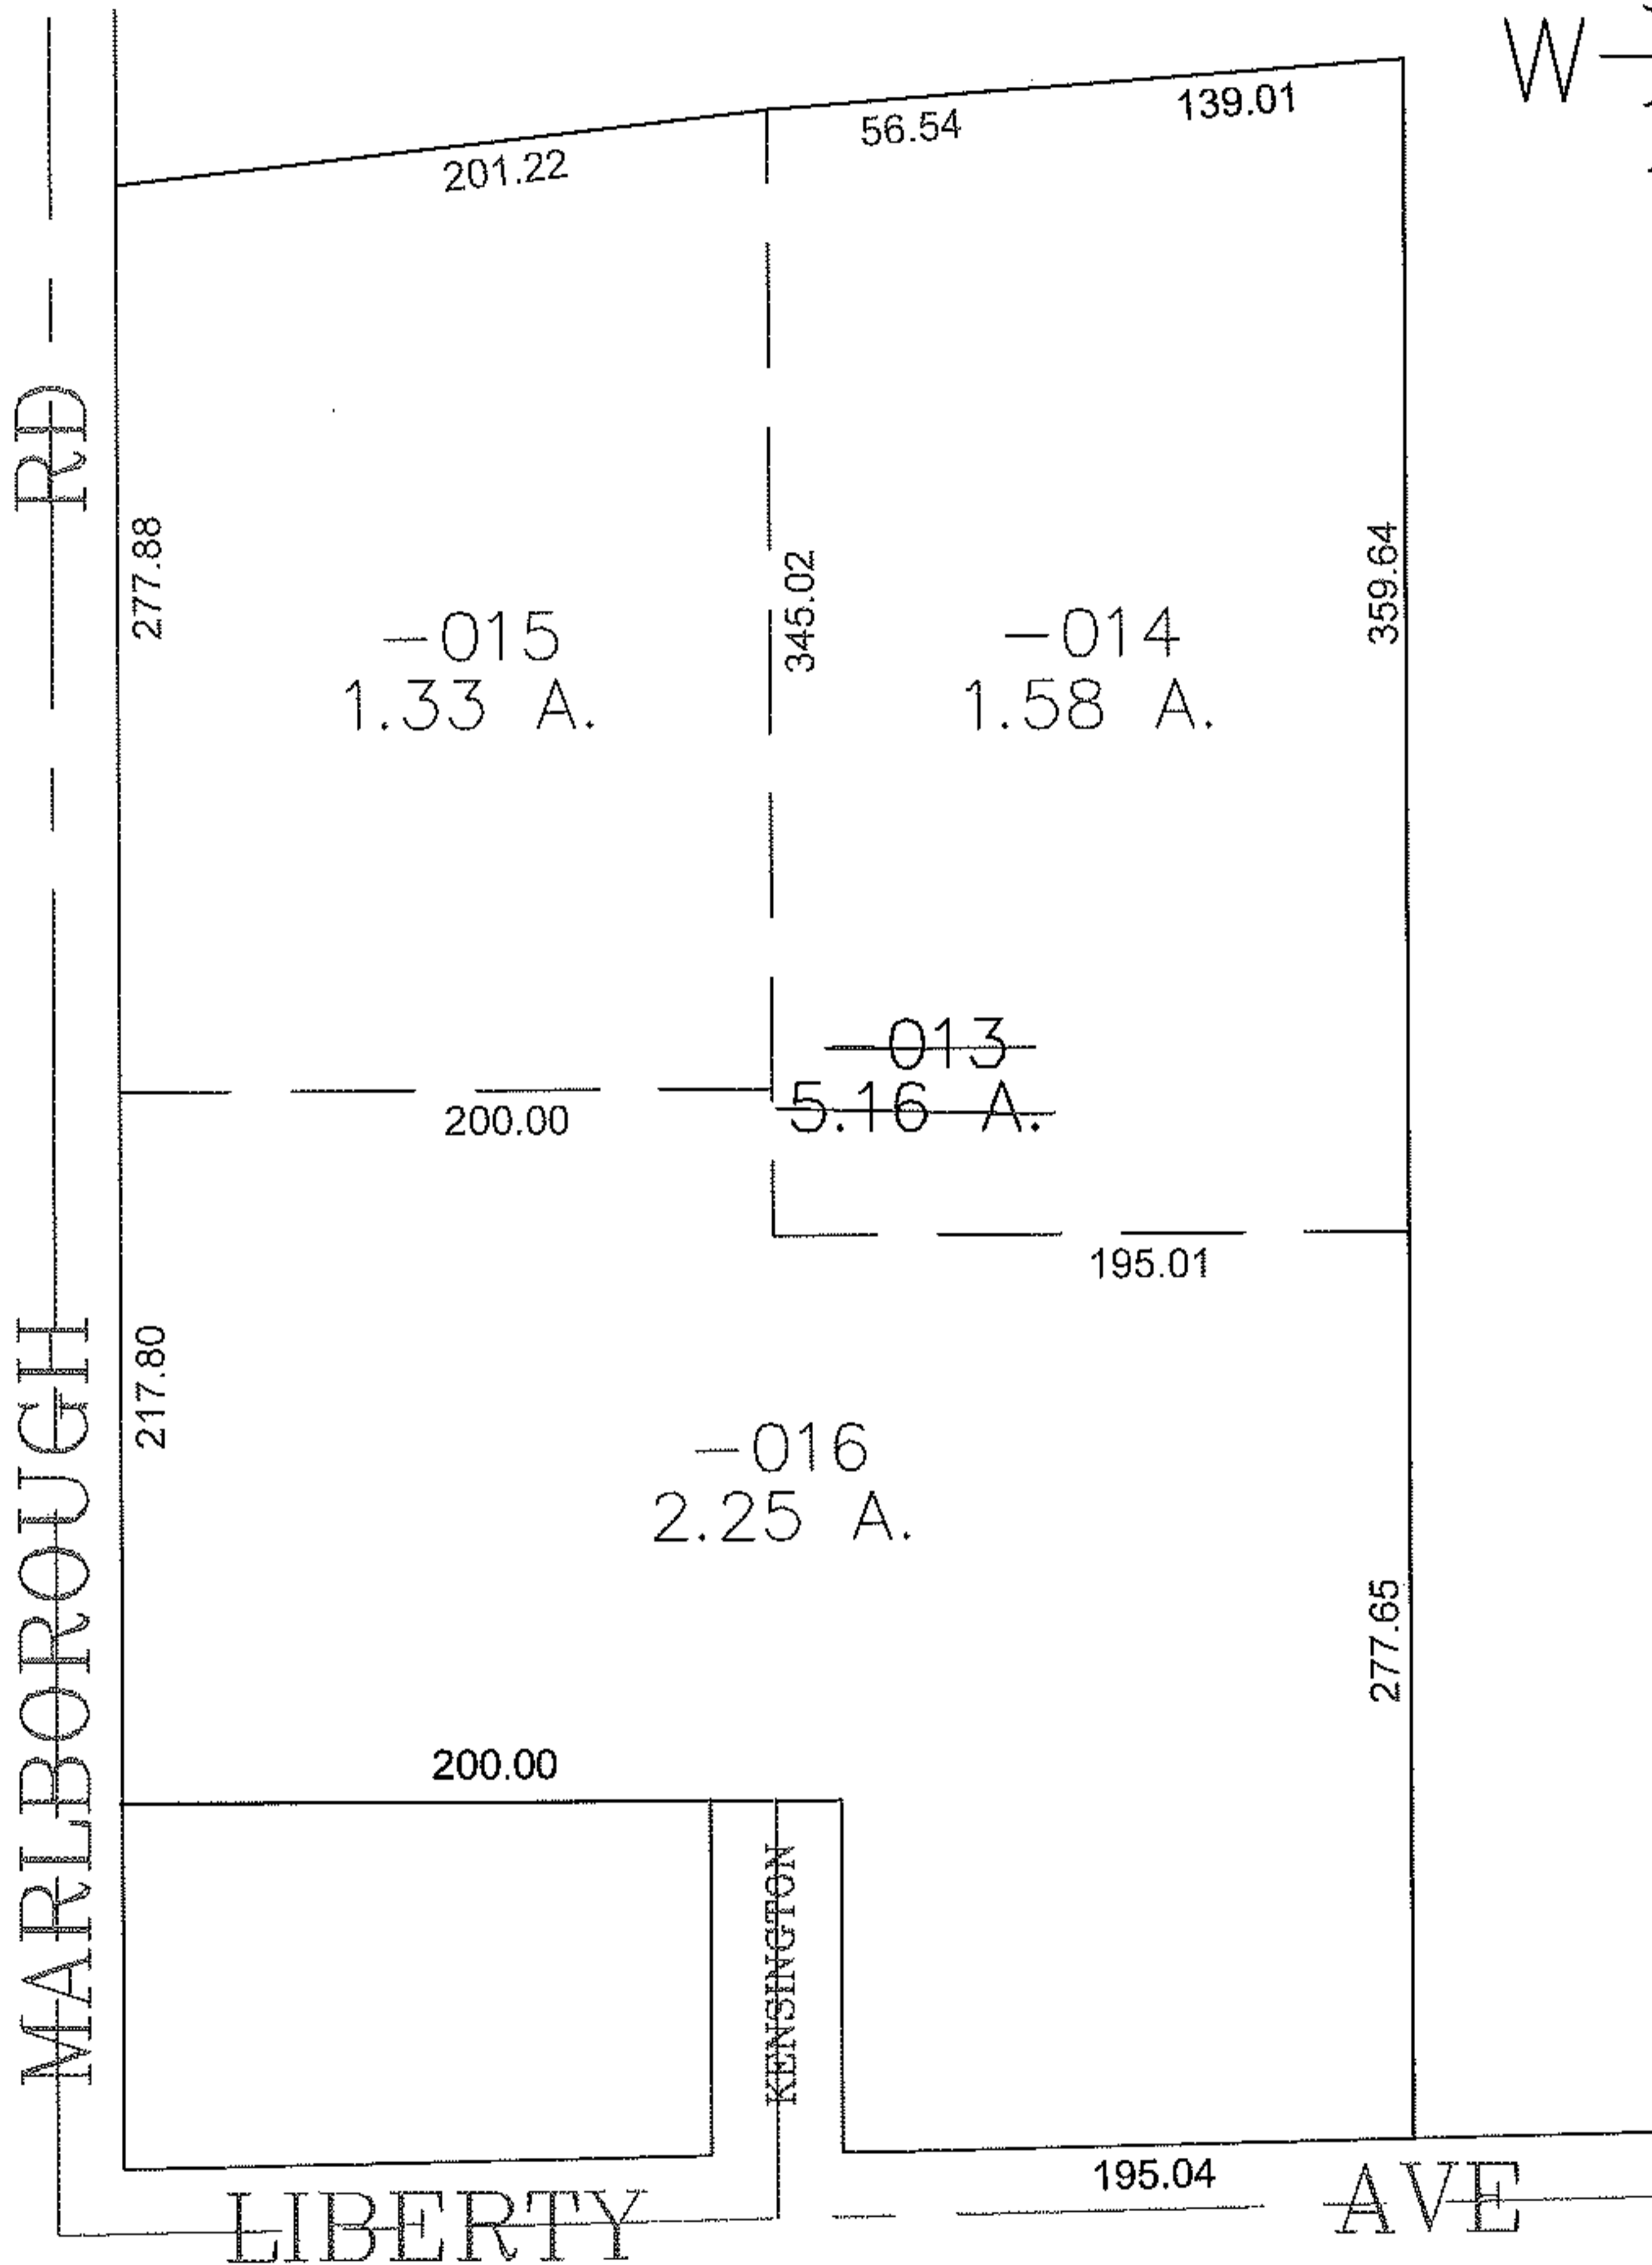

PARENT PARCEL: 01-00-003-122-013

CHILD PARCEL: 01-00-003-122-014 THRU -016

STARTING POINT: CENTERLINE OF KENSINGTON RD & LIBERTY AVE

09-02749

SPLITS/DEEDS PROCESSED

LORAIN COUNTY TAX MAP DEPARTMENT
226 MIDDLE AVE. ELYRIA, OHIO

SURVEYED BY: PHILLIP ROSEBECK

CLOSURE: 0.00 : 10,000

MAP PAGE(S): 01-00-003-B

APPROVED BY: JAH DATE: 9-30-09

SCALE: 1" = 100 PRIOR INSTRUMENT: 19990598035