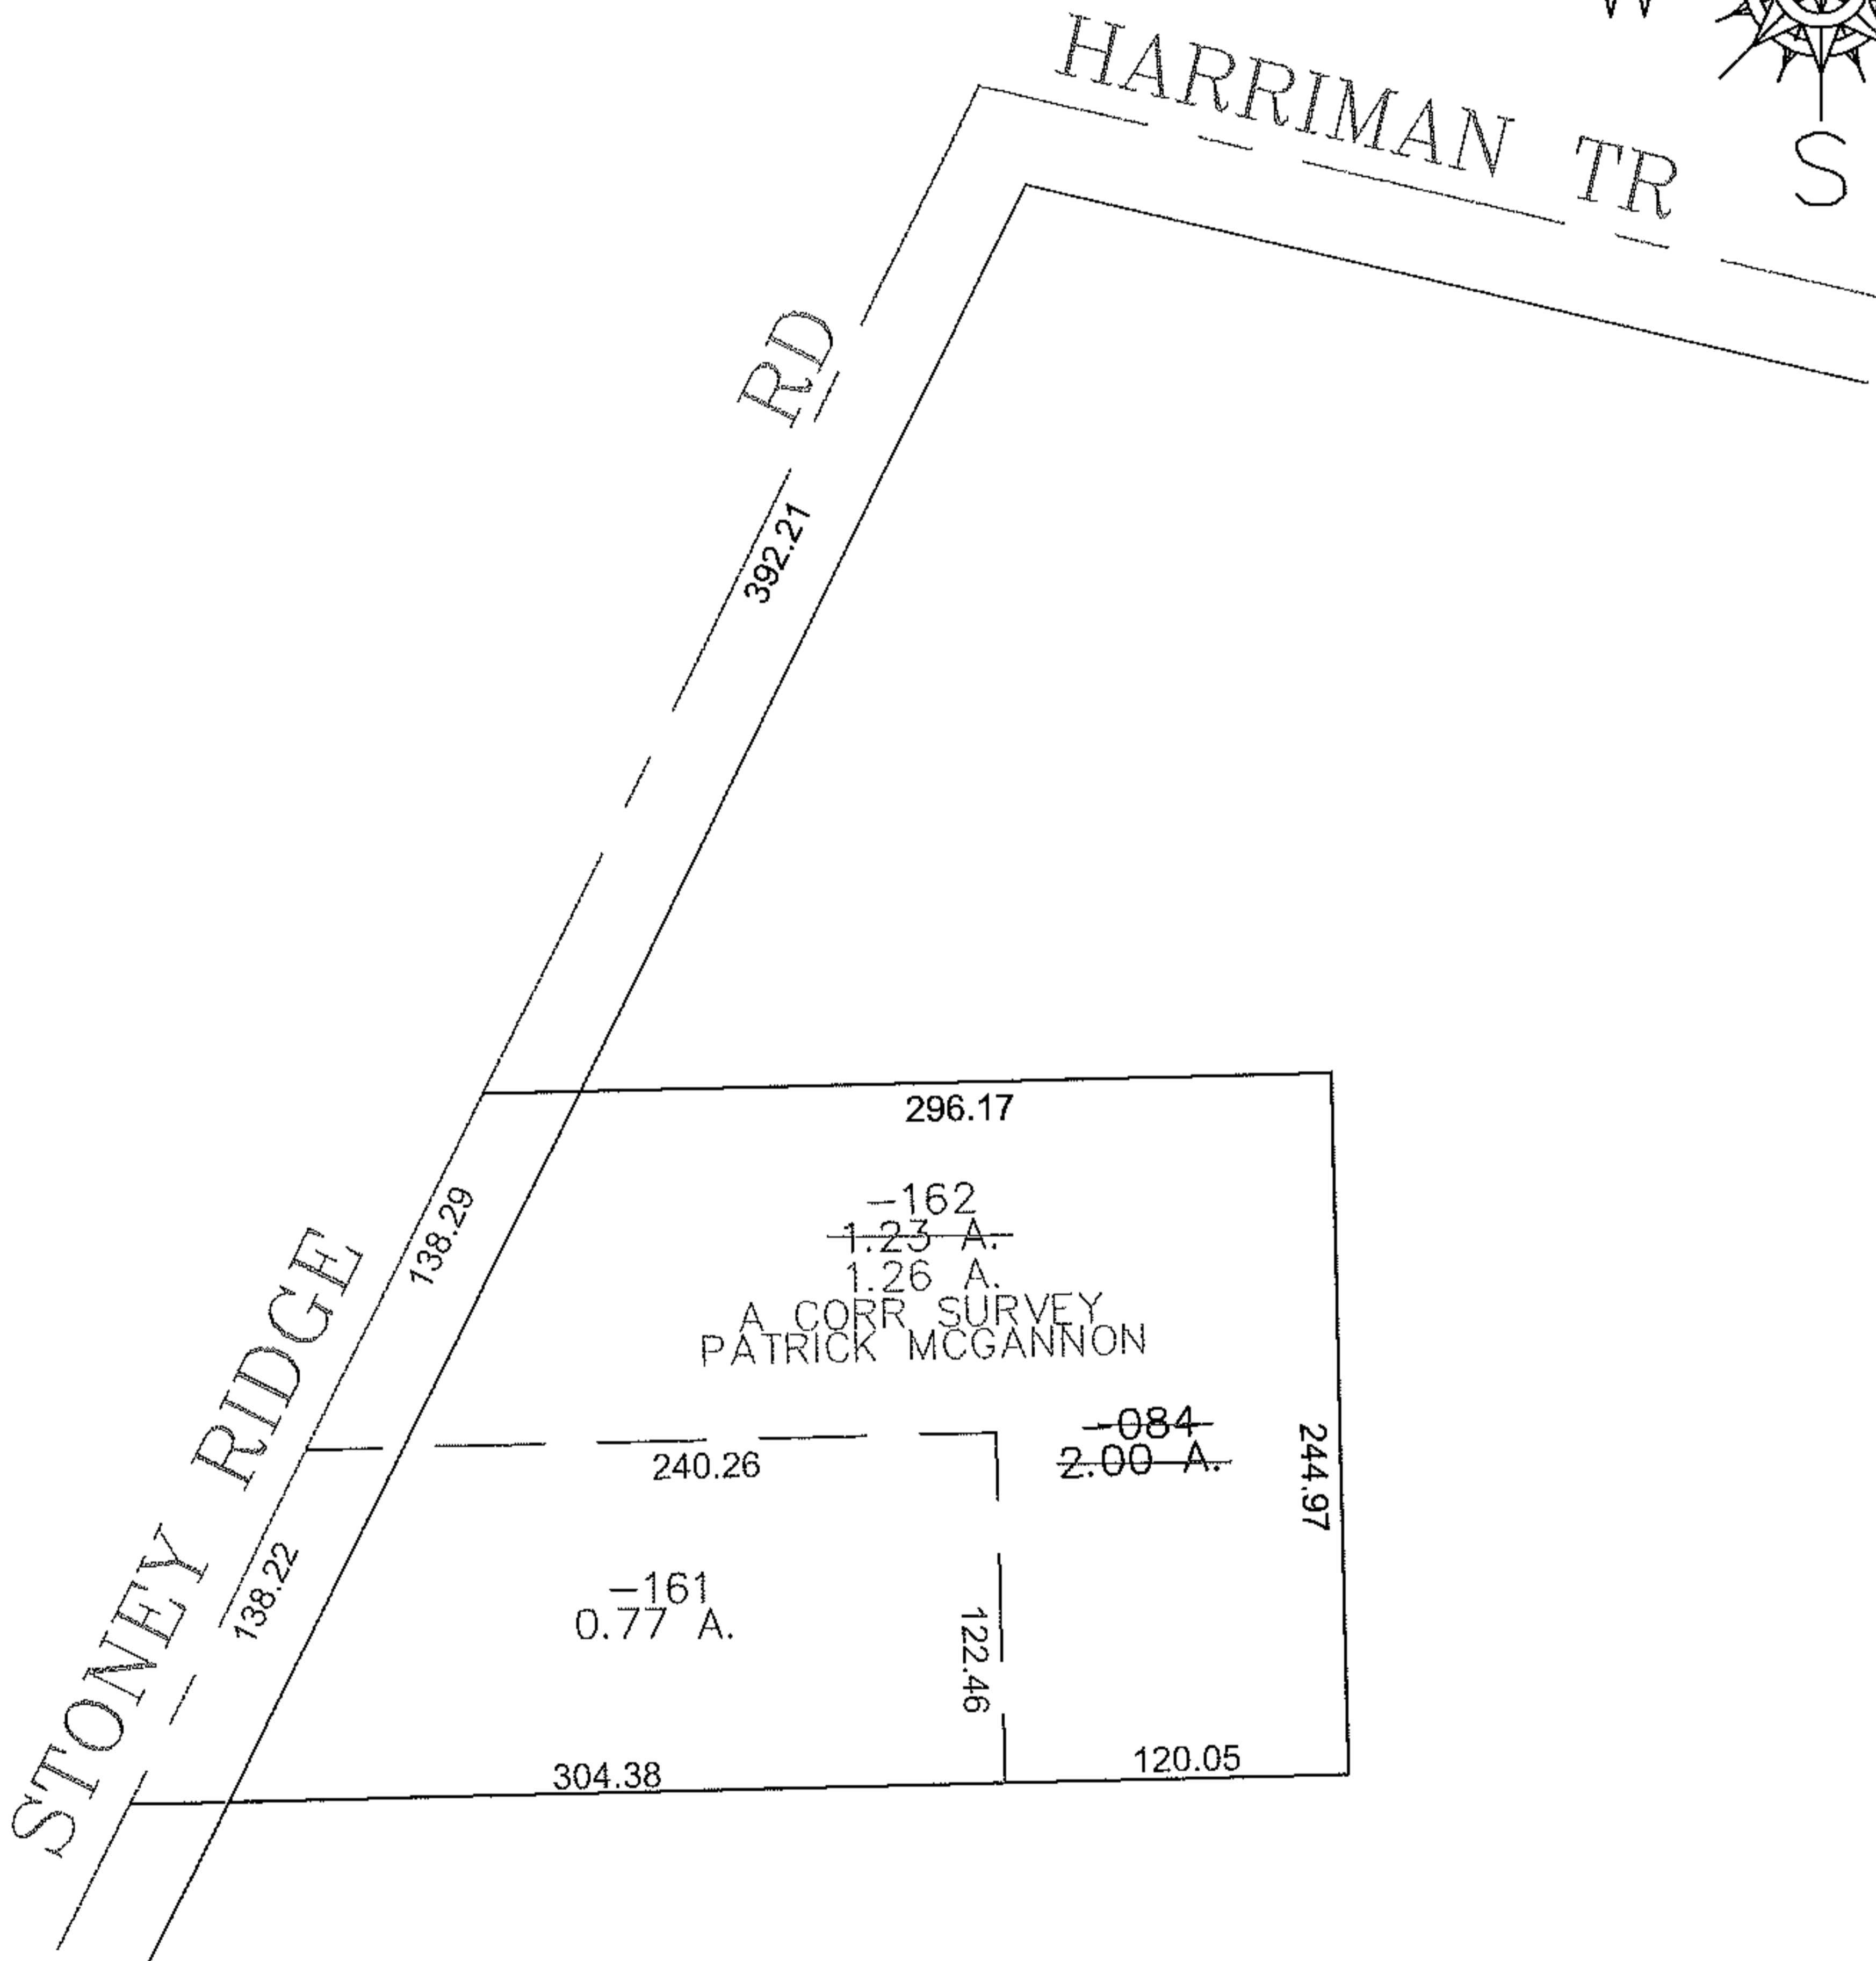

RASTER

PARENT PARCEL: 04-00-011-108-084

CHILD PARCEL: 04-00-011-108-161, -162

STARTING POINT: CENTERLINE OF STONEY RIDGE RD & HARRIMAN TR

09-02743

SPLITS/DEEDS PROCESSED

LORAIN COUNTY TAX MAP DEPARTMENT
226 MIDDLE AVE. ELYRIA, OHIO

SURVEYED BY: PATRICK MCGANNON

CLOSURE: 0.00 : 10.000

MAP PAGE(S): 04-00-011-H

APPROVED BY: JAH DATE: 9-29-09

SCALE: 1" = 100 PRIOR INSTRUMENT: 20090300020