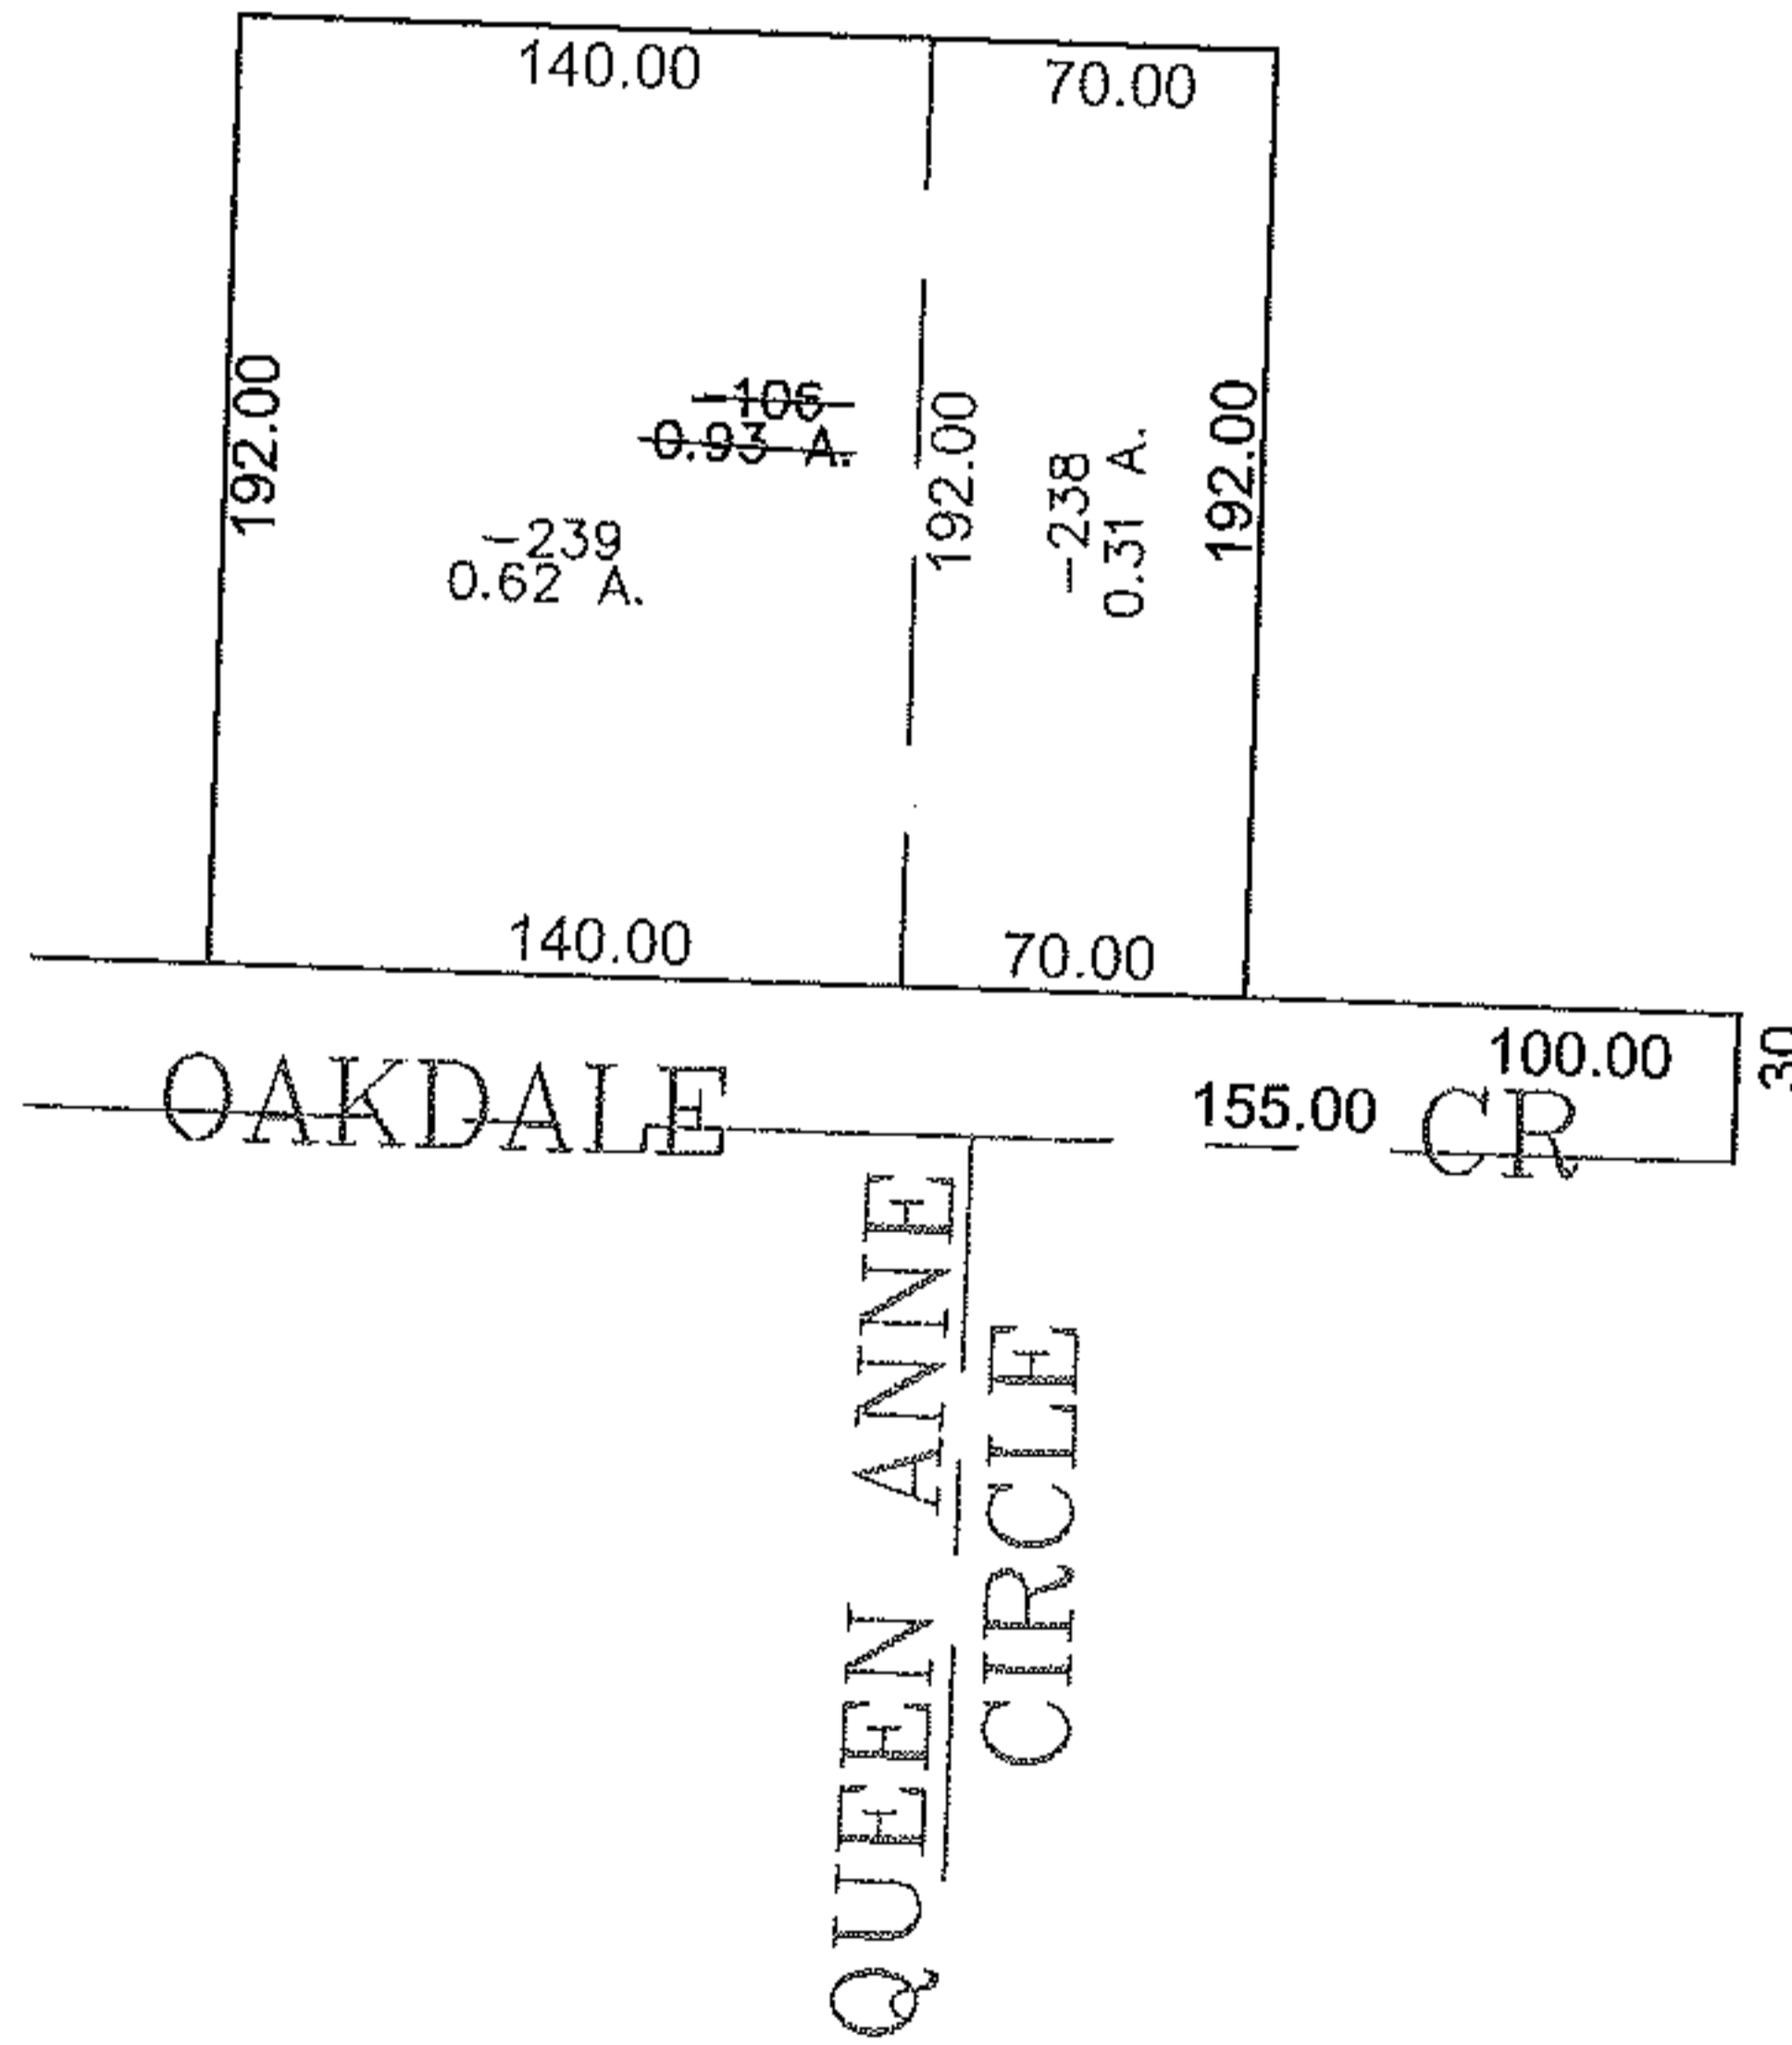

RASTER

PARENT PARCEL: 06-25-001-000-106

CHILD PARCEL: 06-25-001-000-238, -239

STARTING POINT: CENTERLINE OF QUEEN ANNE CIRCLE & OAKDALE CIRCLE

09-02737

SPLITS/DEEDS PROCESSED

LORAIN COUNTY TAX MAP DEPARTMENT
226 MIDDLE AVE. ELYRIA, OHIO

SURVEYED BY: DAVE ELWELL

CLOSURE: 0.00 : 10.000

MAP PAGE(S): 6-143

APPROVED BY: JAH DATE: 9-9-09

SCALE: 1" = 100 PRIOR INSTRUMENT: PL 54/36