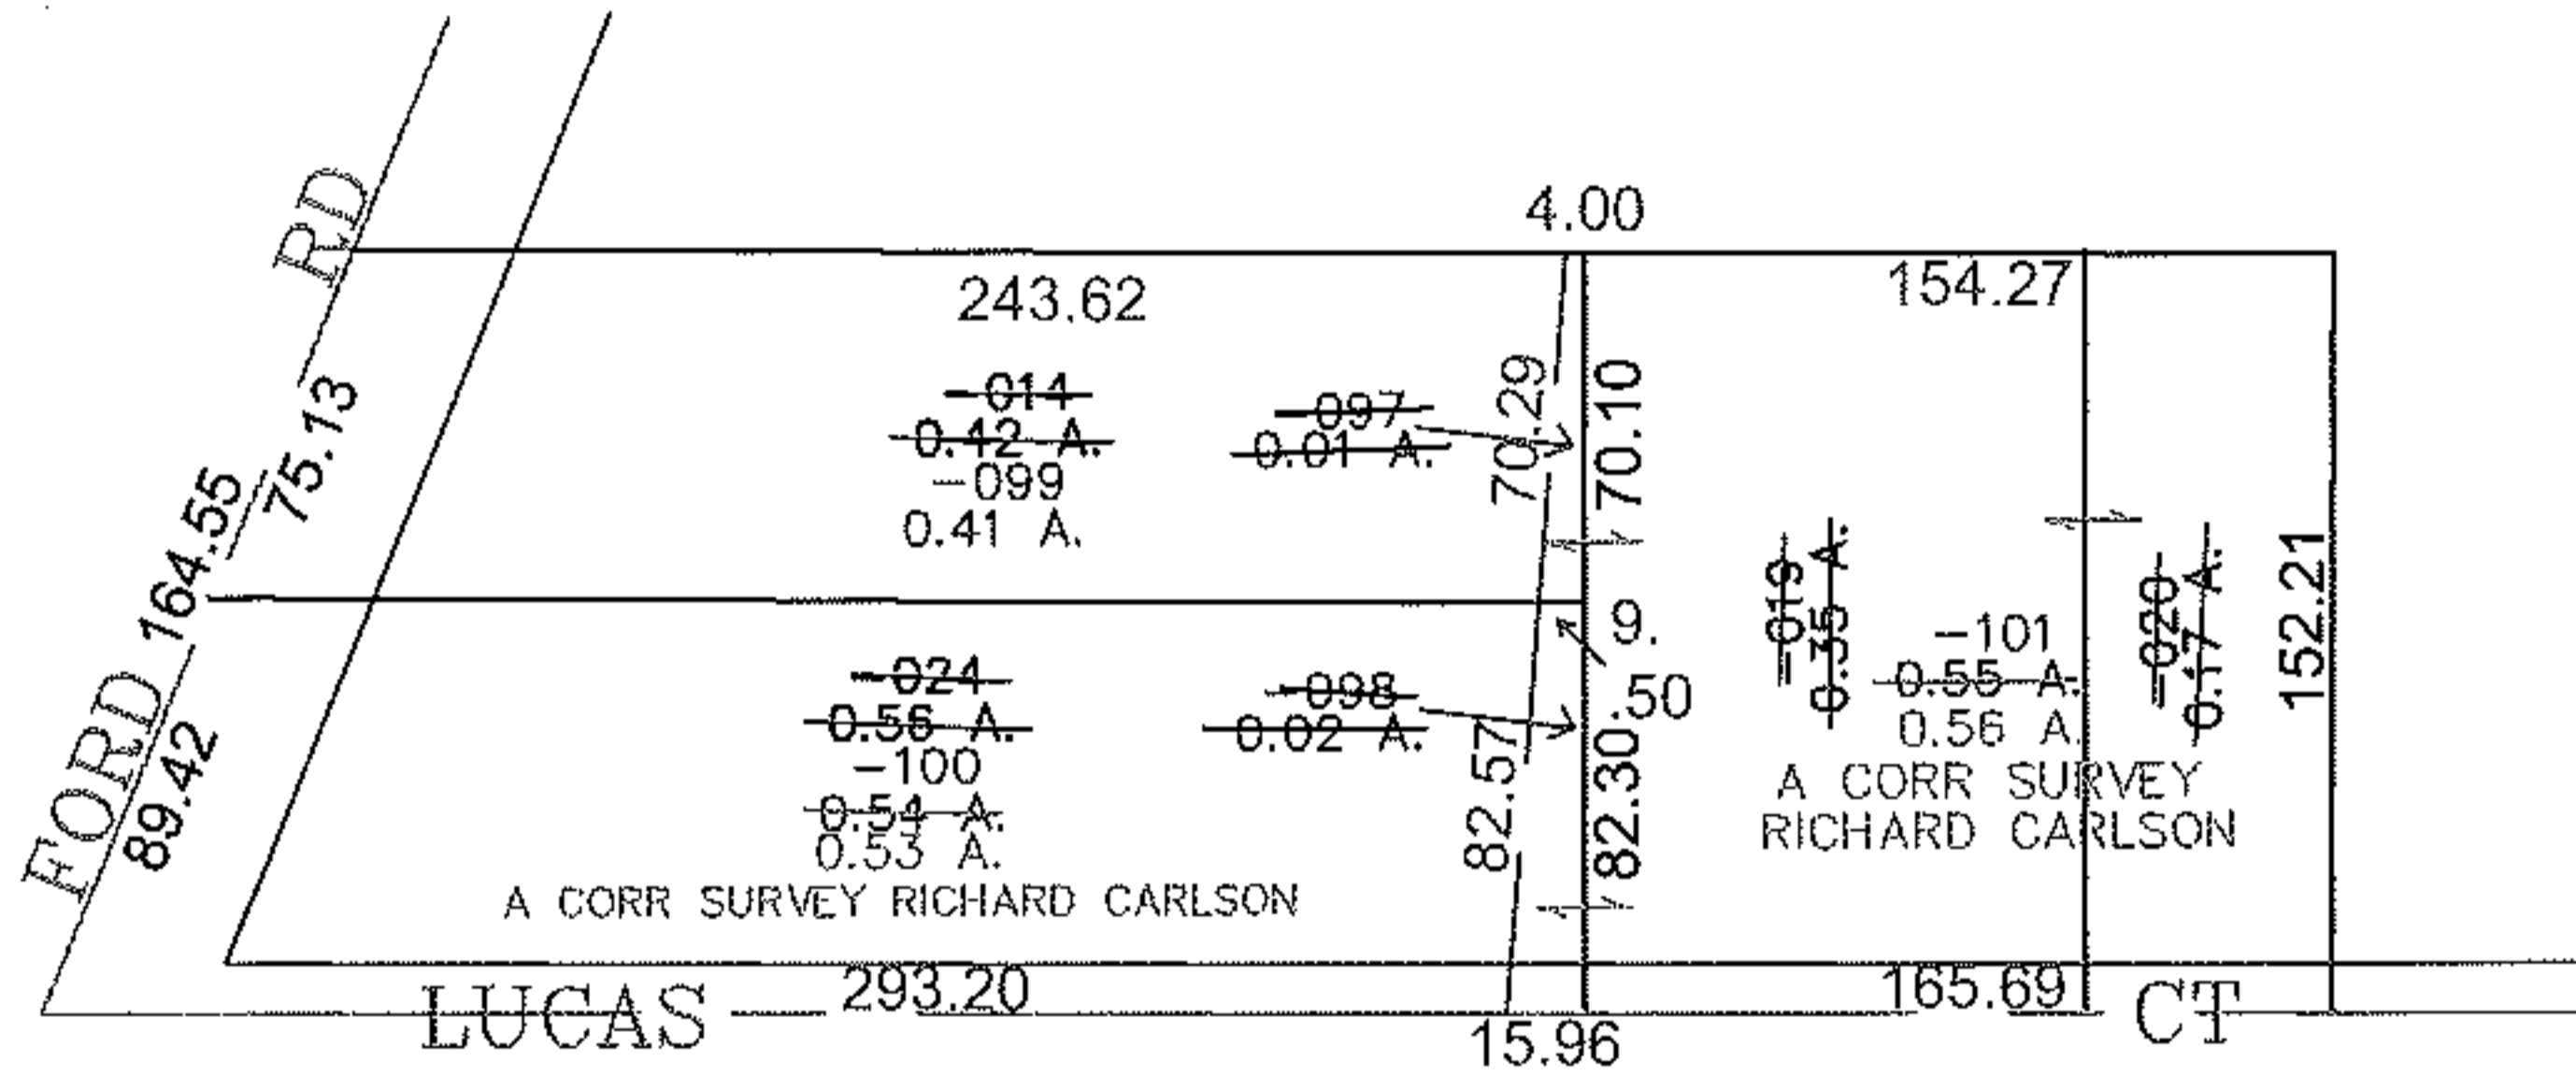

RASTER

PARENT PARCEL: 06-22-006-102-014, 024, -019, -020

CHILD PARCEL: 06-22-006-102-097 THRU -101

STARTING POINT: CENTERLINE OF FORD RD & LUCAS CT

09-02727

SPLITS/DEEDS PROCESSED

LORAIN COUNTY TAX MAP DEPARTMENT
226 MIDDLE AVE. ELYRIA, OHIO

SURVEYED BY: RICHARD CARLSON

CLOSURE: 0.00 : 10,000

MAP PAGE(S): 6-13

APPROVED BY: JAH DATE: 8-10-09

SCALE: 1" = 100 PRIOR INSTRUMENT: 20080251843