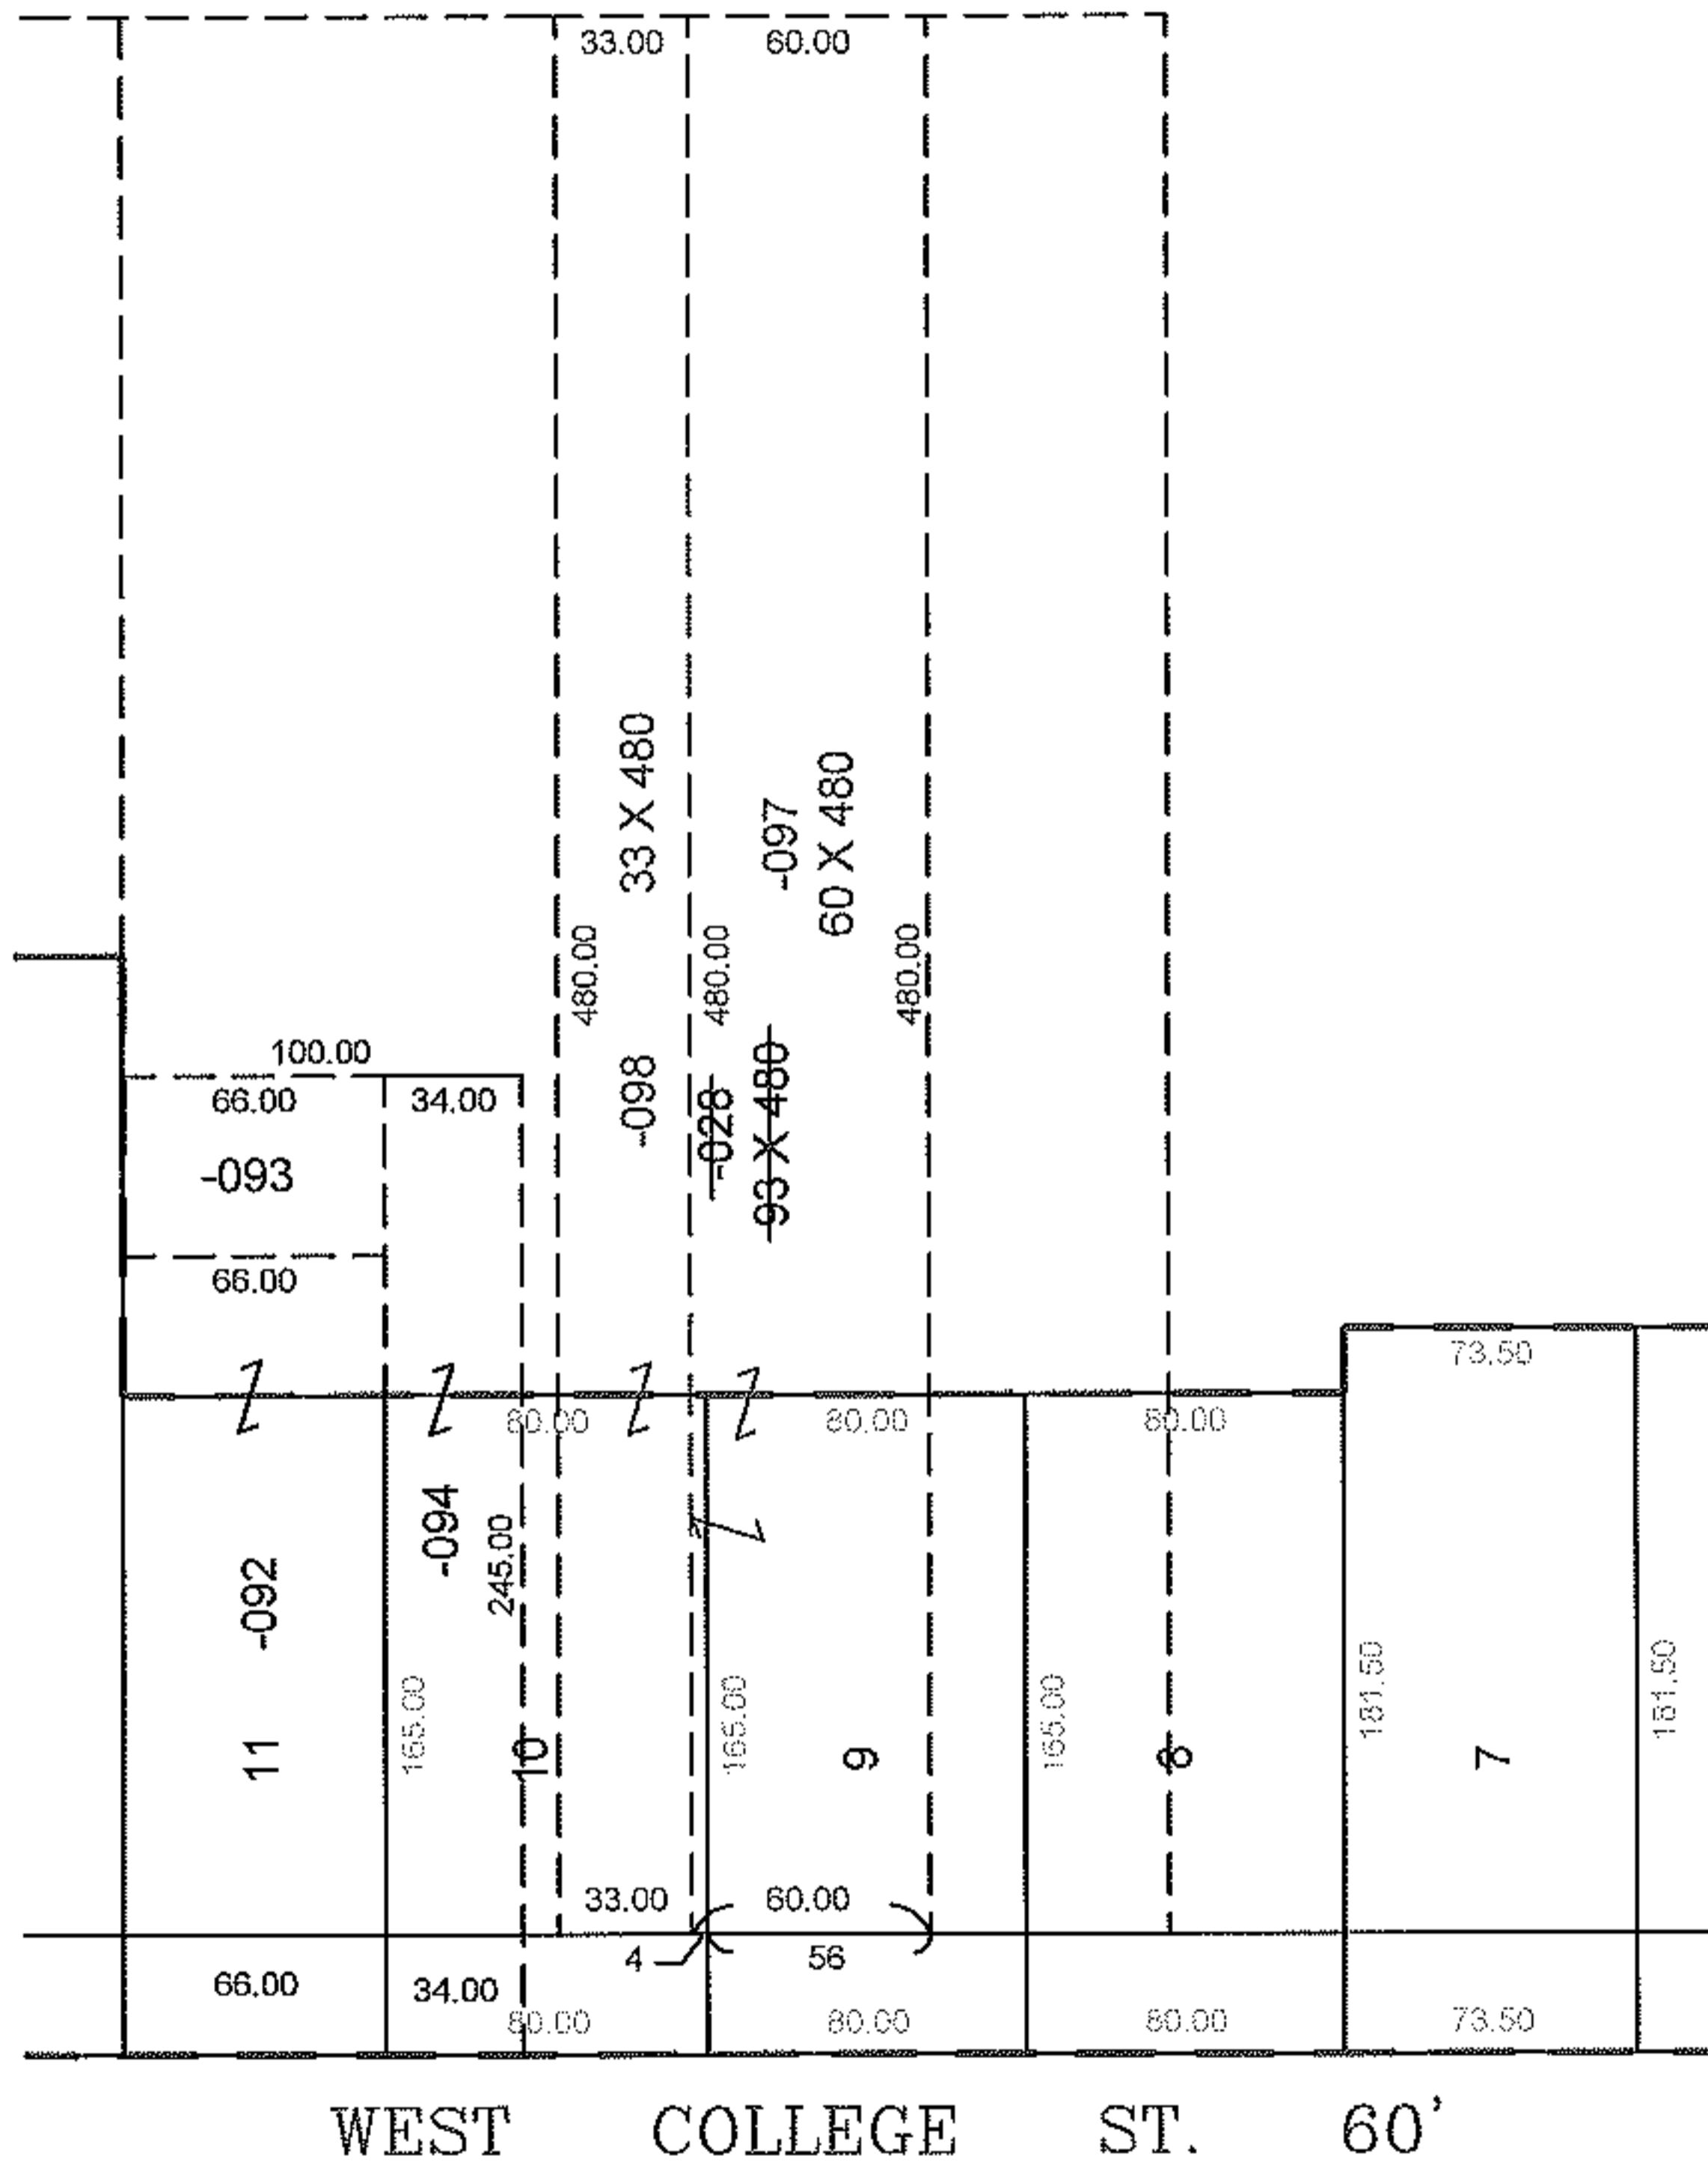

PARENT PARCEL: 09-00-084-101-028

CHILD PARCEL: 09-00-084-101-097 & -098

STARTING POINT: XXXXXX

13-02727-U

UNCOMBINATION

~~09-00-084-101-028~~

~~93 X 480~~

09-00-084-101-097

60 X 480

&

09-00-084-101-098

33 X 480

SPLITS/DEEDS PROCESSED

LORAIN COUNTY TAX MAP DEPARTMENT
226 MIDDLE AVE. ELYRIA, OHIO

SURVEYED BY: NONE

CLOSURE: NONE

MAP PAGE(S): 9-00-084-B

APPROVED BY: TJS DATE: 5/9/13

SCALE: 1" = 100 PRIOR INSTRUMENT: 20130448609