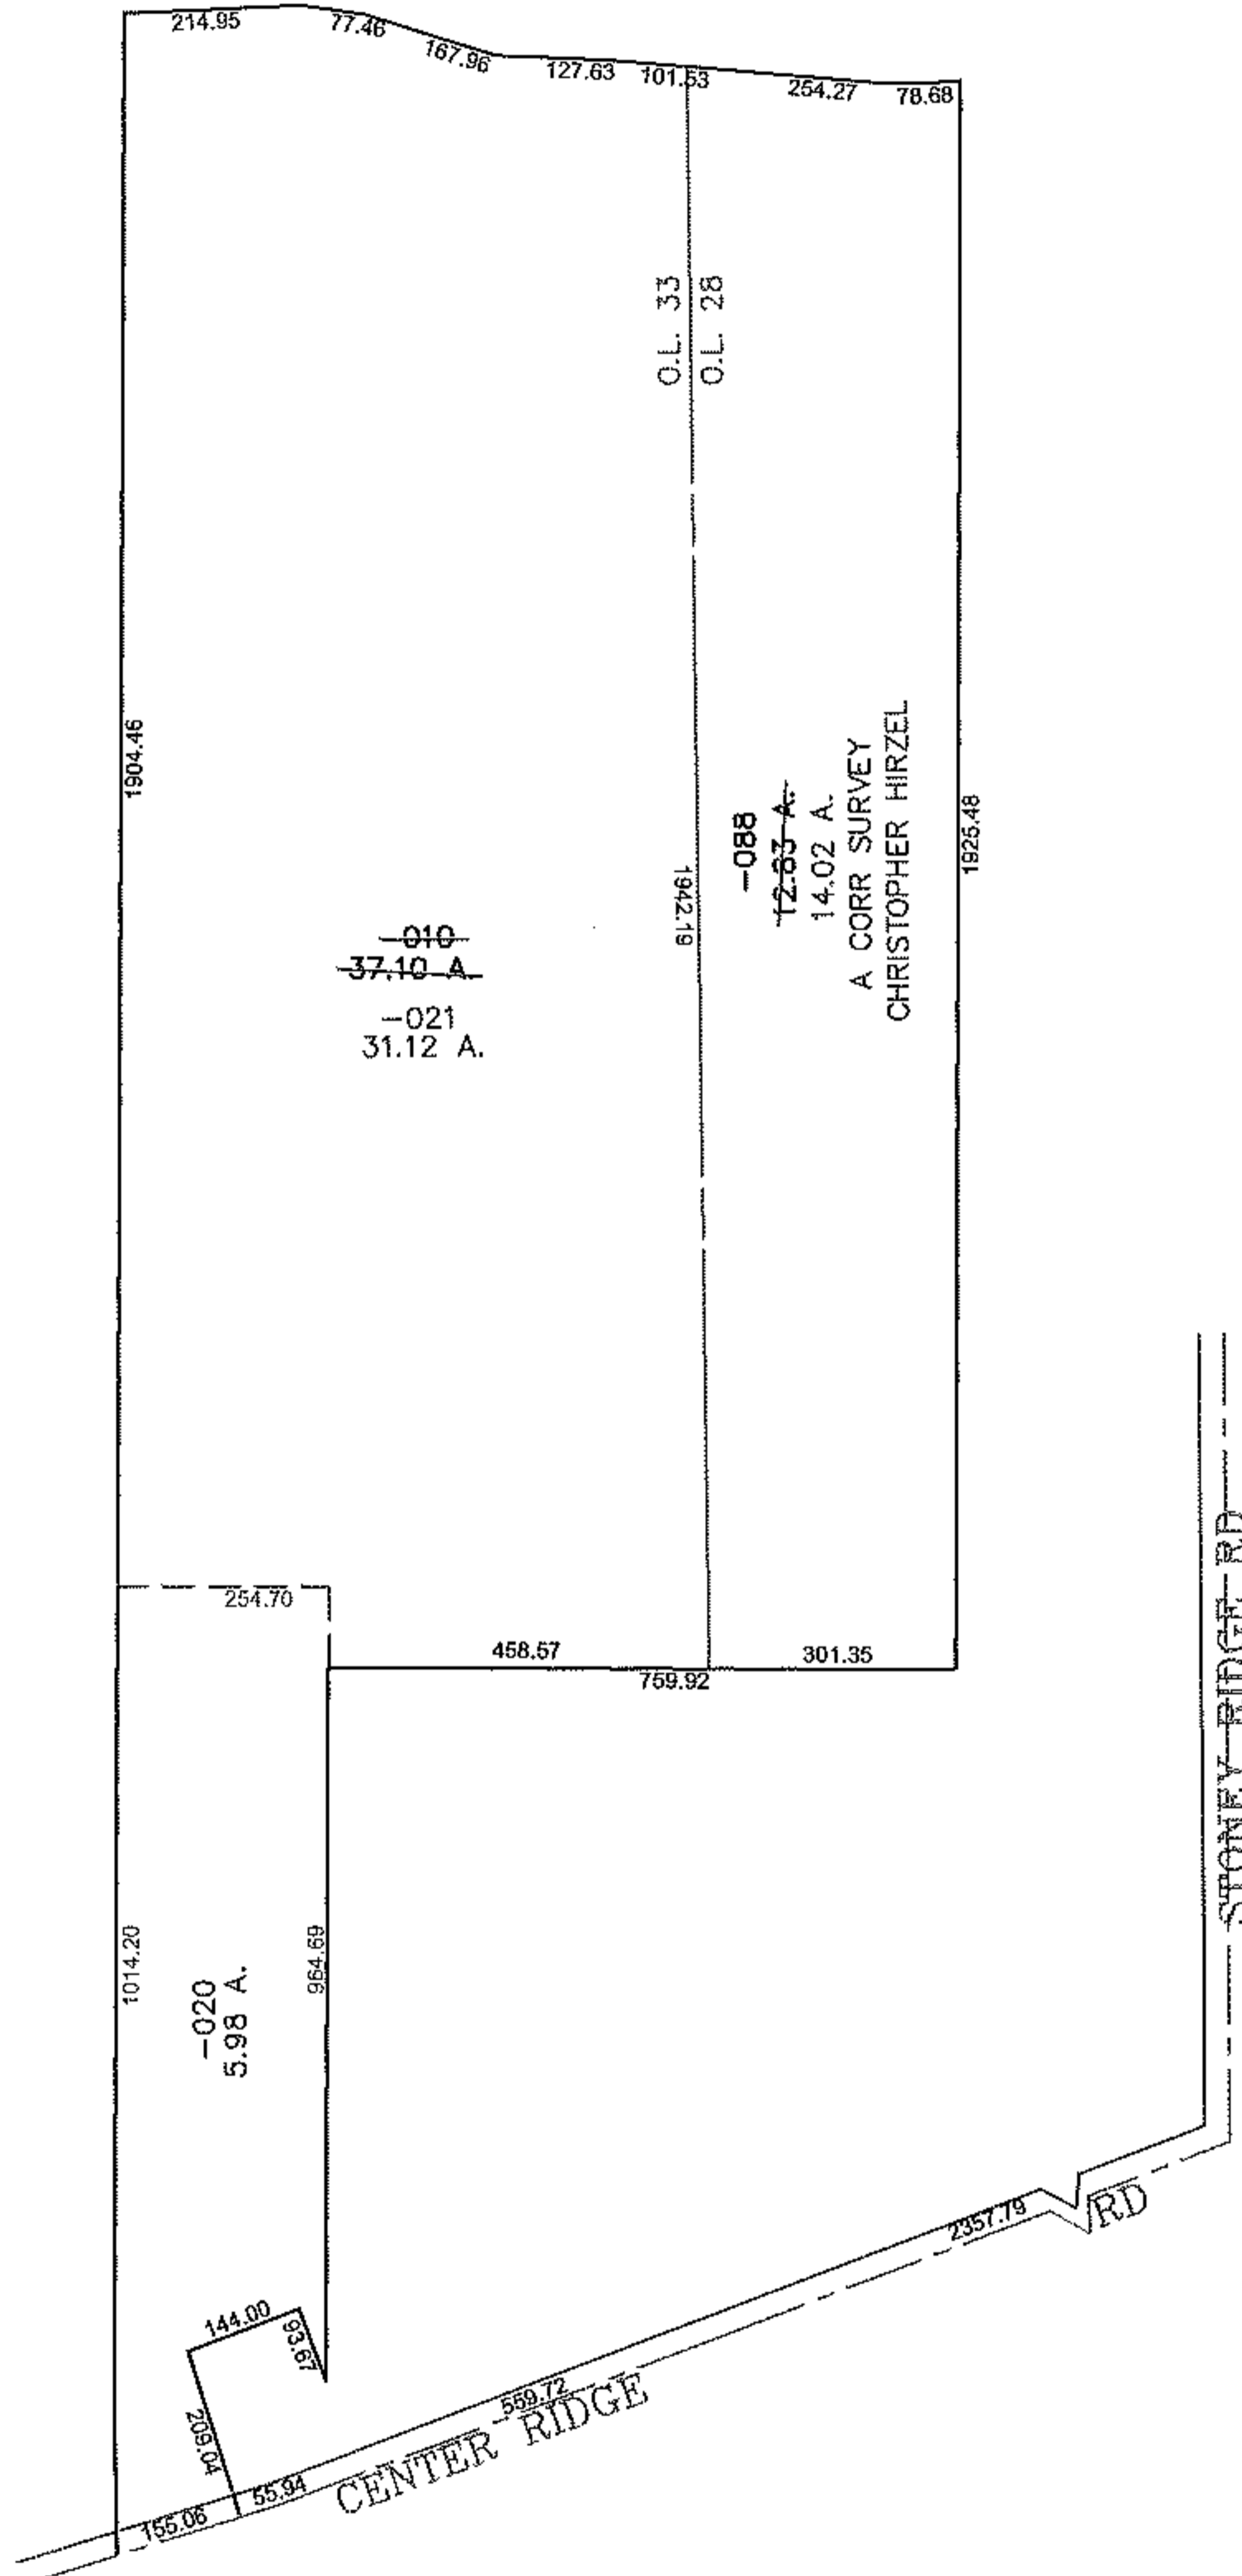

PARENT PARCEL: 07-00-033-101-010, 07-00-028-101-088 (ST)

CHILD PARCEL: 07-00-033-101-020, -021

STARTING POINT: CENTERLINE OF CENTER RIDGE RD & STONEY RIDGE RD

09-02714

**SPLITS/DEEDS PROCESSED**

LORAIN COUNTY TAX MAP DEPARTMENT  
226 MIDDLE AVE. ELYRIA, OHIO

SURVEYED BY: CHRISTOPHER HIRZEL

CLOSURE: 0.00 : 10.000

MAP PAGE(S): 7-B

APPROVED BY: JAH DATE: 06-29-09

SCALE: 1" = 400 PRIOR INSTRUMENT: 20070236217