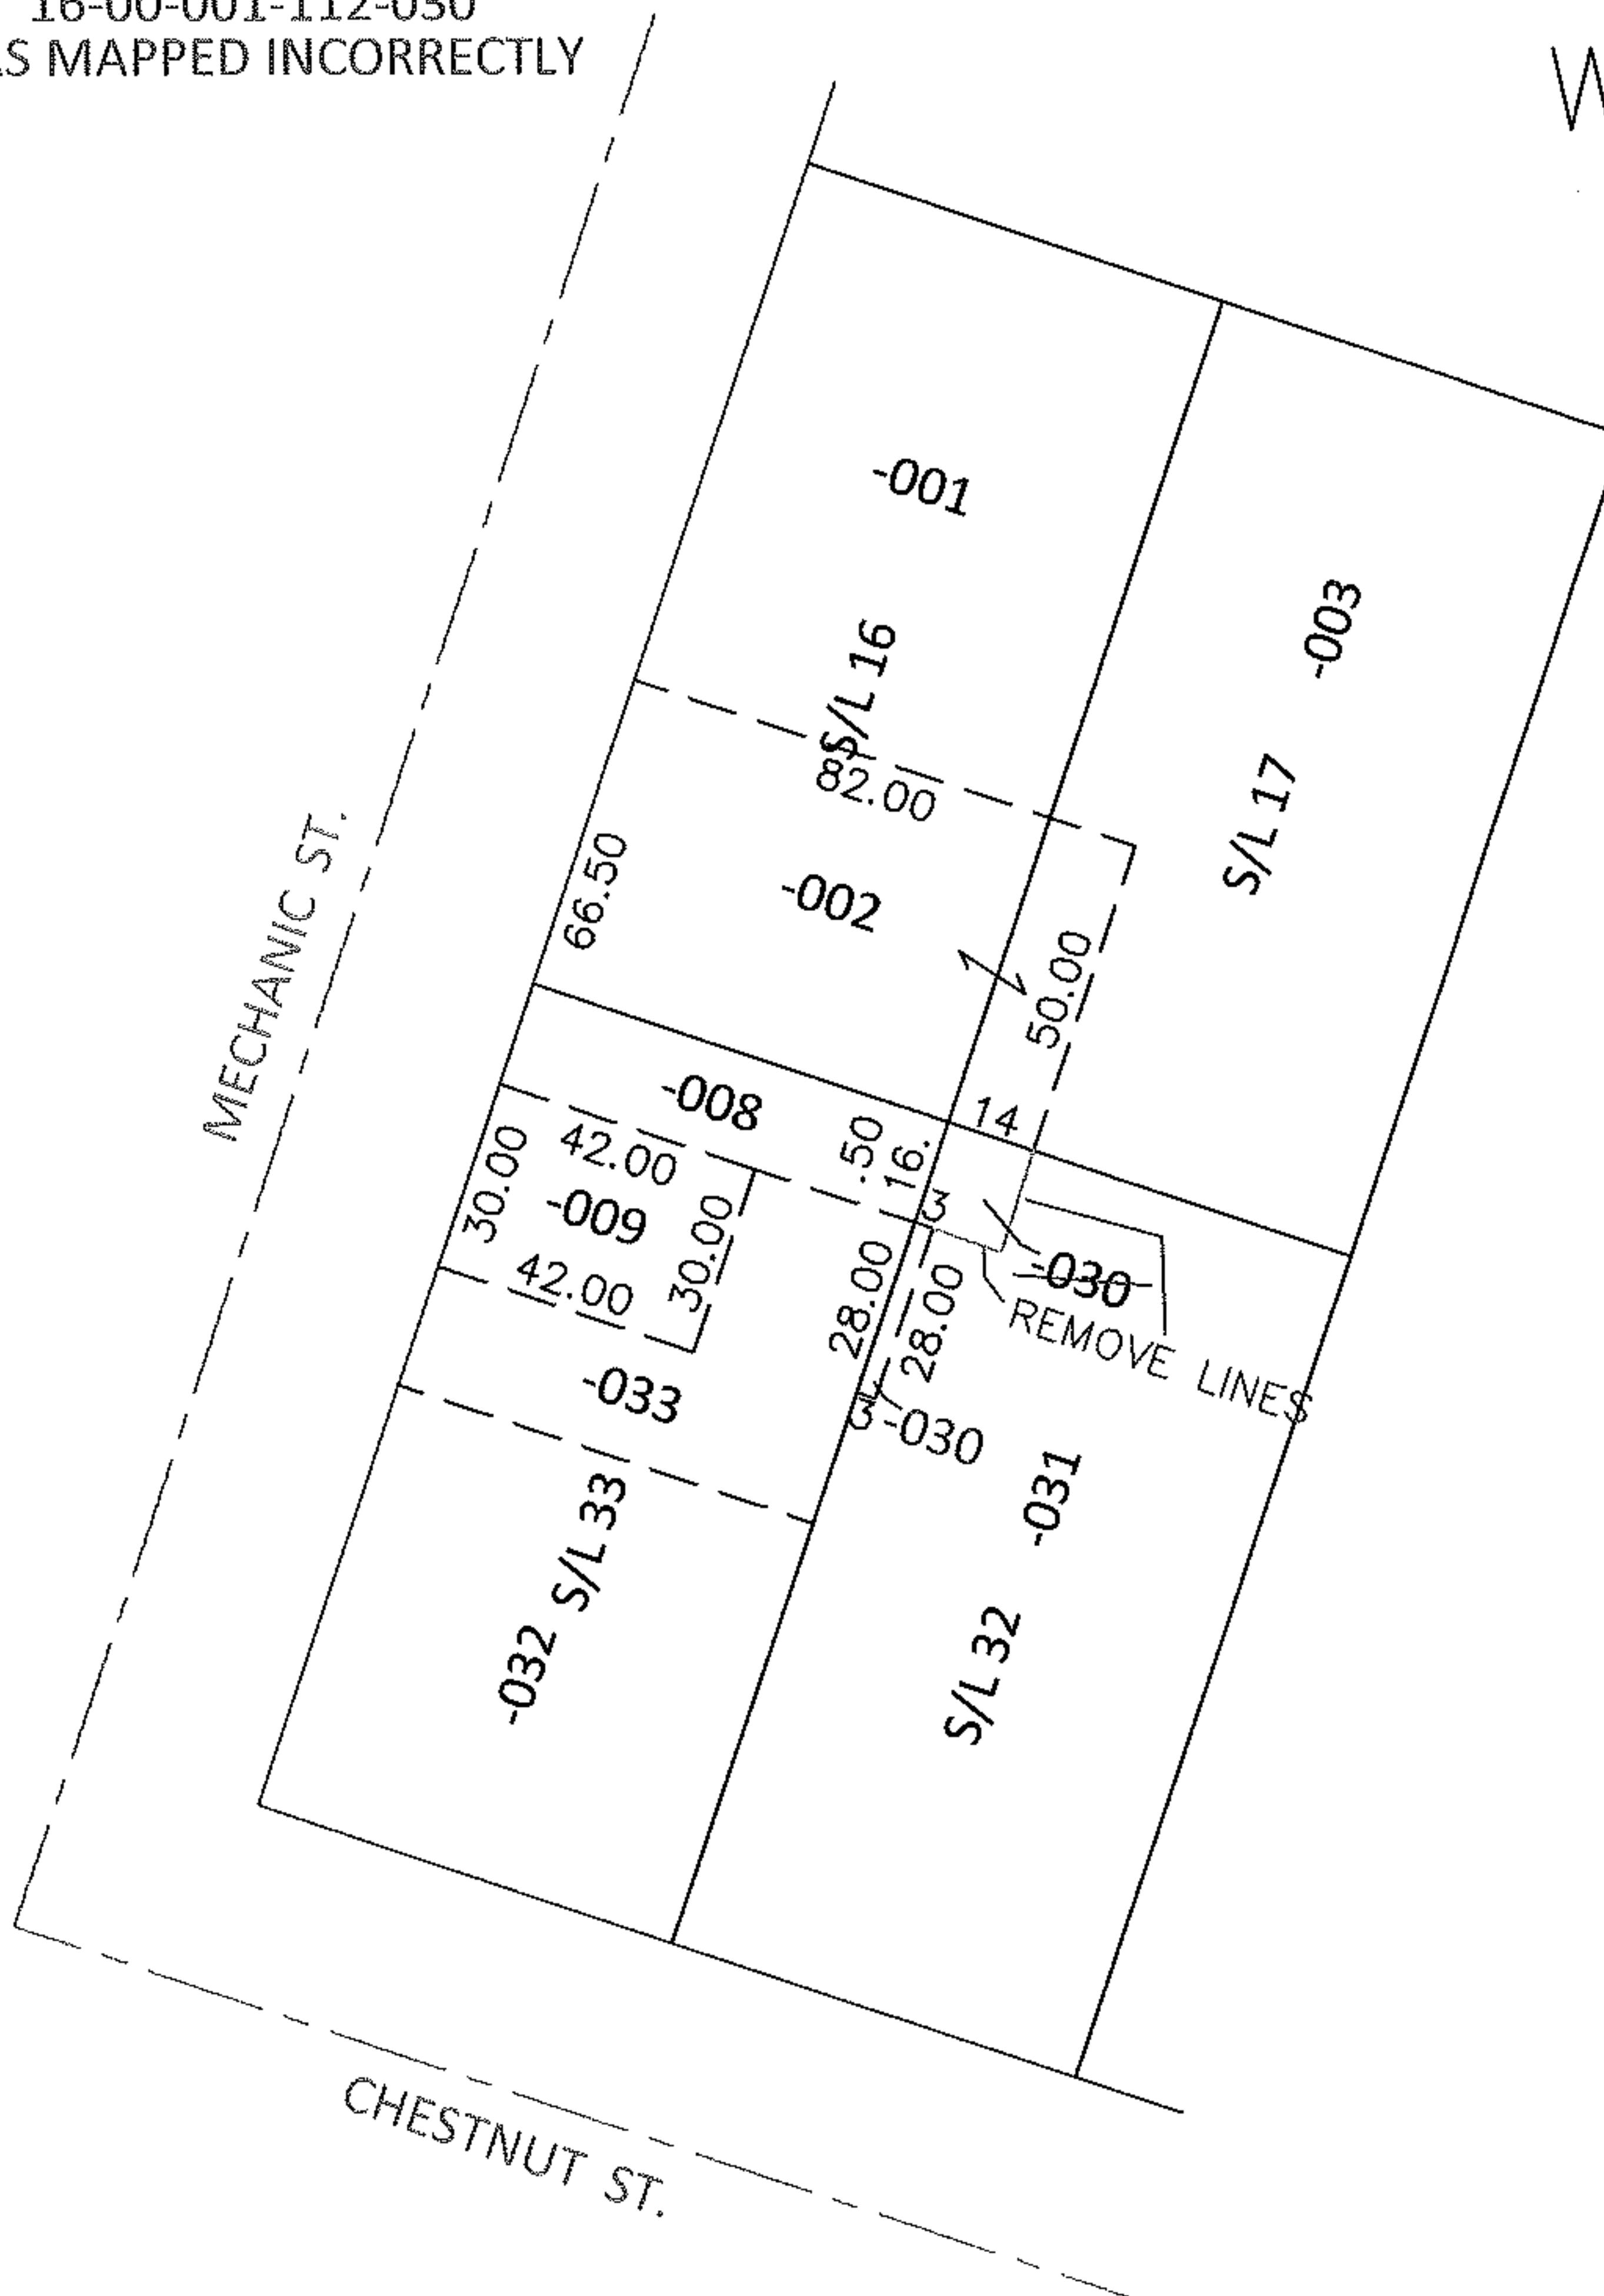

PARENT PARCEL: 16-00-001-112-030

CHILD PARCEL:

STARTING POINT:

13-02712-C

MAP CORRECTION ONLY

16-00-001-112-030
WAS MAPPED INCORRECTLY

SPLITS/DEEDS PROCESSED

LORAIN COUNTY TAX MAP DEPARTMENT
226 MIDDLE AVE. ELYRIA, OHIO

SURVEYED BY: N/A

CLOSURE: N/A

MAP PAGE(S): 16-00-001-D

APPROVED BY: RRM DATE: 4-22-13

SCALE: 1" = 50' PRIOR INST.: 20030921317