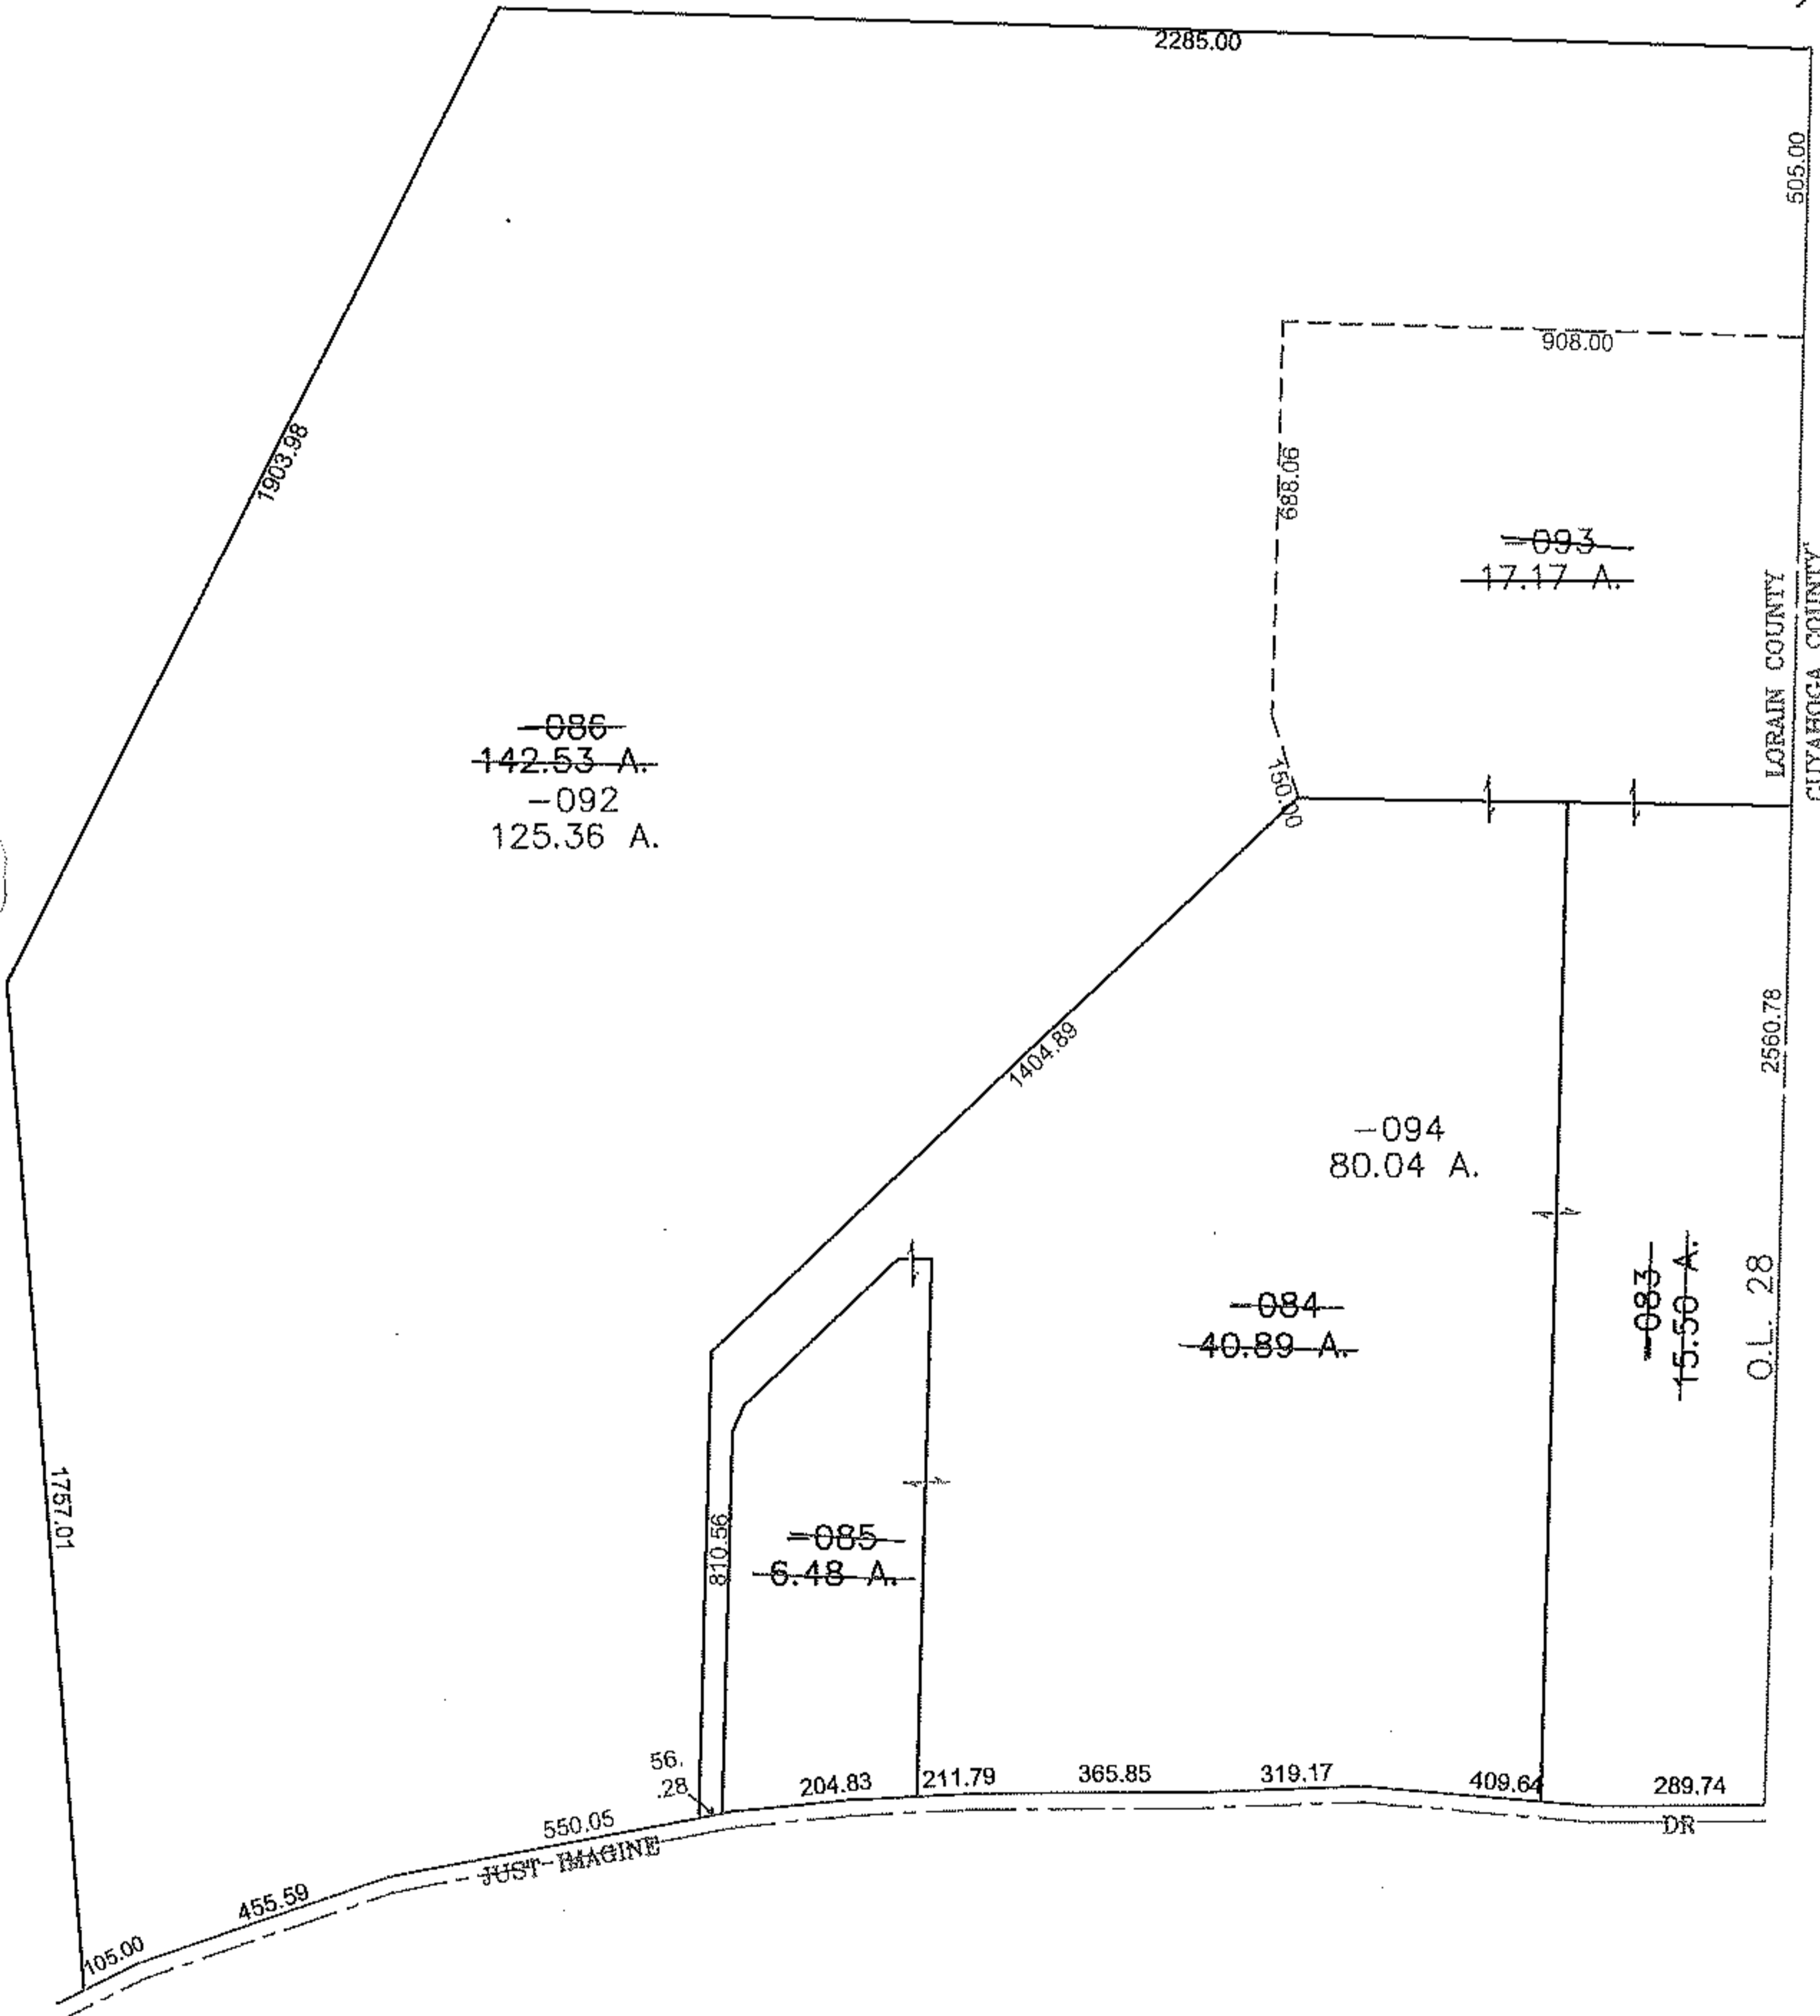

RASTER

PARENT PARCEL: 04-00-028-101-086, -085, -084, -083

CHILD PARCEL: 04-00-028-101-092 THRU -094

STARTING POINT: CENTERLINE OF JUST IMAGINE DR & O.L. 28

09-02700

SPLITS/DEEDS PROCESSED

LORAIN COUNTY TAX MAP DEPARTMENT
226 MIDDLE AVE. ELYRIA, OHIO

SURVEYED BY: DAVID J KUETHE

CLOSURE: 0.00 : 10.000

MAP PAGE(S): 04-00-028-C, D

APPROVED BY: JAH DATE: 5-18-09

SCALE: 1" = 500 PRIOR INSTRUMENT: 20060132446