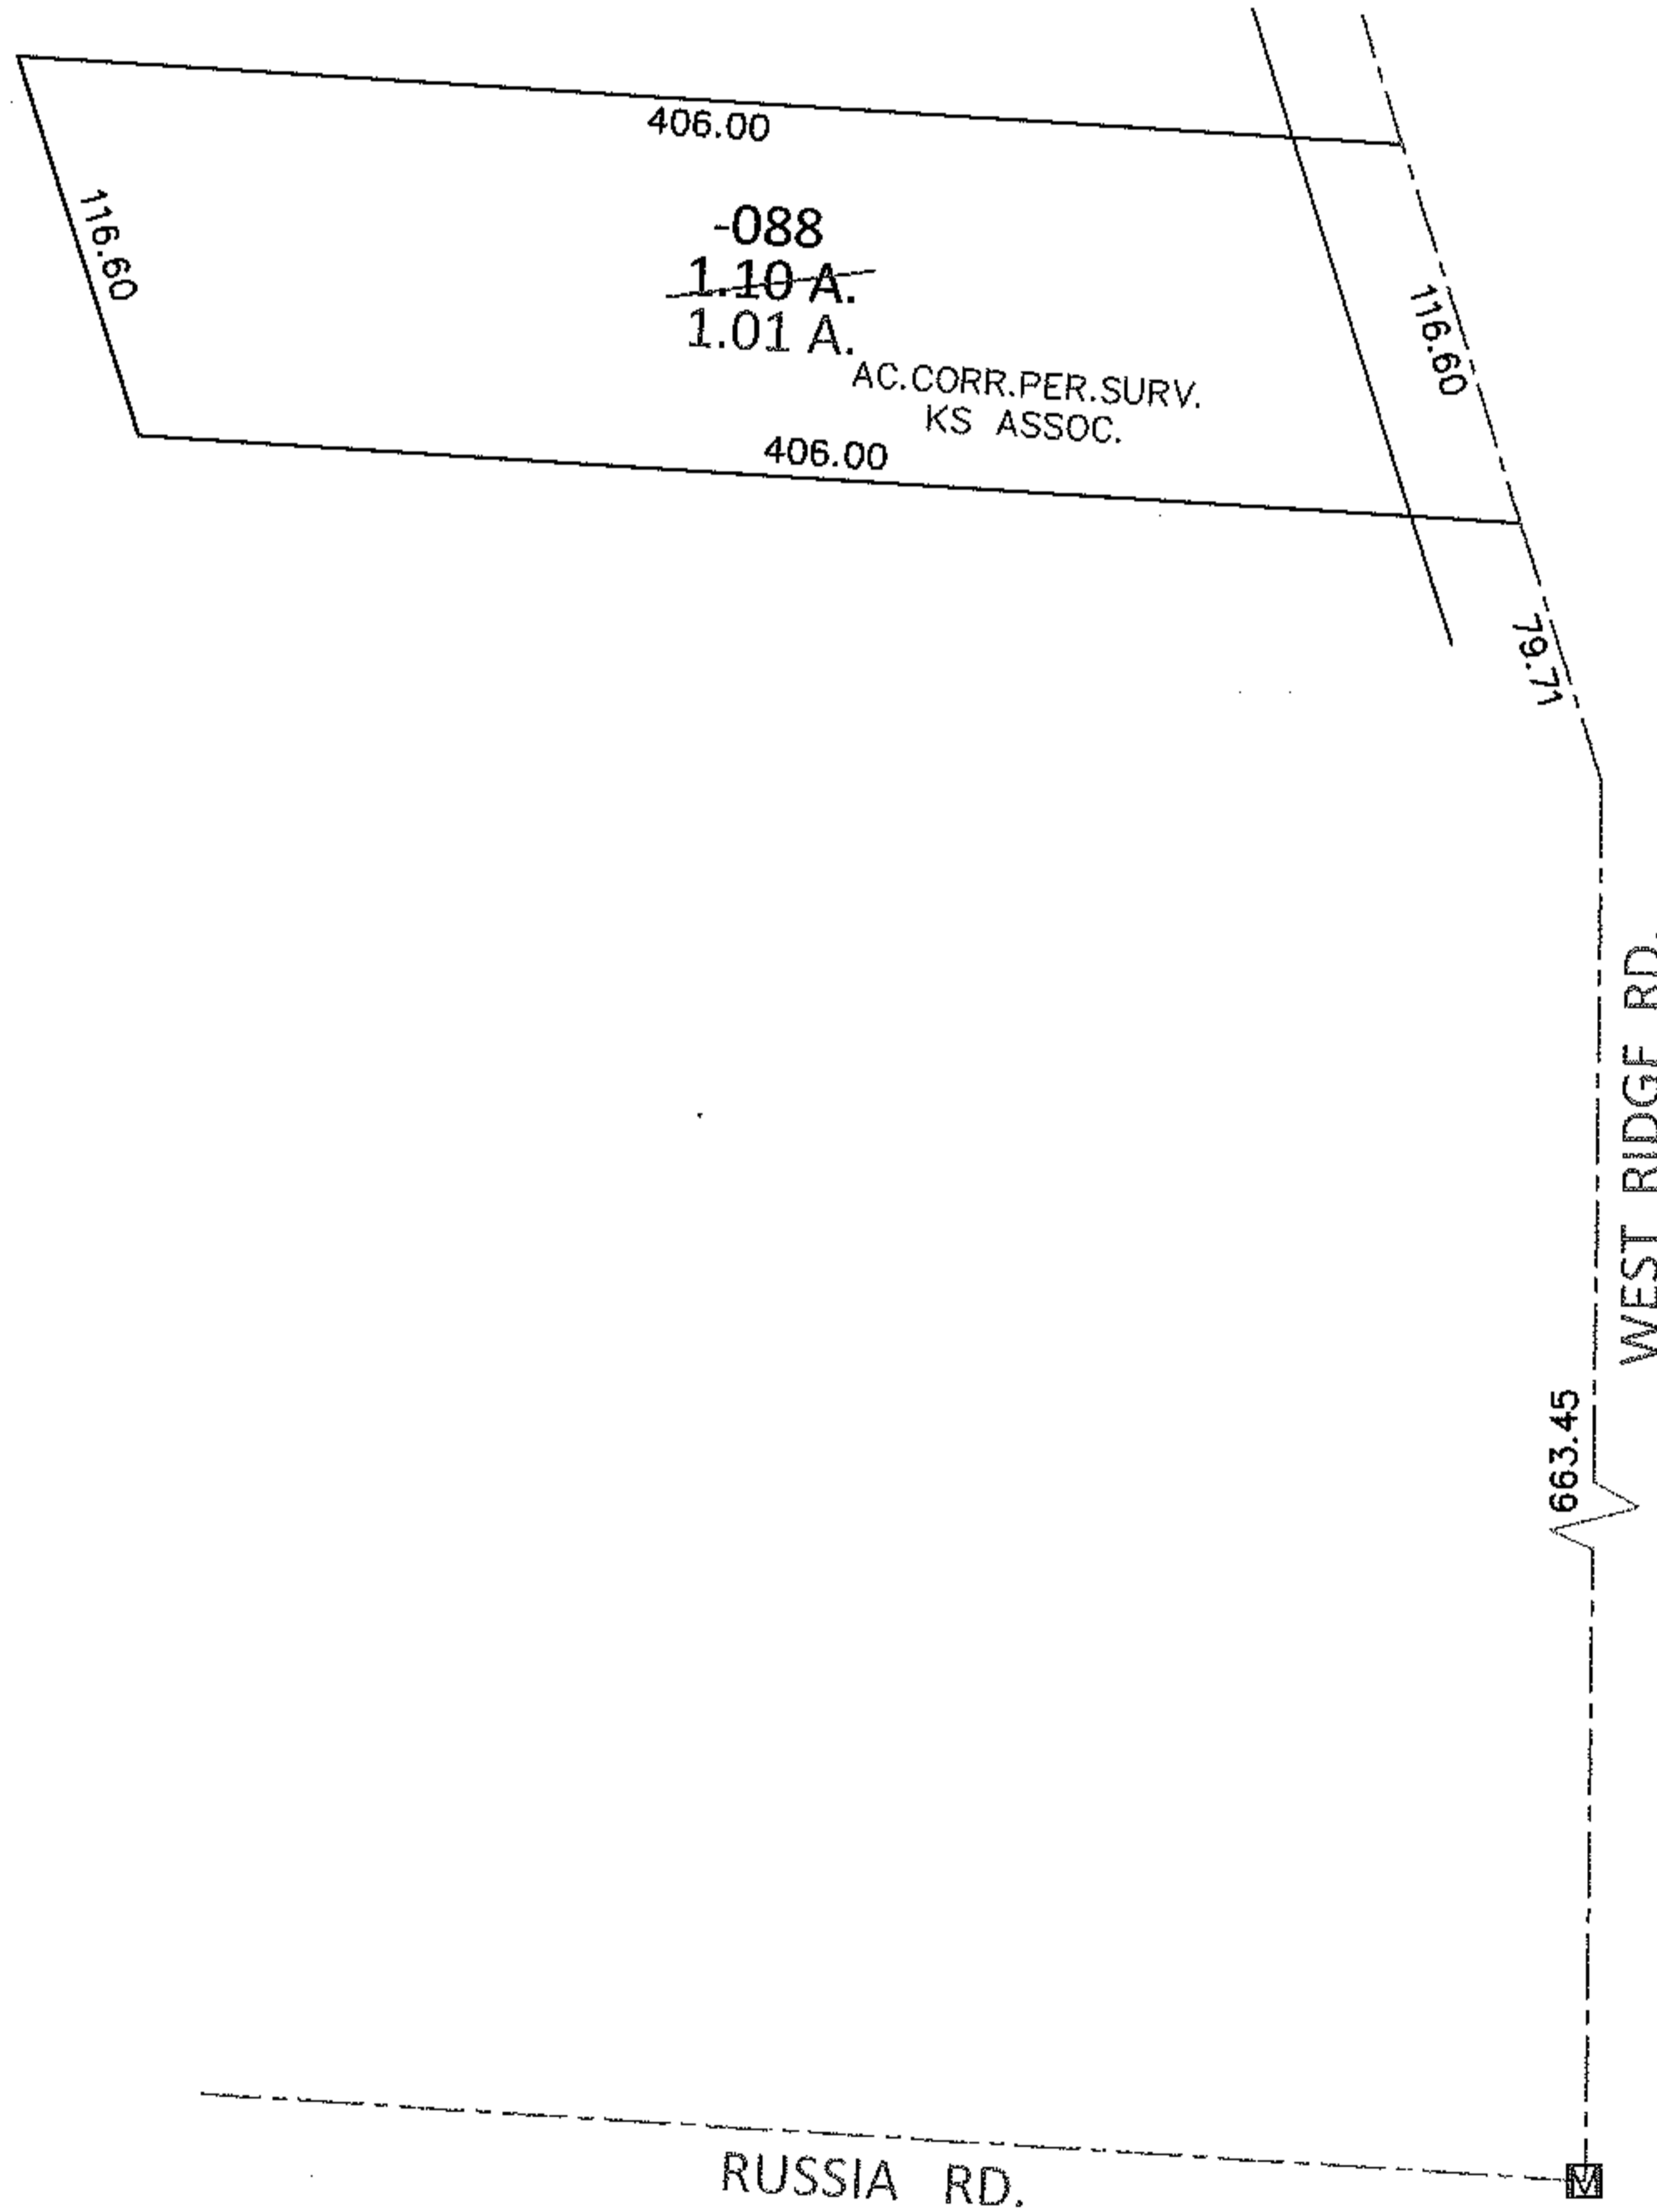

PARENT PARCEL: 10-00-001-101-088

CHILD PARCEL: _____

13-02695-A

STARTING POINT: AT A MON BOX AT THE INTERSECTION OF C/L OF RUSSIA RD. AND C/L OF WEST RIDGE RD.

SPLITS/DEEDS PROCESSED

LORAIN COUNTY TAX MAP DEPARTMENT
226 MIDDLE AVE. ELYRIA, OHIO

SURVEYED BY: KS ASSOC.

CLOSURE: .00:10,000

MAP PAGE(S): 10-00-001-G

APPROVED BY: RRM DATE: 3-22-13

SCALE: 1"= 100 PRIOR INST.: 20130448233