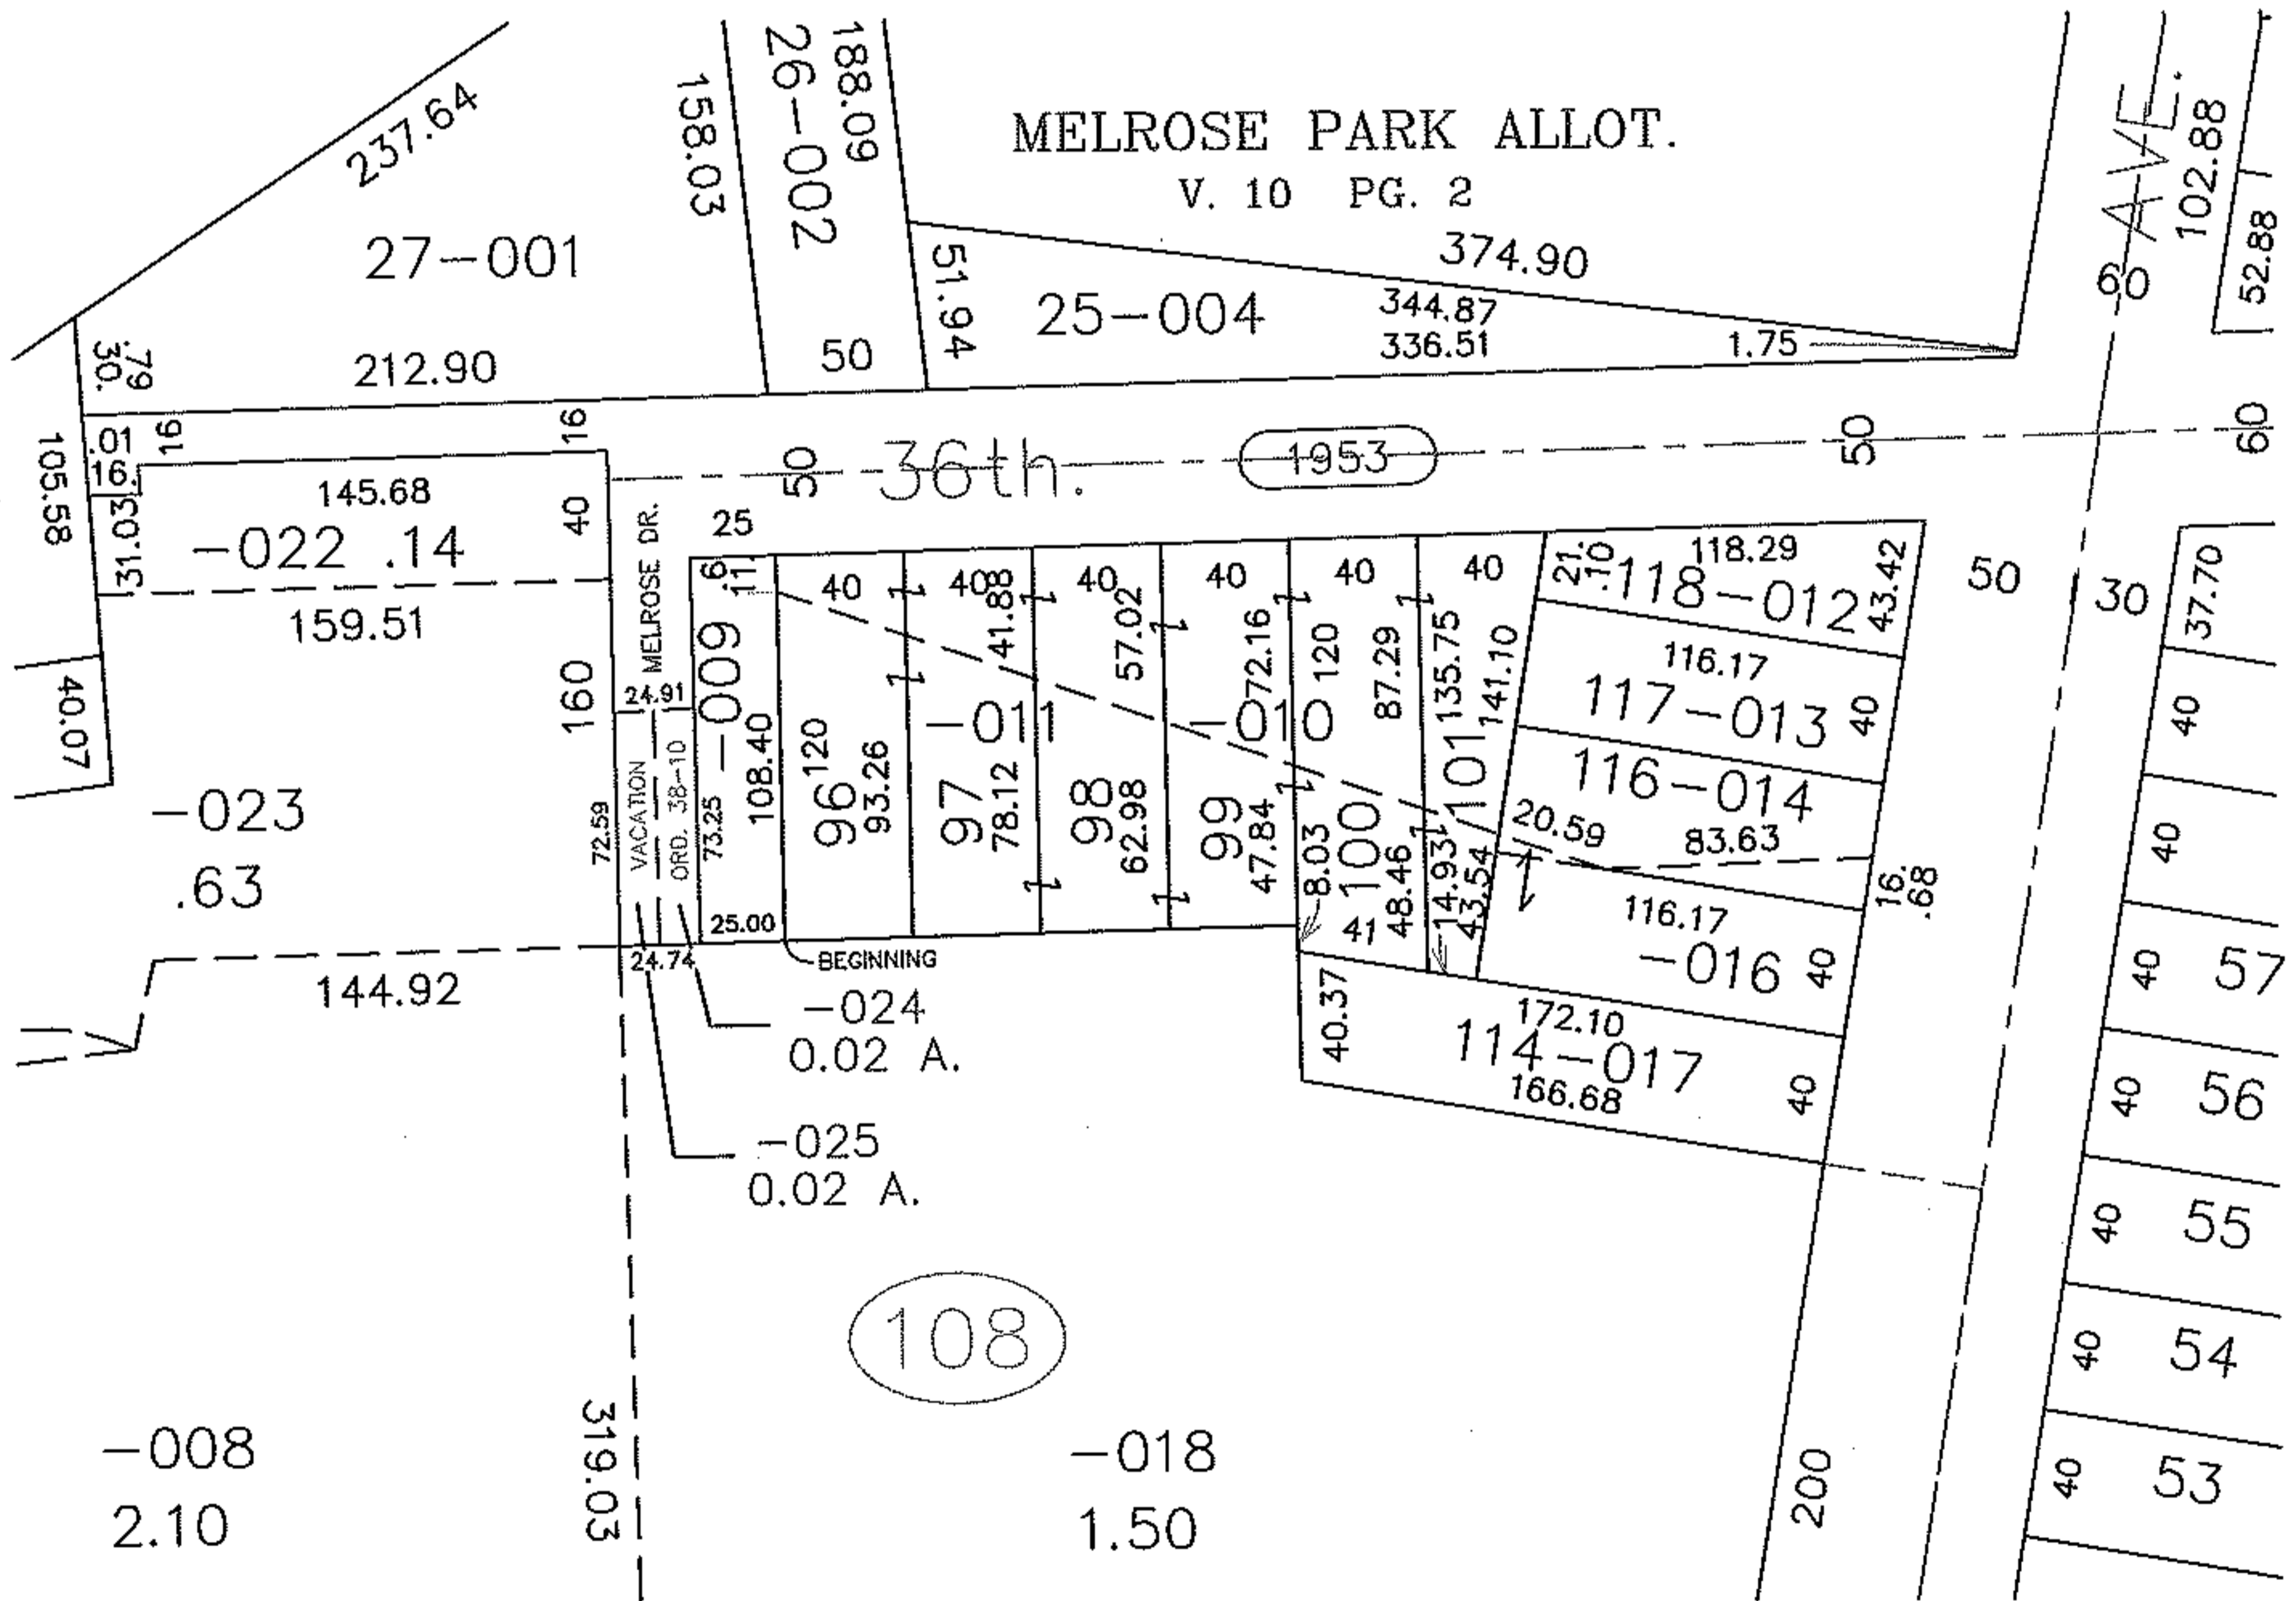

PARENT PARCEL: ADD TO DUPLICATE

CHILD PARCEL: 03-00-103-108-024 & -025

STARTING POINT: XXXXXX

13-02691-V

STREET VACATION

ORD. #38-10

ADD TO DUPLICATE

03-00-103-108-024

0.02 A.

&

03-00-103-108-025

0.02 A.

SPLITS/DEEDS PROCESSED

LORAIN COUNTY TAX MAP DEPARTMENT  
226 MIDDLE AVE. ELYRIA, OHIO

SURVEYED BY: K. E. McCARTNEY

CLOSURE: 0.01 : 10.000

MAP PAGE(S): 3-00-103-A

APPROVED BY: TJS DATE: 3/19/13

SCALE: 1" = 100 PRIOR INSTRUMENT: PV. 10 PG. 2