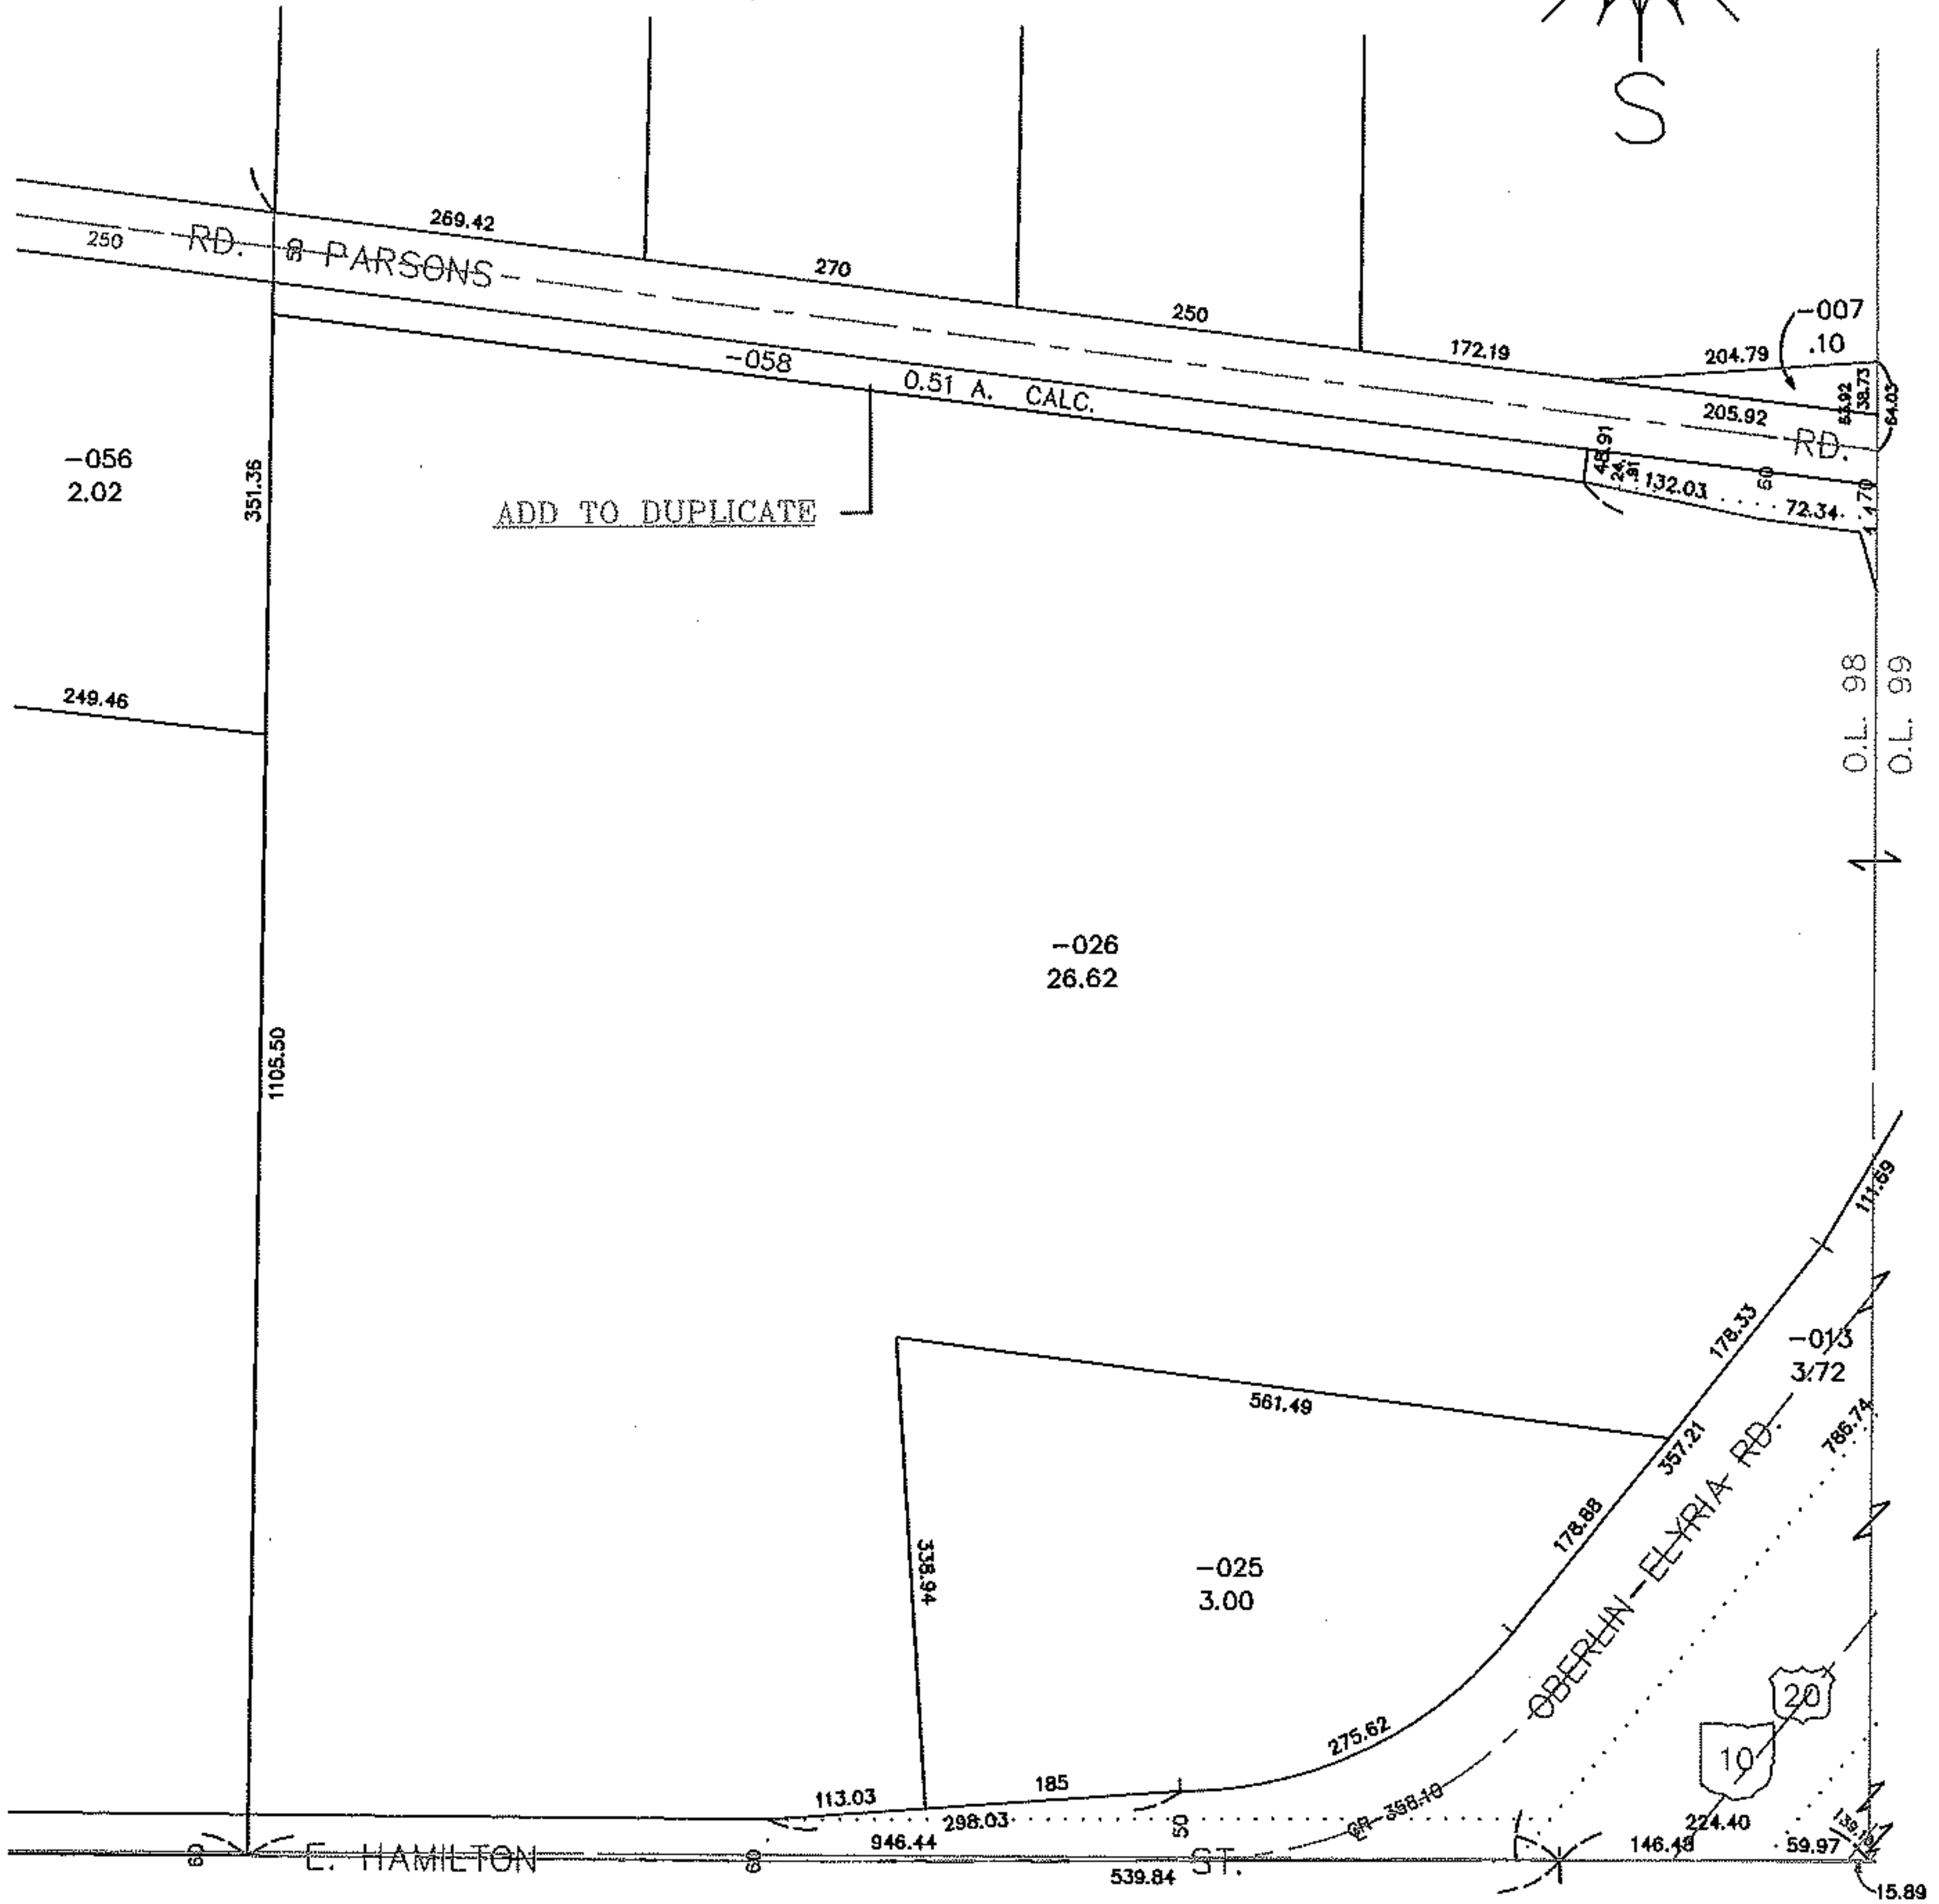

PARENT PARCEL: ADD TO DUPLICATE

CHILD PARCEL: 09-00-098-000-058

STARTING POINT: XXXXXX

13-02687-A

ADD TO DUPLICATE

09-00-098-000-058

0.51 A. CALC.

OWNER: BACHNIKA, RUDOLF & BLANCH
PER DV 982/3

SPLITS/DEEDS PROCESSED

LORAIN COUNTY TAX MAP DEPARTMENT
226 MIDDLE AVE. ELYRIA, OHIO

SURVEYED BY: NONE

CLOSURE: NONE

MAP PAGE(S): 9-00-098-A&B

APPROVED BY: TJS DATE: 3/15/13

SCALE: 1"=200 PRIOR INST.: DV 982/3