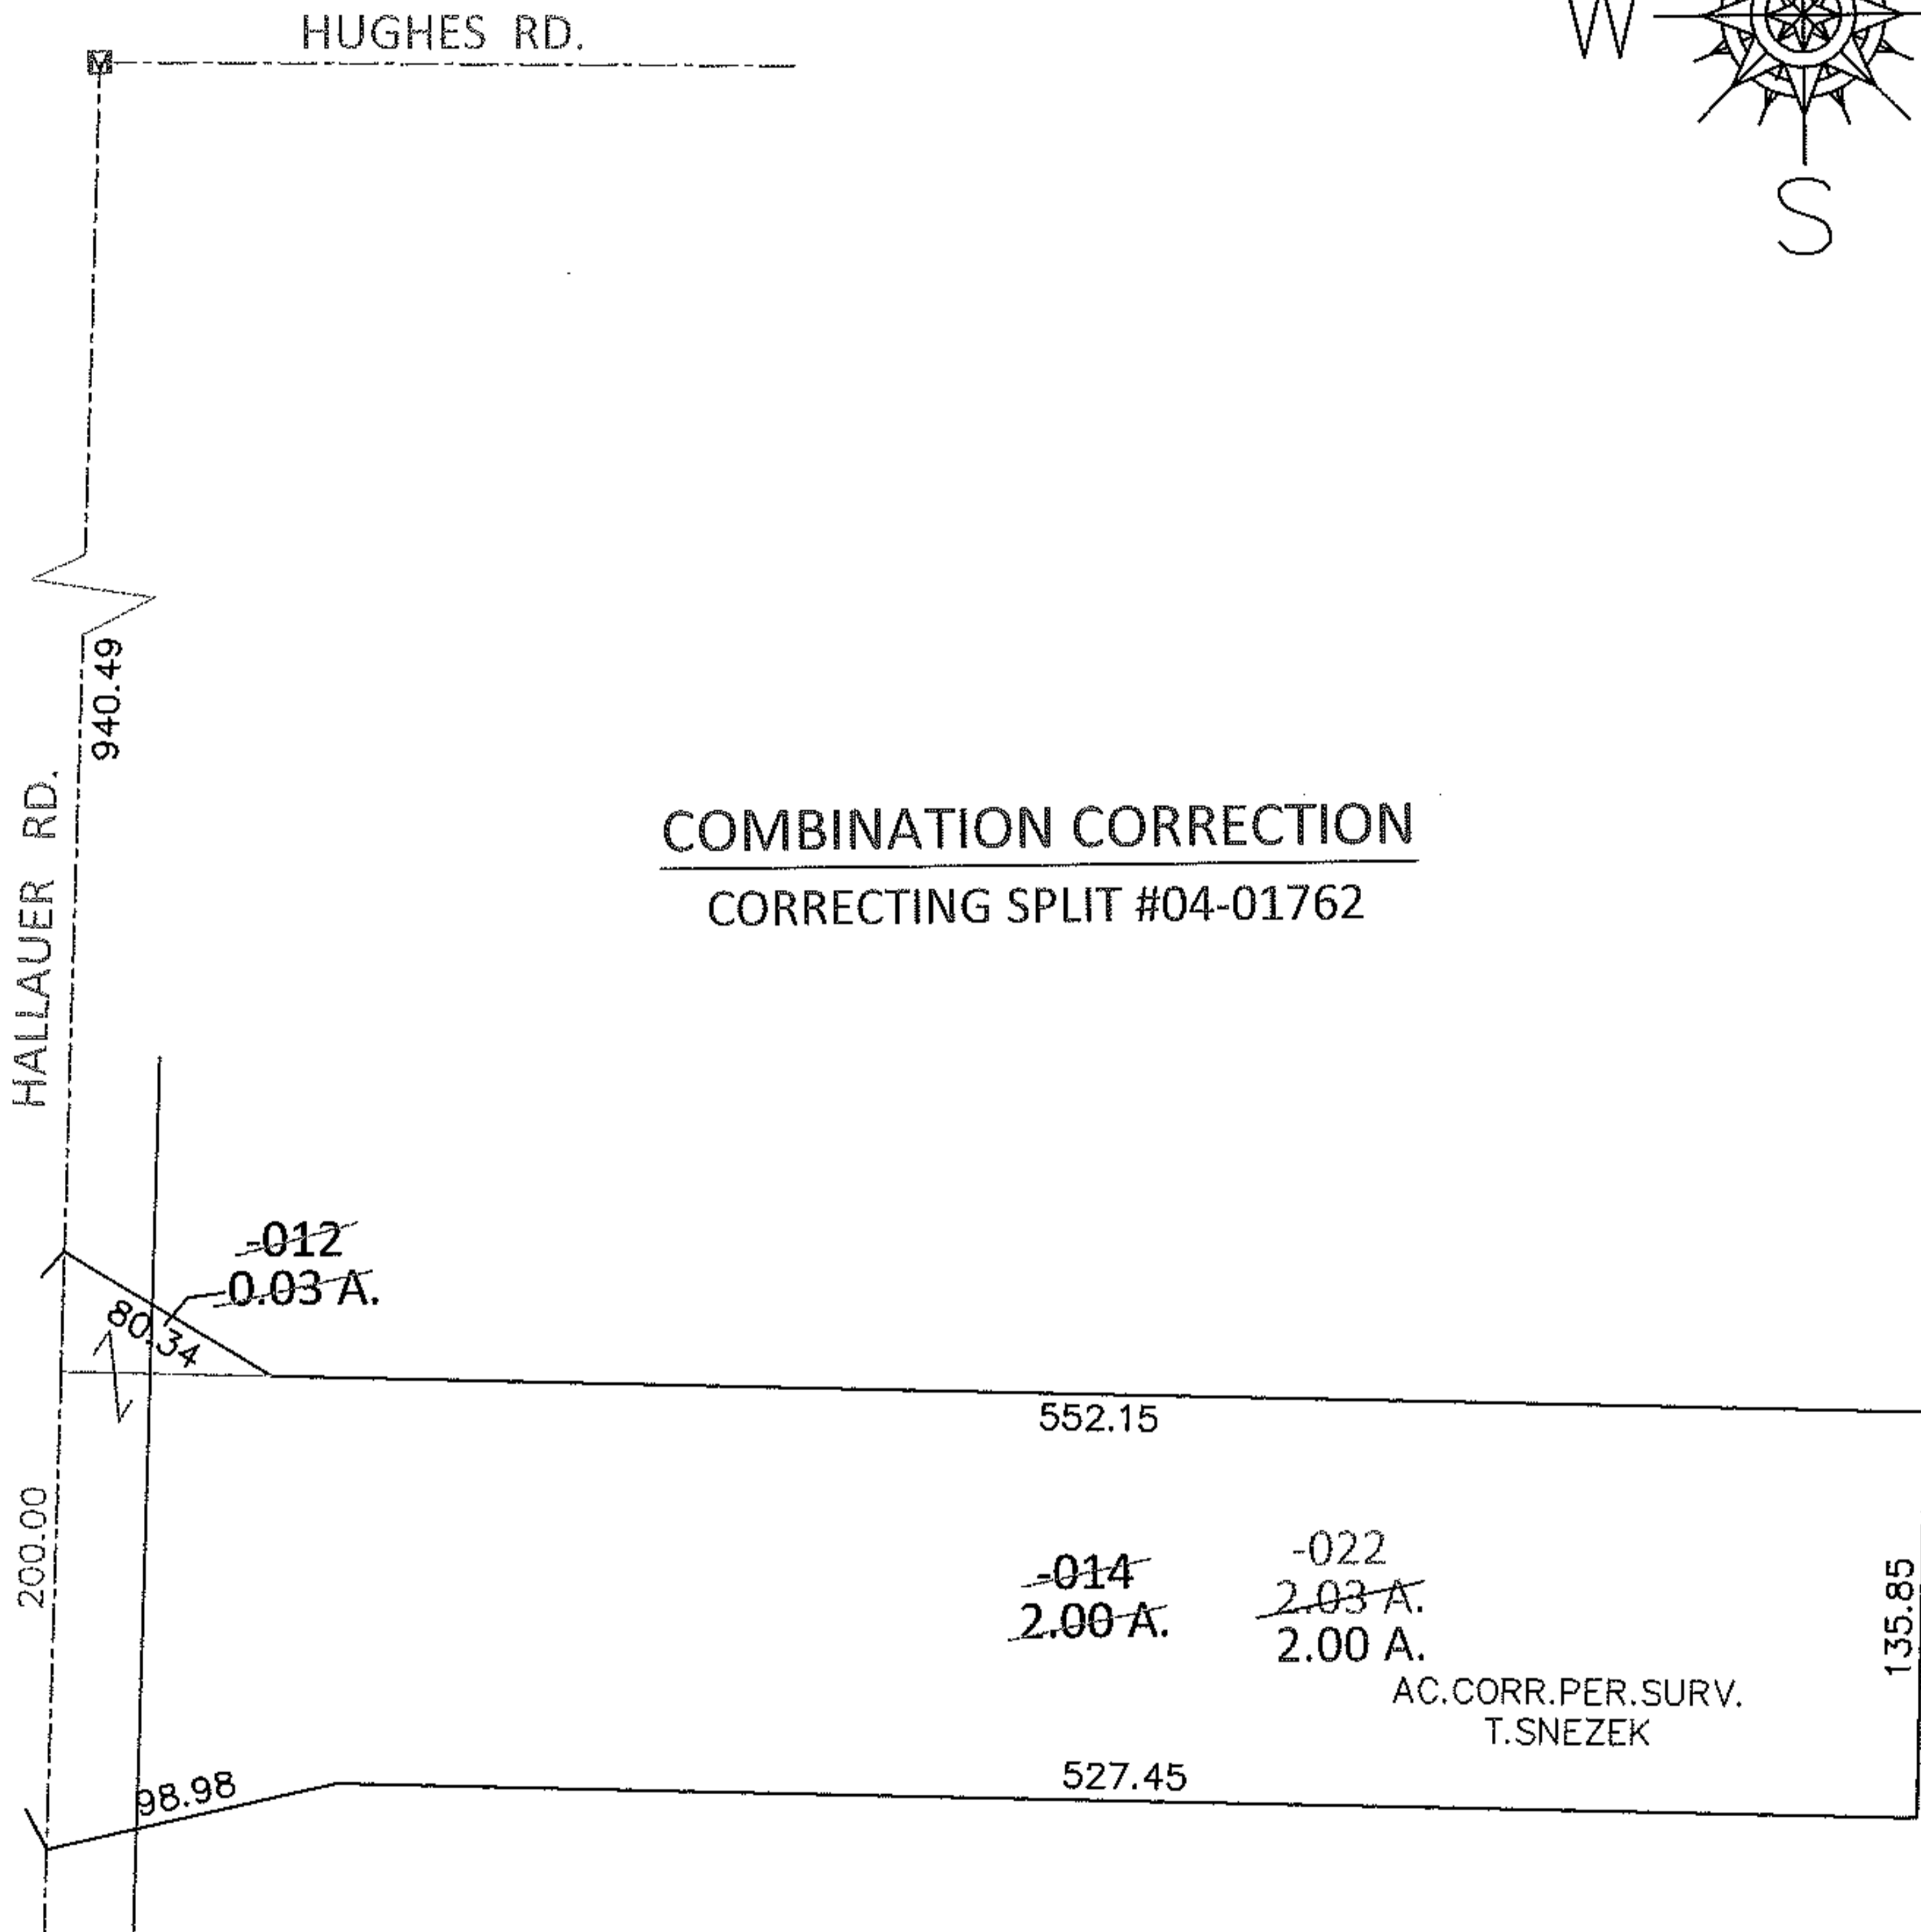

PARENT PARCEL: 14-00-057-000-012, -014

CHILD PARCEL: 14-00-057-000-022

13-02665-C

STARTING POINT: AT A MON BOX AT THE INTERSECTION OF C/L OF HUGHES RD. AND C/L OF HALLAUER RD.

**COMBINATION CORRECTION**  
CORRECTING SPLIT #04-01762

**SPLITS/DEEDS PROCESSED**

LORAIN COUNTY TAX MAP DEPARTMENT  
226 MIDDLE AVE. ELYRIA, OHIO

SURVEYED BY: THOMAS M. SNEZEK  
CLOSURE: .01:10,000  
MAP PAGE(S): 14-C  
APPROVED BY: RRM DATE: 2-11-13  
SCALE: 1"= 100 PRIOR INST.: 20040031559