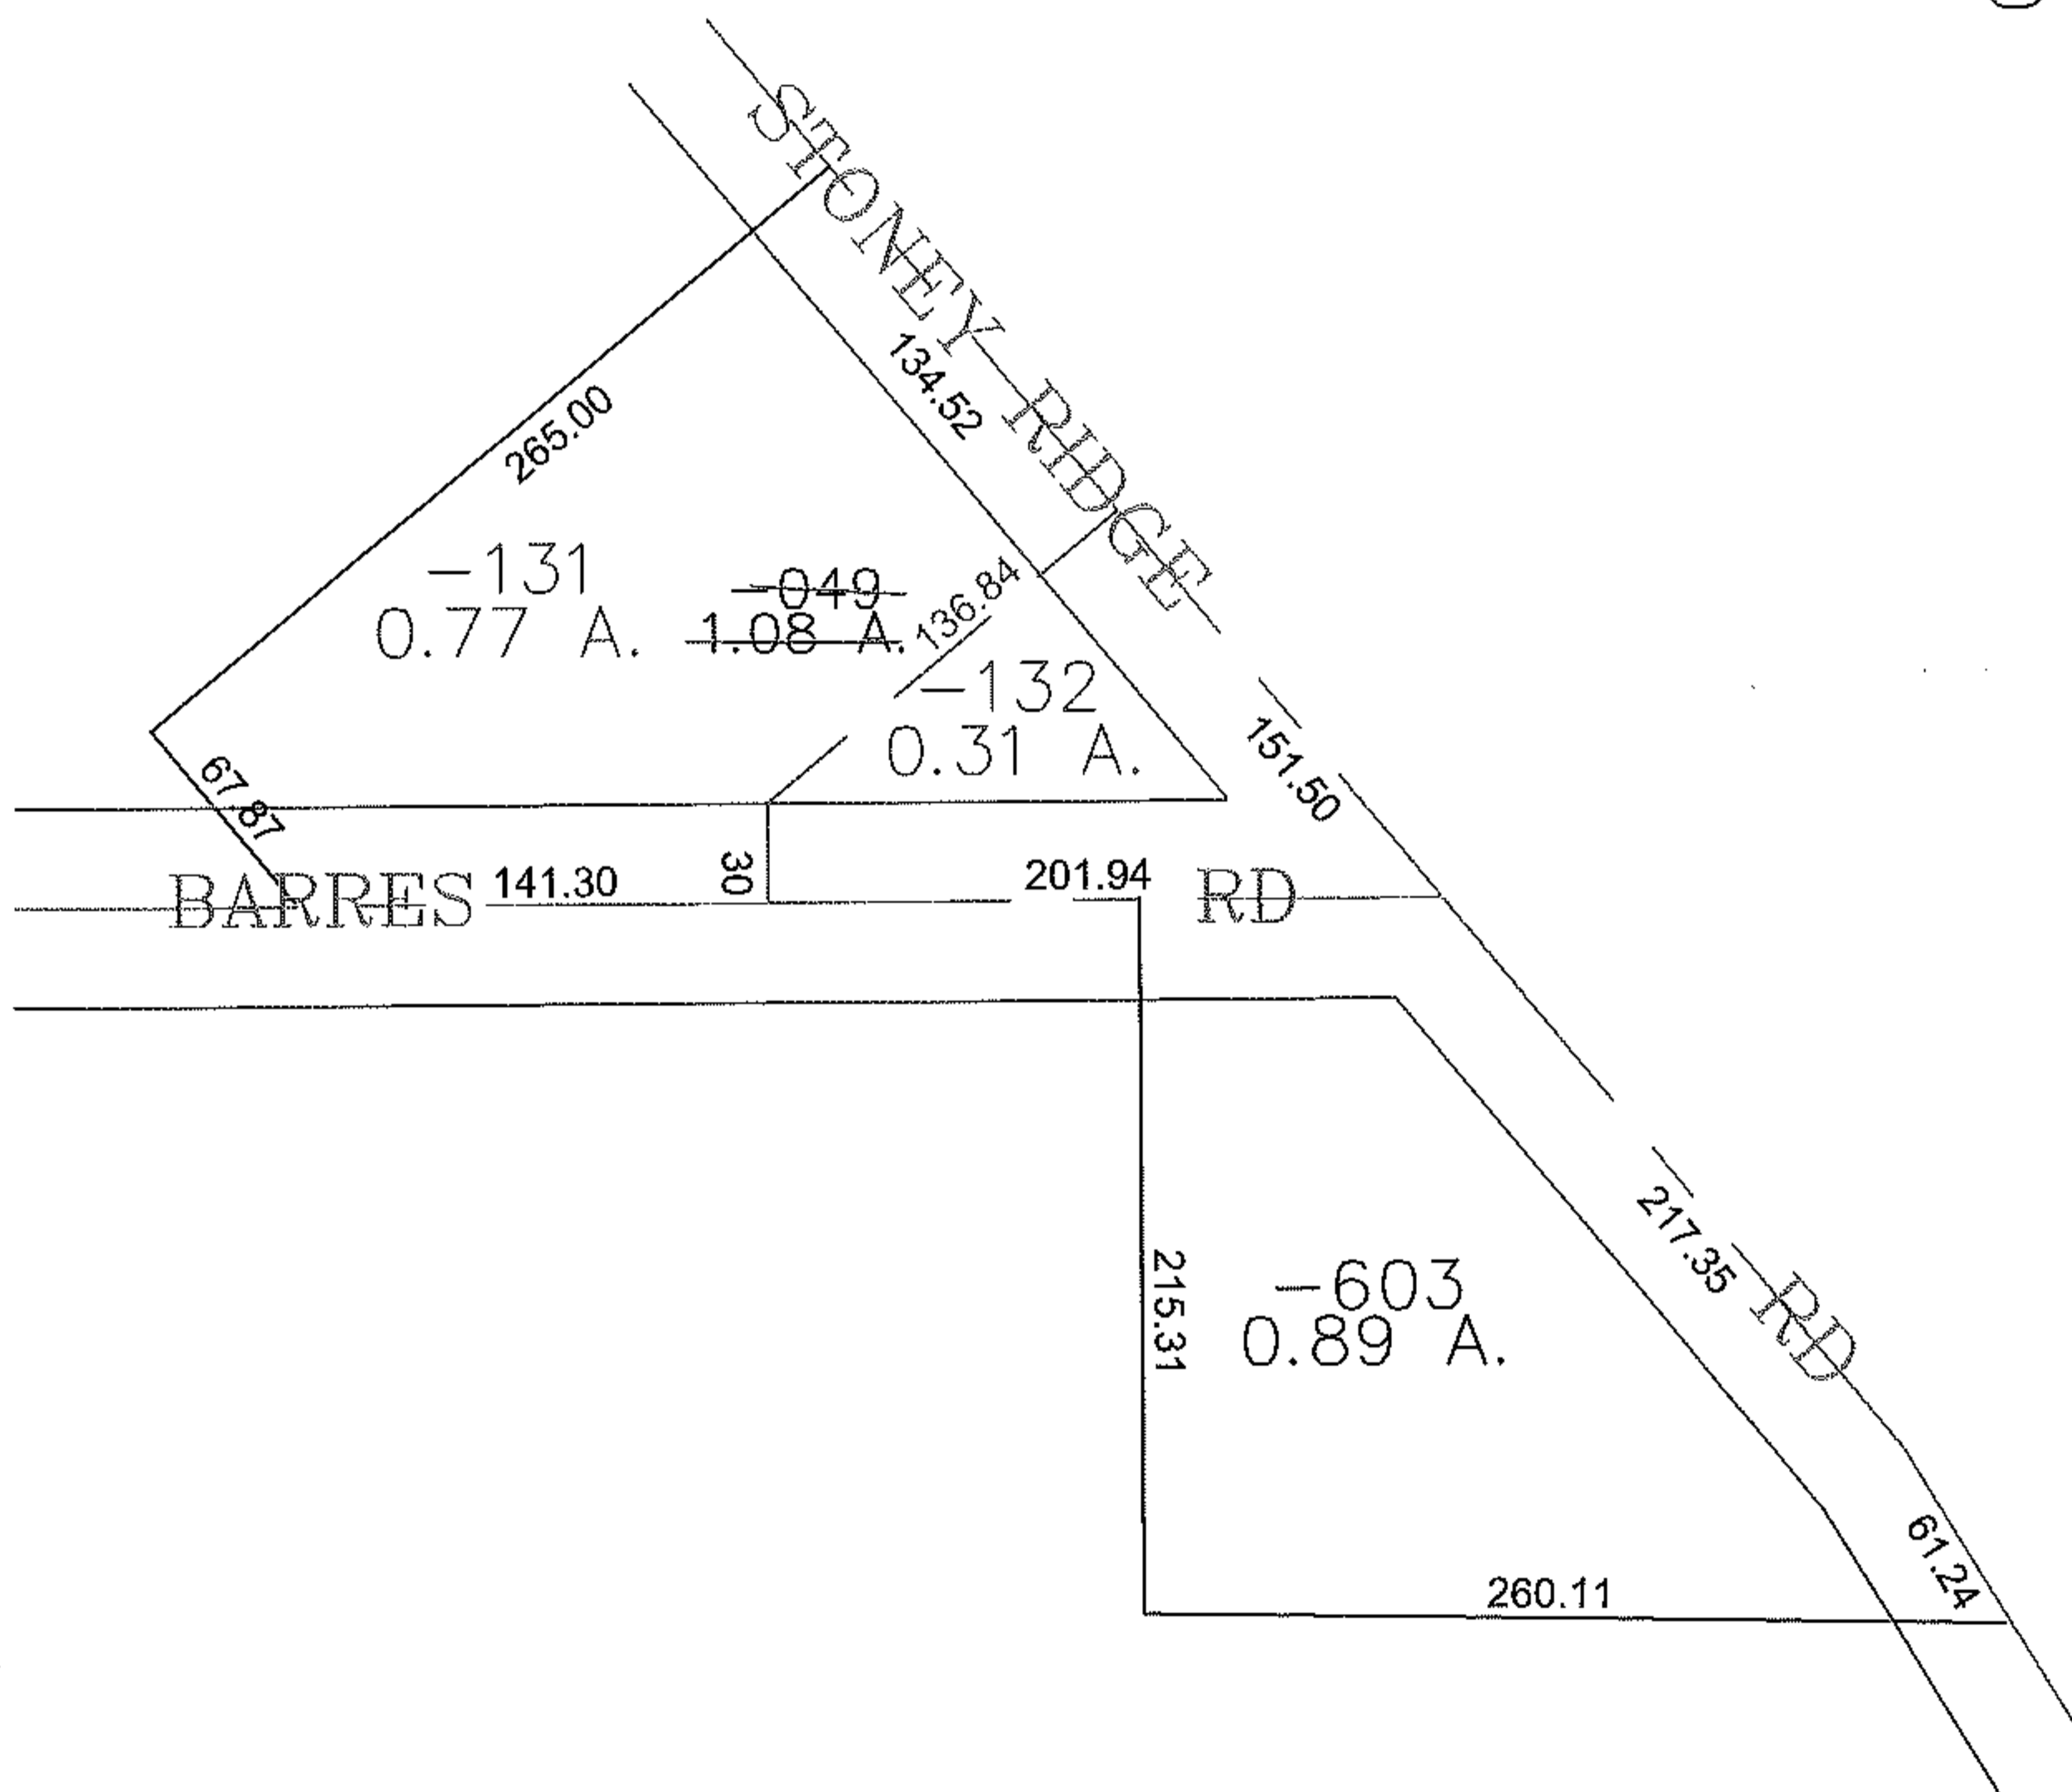

RASTER

PARENT PARCEL: 07-00-031-000-049, 07-00-032-000-603 (ST)

CHILD PARCEL: 07-00-031-000-131, -132

STARTING POINT: CENTERLINE OF BARRES RD & STONEY RIDGE RD

09-02664

SPLITS/DEEDS PROCESSED

LORAIN COUNTY TAX MAP DEPARTMENT  
226 MIDDLE AVE. ELYRIA, OHIO

SURVEYED BY: DANE HAPONEK

CLOSURE: 0.00 : 10,000

MAP PAGE(S): 7-B

APPROVED BY: JAH DATE: 2-9-09

SCALE: 1" = 100 PRIOR INSTRUMENT: 20070225724